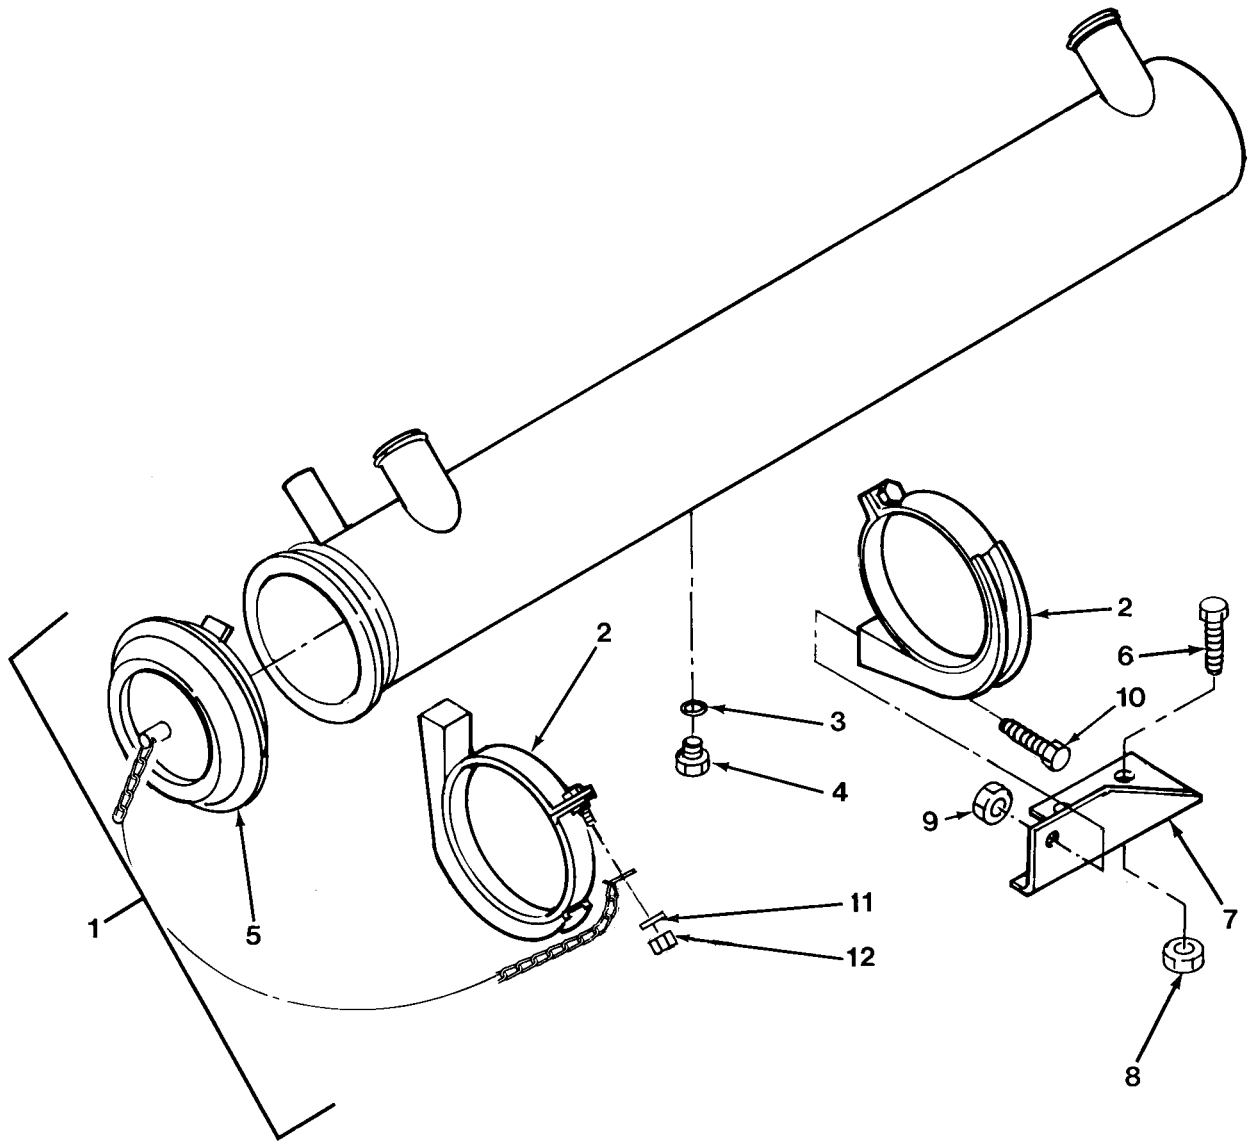

FIG.429 ARCTIC KIT WATER JACKETS

SECTION II			TM 9-2320-279-24P			
(1)	(2)	(3)	(4)	(5)	(6)	
ITEM NO	SMR CODE	CAGEC	PART NUMBER	DESCRIPTION AND USABLE ON CODES(UOC)	QTY	
GROUP 3303 WINTERIZATION KITS						
FIG.429 ARCTIC KIT WATER JACKETS						
1	PAOZZ	16236	269013000000	WATER JACKET ASSEMB	1	
2	PAOZZ	1C645	26 9013 00 00 01	.STRAP,RETAINING	2	
3	PAOZZ	1C645	DIN 7603	.GASKET	1	
4	PAOZZ	1C645	DIN 7604	.PLUG	1	
5	PAOZZ	D8435	269013000600	.CAP-PLUG,PROTECTIVE	1	
6	PAOZZ	45152	1756870	BOLT,MACHINE	2	
				UOC:H01,H02,H03,H05,H06,H07,H09, H41		
7	PAOZZ	45152	1970160	BRACKET	1	
8	PAOZZ	45152	1333510	NUT,SELF-LOCKING,EX	2	
				UOC:H01,H02,H03,H05,H06,H07,H09, H41		
9	PAOZZ	45152	1437220	NUT,SELF-LOCKING,EX	1	
10	PAOZZ	45152	1614120	BOLT,MACHINE	1	
11	PAOZZ	96906	MS27183-14	WASHER,FLAT	1	
12	PAOZZ	45152	1525130	NUT,SELF-LOCKING,HE	1	

END OF FIGURE