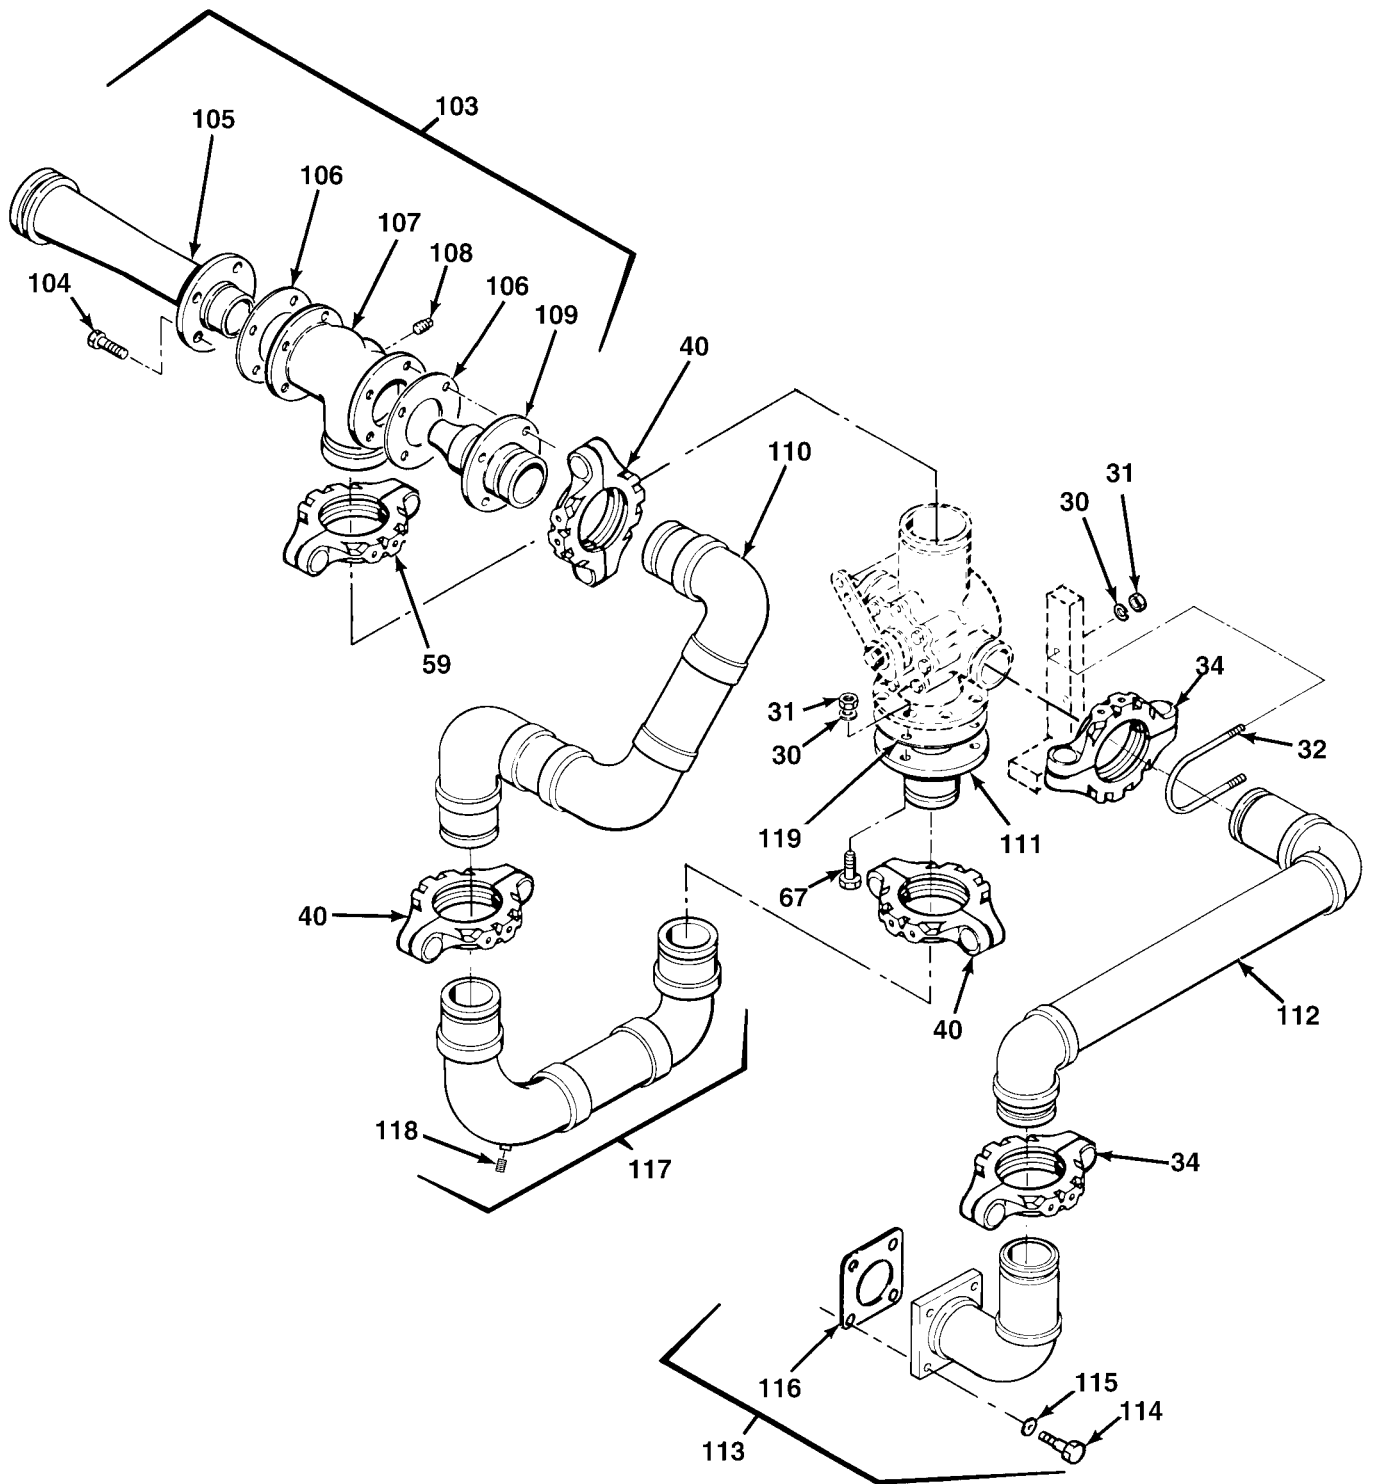

FIG.449 MODULE PIPING INSTALLATION (SHEET 4 OF 6)