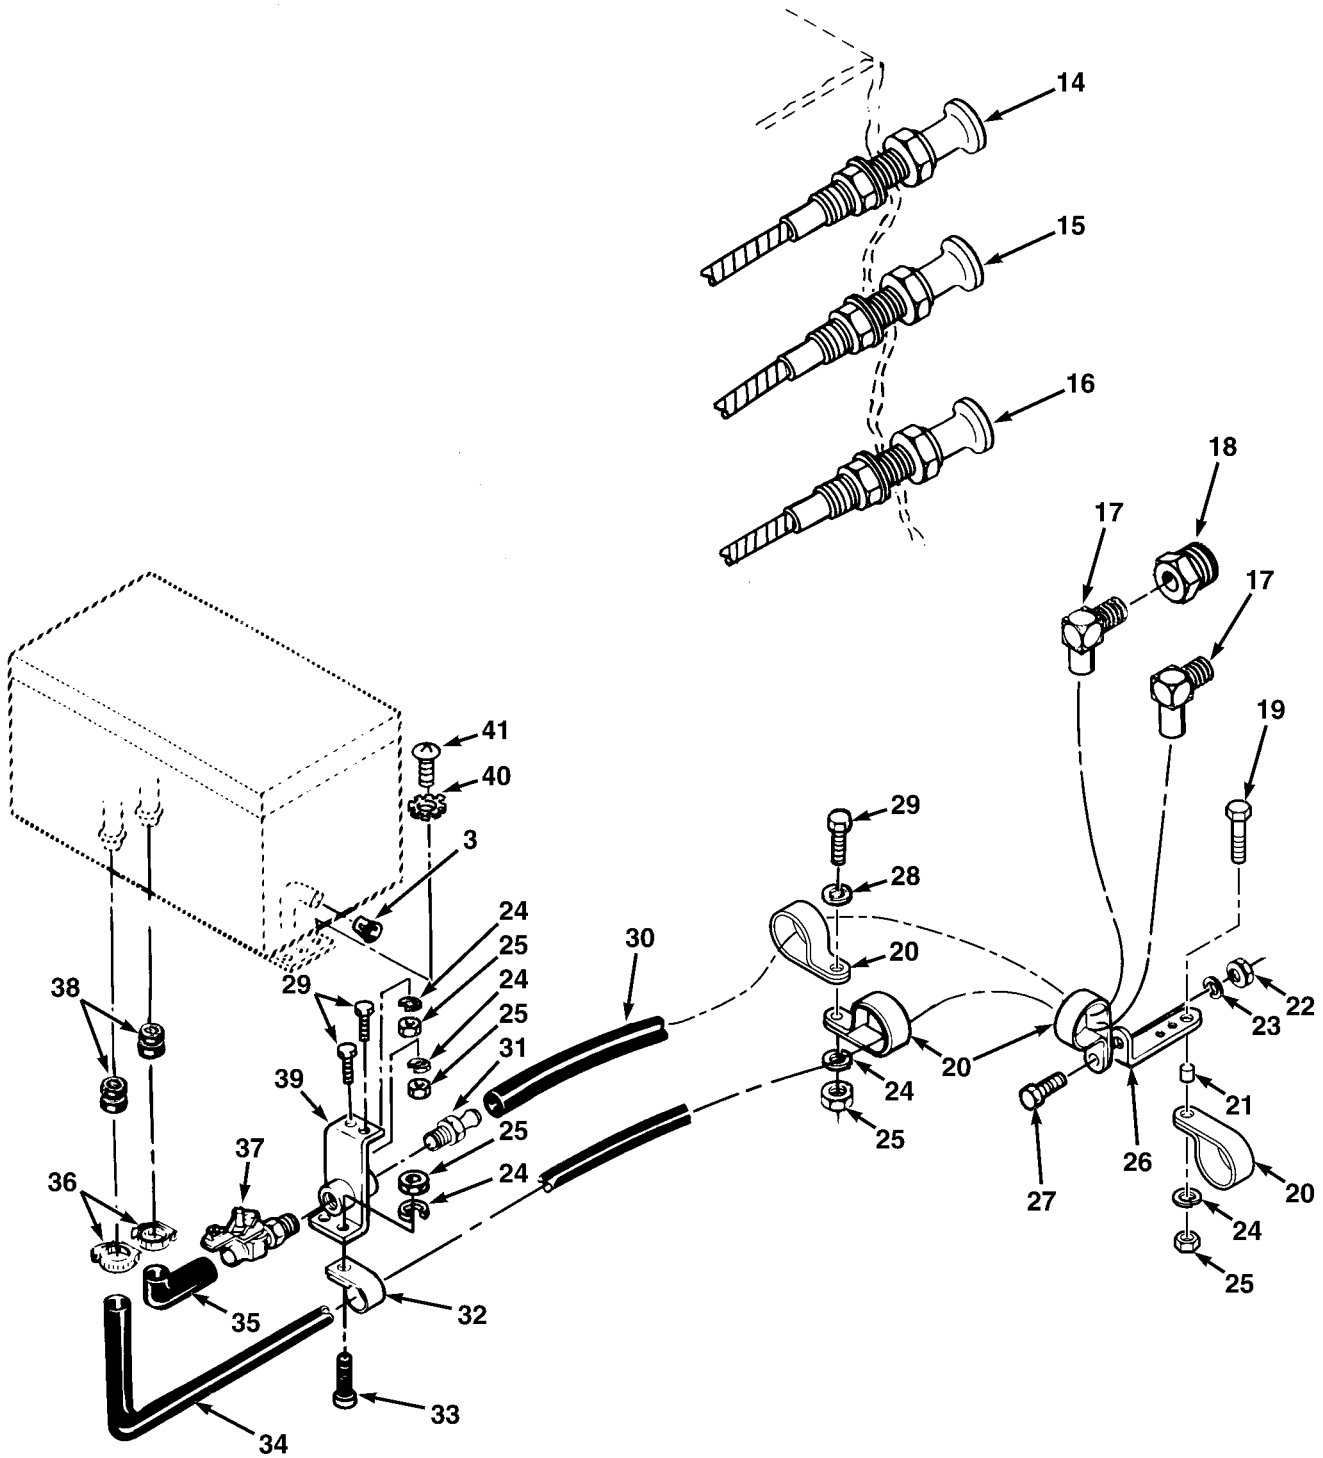

FIG.399 HEATER INSTALLATION (SHEET 1 OF 2)

FIG.399 HEATER INSTALLATION (SHEET 2 OF 2)

SECTION II

TM 9-2320-279-24P, C04

(1) ITEM NO	(2) SMR CODE	(3) CAGEC CAGEC	(4) PART NUMBER	(5) DESCRIPTION AND USABLE ON CODES(UOC)	(6) QTY	
GROUP 2207 WINTERIZATION EQUIPMENT (STANDARD VEHICLE TYPE) FIG.399 HEATER INSTALLATION						
1	PFOZZ	45152	1324150W	BOX ASSEMBLY,FRESH	1	
2	PAOZZ	96906	MS35206-263	SCREW,MACHINE	14	
3	PAOZZ	78553	C12044-017-4	PUSH ON NUT	3	
4	PFOZZ	21102	HV023962	CLIP,HEATER	1	
5	PAOZZ	45152	2467HX	SCREW,TAPPING	1	
6	PFOZZ	45152	1324180	PLATE,DEFLECTOR	1	
7	PAOZZ	96906	MS3367-7-9	STRAP,TIEDOWN,ELECT	10	
8	MOOZZ	45152	32850AX51	HOSE,HEAT LH MAKE FROM HOSE, P/N	1	
				22020		
9	MOOZZ	45152	32850AX30	HOSE,HEAT RH MAKE FROM HOSE, P/N	2	
				22020		
10	MOOZZ	45152	32850AX36	HOSE,DEFROSTER MAKE FROM HOSE, P/N ...	1	
				22020		
11	MOOZZ	45152	32850AX16	HOSE,DEFROSTER MAKE FROM HOSE, P/N ...	1	
				22020		
12	MOOZZ	45152	32850AX14	HOSE,DEFROSTER MAKE FROM HOSE, P/N ...	1	
				22020		
13	PFOZZ	45152	1324170	SCREEN	1	
14	PAOZZ	72055	24170	CONTROL ASSEMBLY,PU	1	
15	PAOZZ	72055	24169	CONTROL ASSEMBLY,PU	1	
16	PAOZZ	72055	24168	CONTROL ASSEMBLY,PU	1	
17	PAOZZ	99103	23916-10-8	ELBOW,PIPE TO HOSE	2	
18	PAOZZ	30780	1X1/2 PTR-B	BUSHING,PIPE	1	
*	19	PAOZZ	45152	1754170	SCREW,CAP,HEXAGON H	1
*	20	PAOZZ	44185	F101680	CLAMP,LOOP	4
*	21	PAOZZ	45152	54859AX	SPACER	1
*	22	PAOZZ	96906	MS35690-604	NUT,PLAIN,HEXAGON	1
*	23	PAOZZ	96906	MS35338-46	WASHER,LOCK	1
*	24	PAOZZ	96906	MS35338-44	WASHER,LOCK	5
*	25	PAOZZ	96906	MS51967-2	NUT,PLAIN,HEXAGON	5
*	26	PFOZZ	45152	3693FX2	BRACKET,ANGLE	1
*	27	PAOZZ	80204	B1821BH038C113N	SCREW,CAP,HEXAGON H	1
*	28	PAOZZ	96906	MS27183-10	WASHER,FLAT	1
*	29	PAOZZ	45152	1842HX1	SCREW,CAP,HEXAGON	3
*	30	MOOZZ	45152	1343280	HOSE,NM,74 IN,MAKE FROM HOSE, P/N	1
				A52426-1C		
*	31	PFOZZ	24234	330034	ADAPTER,STRAIGHT,PI	1
*	32	PAOZZ	75272	COV-1313	CLAMP,LOOP	1
*	33	PAOZZ	45152	501AX1	BOLT,SELF-LOCKING	1
*	34	MOOZZ	81349	M62217/1-10	HOSE,NONMETALLIC,MAKE FROM HOSE, ...	1
				P/N A52426-1C		
*	35	PAOZZ	07096	90-062	HOSE,PREFORMED	1
*	36	PAOZZ	72588	CT-9410	CLAMP,HOSE	6
*	37	PAOZZ	50922	H38C-2612	VALVE,CAB HEATER	1
*	38	PAOZZ	70485	2867	GROMMET,NONMETALLIC	2
*	39	PFOZZ	45152	1325050W	BRACKET,DOUBLE ANGL	1
*	40	PAOZZ	96906	MS45904-68	WASHER,LOCK	6
*	41	PAOZZ	45152	2872HX	SCREW,TAPPING	6

END OF FIGURE