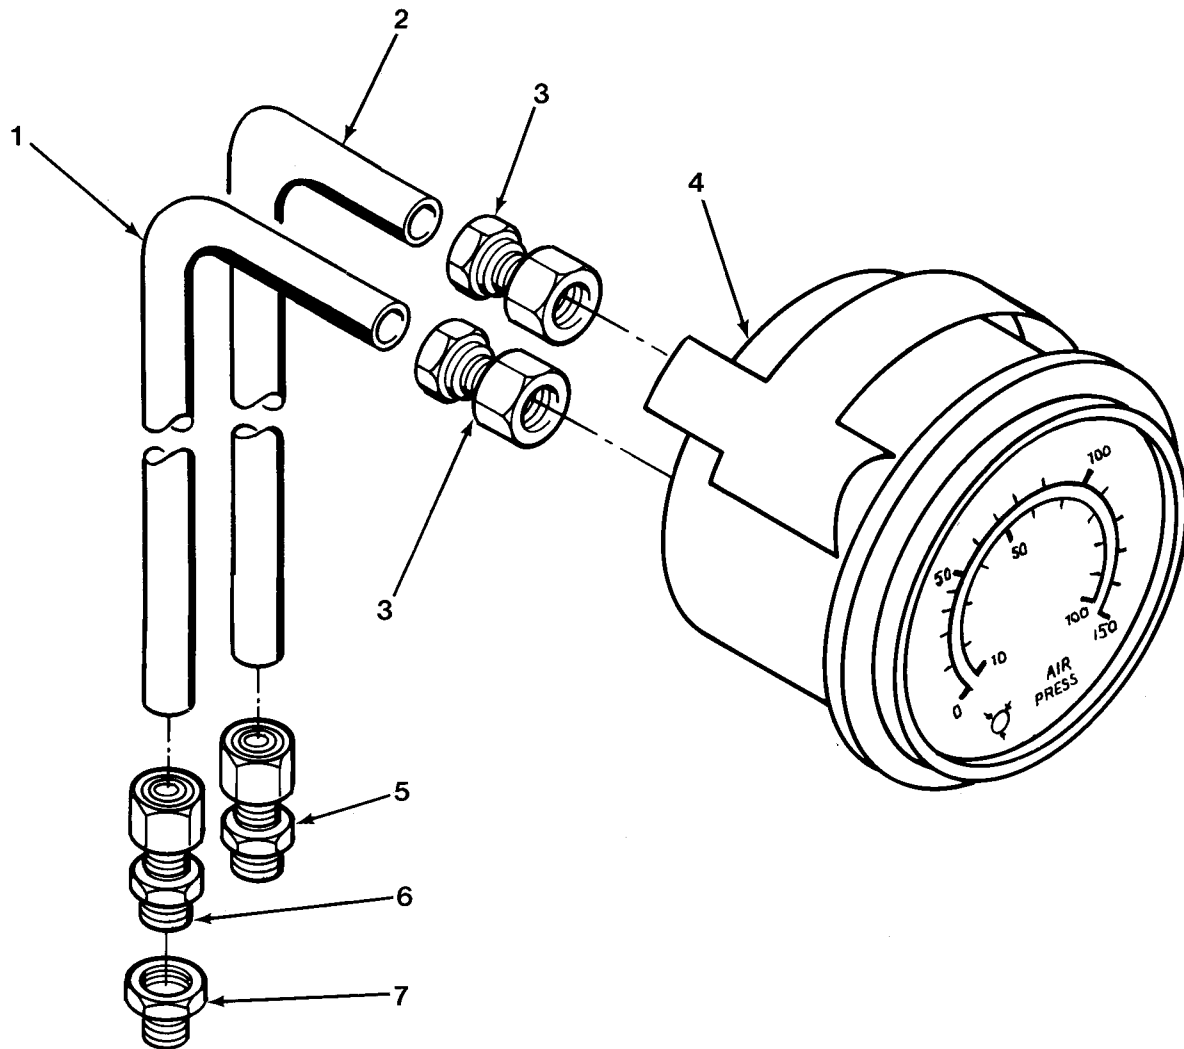

END OF FIGURE

FIG.435 AIR PRESSURE GAGE

SECTION II

TM 9-2320-279-24P

(1) ITEM NO	(2) SMR CODE	(3) CAGEC CAGEC	(4) PART NUMBER	(5) DESCRIPTION AND USABLE ON CODES(UOC)	(6) QTY
				GROUP 47 GAGES (NON-ELECTRICAL) WEIGHING AND MEASURING DEVICES	
				GROUP 4702 GAGES, MOUNTING, LINES, AND FITTINGS	
				FIG.435 AIR PRESSURE GAGE	
1	MOOZZ	45152	1605260-48	TUBING,NYLON MAKE FROM TUBING, P/N ... PFT-4A-GRN	1
2	MOOZZ	45152	1605170-18	TUBING,NYLON MAKE FROM TUBING, P/N ... PFT-4A-RED	1
3	PAOZZ	81343	4-2-100103BA	ADAPTER,STRAIGHT,PI	2
4	PAOZZ	61349	140490-P818U	GAGE,DIFFERENTIAL,D	1
5	PAOZZ	93061	68NTA-4-4	ADAPTER,STRAIGHT,PI	1
6	PAOZZ	93061	68NTA-4-6	ADAPTER,STRAIGHT,PI	1
7	PAOZZ	24617	144039	BUSHING,PIPE	1