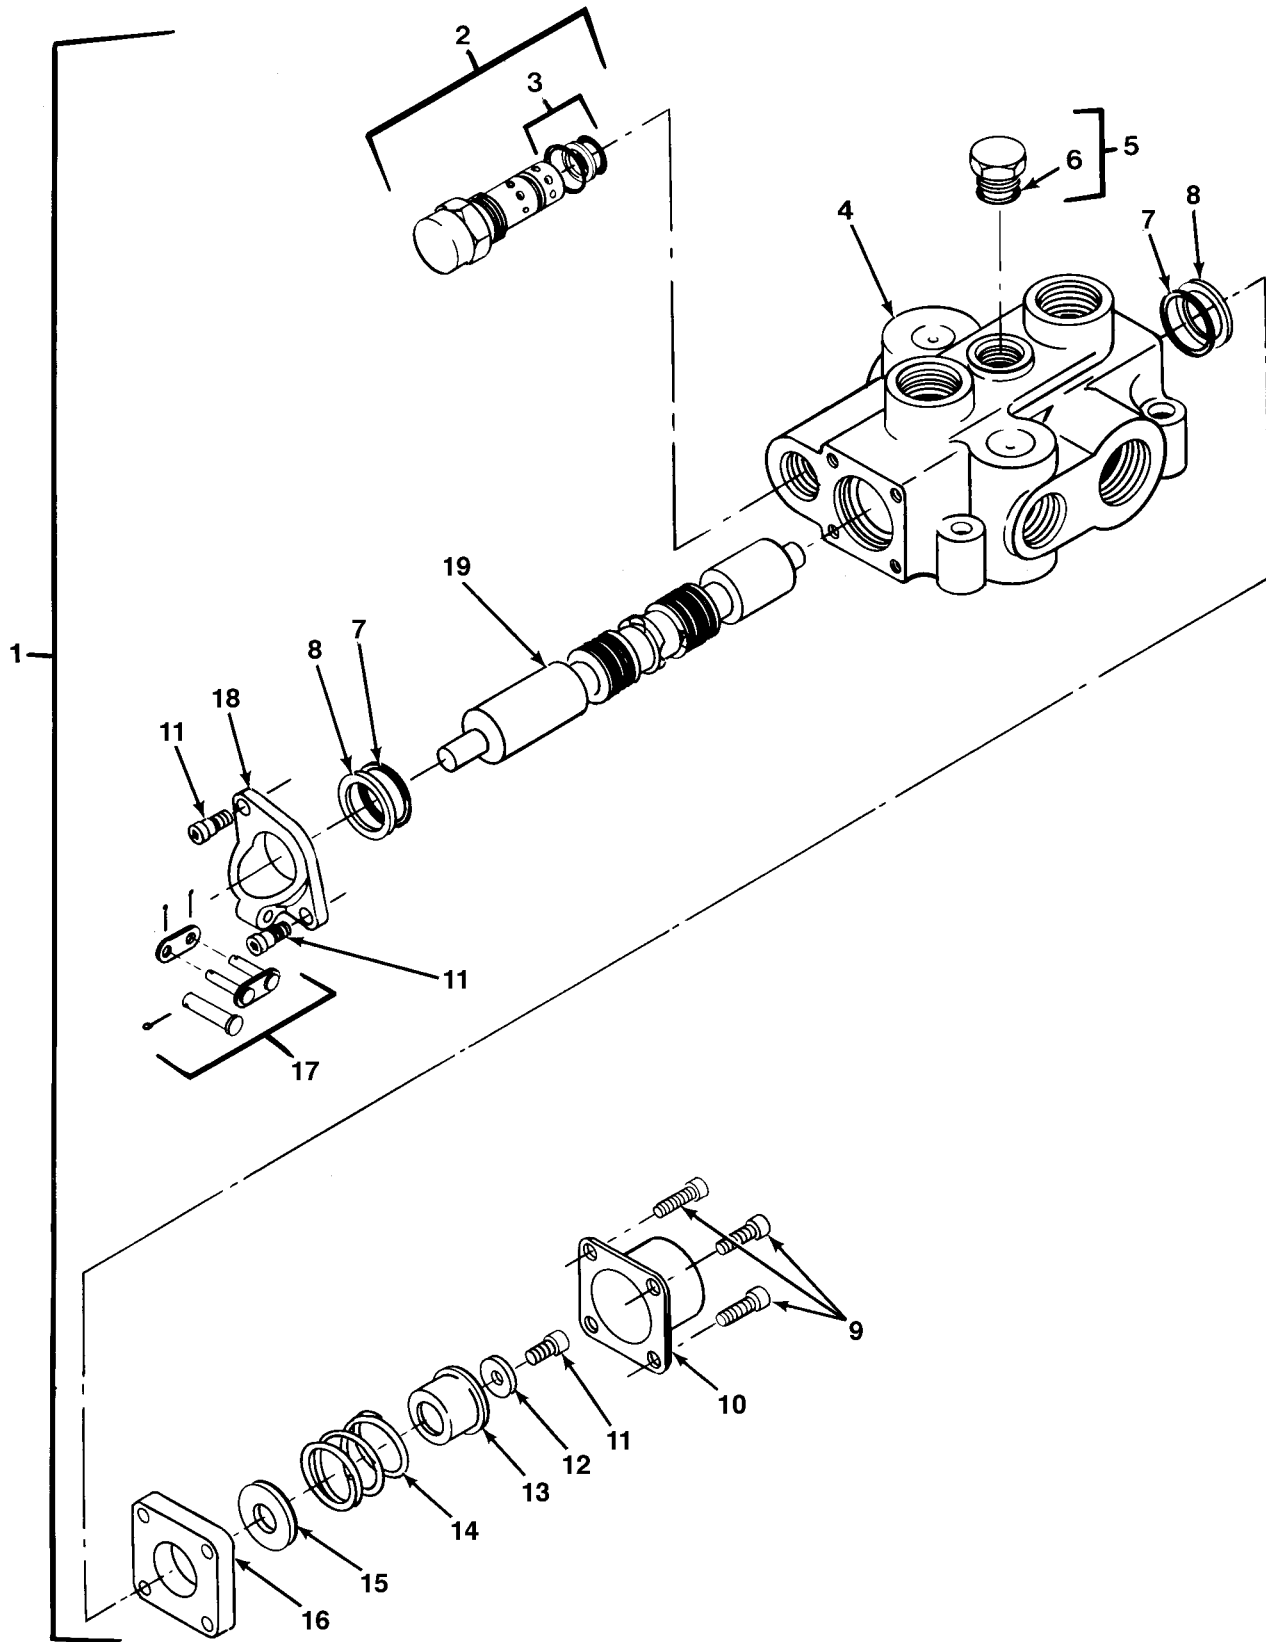

FIG.405 SELF RECOVERY WINCH CONTROL VALVE ASSEMBLY