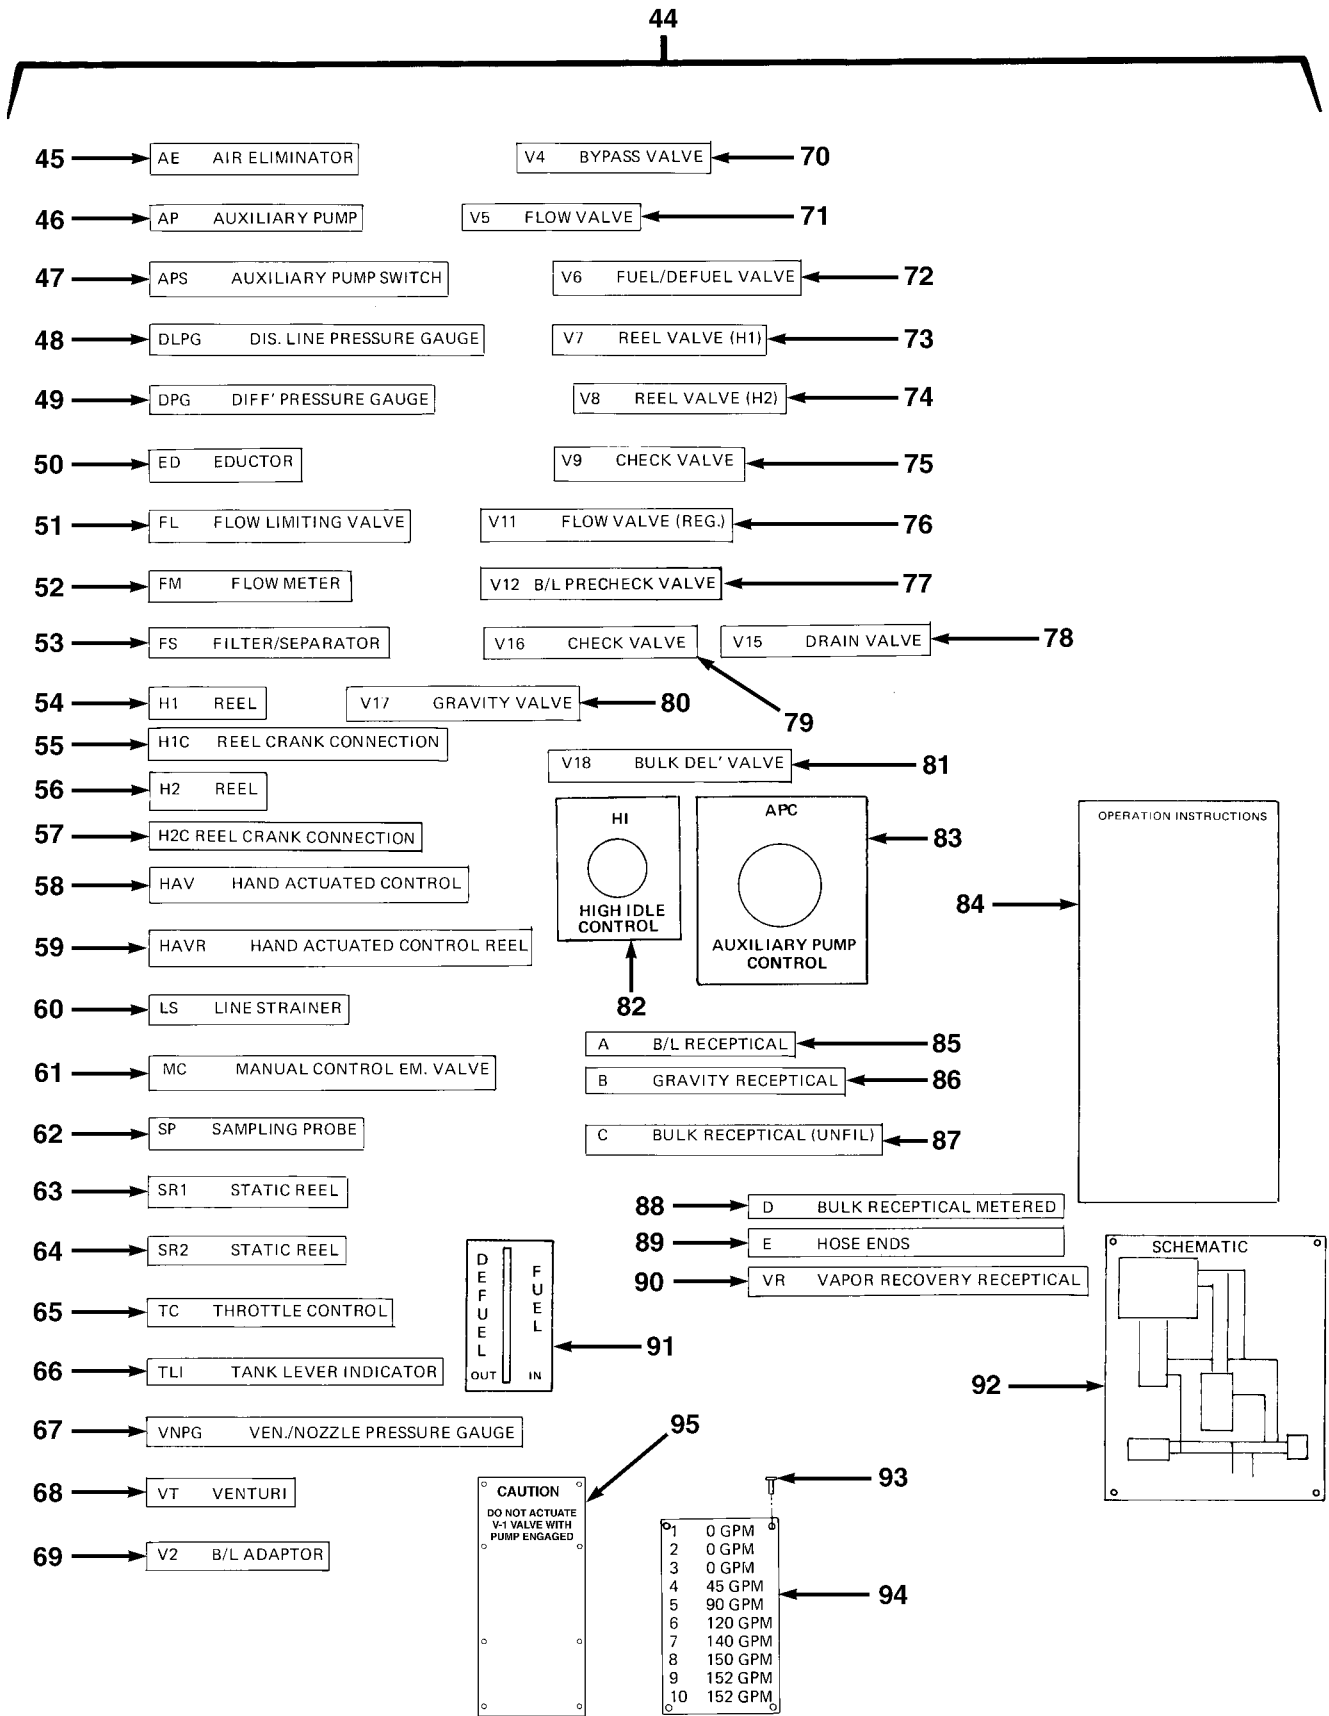

FIG.401 DATA PLATES (SHEET 3 OF 7)

FIG.401 DATA PLATES (SHEET 4 OF 7)