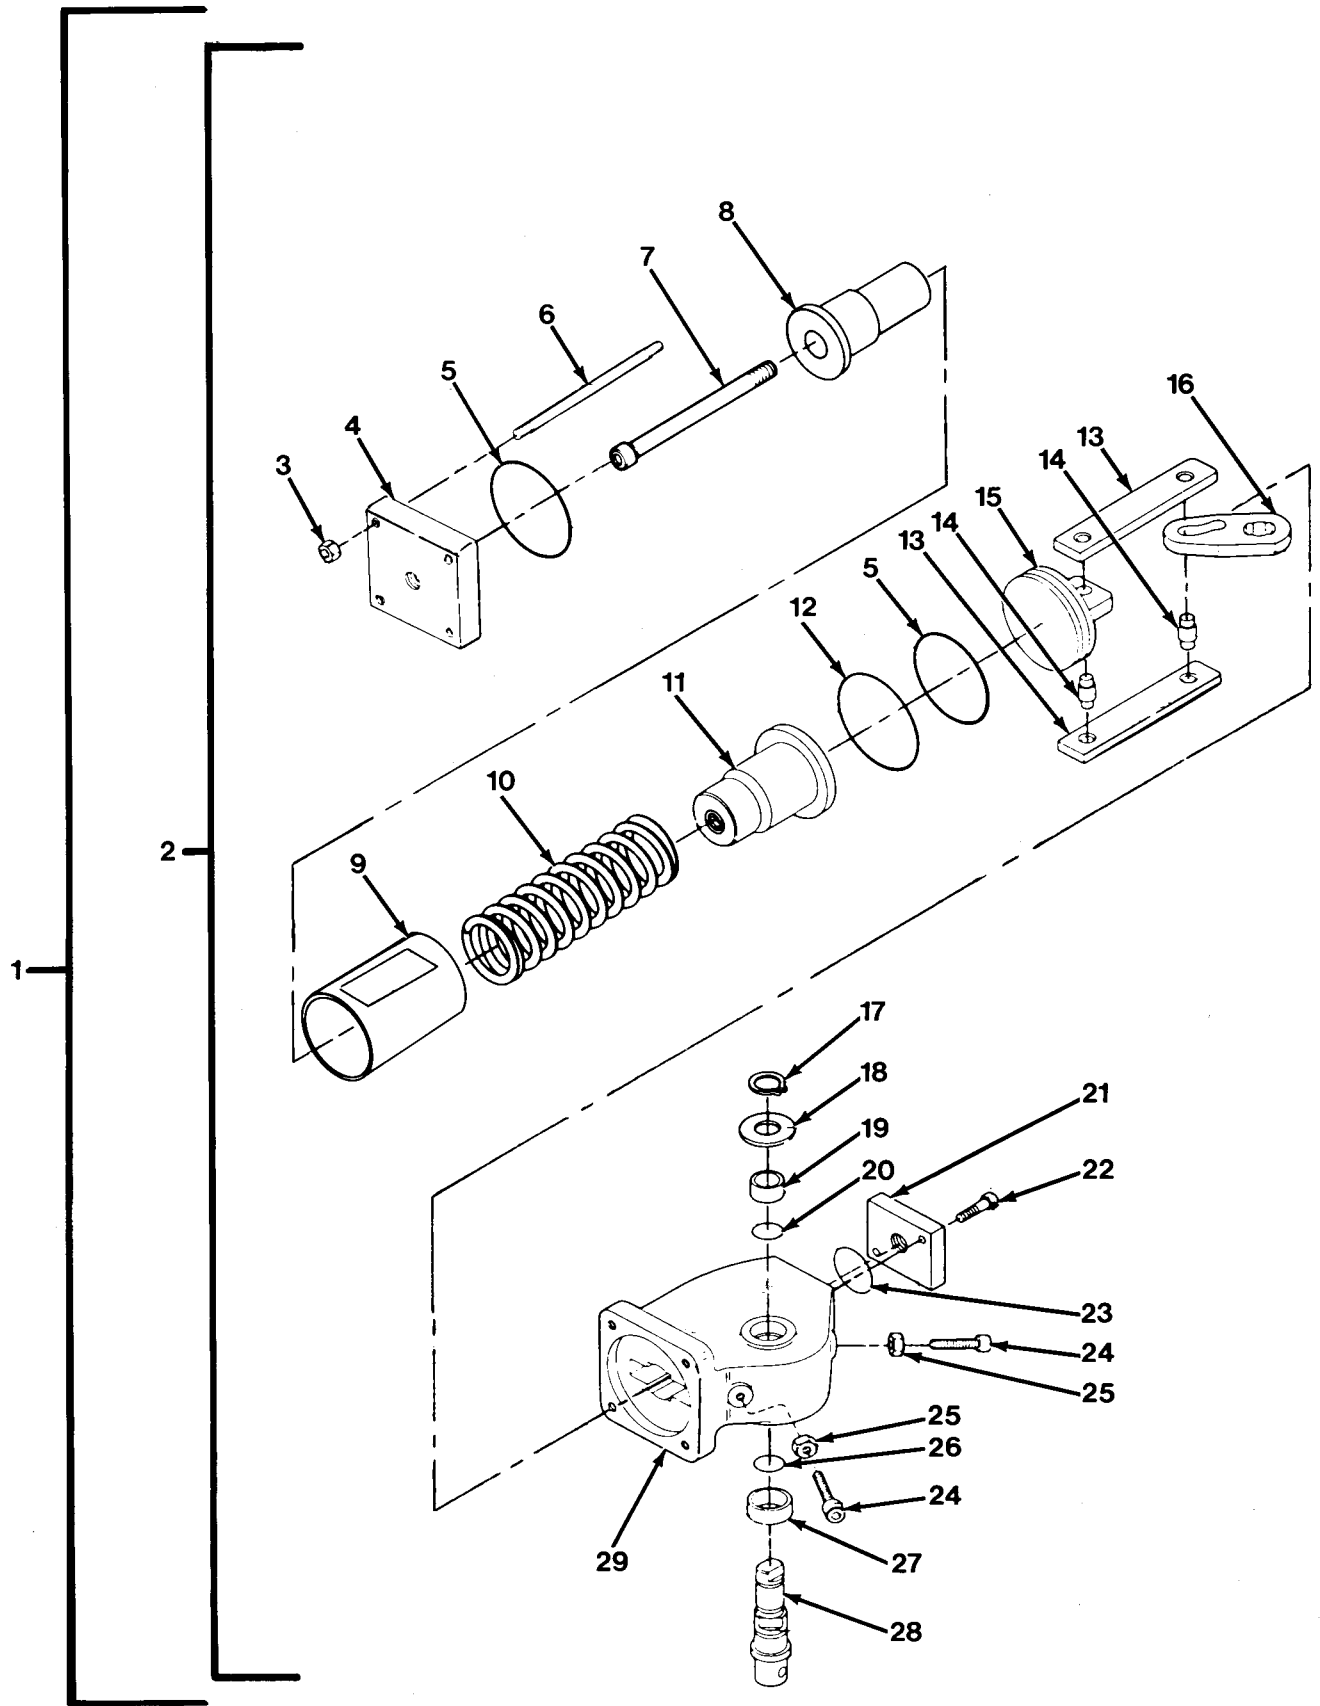

END OF FIGURE

FIG.467 V5 AIR ACTUATED FLOW VALVE (SHEET 1 OF 2)

FIG.467 V5 AIR ACTUATED FLOW VALVE (SHEET 2 OF 2)

SECTION II

TM 9-2320-279-24P, C04

(1) ITEM NO	(2) SMR CODE	(3) CAGEC CAGEC	(4) PART NUMBER	(5) DESCRIPTION AND USABLE ON CODES(UOC)	(6) QTY	
GROUP 7203 VALVE, FITTINGS, LINES FIG.467 V5 AIR ACTUATED FLOW VALVE						
1	PFOHH	17566	45A221	VALVE,BUTTERFLY	1	
				UOC:H02,H07		
2	PFOHH	17566	45A221-P2	..ACTUATOR,VALVE	1	
				UOC:H02,H07		
3	PAHZZ	17566	45A221-P47	..NUT,PLAIN,HEXAGON	4	
				UOC:H02,H07		
4	PFHZZ	37239	395217	..CAP,LINEAR ACTUATIN	1	
				UOC:H02,H07		
*	5	PAHZZ	45152	2CT548	..PARTS KIT,BUTTERFLY	2
				UOC:H02,H07		
6	PFHZZ	37239	395222V2	..ROD CYLINDER CAP	4	
				UOC:H02,H07		
7	PAHZZ	17566	45A221-P51	..BOLT,SHOULDER	1	
				UOC:H02,H07		
8	PFHZZ	37239	309341	..SEAT,HELICAL COMPRE	1	
				UOC:H02,H07		
9	PFHZZ	37239	395224	..CYLINDER,ACTUATING,	1	
				UOC:H02,H07		
10	PAHZZ	37239	395227	..SPRING,HELICAL,COMP	1	
				UOC:H02,H07		
11	XDFZZ	37239	309342	..SEAT,HELICAL COMPRE	1	
				UOC:H02,H07		
12	PAHZZ	17566	45A221-P7	..PACKING,PREFORMED	1	
				UOC:H02,H07		
13	PFHZZ	37239	395221	..BAR,GUIDE	2	
				UOC:H02,H07		
14	PAHZZ	37239	395220	..PIN	2	
				UOC:H02,H07		
15	PFHZZ	17566	45A221-P5	..PISTON,LINEAR ACTUA	1	
				UOC:H02,H07		
16	PAHZZ	37239	395292	..CAM,CONTROL	1	
				UOC:H02,H07		
17	PAHZZ	17566	45A221-P18	..RING,RETAINING	1	
				UOC:H02,H07		
18	PAHZZ	37239	SS-1222V15	..WASHER,FLAT	1	
				UOC:H02,H07		
19	PAHZZ	17566	45A221-P20	..BEARING,UPPER SHAFT	1	
				UOC:H02,H07		
20	PAFZZ	17566	45A221-P21	..PACKING,PREFORMED	1	
				UOC:H02,H07		
21	PFHZZ	37239	395213	..BODY,VALVE	1	
				UOC:H02,H07		
22	PAHZZ	37239	S10875V7	..BOLT	2	
				UOC:H02,H07		
23	PAHZZ	17566	45A221-P11	..PACKING,PREFORMED	1	
				UOC:H02,H07		
24	PAHZZ	37239	395216V1	..SETSCREW	2	
				UOC:H02,H07		