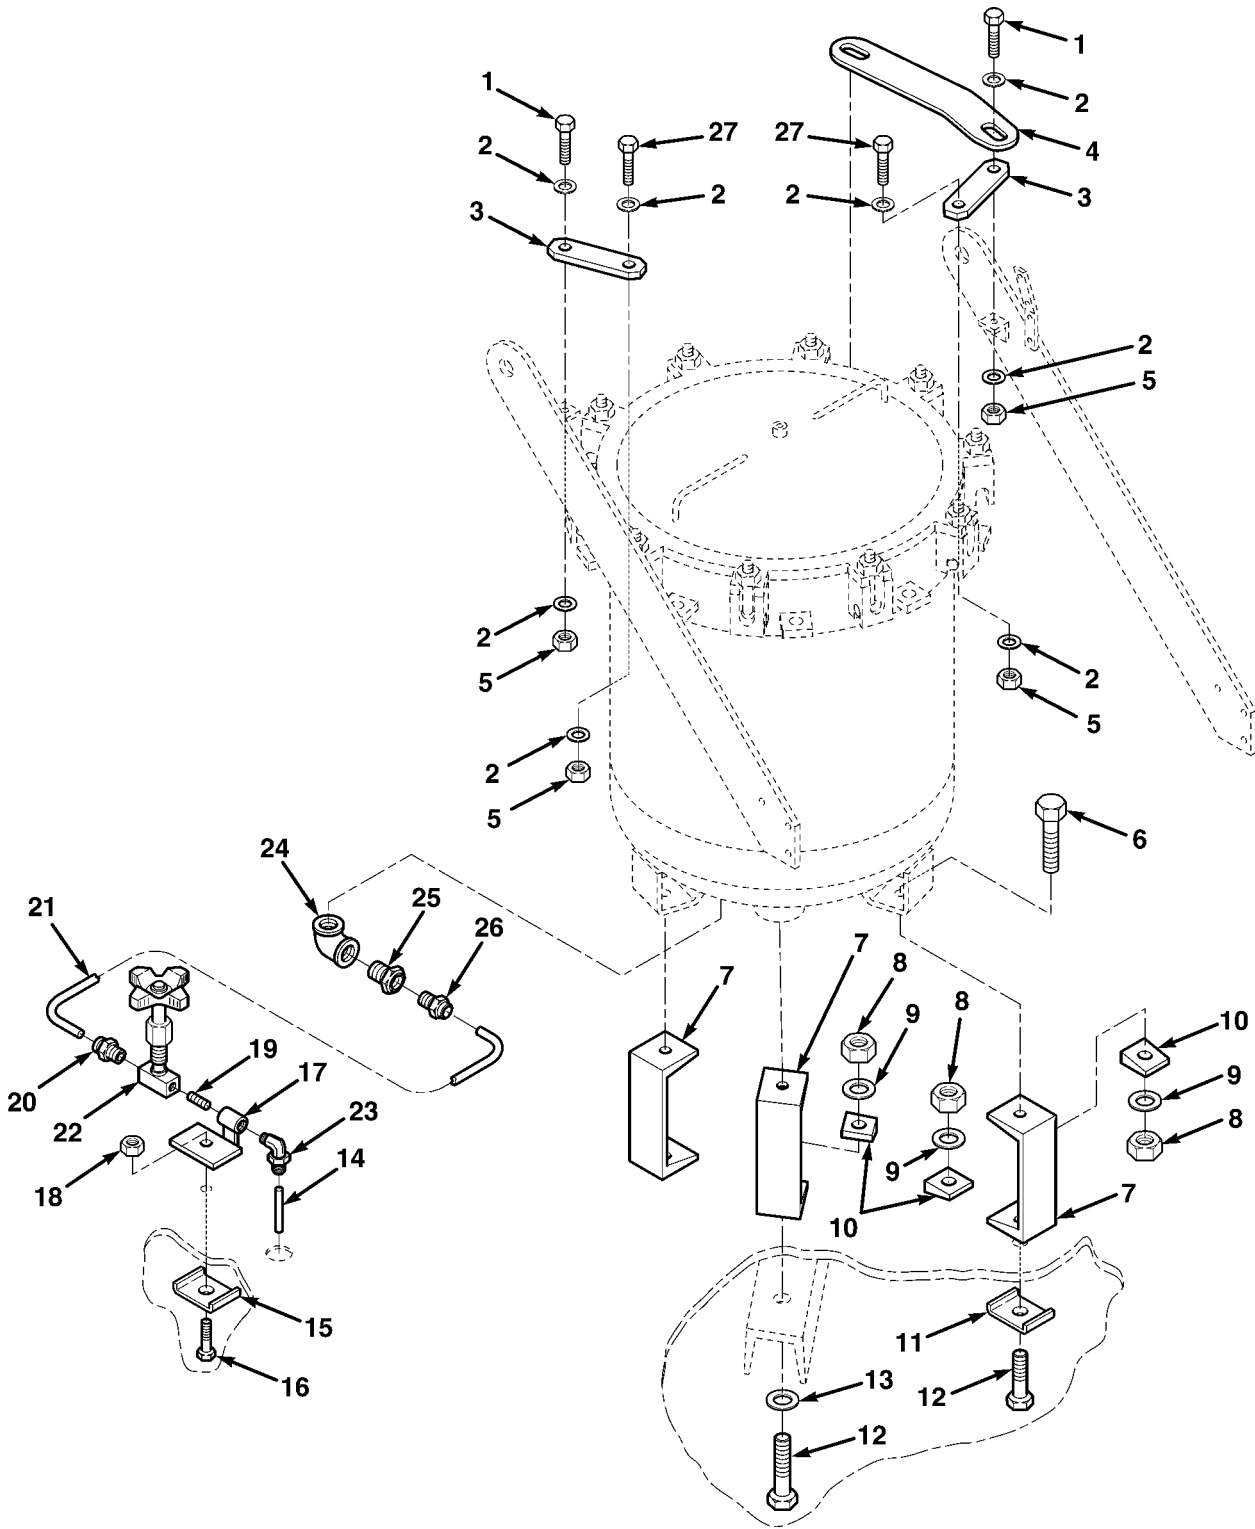

FIG.437 FILTER-SEPARATOR INSTALLATION - M978