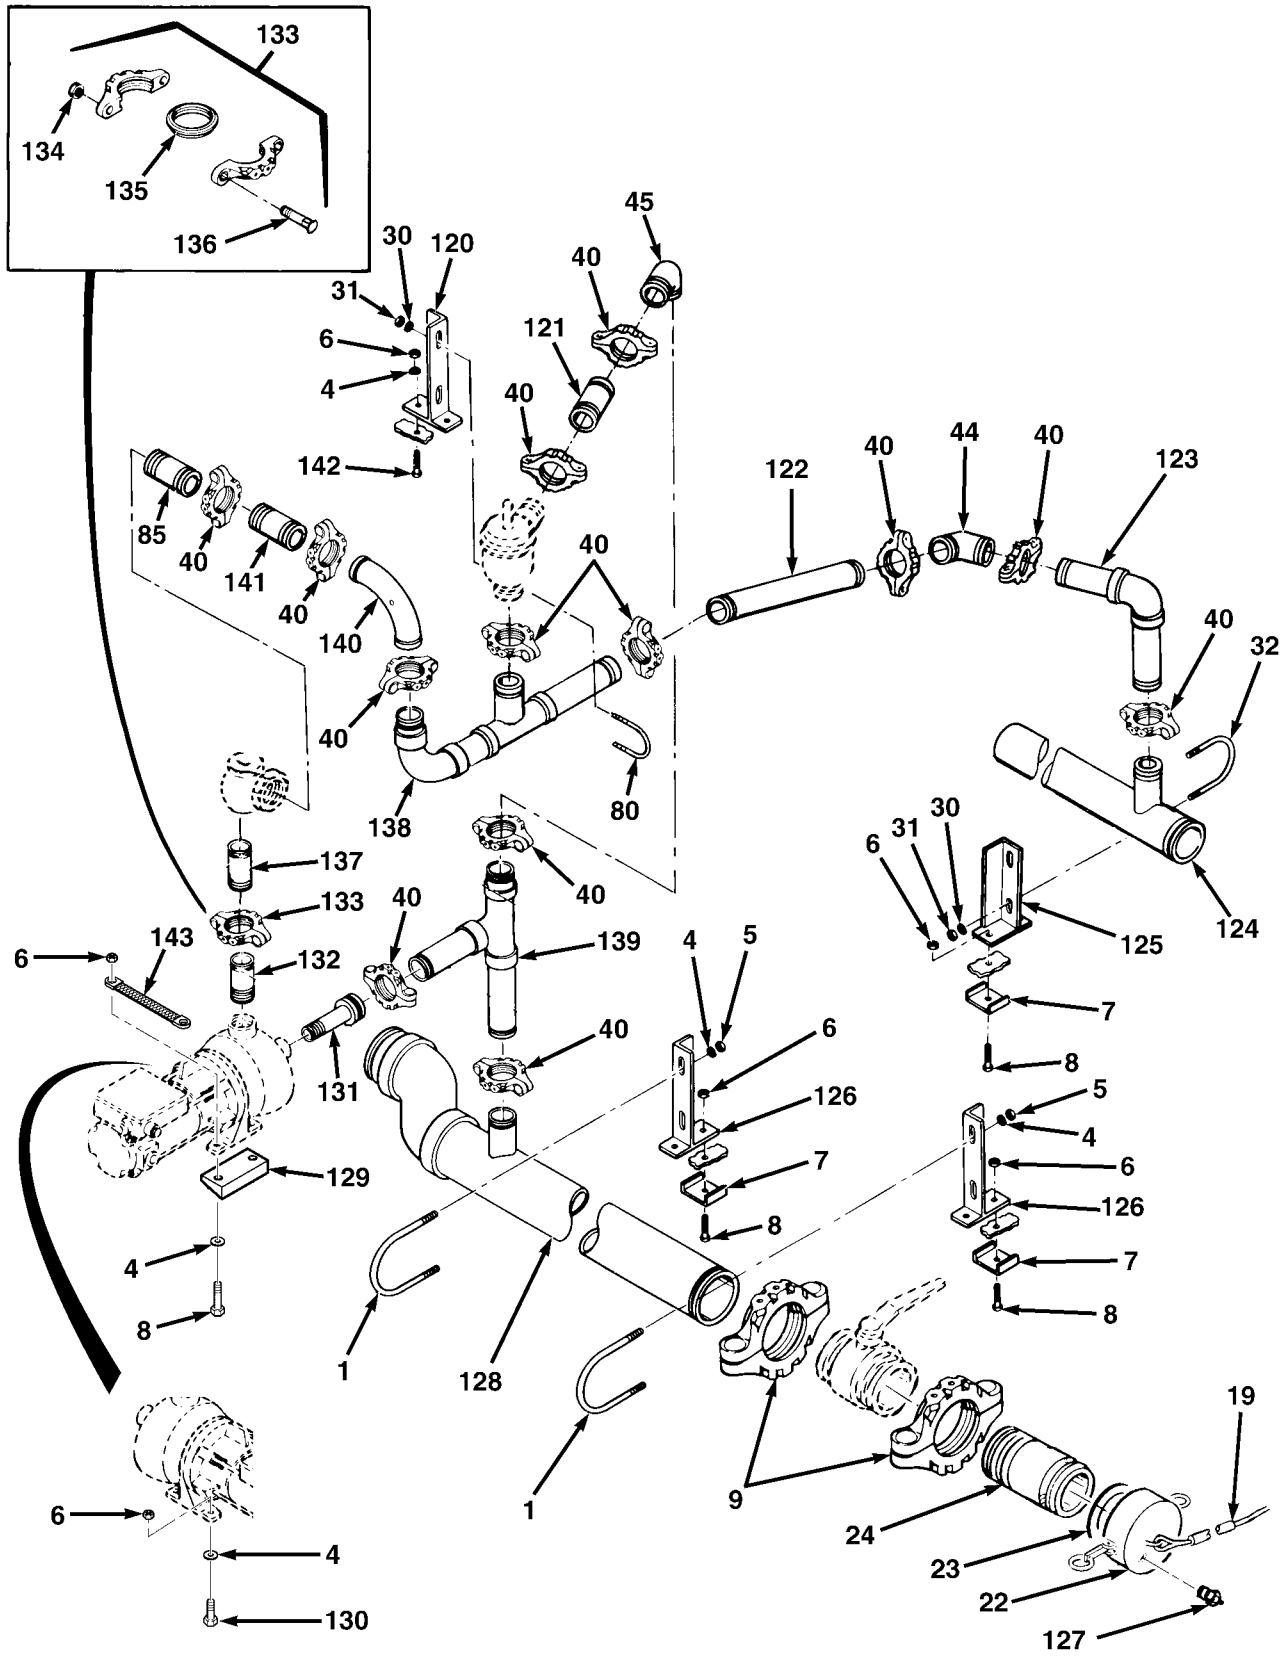

FIG.449 MODULE PIPING INSTALLATION (SHEET 5 OF 6)

FIG.449 MODULE PIPING INSTALLATION (SHEET 6 OF 6)