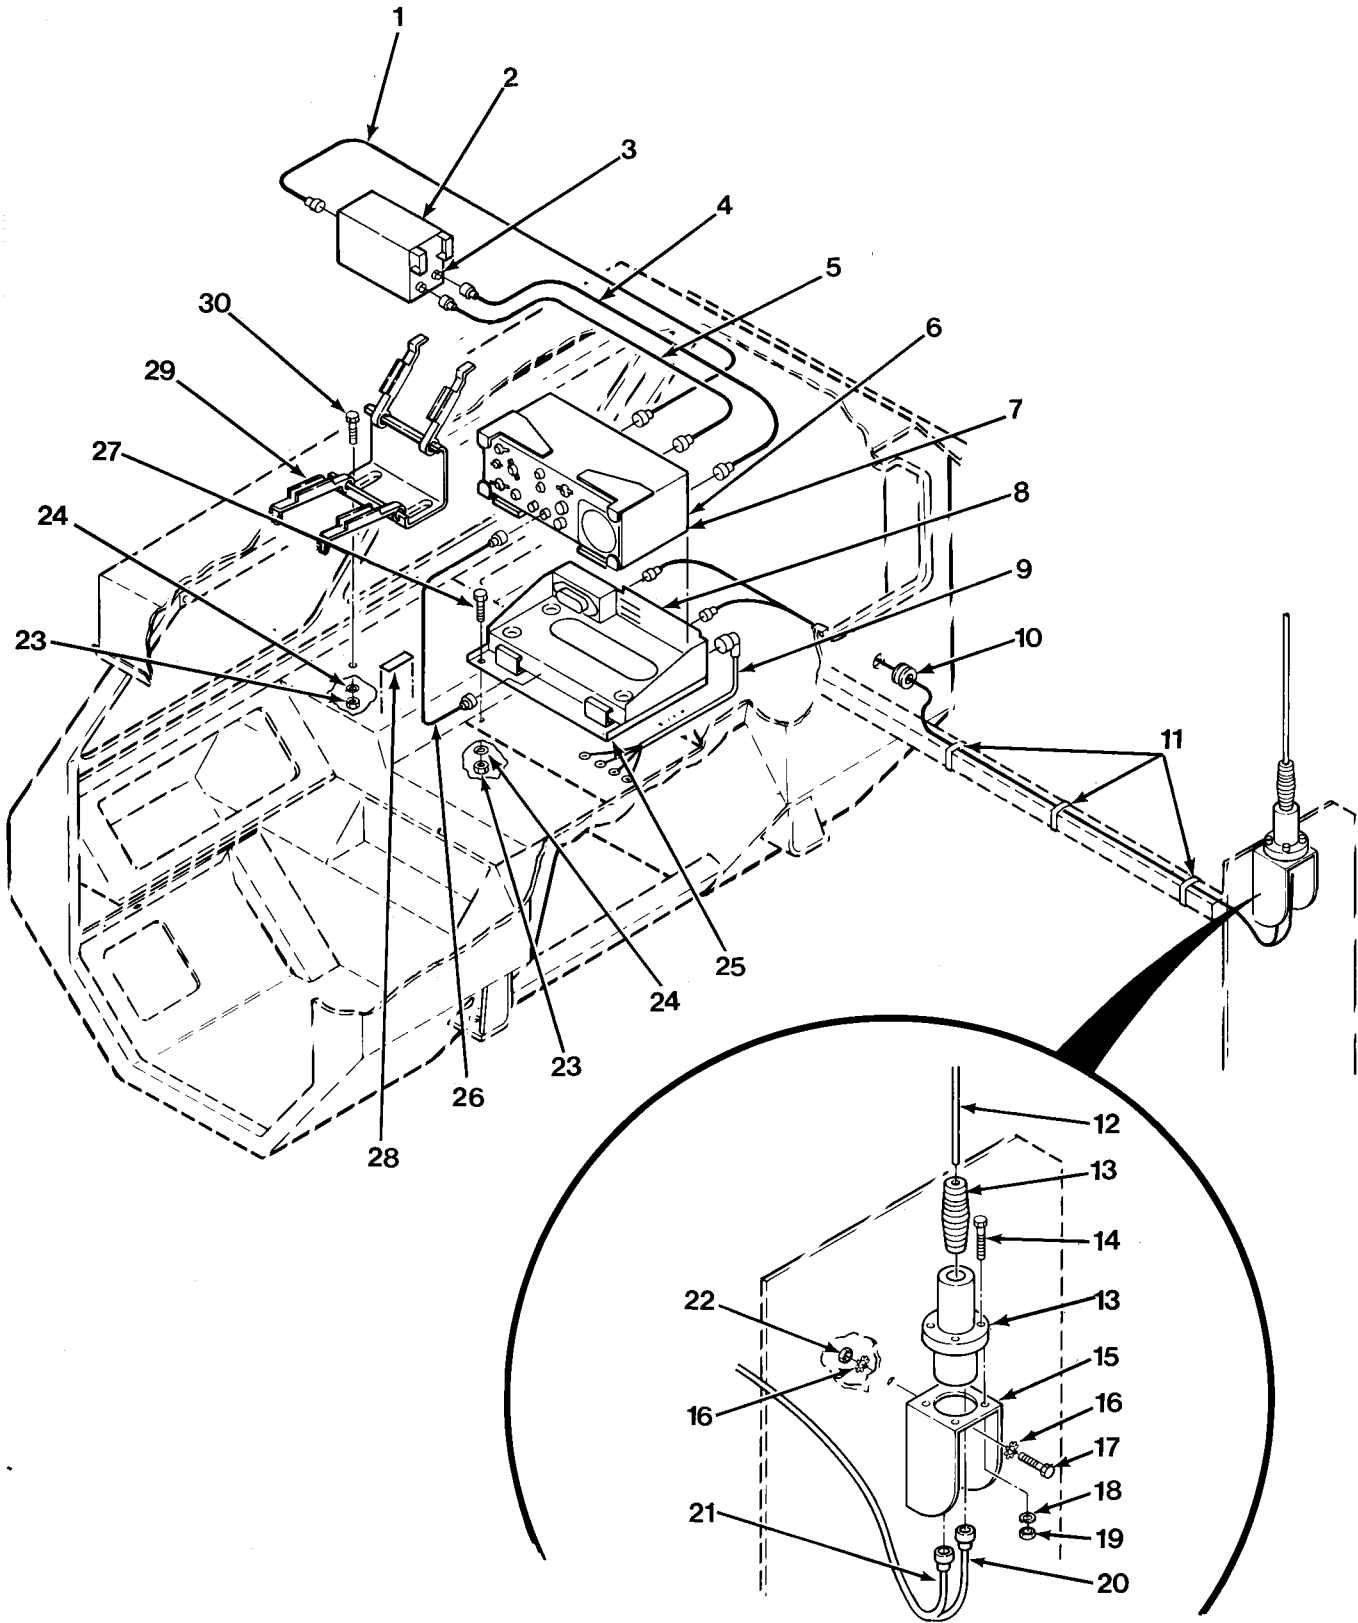

END OF FIGURE

FIG.440 RADIO INSTALLATION

SECTION II

TM 9-2320-279-24P

(1) ITEM NO	(2) SMR CODE	(3) CAGEC CAGEC	(4) PART NUMBER	(5) DESCRIPTION AND USABLE ON CODES(UOC)	(6) QTY
GROUP 63 CONTROL PANELS AND CONTROL COMPONENTS					
GROUP 6809 RADIO TELEPHONE SYSTEM					
FIG.440 RADIO INSTALLATION					
1	PAOFF	80063	SM-D-9306843FT	CABLE ASSEMBLY, SPEC	1
2	PAOZZ	98230	ON241700	SPEECH EQUIPMENT	1
3	PAOZZ	98230	ON241780	VPA ASSEMBLY	1
4	PAOFZ	80063	SM-D-9306834FT	CABLE ASSEMBLY, SPEC	1
5	PAOFF	80063	SM-D-9306824FT	CABLE ASSEMBLY, SPEC	1
6	PAOZZ	80063	PPL4319	RADIO SET	1
7	PAOHH	80063	SC-DL-454800AND SM-D-454880	AMPLIFIER-POWER SUP	1
8	PAOFH	80063	SM-D-415990	MOUNTING	1
9	PAOZZ	80058	CX4720VRC3FT	CABLE ASSEMBLY, POWE	1
10	PAOZZ	71296	11738	GROMMET, NONMETALLIC	1
11	PAOZZ	80063	PPL914	HARDWARE KIT, ELECTR	V
12	PAOZZ	80063	SCC446180	ANTENNA TIP ASSEMBL	1
13	PAOHD	80063	SM-D-542001	ANTENNA	1
14	PAOZZ	45152	462B01	SCREW, CAP, HEXAGON H	4
15	XDOZZ	80063	SCD189023	SUPPORT ASSEMBLY	1
16	PAOZZ	96906	MS45904-68	WASHER, LOCK	8
17	PAOZZ	96906	MS90725-6	SCREW, CAP, HEXAGON H	4
18	PAOZZ	96906	MS35338-46	WASHER, LOCK	4
19	PAOZZ	96906	MS35690-604	NUT, PLAIN, HEXAGON	4
20	PAOZZ	80058	CG1773BU15FT	CABLE ASSEMBLY, RADI	1
21	PAOZZ	80058	CX-4722A/VRC15FT	CABLE ASSEMBLY, SPEC	1
22	PAOZZ	96906	MS51967-2	NUT, PLAIN, HEXAGON	4
23	PAOZZ	96906	MS35691-13	NUT, PLAIN, HEXAGON	9
24	PAOZZ	96906	MS35338-45	WASHER, LOCK	18
25	PAOZZ	80063	SC-F-930691A	INTERCONNECTING BOX	1
26	XDOFF	80063	SM-D-930686	CABLE ASSEMBLY, SPEC	1
27	PAOZZ	96906	MS90726-36	SCREW, CAP, HEXAGON H	5
28	PFOZZ	80063	SCB279936	MARKER, IDENTIFICATI	1
29	PAOZZ	80063	SC-D-884714	MOUNTING BASE, ELECT	1
30	PAOZZ	96906	MS90727-32	BOLT, MACHINE	9