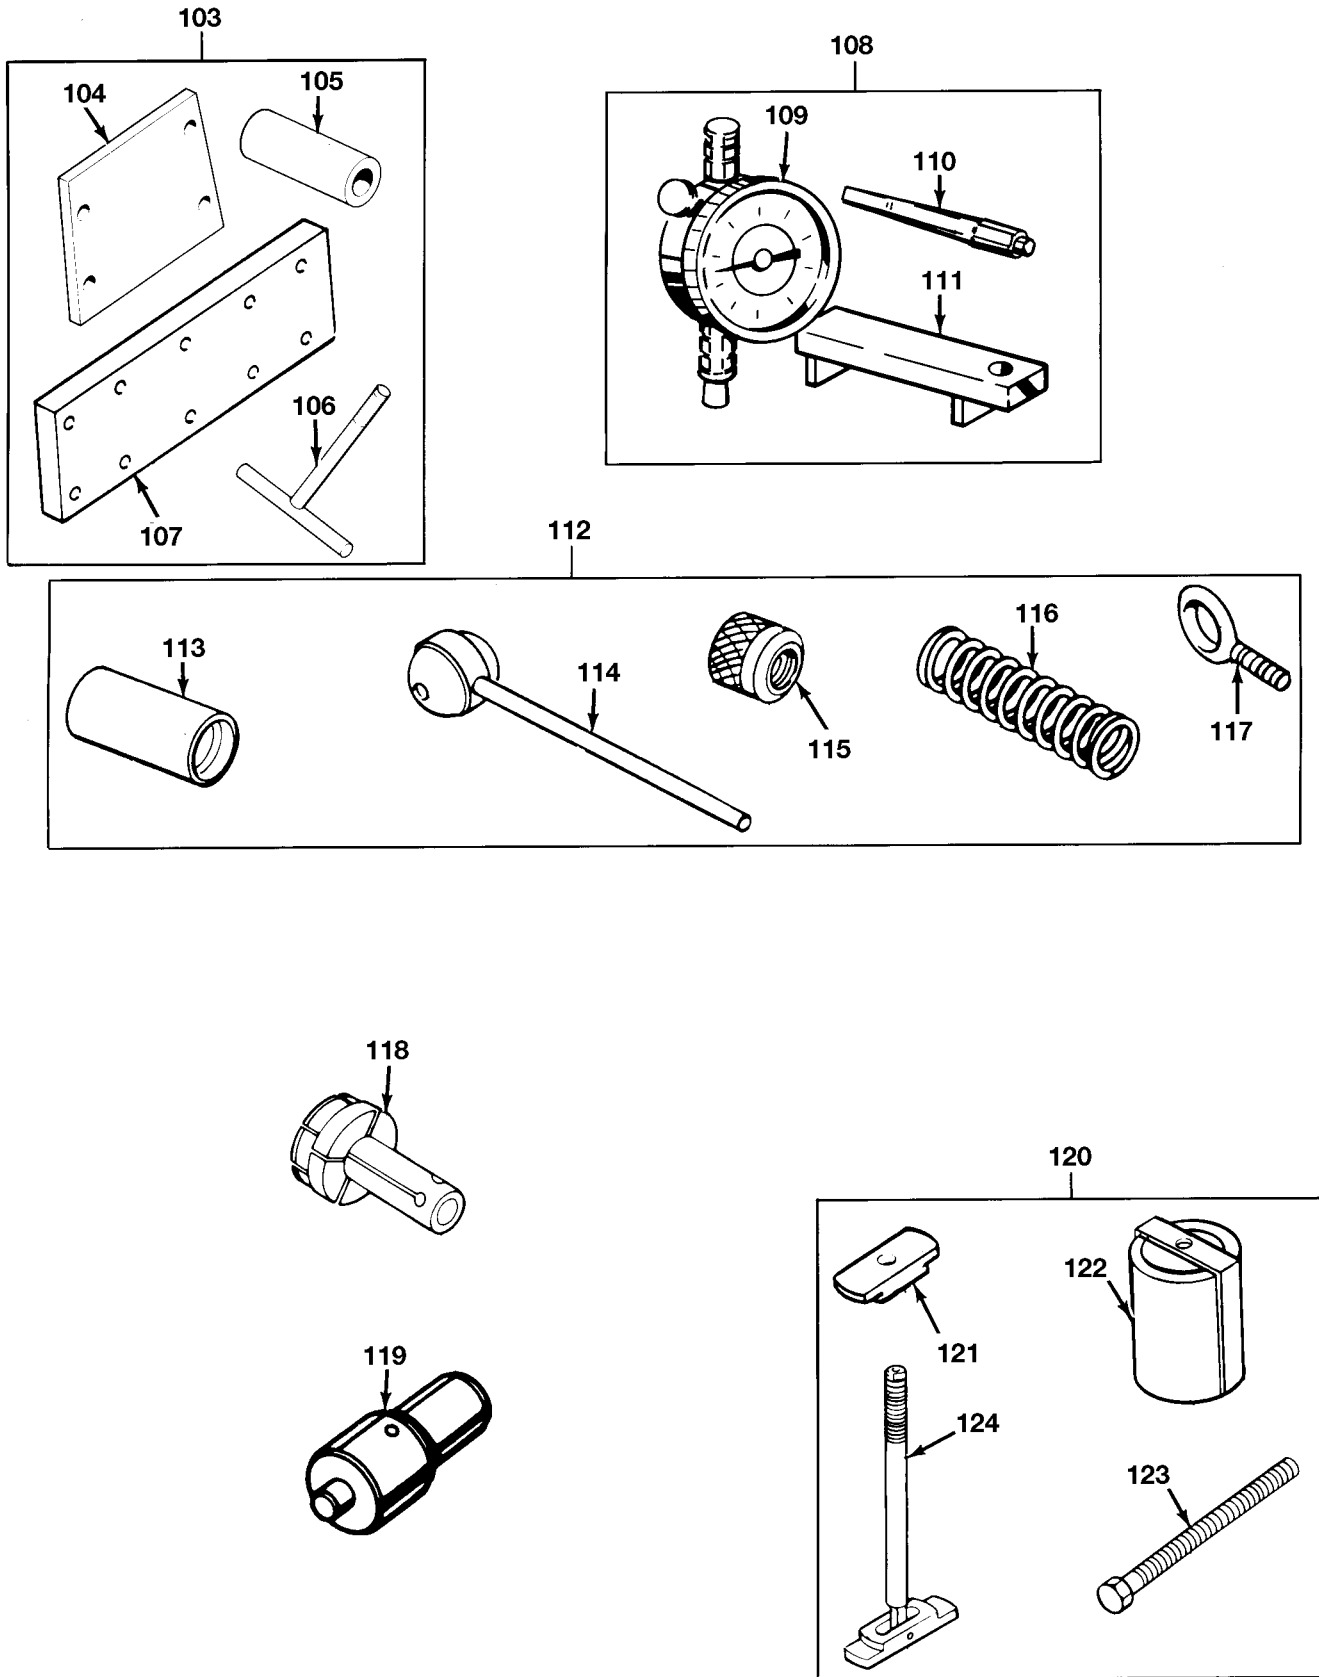

FIG.476 GENERAL SUPPORT SPECIAL TOOLS (SHEET 5 OF 8)