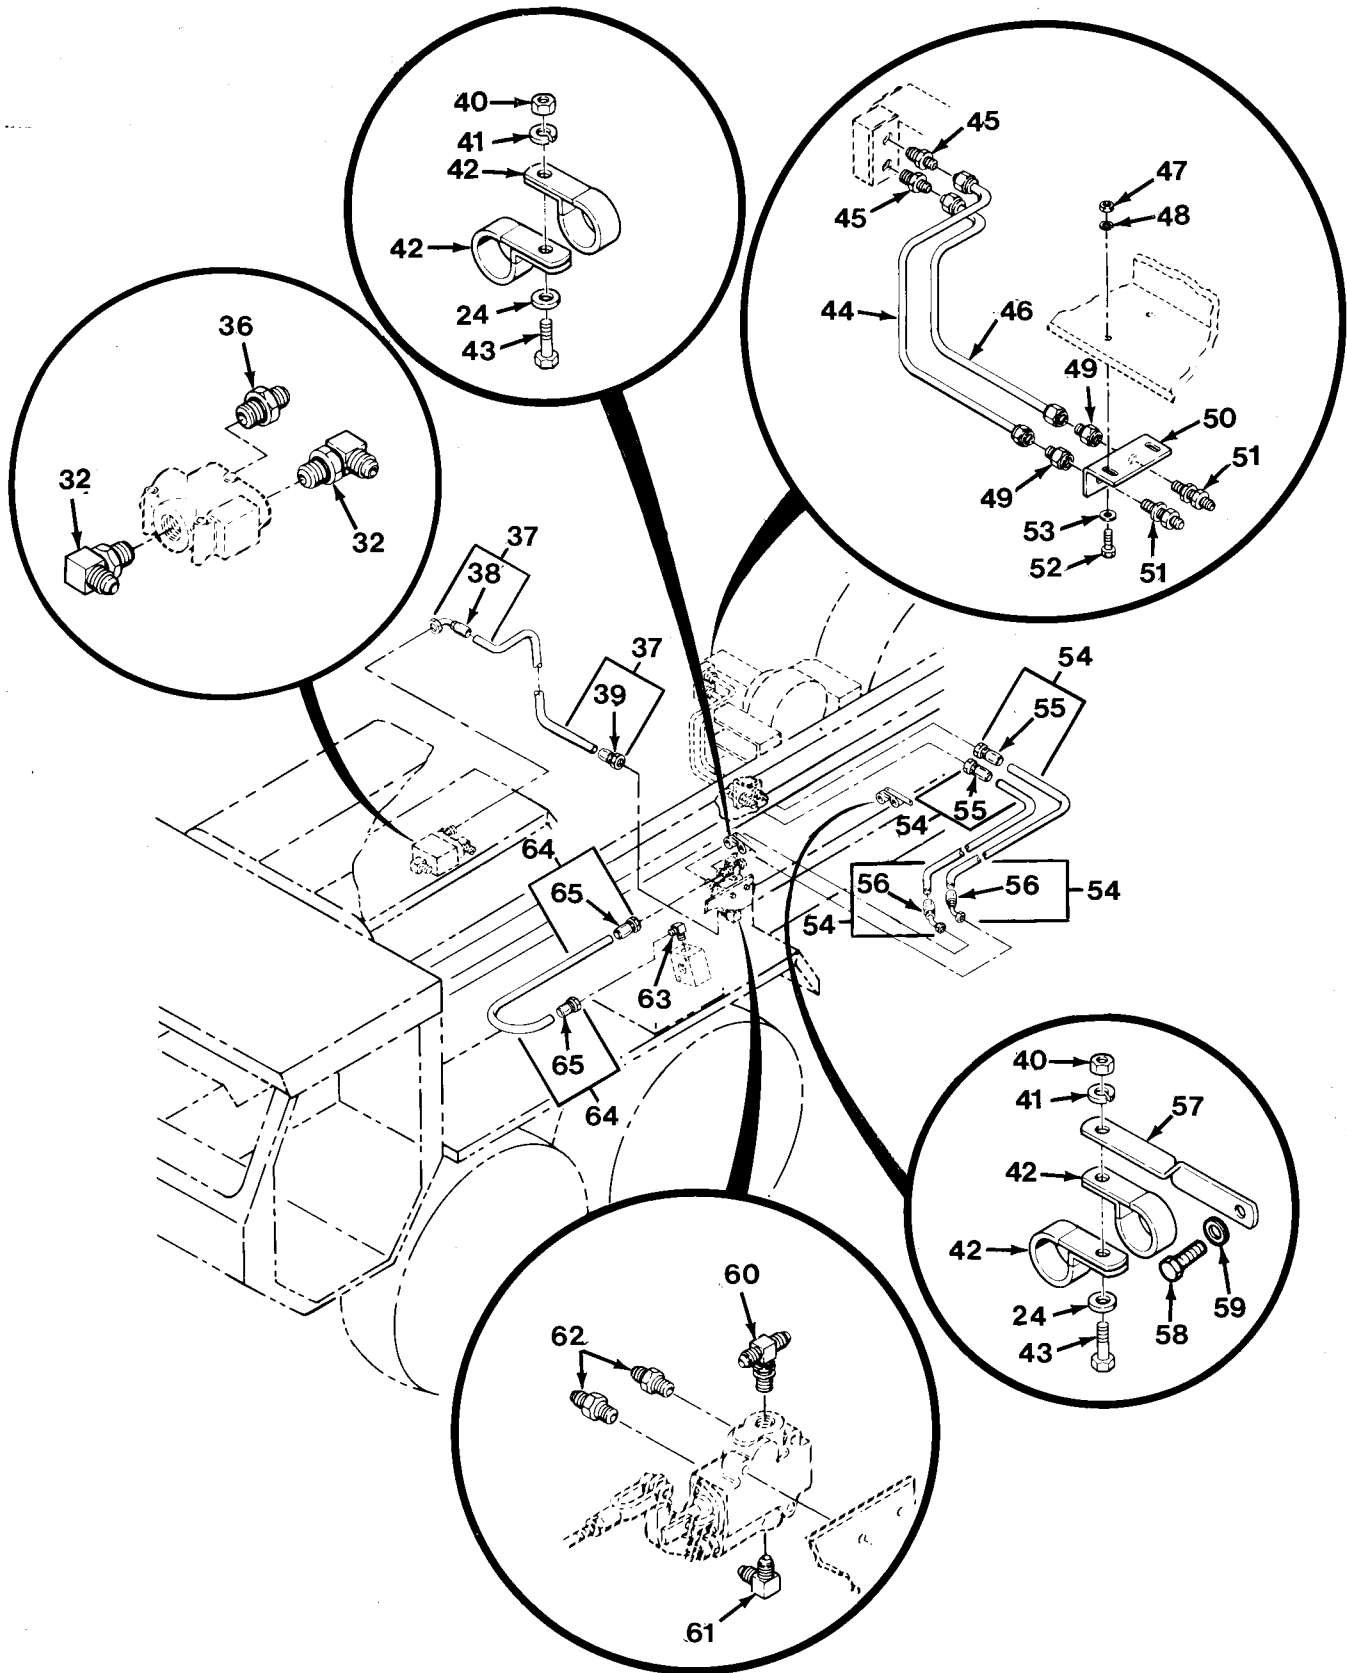

END OF FIGURE

FIG.413 HYDRAULIC LINES AND FITTINGS - M977 AND M985 WITH WINCH
(SHEET 1 OF 2)

FIG.413 HYDRAULIC LINES AND FITTINGS - M977 AND M985 WITH WINCH
(SHEET 2 OF 2)

SECTION II			TM 9-2320-279-24P		
(1)	(2)	(3)	(4)	(5)	(6)
ITEM NO	SMR CODE	CAGEC	PART NUMBER	DESCRIPTION AND USABLE ON CODES(UOC)	QTY
				GROUP 2406 STRAINERS, FILTERS, LINES AND FITTINGS, ETC. FIG.413 HYDRAULIC LINES AND FITTINGS - M977 AND M985 WITH WINCH	
1	PAOZZ	01276	2027-16-12S	REDUCER,TUBE UOC:H01,H05	2
2	MFOZZ	01276	FG1002KKK0480	HOSE ASSEMBLY MAKE FROM HOSE, P/N 2781-12-RL UOC:H01,H05	1
3	PAFZZ	01276	191100H12-12S	.ADAPTER,STRAIGHT,TU UOC:H01,H05	1
4	PAFZZ	01276	191113-12-12S	.ELBOW,TUBE TO HOSE UOC:H01,H05	1
5	MOOOO	45152	3013521	HOSE ASSEMBLY MAKE FROM HOSE, P/N AE 372-16 UOC:H01,H05	1
6	PAOZZ	01276	411-16S	.ADAPTER,STRAIGHT,TU UOC:H01,H05	1
7	PAOZZ	01276	190265-16S	.ELBOW,TUBE TO HOSE UOC:H01,H05	1
8	PAOZZ	96906	MS51500A12	ADAPTER,STRAIGHT,PI UOC:H01,H05	1
9	XDOZZ	73992	6K31	COUPLING HALF,QUICK UOC:H01,H05	1
10	PAOZZ	01276	FD45-1002-16-16	COUPLING HALF,QUICK UOC:H01,H05	1
11	PAOZZ	96906	MS51500A16	ADAPTER,STRAIGHT,PI UOC:H01,H05	1
12	PAOZZ	96906	MS51519A16	NIPPLE,BOSS UOC:H01,H05	1
13	PAOZZ	45152	1376480	BRACKET,DOUBLE ANGL UOC:H01,H05	1
14	PAOZZ	45152	1452610	TUBE ASSEMBLY,METAL UOC:H01,H05	1
15	PAOZZ	45152	1452580	TUBE ASSEMBLY,METAL UOC:H01,H05	1
16	PAOZZ	45152	1376470	BRACKET,ANGLE UOC:H01,H05	1
17	PAOZZ	45152	1376460	BRACKET,DOUBLE ANGL UOC:H01,H05	1
18	PAOZZ	45152	1376450	BRACKET,DOUBLE ANGL UOC:H01,H05	1
19	PAOZZ	45152	1376440	BRACKET,ANGLE UOC:H01,H05	1
20	PAOZZ	45152	1376430	BRACKET,DOUBLE ANGL UOC:H01,H05	1
21	PAOZZ	80204	B1821BH025C250N	SCREW,CAP,HEXAGON H UOC:H01,H05	7
22	PAOZZ	53790	3254-254-PP	STRAP UOC:H01,H05	7