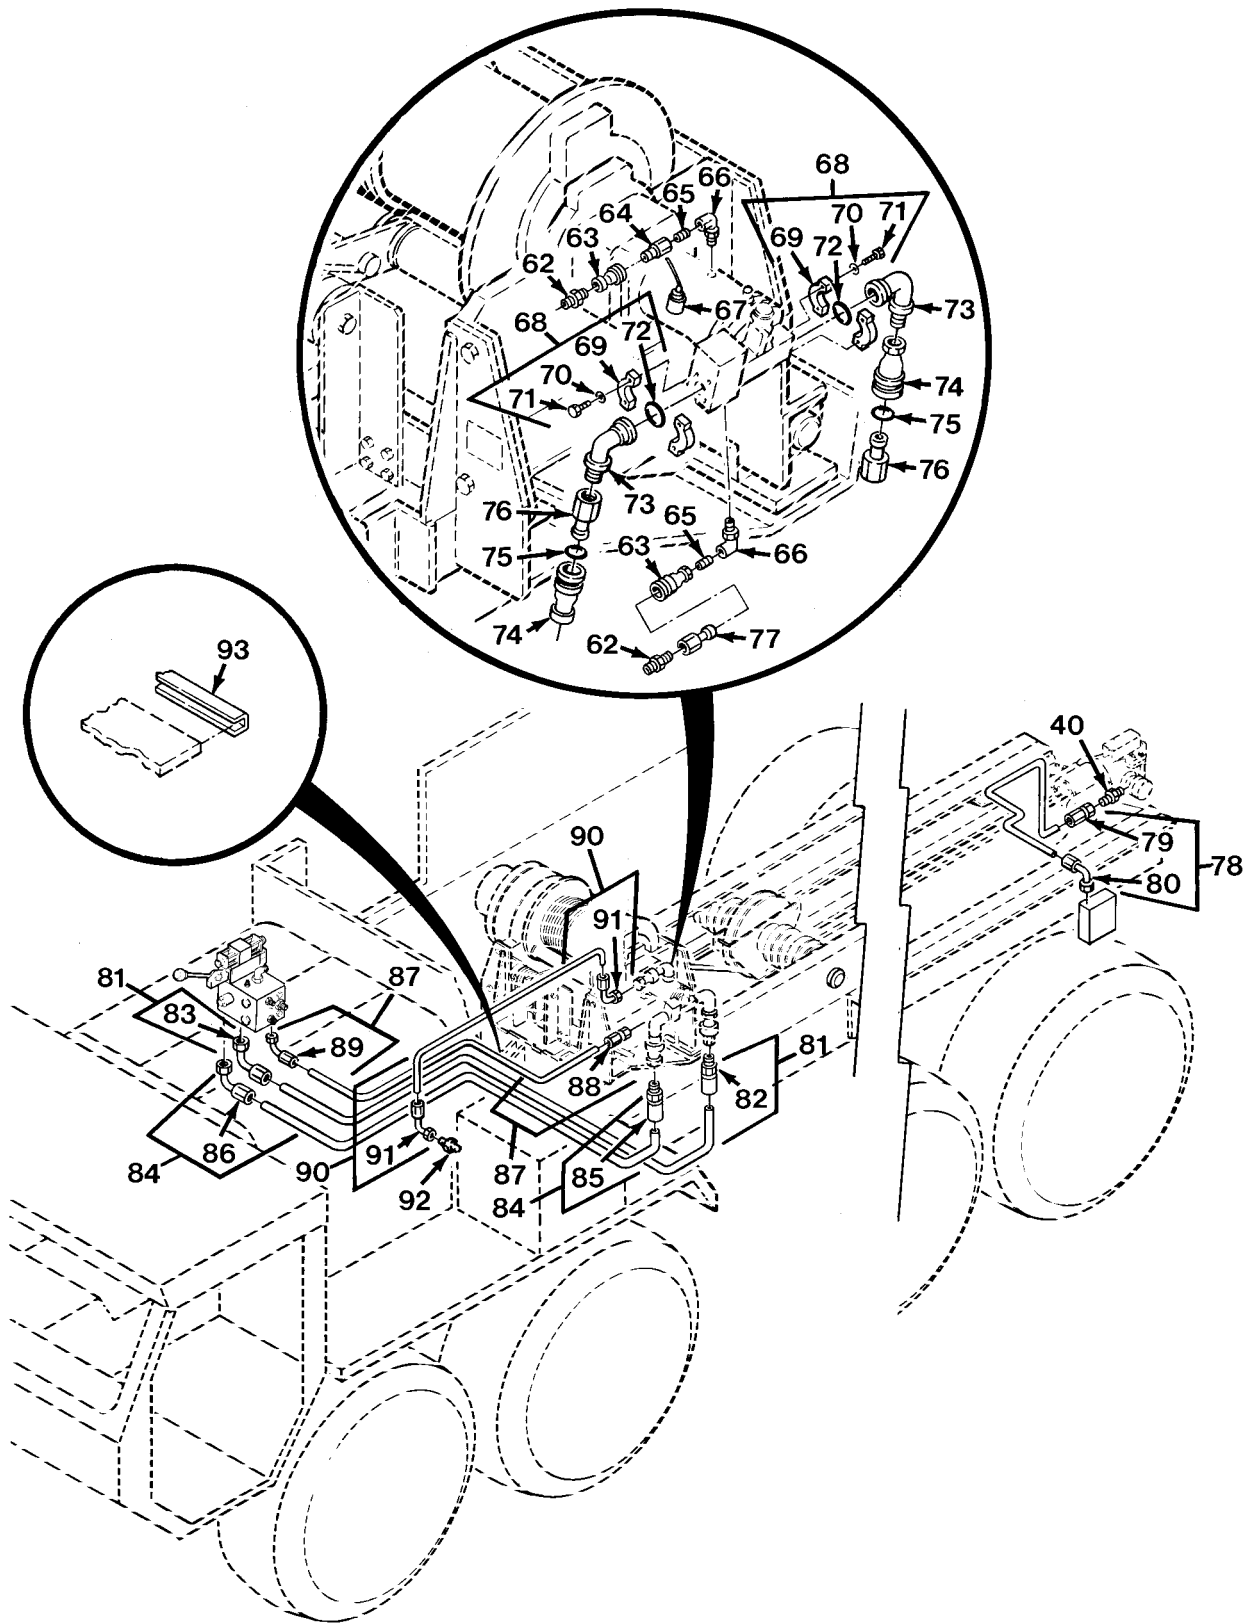

FIG.420 HYDRAULIC LINES AND FITTINGS - M984A1 (SHEET 2 OF 5)