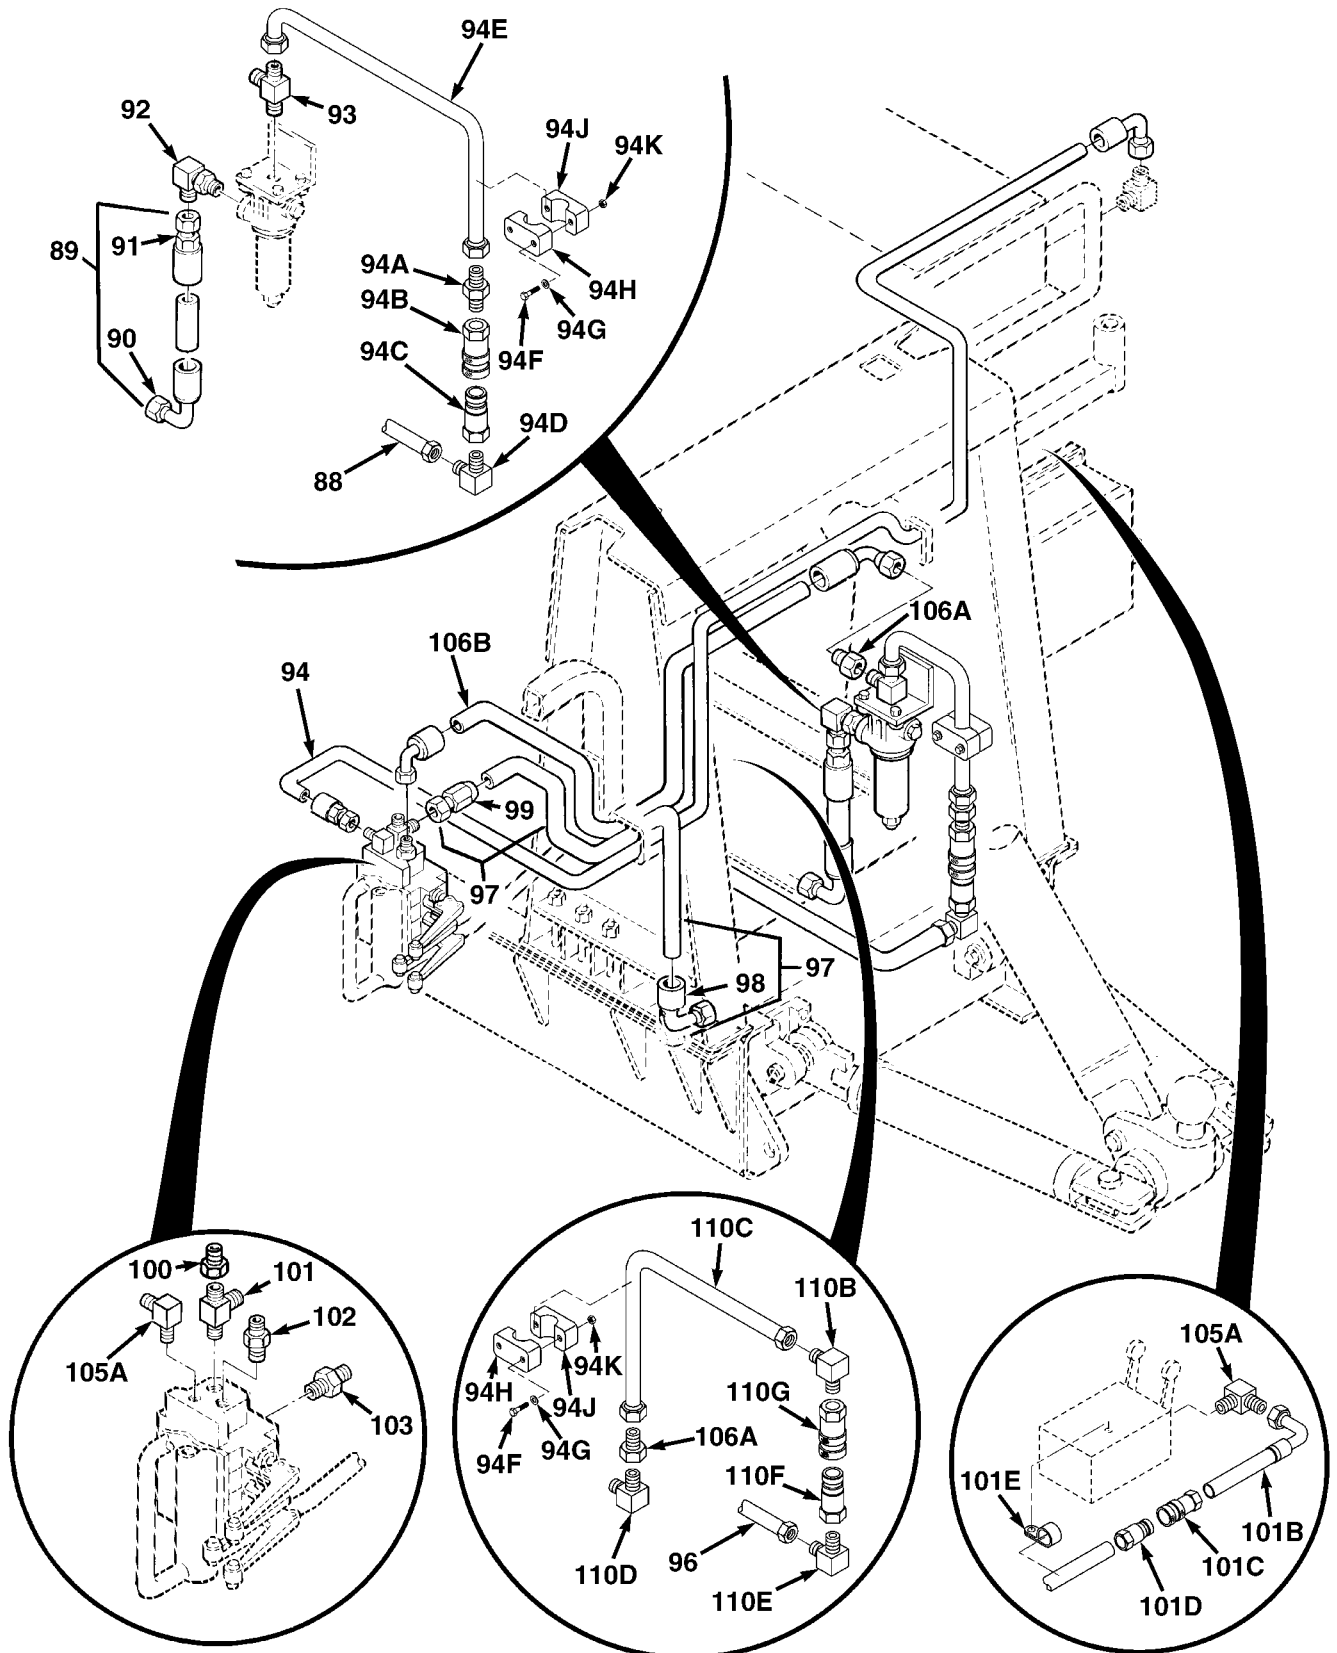

FIG.420 HYDRAULIC LINES AND FITTINGS - M984A1 (SHEET 3 OF 5)