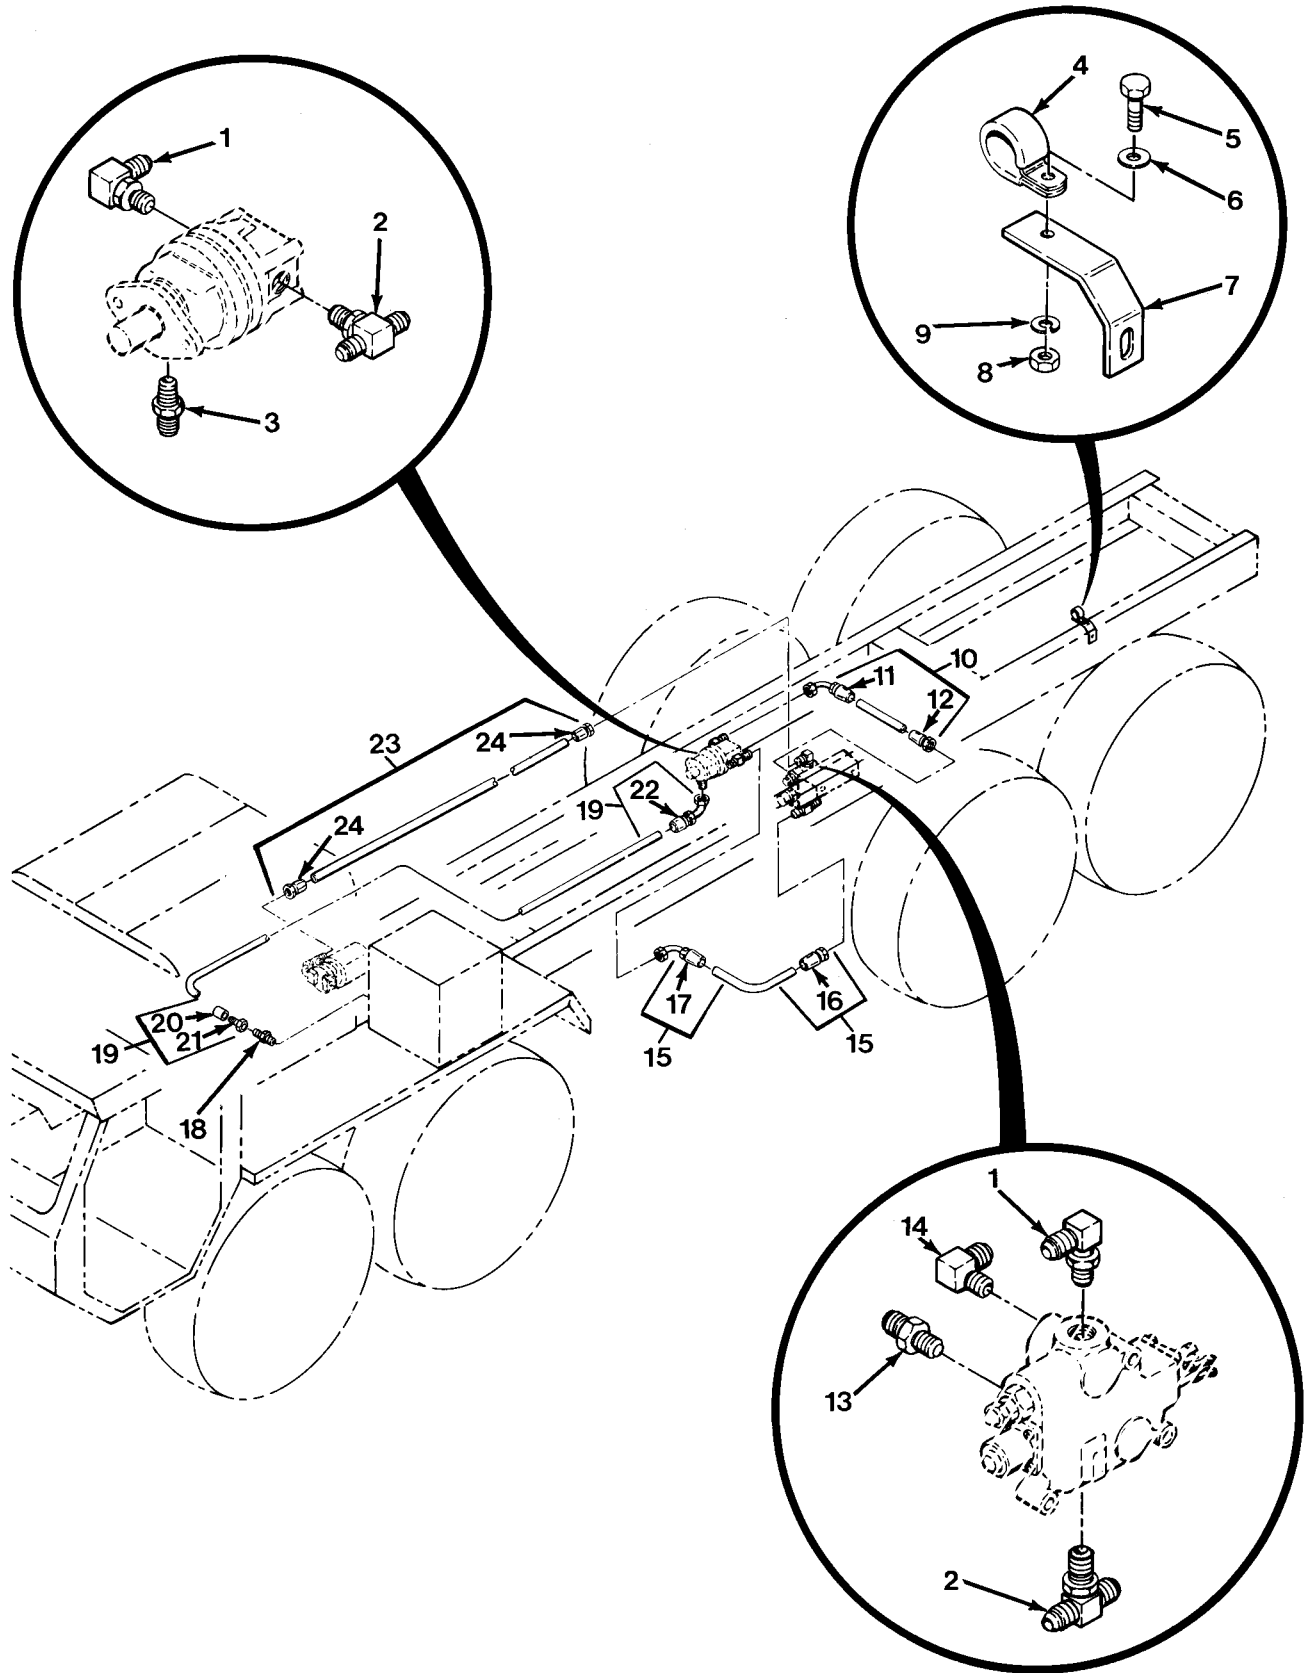

END OF FIGURE

FIG.416 HYDRAULIC LINES AND FITTINGS - M978 WITHOUT WINCH (SHEET 1 OF 2)

FIG.416 HYDRAULIC LINES AND FITTINGS - M978 WITHOUT WINCH (SHEET 2 OF 2)

SECTION II				TM 9-2320-279-24P, C02	(6)
(1)	(2)	(3)	(4)	(5)	(6)
ITEM NO	SMR CODE	CAGEC	PART NUMBER	DESCRIPTION AND USABLE ON CODES(UOC)	QTY
				GROUP 2406 STRAINERS, FILTERS, LINES AND FITTINGS, ETC. FIG.416 HYDRAULIC LINES AND FITTINGS - M978 WITHOUT WINCH	
1	PAOZZ	96906	MS51527A12	ELBOW,TUBE TO BOSS	2
				UOC:H07	
2	PAOZZ	01276	203003-12-12S	TEE,TUBE TO BOSS	2
				UOC:H07	
3	PAOZZ	96906	MS51500A6-2	ADAPTER,STRAIGHT,PI	1
				UOC:H07	
4	PAOZZ	45152	2682HX	CLAMP,LOOP	2
				UOC:H07	
5	PAOZZ	80204	N1821BH025C113N	SCREW,CAP,HEXAGON H	4
				UOC:H07	
6	PAOZZ	96906	MS27183-10	WASHER,FLAT	4
				UOC:H07	
7	PAOZZ	45152	1376470	BRACKET,ANGLE	2
				UOC:H07	
8	PAOZZ	96906	MS51967-2	NUT,PLAIN,HEXAGON	4
				UOC:H07	
9	PAOZZ	96906	MS35338-44	WASHER,LOCK	4
				UOC:H07	
* 10	MFOZZ	01276	FG1011KKK0320	HOSE ASSEMBLY MAKE FROM HOSE, P/N 2781-12-RL	1
				UOC:H07	
11	PAFZZ	01276	191112-12-12S	.ELBOW,TUBE TO HOSE	1
				UOC:H07	
12	PAFZZ	01276	191100H12-12S	.ADAPTER,STRAIGHT,TU	1
				UOC:H07	
13	PAOZZ	01276	202702-10-12S	ADAPTER,STRAIGHT,TU	1
				UOC:H07	
14	PAOZZ	01276	2062-10-12S	ELBOW,TUBE TO BOSS	1
				UOC:H07	
15	MFOZZ	01276	FG1556KKK0270	HOSE ASSEMBLY MAKE FROM HOSE, P/N 2781-12-RL	1
				UOC:H07	
16	PAFZZ	01276	191100H12-12S	.ADAPTER,STRAIGHT,TU	1
				UOC:H07	
17	PAFZZ	01276	191112-12-12S	.ELBOW,TUBE TO HOSE	1
				UOC:H07	
18	PAOZZ	96906	MS51500A6-6	ADAPTER,STRAIGHT,PI	1
				UOC:H07	
19	MFOZZ	01276	FG1556GGG1670	HOSE ASSEMBLY MAKE FROM HOSE, P/N 2781-6	1
				UOC:H07	
* 20	PAFZZ	01276	1SA 6FJ6	.NIPPLE	1
				UOC:H07	
* 21	PAFZZ	01276	ISB6	.SOCKET	1
				UOC:H07	
* 22	PAFZZ	01276	1SA6FJB6-1SB6	.ELBOW,TUBE TO HOSE	1
				UOC:H07	