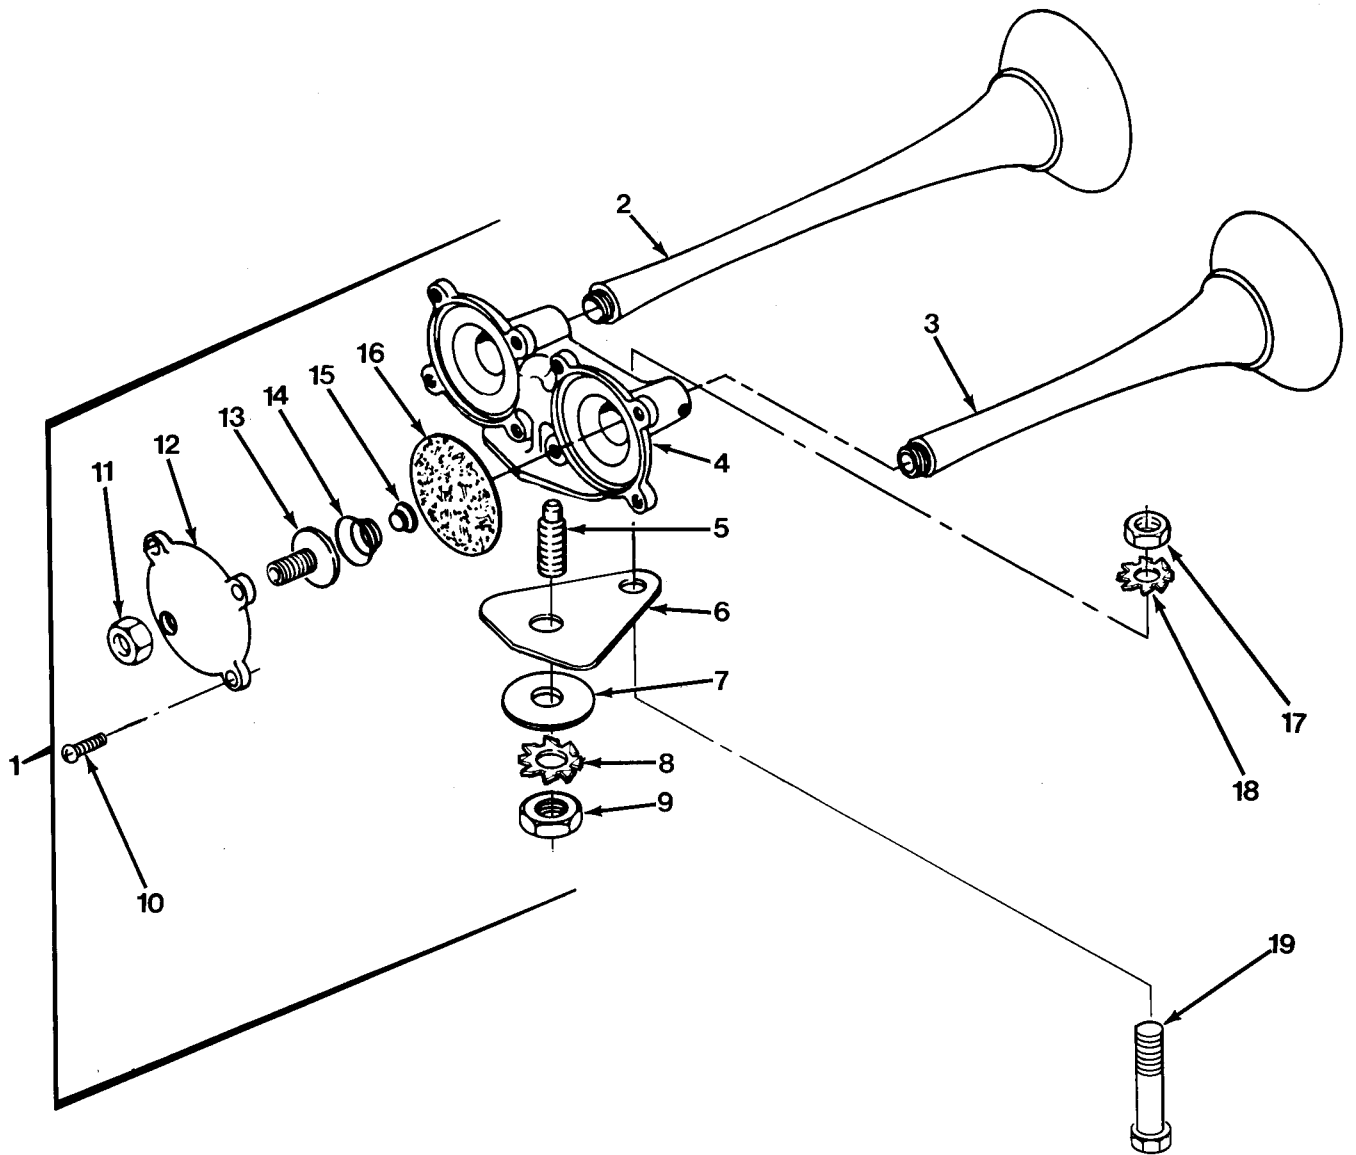

END OF FIGURE

FIG.391 AIR HORN AND VALVE (SHEET 1 OF 2)

FIG.391 AIR HORN AND VALVE (SHEET 2 OF 2)

SECTION II

TM 9-2320-279-24P, C01

(1) ITEM NO	(2) SMR CODE	(3) CAGEC CAGEC	(4) PART NUMBER	(5) DESCRIPTION AND USABLE ON CODES(UOC)	(6) QTY
GROUP 2202 ACCESSORY ITEMS FIG.391 AIR HORN AND VALVE					
1	PAOOO	06853	101493	HORN,FLUID OPERATED	1
2	PBOZZ	06853	293516	.HORN,FLUID OPERATED	1
3	PBOZZ	06853	293519	.HORN,PNEUPHONIC,SHO	1
4	PFOZZ	06853	293527	.BODY,AIR HORN	1
5	PFOZZ	06853	239674	.COUPLING,HORN MOUNT	1
6	PAOZZ	06853	231435	.GASKET	1
7	PAOZZ	06853	231436	.WASHER,FLAT	1
8	PAOZZ	96906	MS35333-46	.WASHER,LOCK	1
9	PAOZZ	06853	204781	.NUT,PLAIN,HEXAGON	1
10	PAOZZ	06853	294142	.SCREW,ASSEMBLED WAS	8
11	PAOZZ	06853	244095	.NUT,PLAIN,HEXAGON	2
12	PAOZZ	06853	212688	.COVER,HORN	2
13	PAOZZ	06853	217870	.SPRING,HELICAL,COMP	2
14	PAOZZ	06853	212687	.SPRING,HELICAL,COMP	2
15	PAOZZ	06853	212686	.BUMPER,NONMETALLIC	2
16	PAOZZ	06853	212685	.DIAPHRAGM,HORN	2
17	PAOZZ	45152	369AX1	NUT,PLAIN,HEXAGON	1
18	PAOZZ	96906	MS45904-73	WASHER,LOCK	1
19	PAOZZ	80204	B1821BH031C113N	BOLT,MACHINE	1
20	PAOOZ	06853	228928	VALVE,ANGLE	1
21	XAOZZ	06853	238350	.BODY	1
22	PAOZZ	06853	236640	.GASKET	1
23	PAOZZ	06853	238685	.STEM,VALVE,HORN	1
24	PAOZZ	06853	238686	.INLET VALVE	1
25	PAOZZ	06853	238687	.SPRING SEAT	1
26	PAOZZ	06853	249146	.SPRING,HELICAL,COMP	1
27	PAOZZ	06853	212668	.STRAINER ELEMENT,SE	1
28	PAOZZ	06853	238662	.ADAPTER,STRAIGHT,PI	1
29	PAOZZ	06853	212663	.CONNECTING LINK,RIG	1
30	PAOZZ	06853	237542	.PIN,SPRING	1
31	PAOZZ	45152	2239HX	WASHER,LOCK	2
* 32	PAOZZ	45152	44196AX	SCREW,TAPPING	2
33	PAOZZ	96906	MS24619-39	SCREW,TAPPING	1
34	MOOZZ	45152	104190B	CHAIN,WELDLESS MAKE FROM CHAIN, P/N 75014-32	1