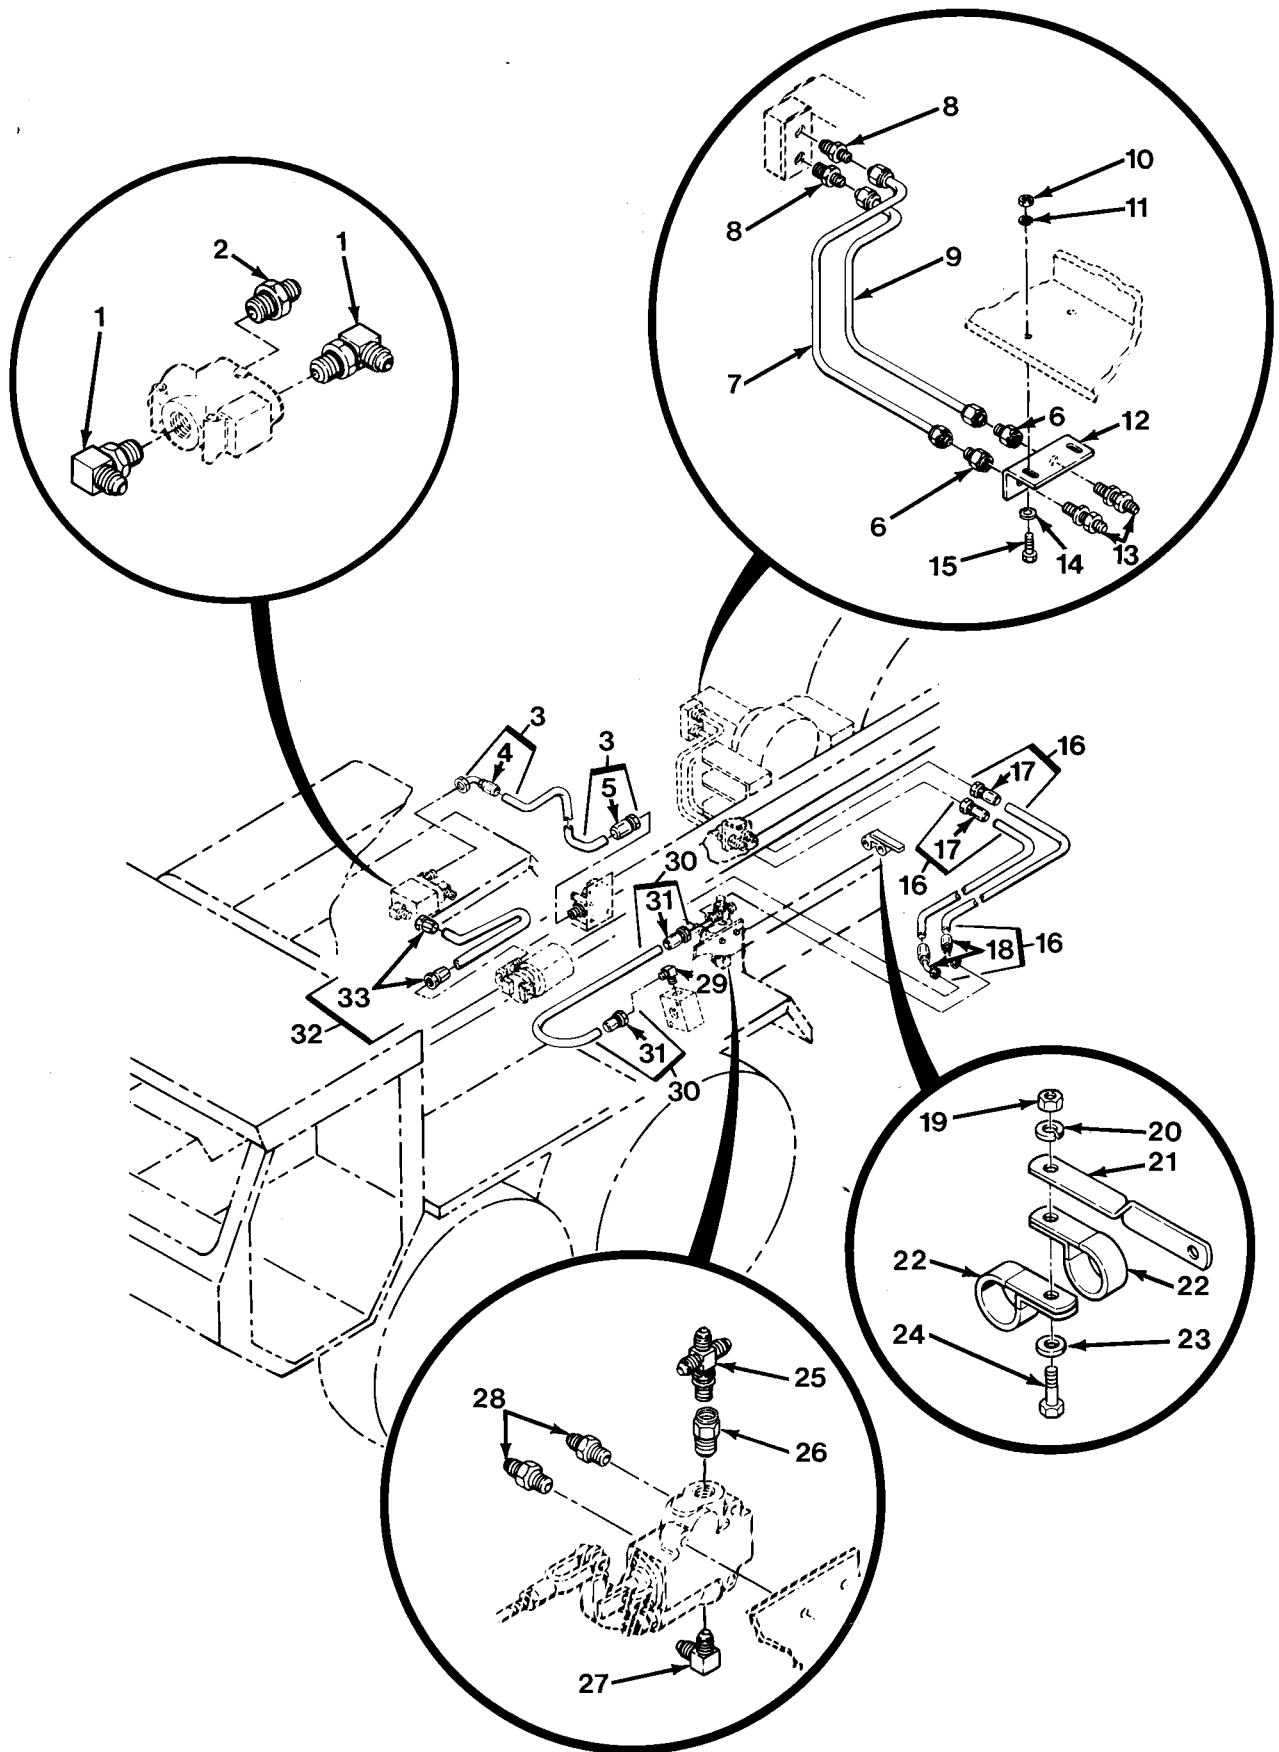

FIG.418 HYDRAULIC LINES AND FITTINGS - M984 (SHEET 1 OF 4)