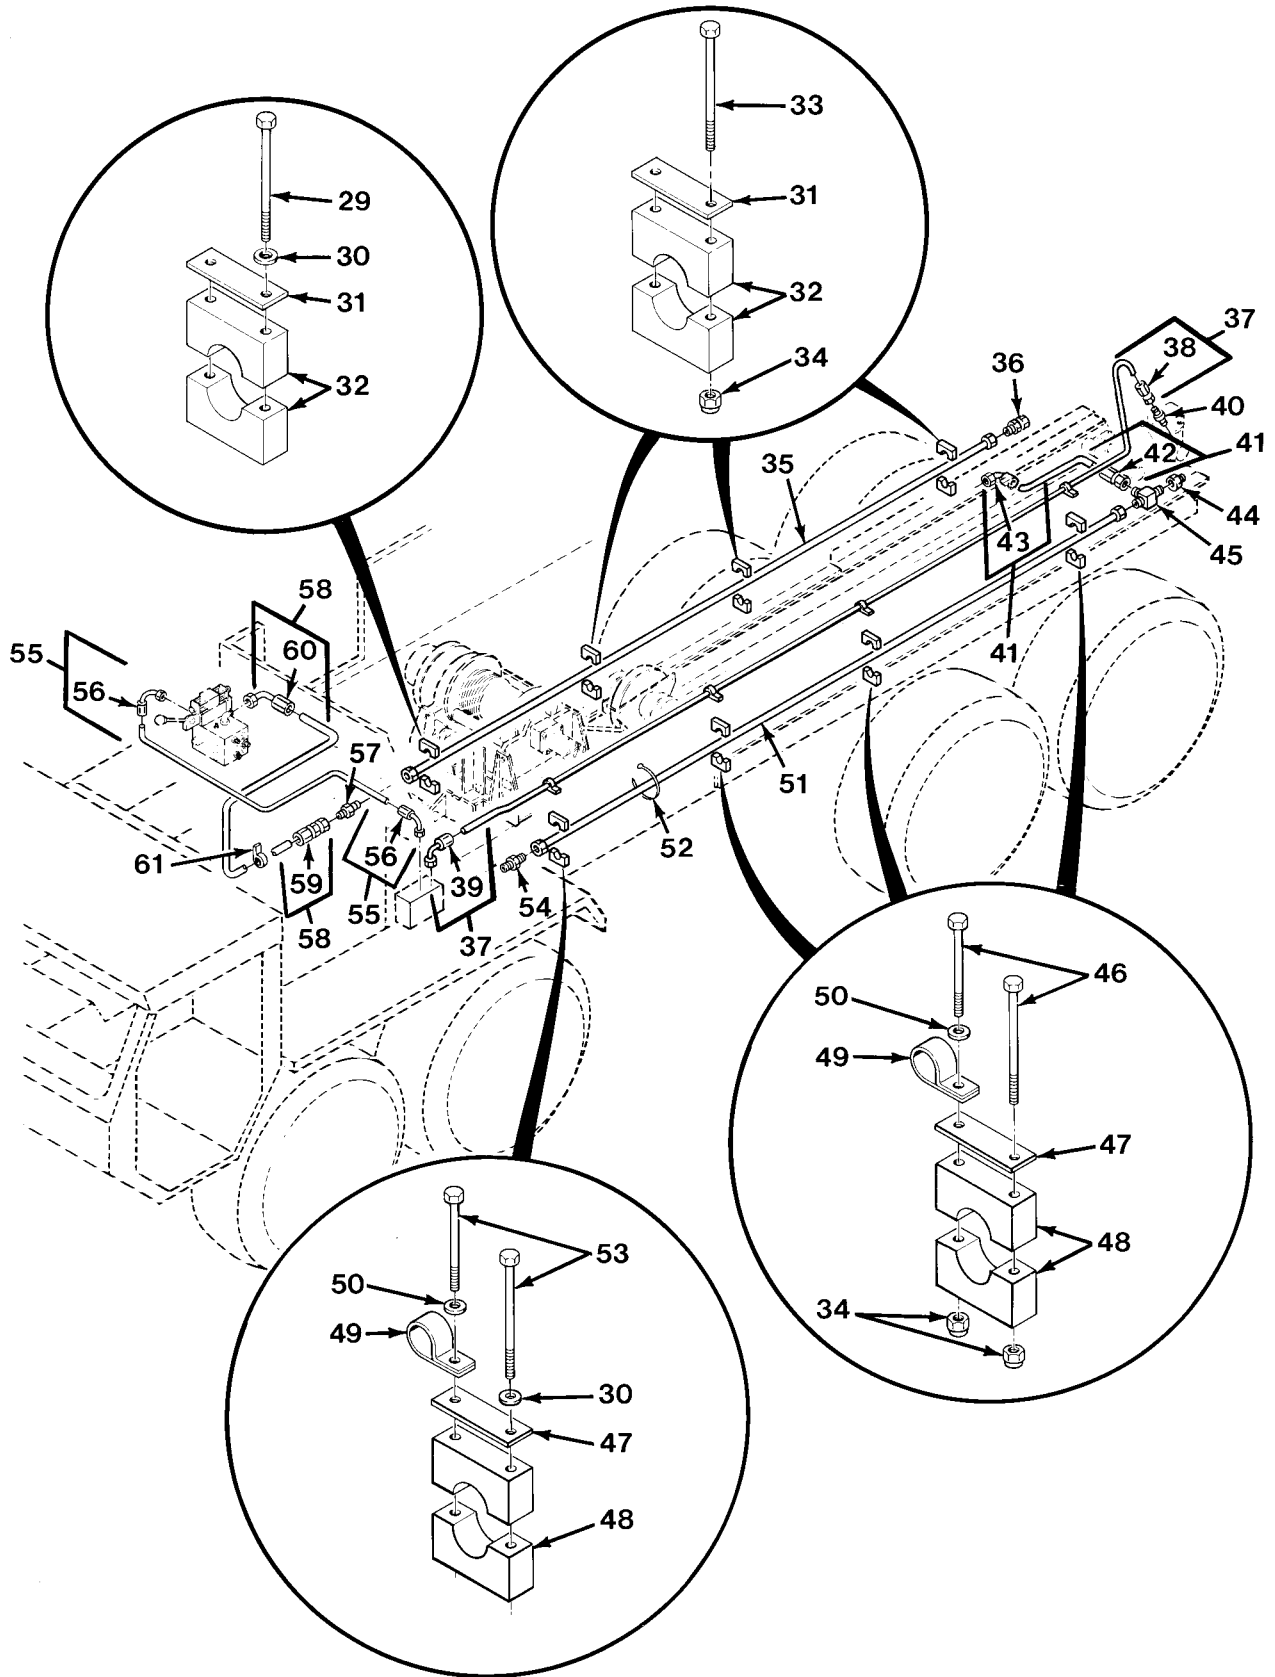

FIG.420 HYDRAULIC LINES AND FITTINGS - M984A1 (SHEET 1 OF 5)