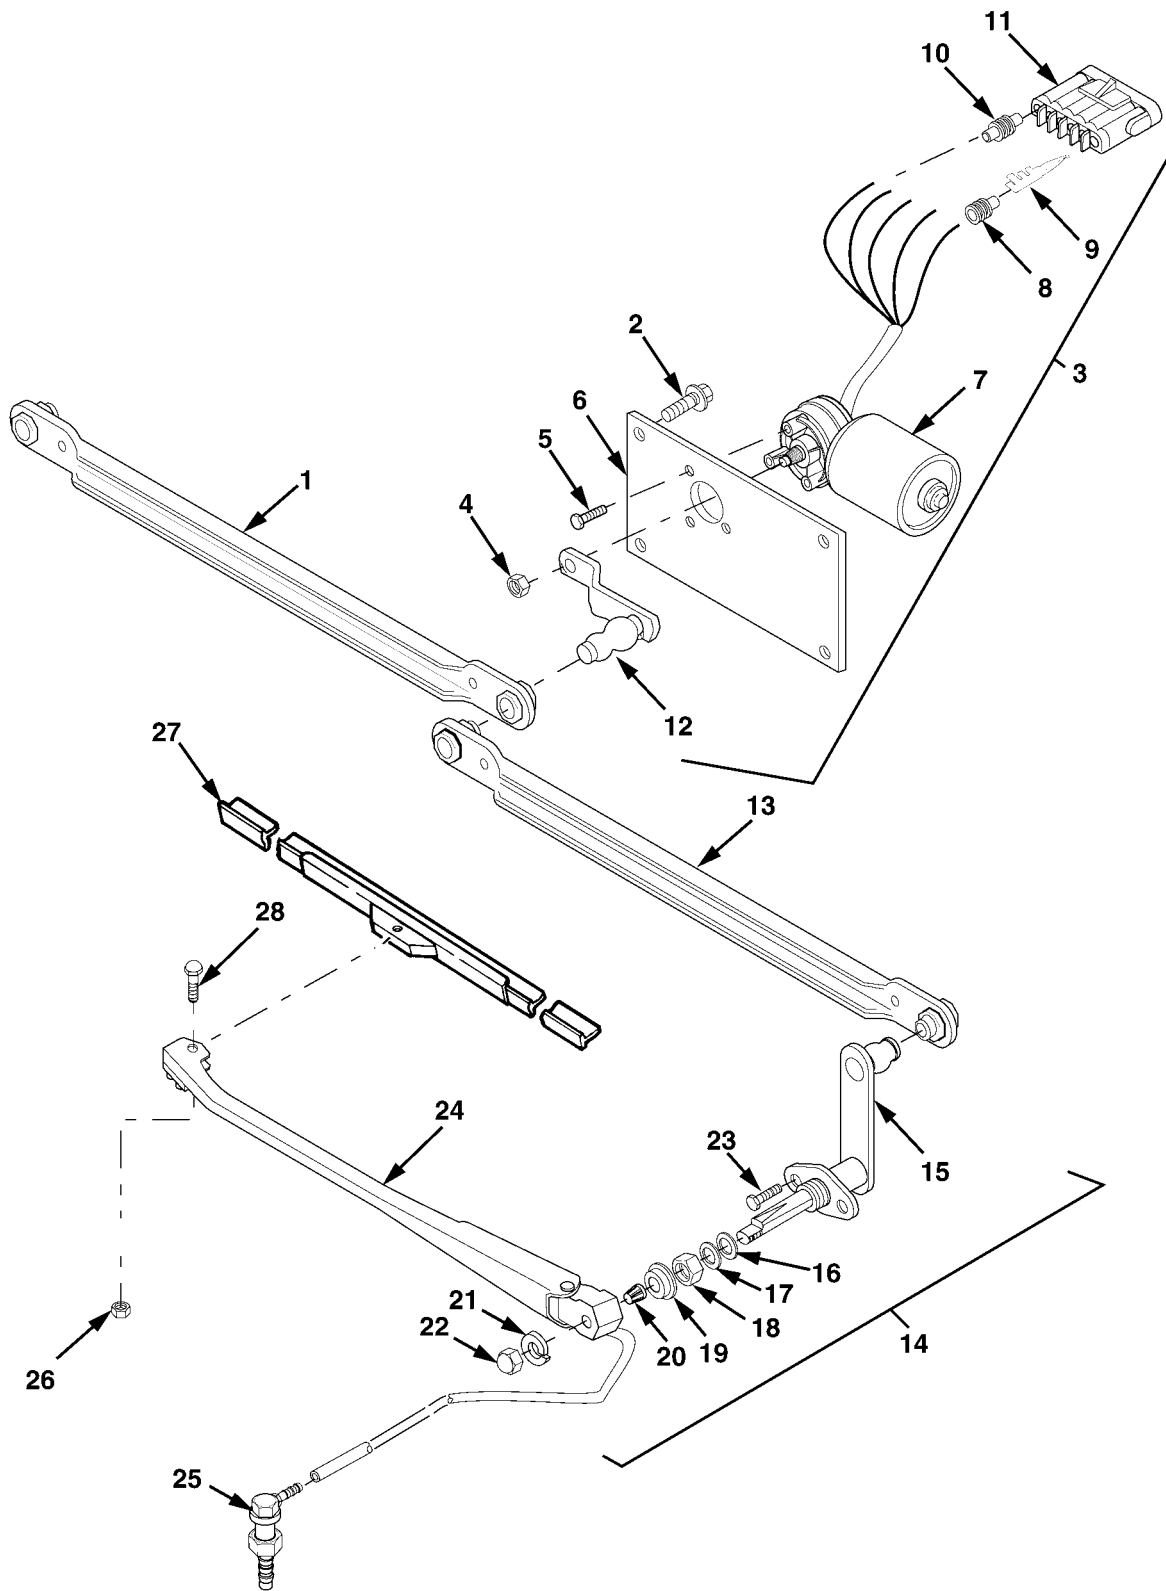

FIG.387A WINDSHIELD WIPER INSTALLATION, ELECTRIC