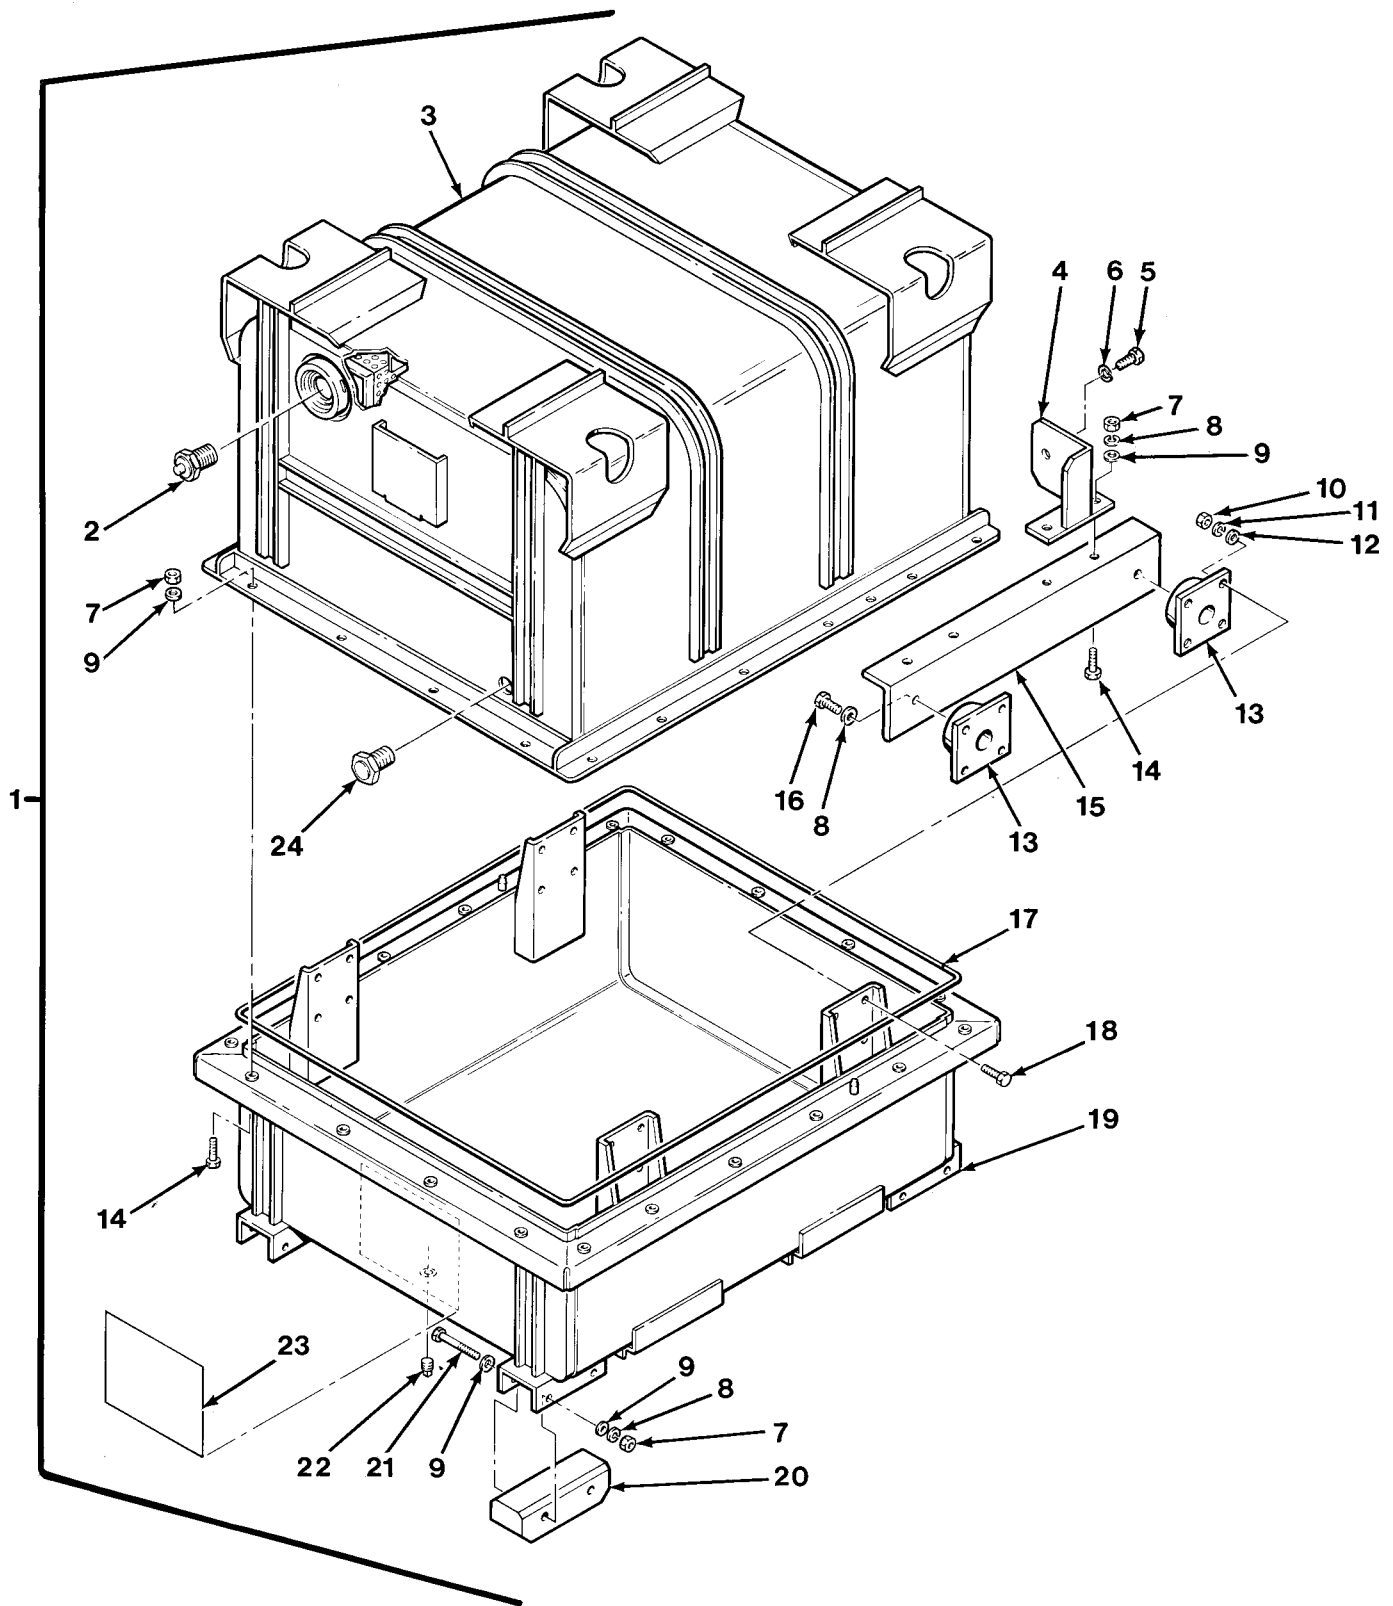

FIG.423 TRANSFER CASE SHIPPING CONTAINER

SECTION II

TM 9-2320-279-24P

(1) ITEM NO	(2) SMR CODE	(3) CAGEC CAGEC	(4) PART NUMBER	(5) DESCRIPTION AND USABLE ON CODES(UOC)	(6) QTY
GROUP 3301 REUSABLE SHIPPING CONTAINERS FIG.423 TRANSFER CASE SHIPPING CONTAINER					
1	PAFFF	33873	51178-2-001	SHIPPING AND STORAG	1
2	PAFZZ	08992	TA330-10-10-R	.VALVE,BREATHER	1
3	PFFZZ	33873	51178-2-003	.CONTAINER,UPPER SEC	1
4	PFFZZ	33873	51178-2-005	.SUPPORT,SHIPPING AN	4
5	PAFZZ	80204	B1821BH050C450N	.SCREW,CAP,HEXAGON H	8
6	PAFZZ	96906	MS35338-50	.WASHER,LOCK	8
7	PAOZZ	96906	MS51967-14	.NUT,PLAIN,HEXAGON	36
8	PAFZZ	96906	MS35338-48	.WASHER,LOCK	20
9	PAFZZ	96906	MS27183-18	.WASHER,FLAT	44
10	PAFZZ	96906	MS51967-5	.NUT,PLAIN,HEXAGON	16
11	PAFZZ	96906	MS35338-45	.WASHER,LOCK	16
12	PAFZZ	96906	MS27183-12	.WASHER,FLAT	16
13	PAFZZ	33873	51178-1-105	.SUPPORT,SHIPPING AN	4
14	PAFZZ	80204	B1821BH050C150N	.SCREW,CAP,HEXAGON H	28
15	PFFZZ	33873	51178-2-102	.SUPPORT,SHIPPING AN	2
16	PAFZZ	96906	MS90727-108	.SCREW,CAP,HEXAGON H	4
17	PAFZZ	33873	51178-2-100	.SEAL,NONMETALLIC RO	1
18	PAFZZ	96906	MS90725-34	.BOLT,MACHINE	16
19	PFFZZ	33873	51178-2-002	.CONTAINER,LOWER SEC	1
20	PFFZZ	33873	51178-1-101	.SKID,PLATFORM	4
21	PAFZZ	80204	B1821BH050C500N	.SCREW,CAP,HEXAGON H	8
22	PAFZZ	96906	MS20913-6S	.PLUG,PIPE	1
23	PAFZZ	33873	51178-2-101	.MARKER,IDENTIFICATI	1
24	PAFZZ	19207	10906697	.INDICATOR,HUMIDITY	1

END OF FIGURE