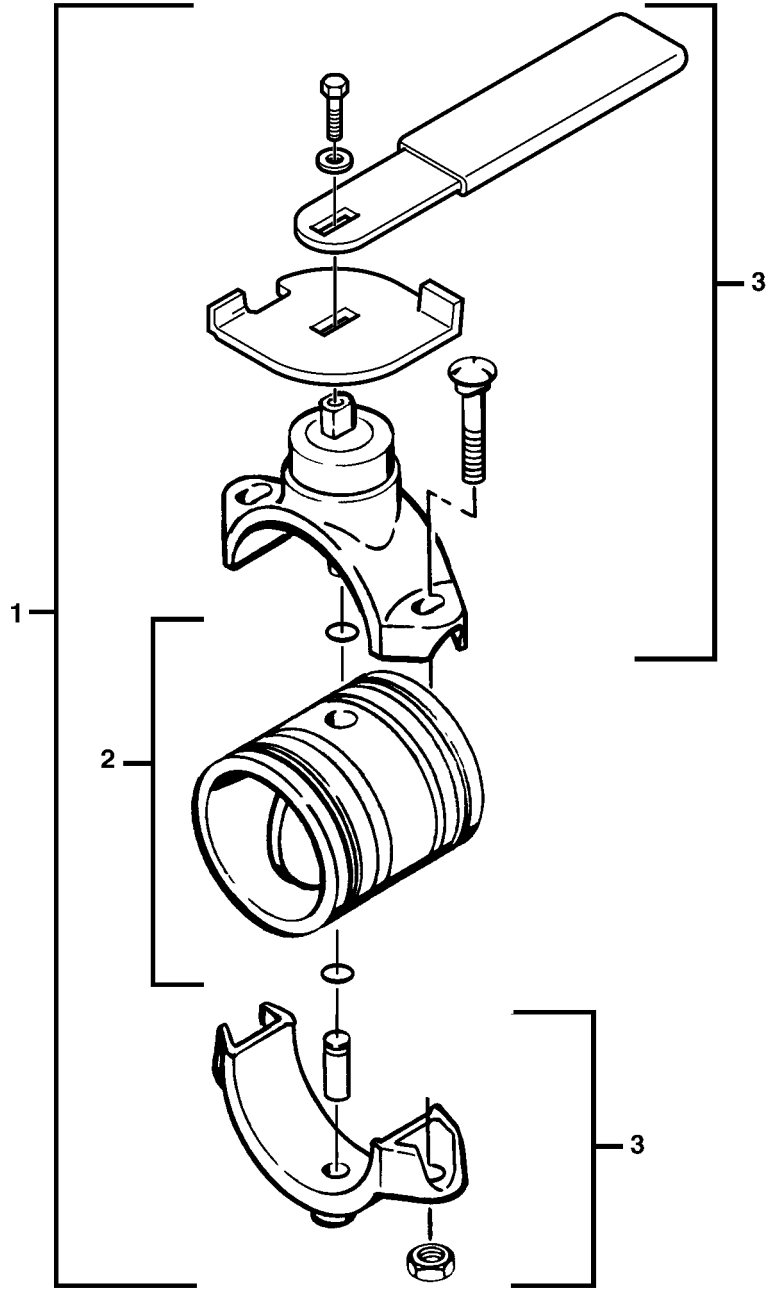

END OF FIGURE

FIG.451 V3 SUCTION LINE VALVE/V17 GRAVITY VALVE

SECTION II

TM 9-2320-279-24P, C01

(1) ITEM NO	(2) SMR CODE	(3) CAGEC CAGEC	(4) PART NUMBER	(5) DESCRIPTION AND USABLE ON CODES(UOC)	(6) QTY
				GROUP 7203 VALVE, FITTINGS, LINES FIG.451 V3 SUCTION LINE VALVE/V17 GRAVITY VALVE	
* 1	PAOHH	79154	V040700XT0	VALVE,BUTTERFLY	2
				UOC:H02,H07	
* 2	PAOZZ	79154	K04070001D	.KIT,BODY	1
				UOC:H02,H07	
* 3	PAOZZ	79154	K04070002A	.KIT,UPPER HOUSING	1
				UOC:H02,H07	