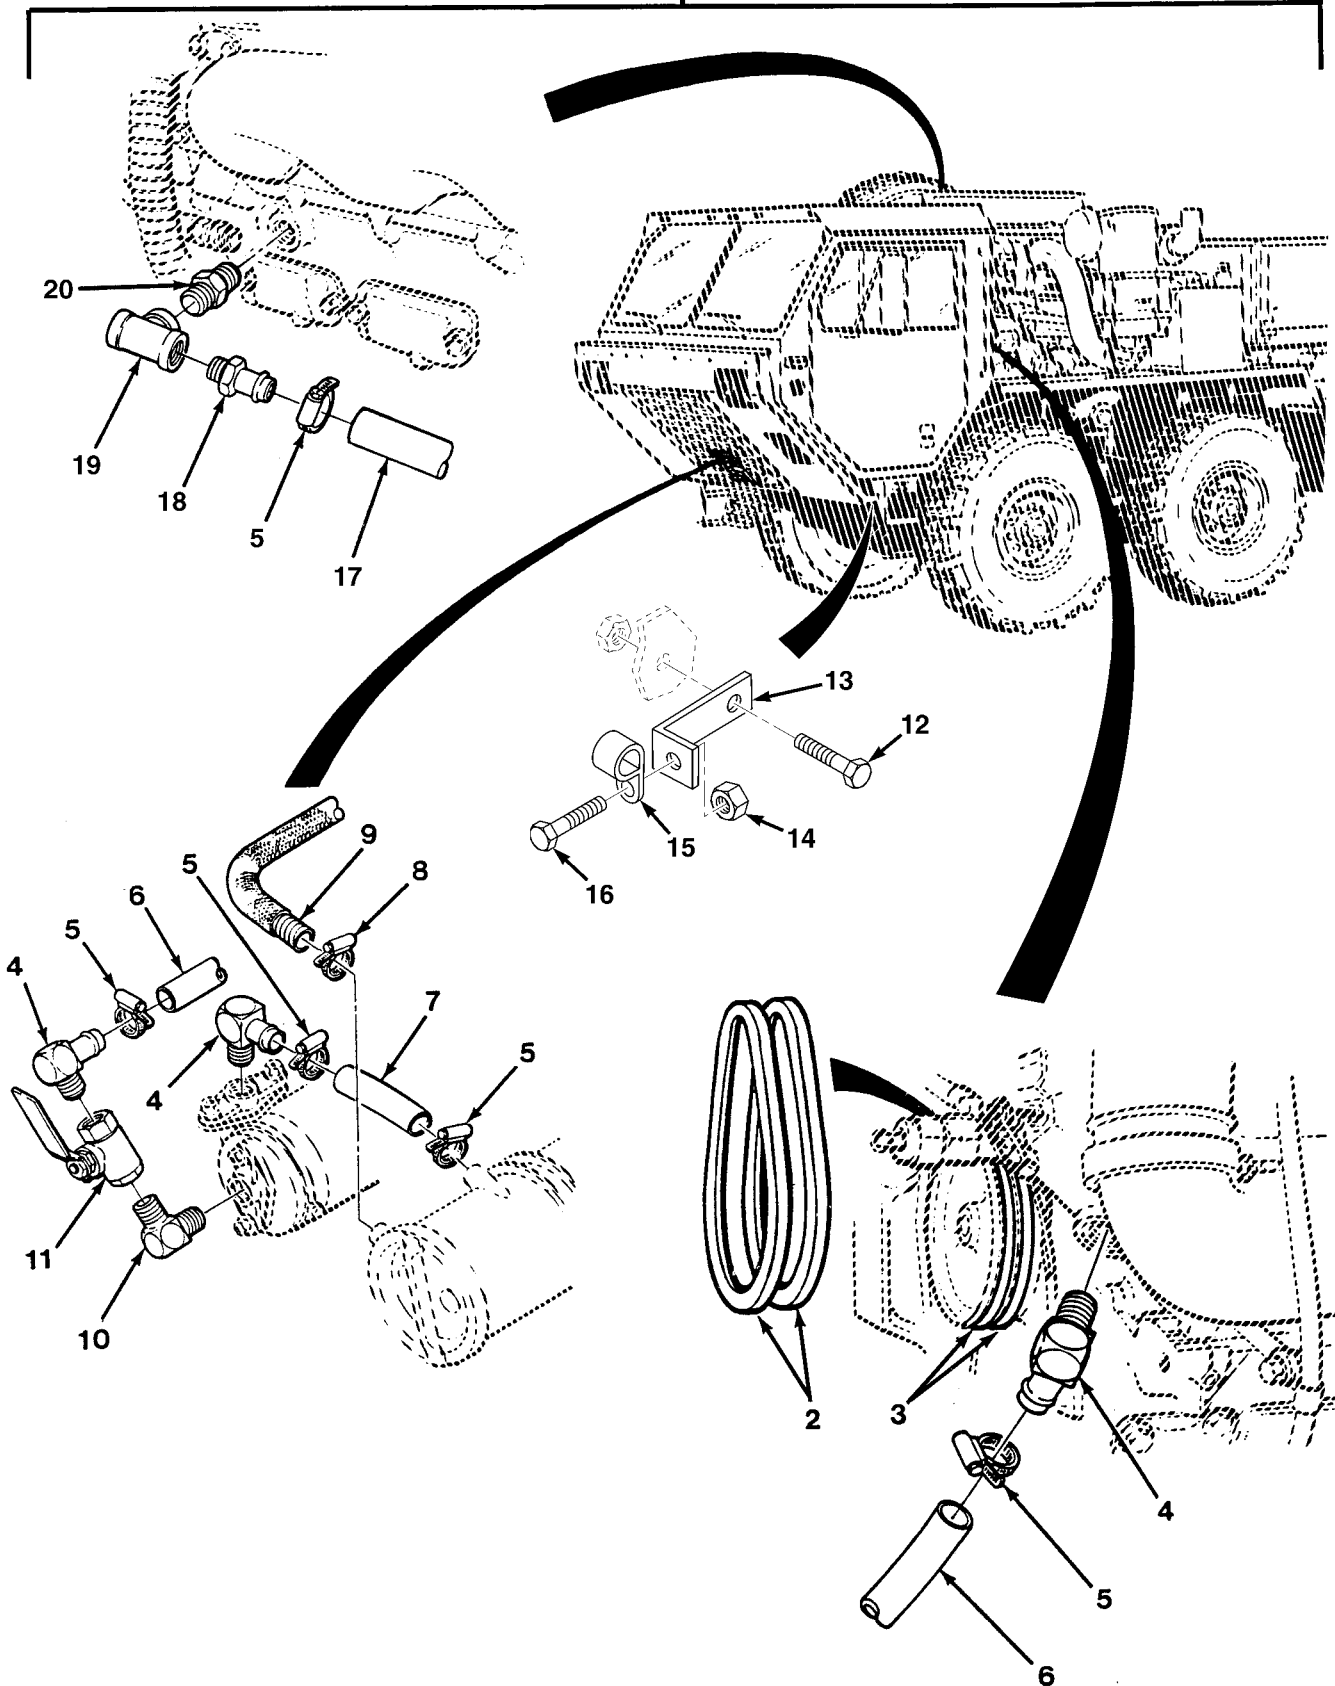

END OF FIGURE

1

FIG. 424 ARCTIC HEATER KIT

SECTION II			TM 9-2320-279-24P, C02		(6)
(1)	(2)	(3)	(4)	(5)	(6)
ITEM NO	SMR CODE	CAGEC	PART NUMBER	DESCRIPTION AND USABLE ON CODES(UOC)	QTY
GROUP 3303 WINTERIZATION KITS FIG.424 ARCTIC HEATER KIT					
1	PDFFF	45152	1970090U	ENGINE ARCTIC KIT	1
2	PAOZZ	45152	68658AX	.BELTS,V,MATCHED SET	1
3	PAOZZ	96906	MS51065RP45-2	.BELTS,V,MATCHED SET	1
4	PAOZZ	99103	23916-16-12	.ELBOW,PIPE TO HOSE	2
5	PAOZZ	35871	ET-20	.CLAMP,HOSE	6
6	MOOZZ	45152	69940AX92	.HOSE,HOT WATER MAKE FROM HOSE P/N ... 3230-0293 (24161), 92IN	1
7	MOOZZ	45152	69940AX8	.HOSE,HOT WATER MAKE FROM HOSE P/N ... 3230-0293 (24161), 8IN	1
8	PAOZZ	66295	C-P-C20P	.CLAMP,HOSE	2
9	PAOZZ	1C645	CA0 30 009	.PIPE,EXHAUST	1
10	PAOZZ	01276	2085-12-12S	.ELBOW,PIPE	1
11	PAOZZ	72219	70-1401	.VALVE,BALL	1
* 12	PAOZZ	52167	WC0414PB	.BOLT,MACHINE	1
* 13	PAOZZ	45152	1916490	.BRACKET,ANGLE	1
* 14	PAOZZ	82458	T893R	.NUT,SELF-LOCKING,EW,HEX	1
* 15	PAOZZ	75272	COV1713	.CLIP,CUSHION	1
* 16	PAOZZ	52167	WC0412PB	.BOLT,MACHINE	1
* 17	MOOZZ	45152	69940AX112	.HOSE,HOT WATER MAKE FROM HOSE P/N ... 3230-0293 (24161), 112IN	1
* 18	PAOZZ	99103	HI-1612	.ADAPTER,STRAIGHT,PI	2
* 19	PAOZZ	45152	53371AX	.TEE	1
* 20	PAOZZ	01276	2083-12-12S	.NIPPLE,PIPE	1