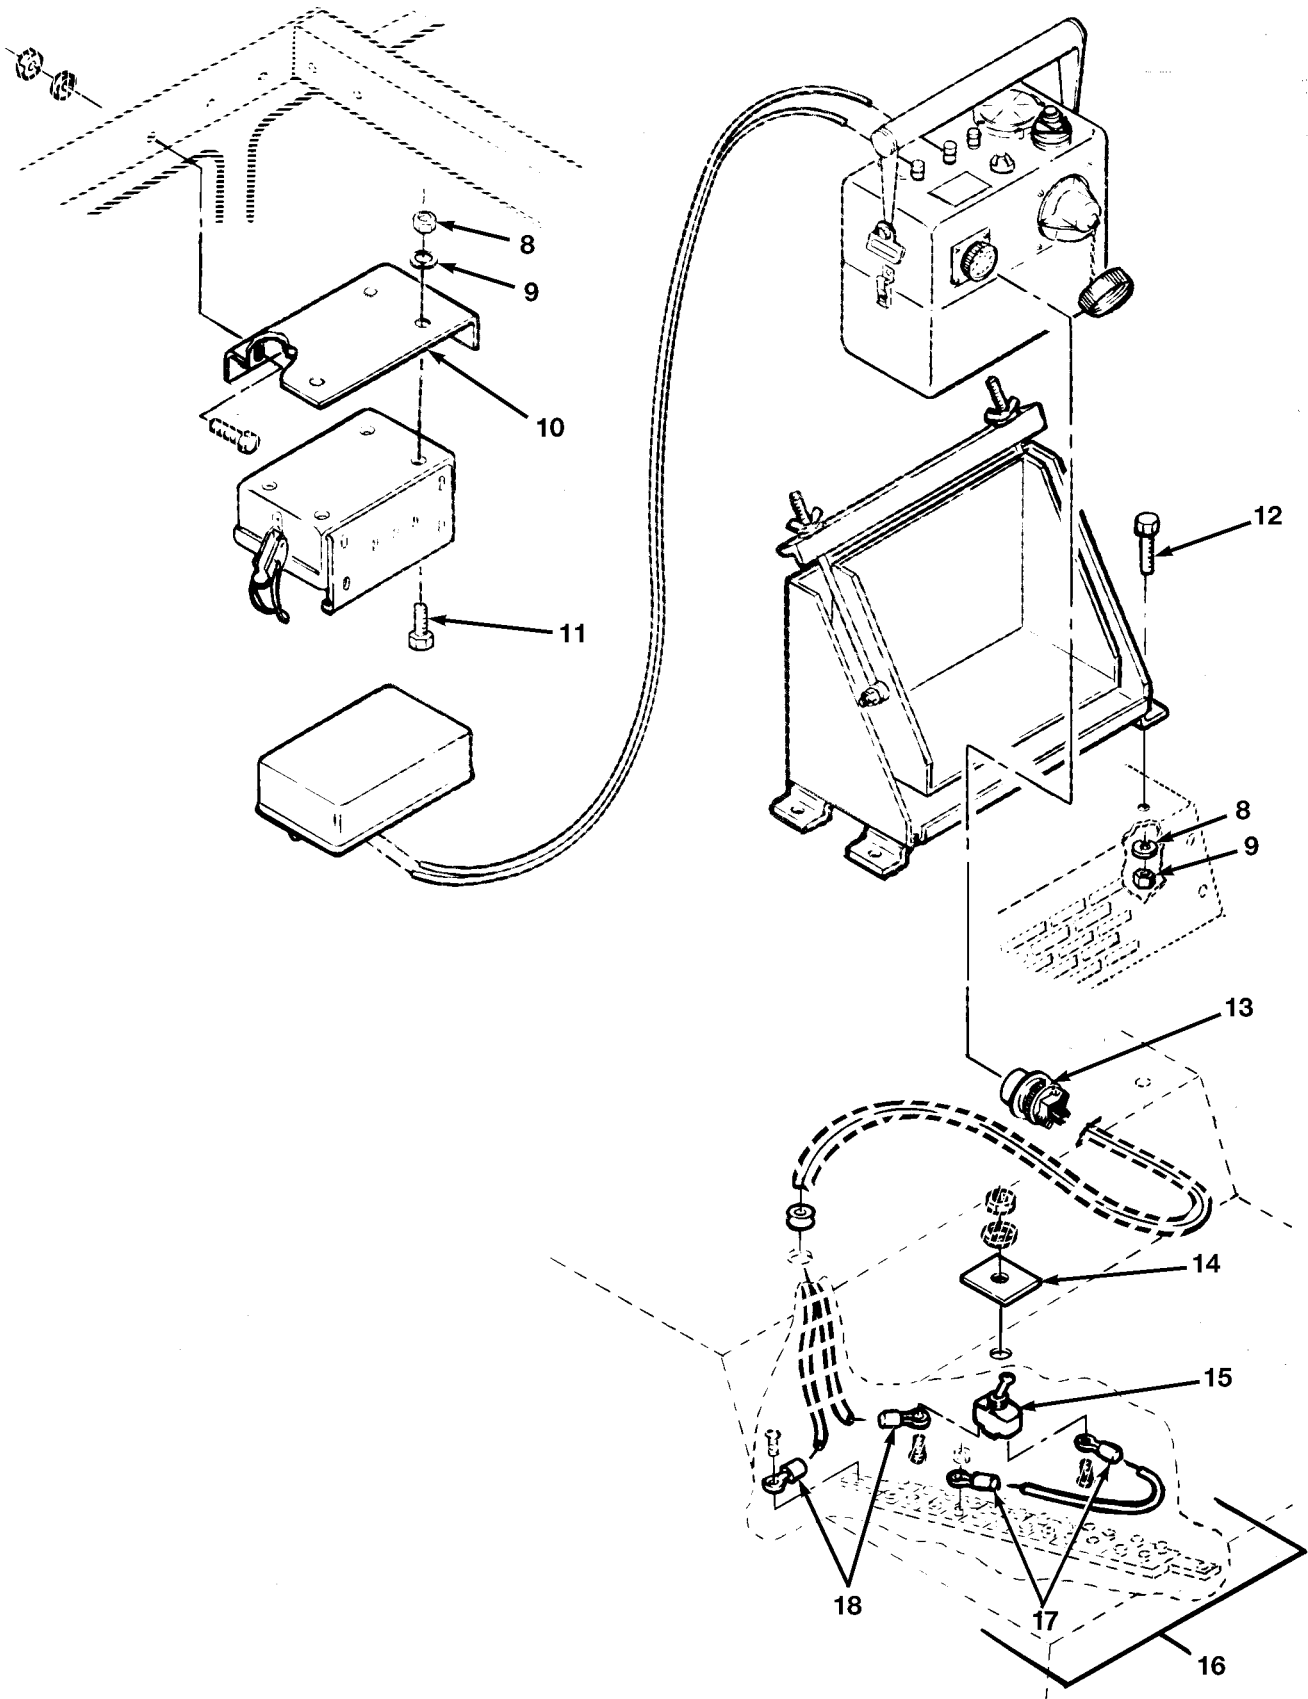

FIG.473 M8 CHEMICAL ALARM INSTALLATION (SHEET 1 OF 2)

FIG. 473 M8 CHEMICAL ALARM INSTALLATION (SHEET 2 OF 2)