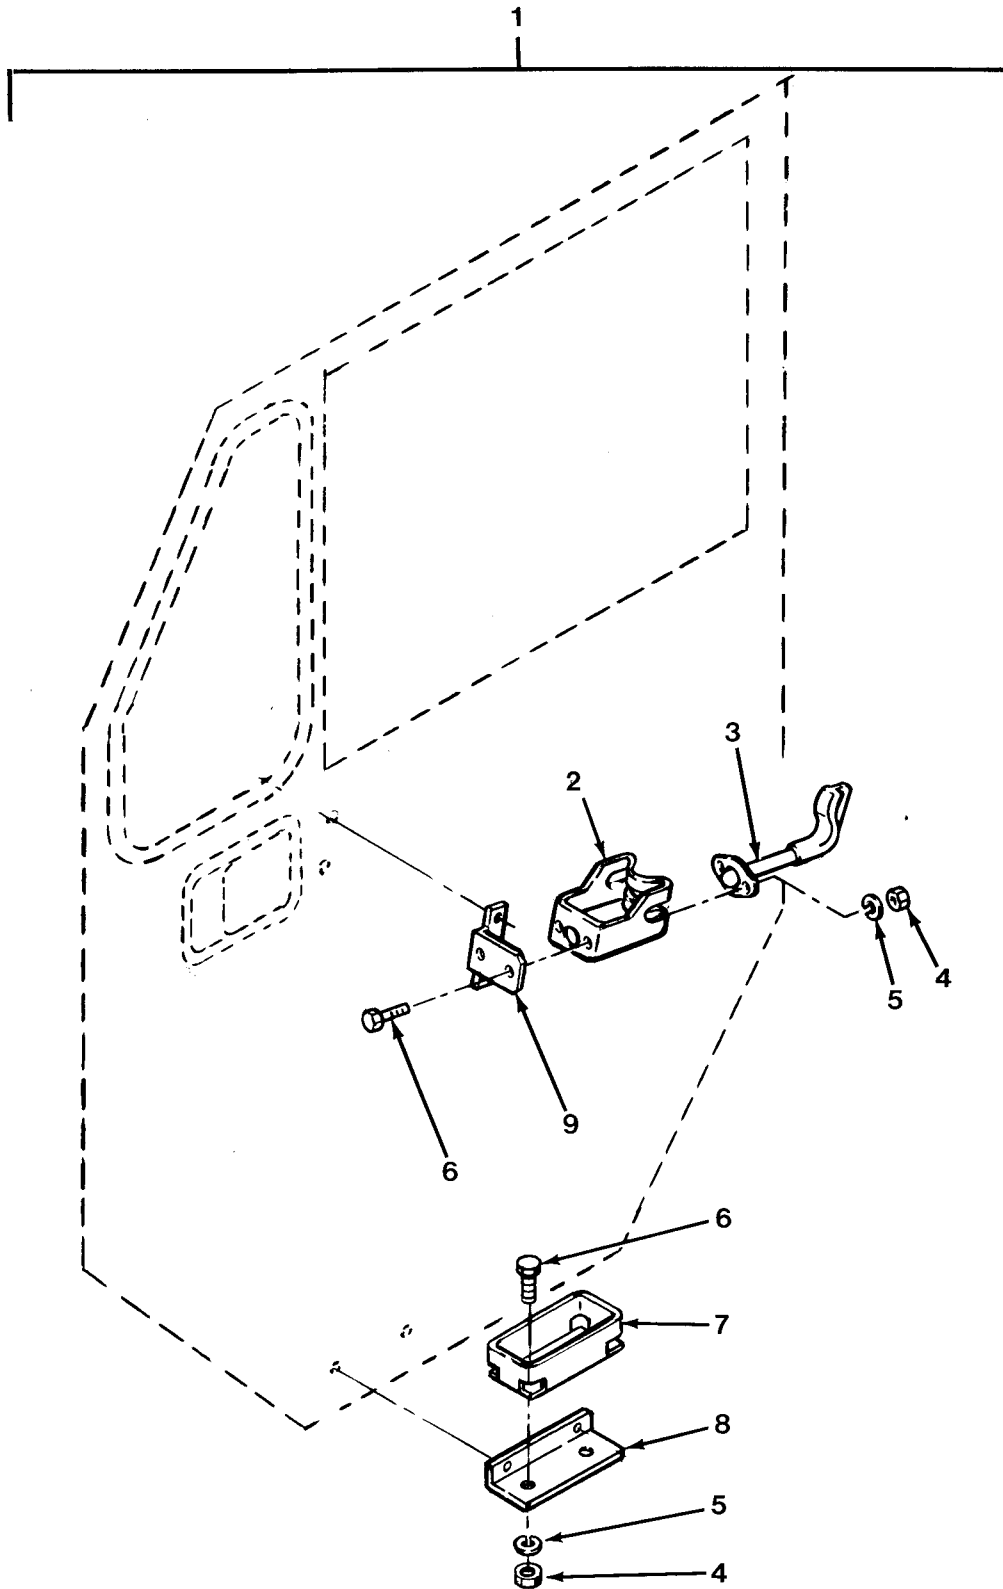

END OF FIGURE

FIG. 434 RIFLE MOUNTING

SECTION II

TM 9-2320-279-24P

(1) ITEM NO	(2) SMR CODE	(3) CAGEC CAGEC	(4) PART NUMBER	(5) DESCRIPTION AND USABLE ON CODES(UOC)	(6) QTY
GROUP 3401 PRIMARY ARMAMENT					
FIG.434 RIFLE MOUNTING					
1	PFOZZ	19207	5705590	MOUNT,RIFLE	1
2	PAOZZ	19207	11630581	.BRACKET,MOUNTING,CA	2
3	PAOZZ	19207	11630529	.RACK,STORAGE,SMALL	2
4	PAOZZ	96906	MS51967-2	.NUT,PLAIN,HEXAGON	8
5	PAOZZ	96906	MS35338-44	.WASHER,LOCK	8
6	PAOZZ	45152	2109HX1	.SCREW,CAP,HEXAGON H	8
7	PAOZZ	19207	11630594	.SUPPORT,RIFLE MOUNT	2
8	PFOZZ	45152	1376360	.BRACKET,ANGLE	2
9	PFOZZ	45152	1376350	.BRACKET,ANGLE	2