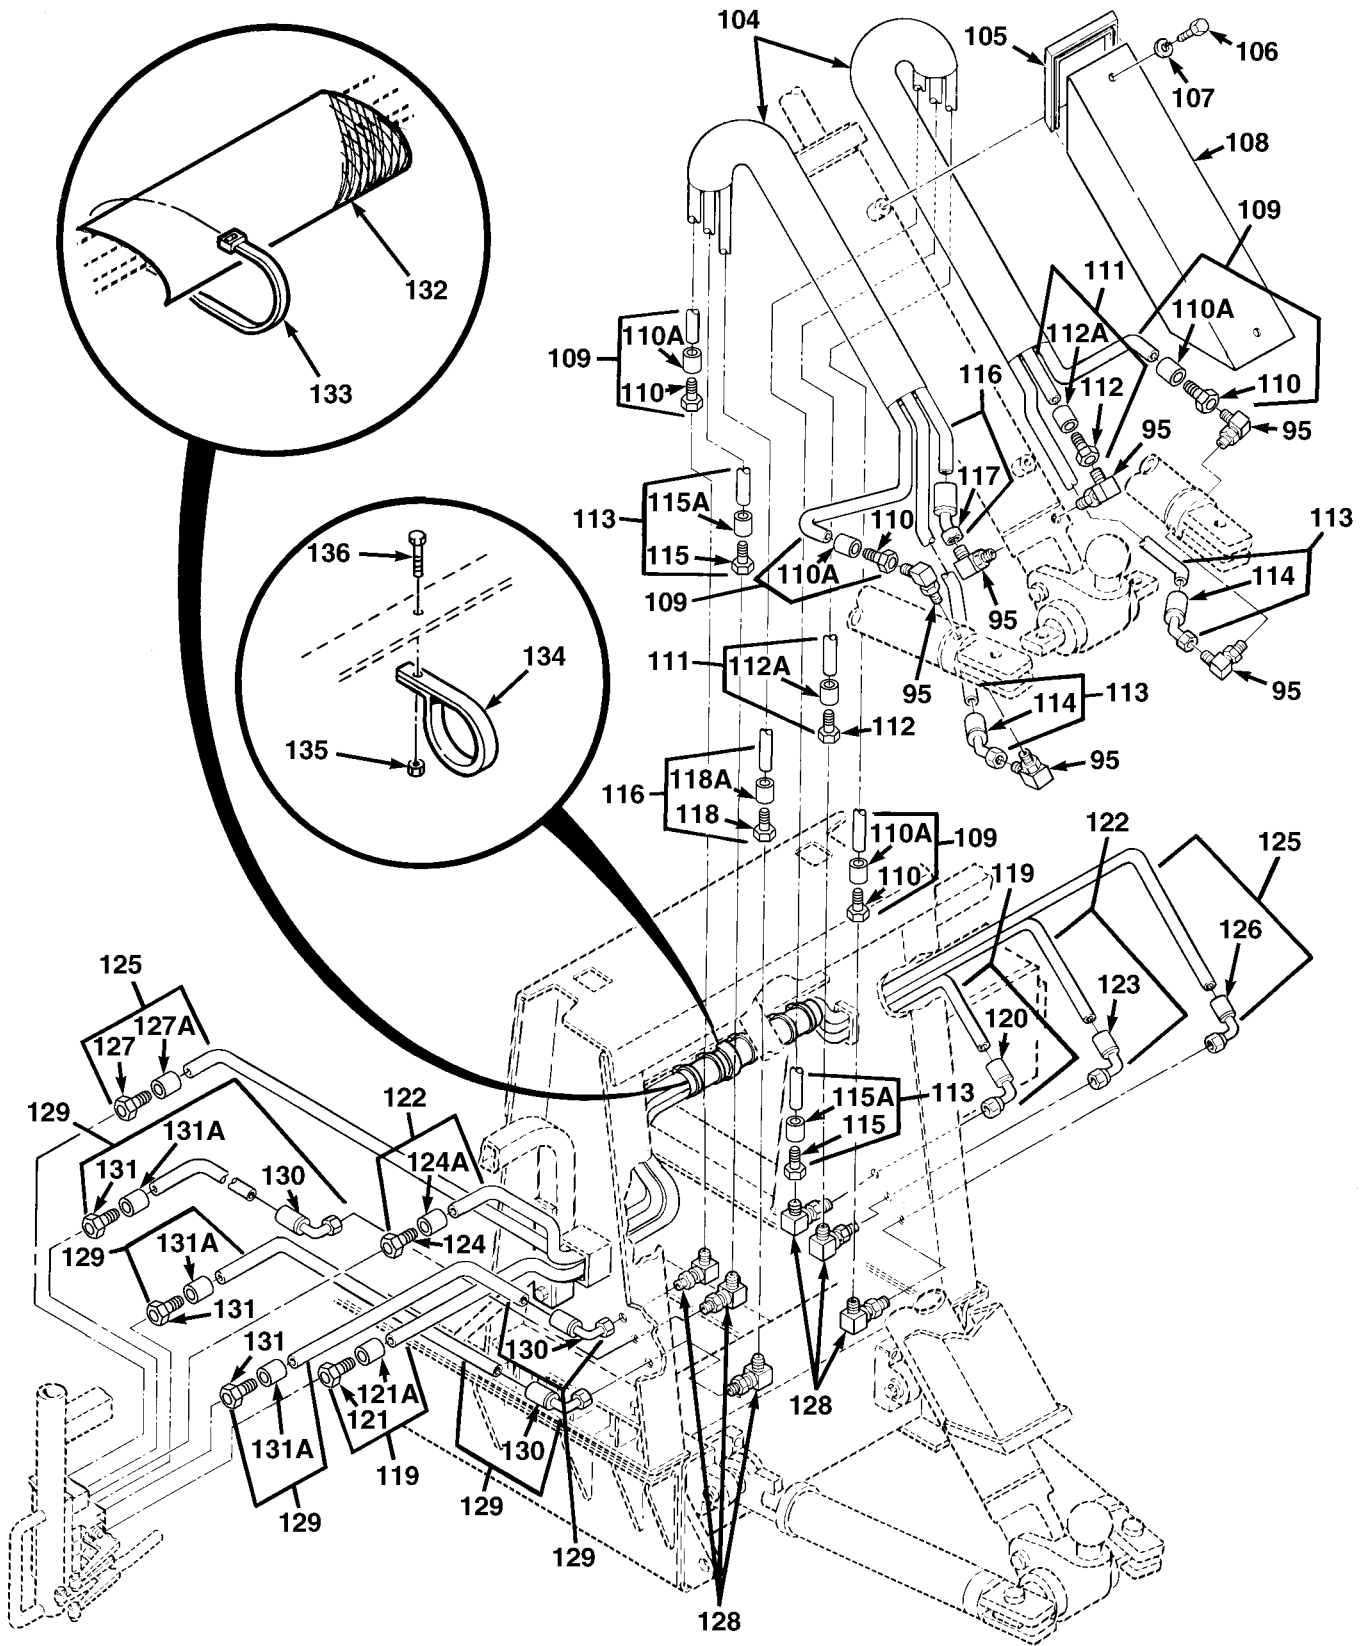

FIG.420 HYDRAULIC LINES AND FITTINGS - M984A1 (SHEET 4 OF 5)

FIG. 420 HYDRAULIC LINES AND FITTINGS - M984A1 (SHEET 5 OF 5)

SECTION II				TM 9-2320-279-24P, C02		(6)
(1)	(2)	(3)	(4)	(5)		(6)
ITEM NO	SMR CODE	CAGEC	PART NUMBER	DESCRIPTION AND USABLE ON CODES(UOC)		QTY
				GROUP 2406 STRAINERS, FILTERS, LINES AND FITTINGS, ETC. FIG.420 HYDRAULIC LINES AND FITTINGS - M984A1		
1	PAOZZ	81343	4-8 070120CA	ADAPTER, STRAIGHT, TU UOC:H40		1
2	PAOZZ	96906	MS51527A12	ELBOW, TUBE TO BOSS UOC:H40		3
3	PAOZZ	96906	MS51525A12	ADAPTER, STRAIGHT, TU UOC:H40		4
4	PAOZZ	01276	202702-16-20S	ADAPTER, STRAIGHT, TU UOC:H40		1
5	PAOZZ	96906	MS51525A6	ADAPTER, STRAIGHT, TU UOC:H40		1
6	PAOZZ	96906	MS51525A16	ADAPTER, STRAIGHT, TU UOC:H40		2
*	7	MFOZZ	01276 FG10056KKM0270	HOSE ASSEMBLY MAKE FROM HOSE, P/N 2781-12-RL UOC:H40		2
*	8	PAFZZ	01276 1SA12FJ12	.ADAPTER, STRAIGHT, TU UOC:H40		1
*	9	PAFZZ	01276 1SA12FJA12	.ELBOW, FLANGE TO HOS UOC:H40		1
10	PAOZZ	01276	202702-8-10S	ADAPTER, STRAIGHT, TU UOC:H40		2
11	PAOZZ	45152	1355370U	TUBE ASSEMBLY, METAL UOC:H40		1
12	PAOZZ	96906	MS35690-604	NUT, PLAIN, HEXAGON UOC:H40		2
13	PAOZZ	96906	MS35338-46	WASHER, LOCK UOC:H40		2
14	PAOZZ	01276	2215-12-10S	REDUCER, TUBE UOC:H40		2
15	PAOZZ	45152	1357840	BRACKET, ANGLE UOC:H40		1
16	PAOZZ	96906	MS51520A12	ADAPTER, STRAIGHT, TU UOC:H40		2
17	PAOZZ	80204	B1821BH038C113N	SCREW, CAP, HEXAGON H UOC:H40		2
18	PAOZZ	96906	MS27183-14	WASHER, FLAT UOC:H40		2
19	PAOZZ	45152	1355360U	TUBE ASSEMBLY, METAL UOC:H40		1
20	MFOZZ	01276	FG1002KKK0400	HOSE ASSEMBLY MAKE FROM HOSE, P/N 2781-12-RL UOC:H40		2
21	PAFZZ	01276	191100H12-12S	.ADAPTER, STRAIGHT, TU UOC:H40		1
22	PAFZZ	01276	191113-12-12S	.ELBOW, TUBE TO HOSE UOC:H40		1