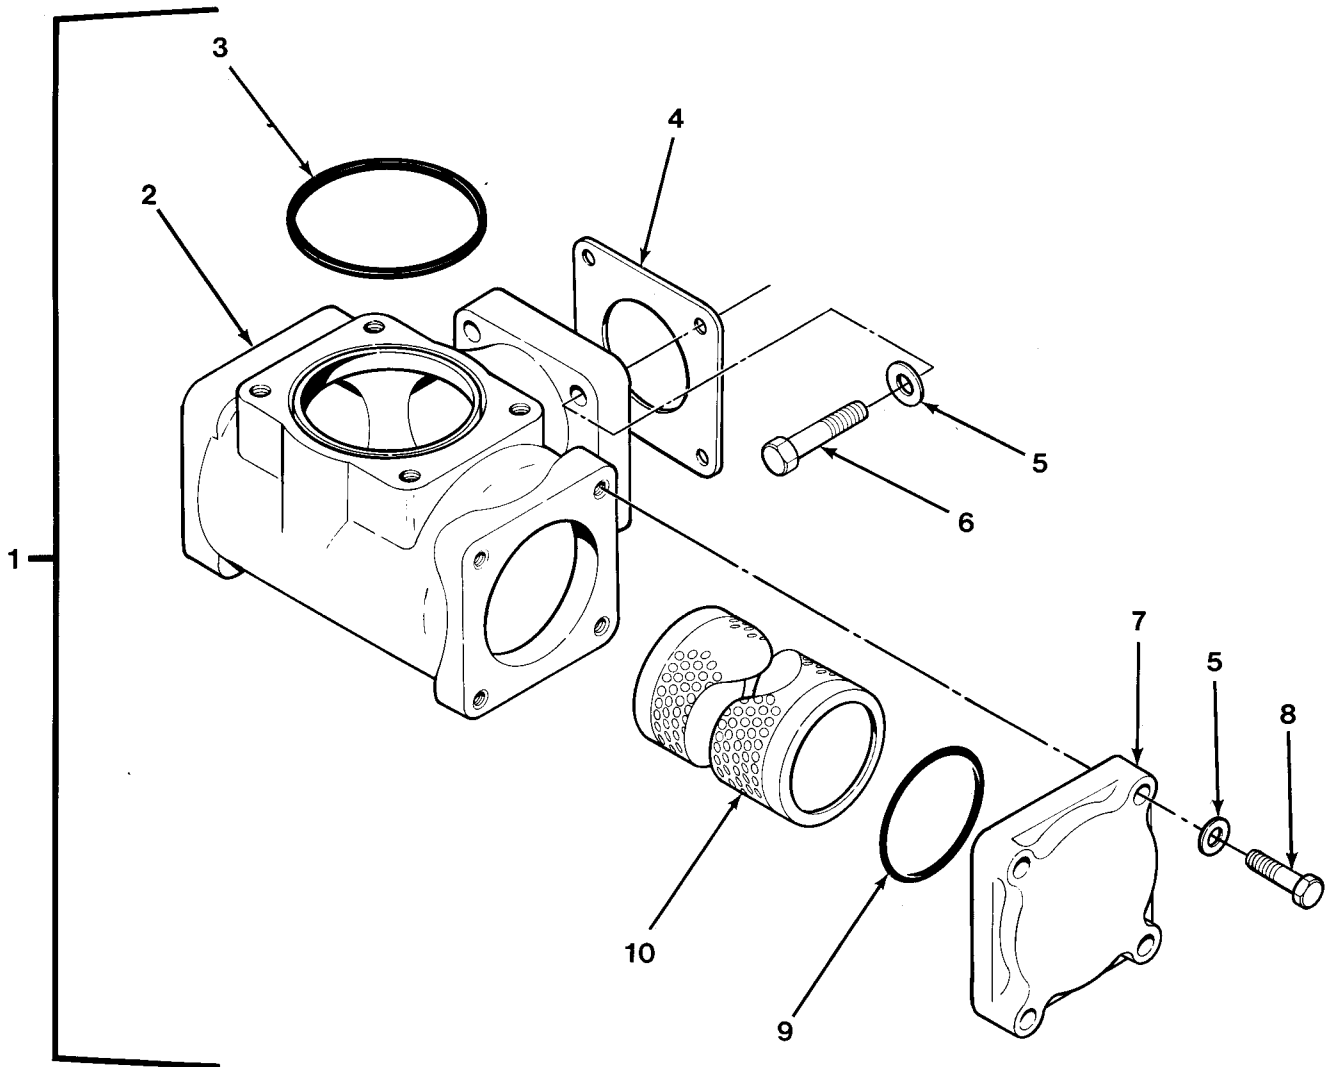

FIG.448 FLOWMETER STRAINER