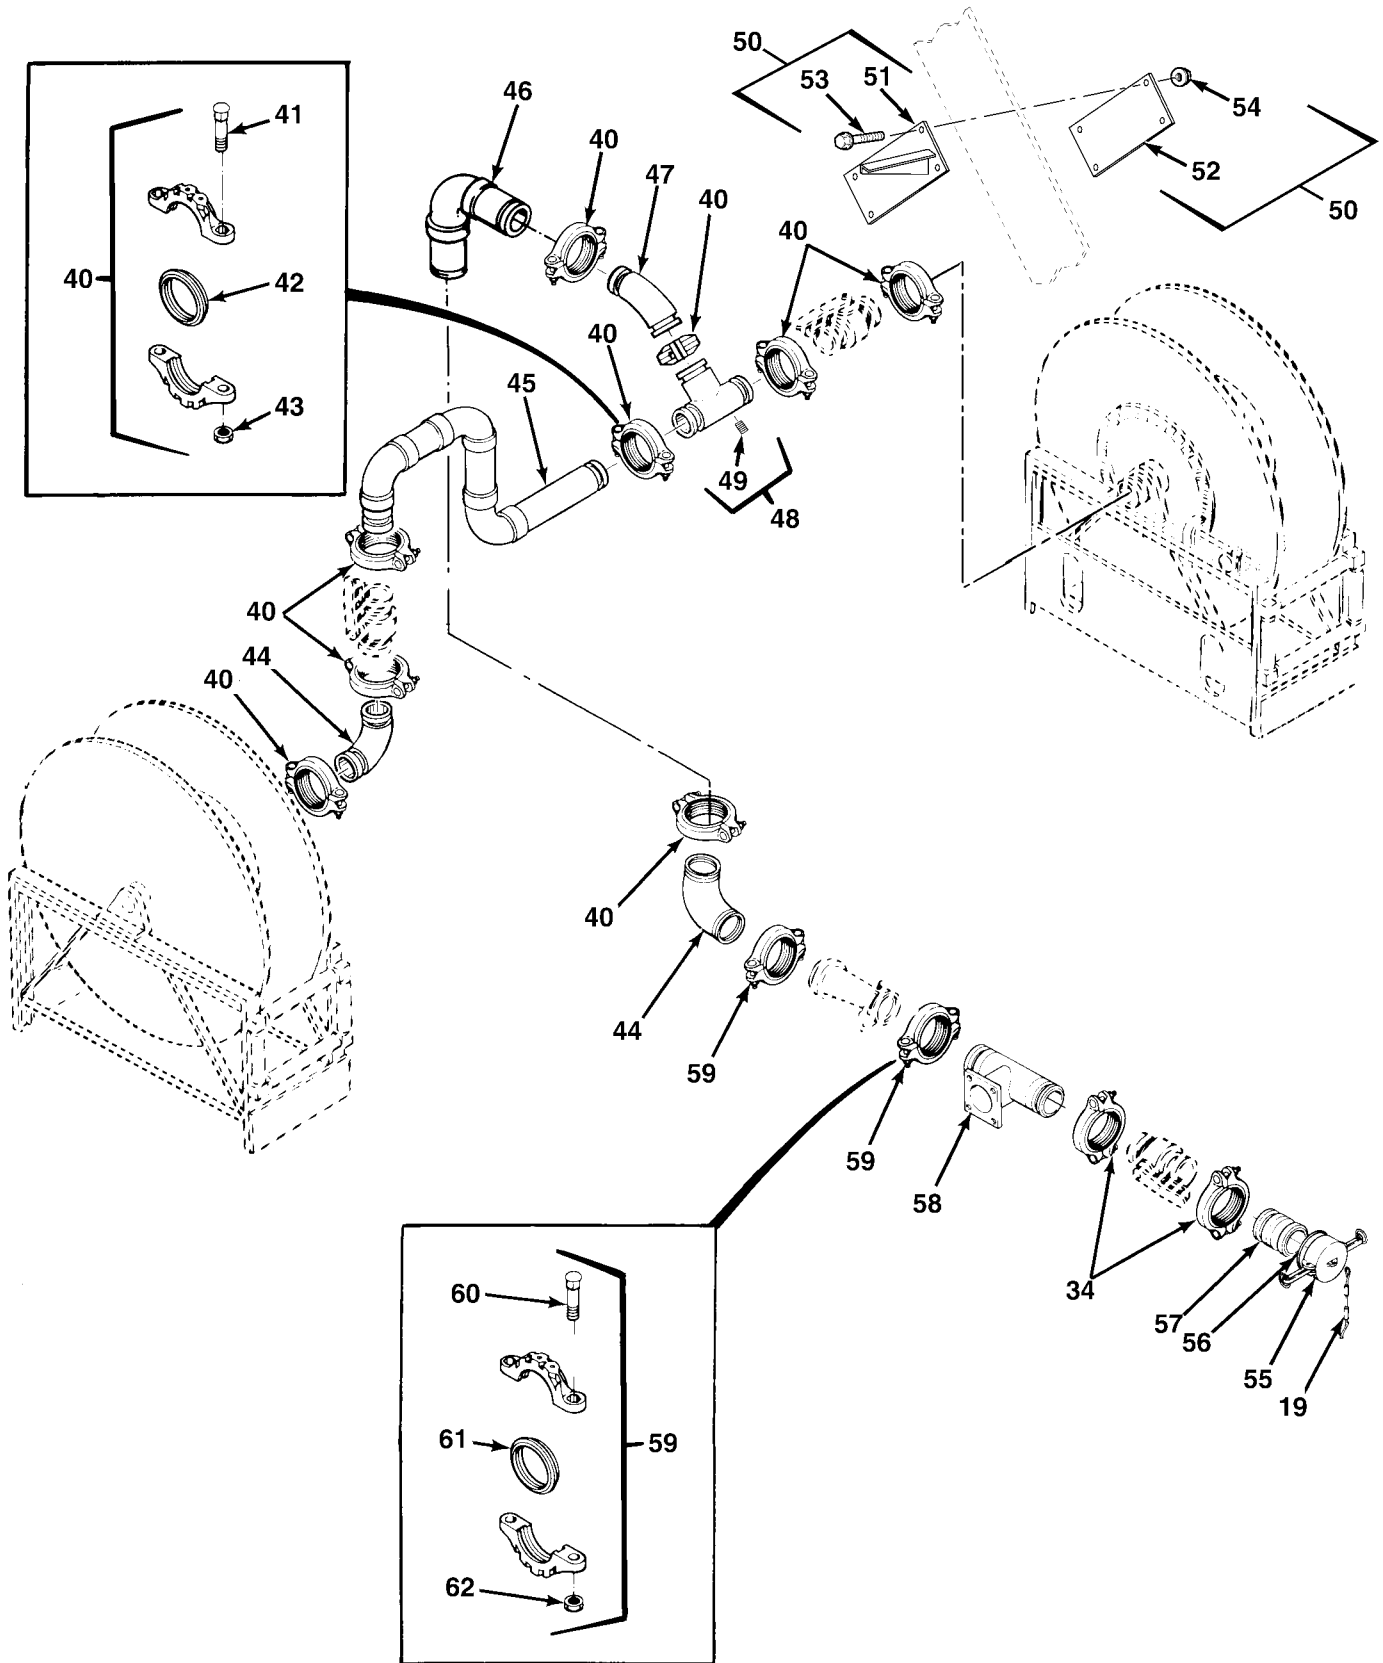

FIG.449 MODULE PIPING INSTALLATION (SHEET 1 OF 6)