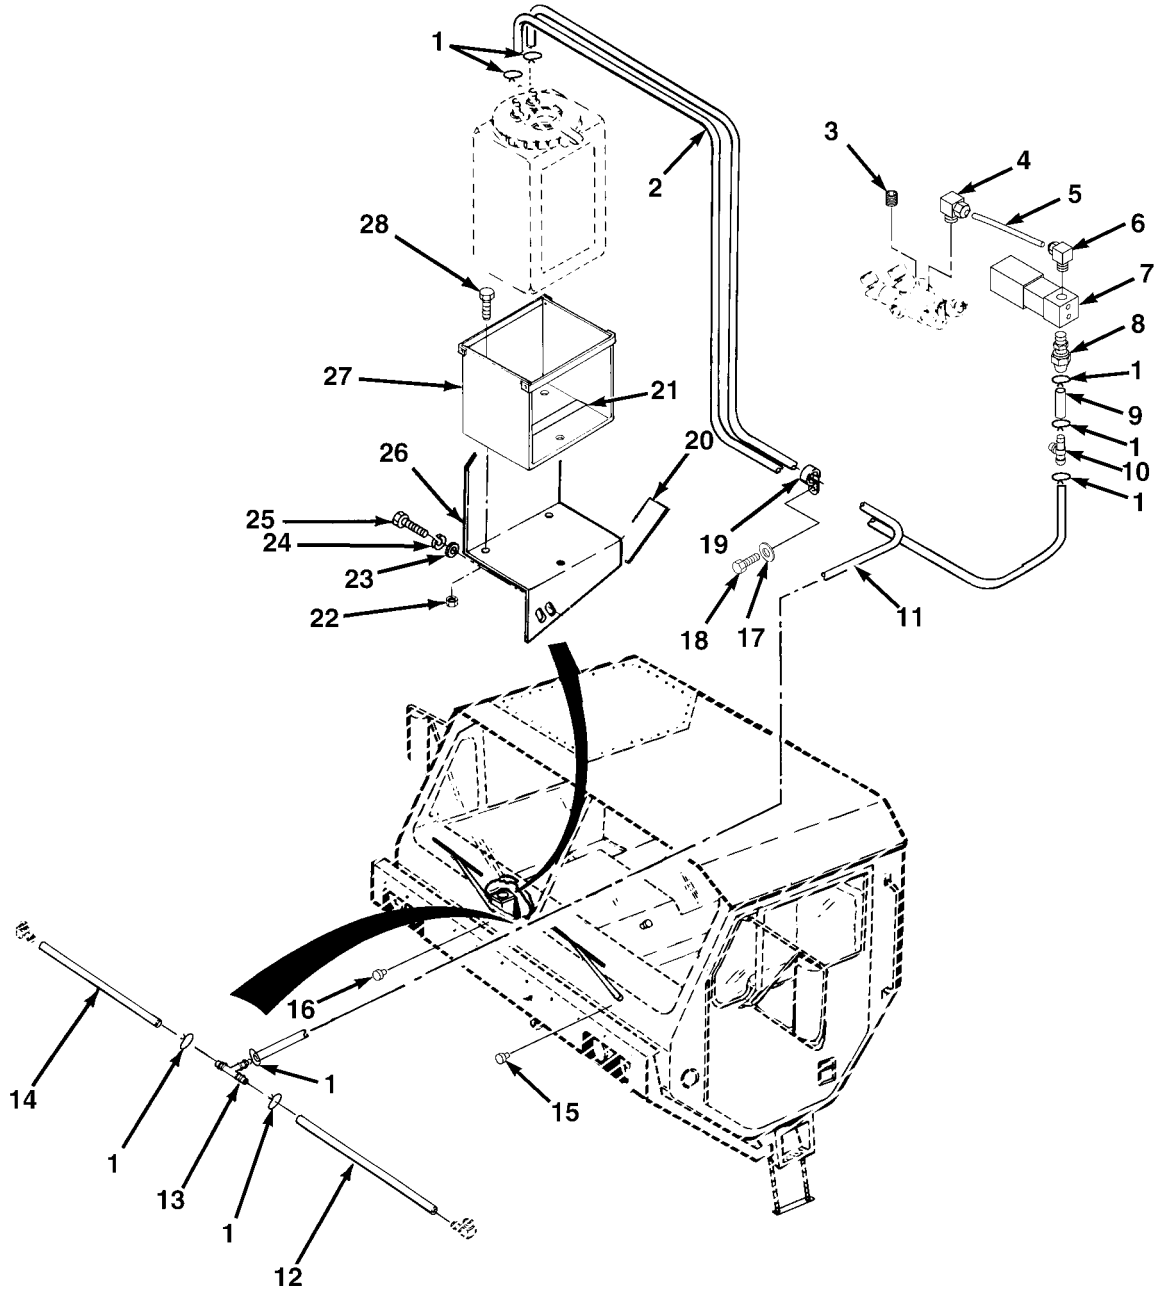

END OF FIGURE

FIG.389A WINDSHIELD WASHER INSTALLATION, ELECTRIC

SECTION II

TM 9-2320-279-24P, C03

(1) ITEM NO	(2) SMR CODE	(3) CAGEC CAGEC	(4) PART NUMBER	(5) DESCRIPTION AND USABLE ON CODES(UOC)	(6) QTY
GROUP 2202 ACCESSORY ITEMS FIG.389A WINDSHIELD WASHER INSTALLATION, ELECTRIC					
1	PAOZZ	07382	HC-6ST-ZD	CLAMP,HOSE	8
2	MOOZZ	45152	40AW168-8	HOSE,NON-METALLIC MAKE FROM TUBING ... P/N 846-50	1
3	PAOZZ	45152	111500A	PLUG,PIPE	1
4	PAOZZ	45152	11763FX	ELBOW,PIPE TO TUBE	1
5	PAOZZ	45152	3437713	TUBING,NY 1/4 BLK 32.0	1
6	PAOZZ	93061	269NTA-4-2	ELBOW,PIPE TO TUBE	1
7	PAOZZ	91510	K0222GAXR-DB	VALVE,SOLENOID	1
8	PAOZZ	45152	2185760	ADAPTOR	1
9	MOOZZ	45152	40AW168-2	HOSE,NON-METALLIC MAKE FROM TUBING ... P/N 846-50	1
10	PAOZZ	45152	2177500	VALVE,REGULATING,SYSTEM PRESSURE	1
11	MOOZZ	45152	40AW168-48	HOSE,NON-METALLIC MAKE FROM TUBING ... P/N 846-50	1
12	MOOZZ	45152	40AW168-25	HOSE,NON-METALLIC MAKE FROM TUBING ... P/N 846-50	1
13	PAOZZ	27901	62063	TEE,HOSE	1
14	MOOZZ	45152	40AW168-28	HOSE,NON-METALLIC MAKE FROM TUBING ... P/N 846-50	1
15	PAOZZ	28520	DP-312	BUTTON,PLUG	4
16	PAOZZ	28520	DP-625	BUTTON,PLUG	1
17	PAOZZ	96906	MS27183-10	WASHER,FLAT	1
18	PAOZZ	45152	1337630	SCREW,CAP,HEX	1
19	PAOZZ	96906	MS21333-125	CLAMP,LOOP	1
20	MOOZZ	45152	27022AX-5	GASKET,STRIP MAKE FROM RUBBER	1
21	MOOZZ	45152	EE100969-8	P/N NE-71A PLASTIC STRIP MAKE FROM PLASTIC	1
22	PAOZZ	72962	21NE-040	STRIP P/N EE100696 NUT,SELF-LOCKING,HE	3
23	PAOZZ	45152	1804HX	WASHER,FLAT	2
24	PAOZZ	45152	354AX	WASHER,LOCK	2
25	PAOZZ	45152	1367HX1	SCREW,CAP	2
26	PAOZZ	45152	1727900W	BRACKET,DOUBLE ANGLE	1
27	PAOZZ	82484	GW-85	BRACKET,MOUNTING	1
28	PAOZZ	45152	1841HX1	SCREW,CAP,HEX	3