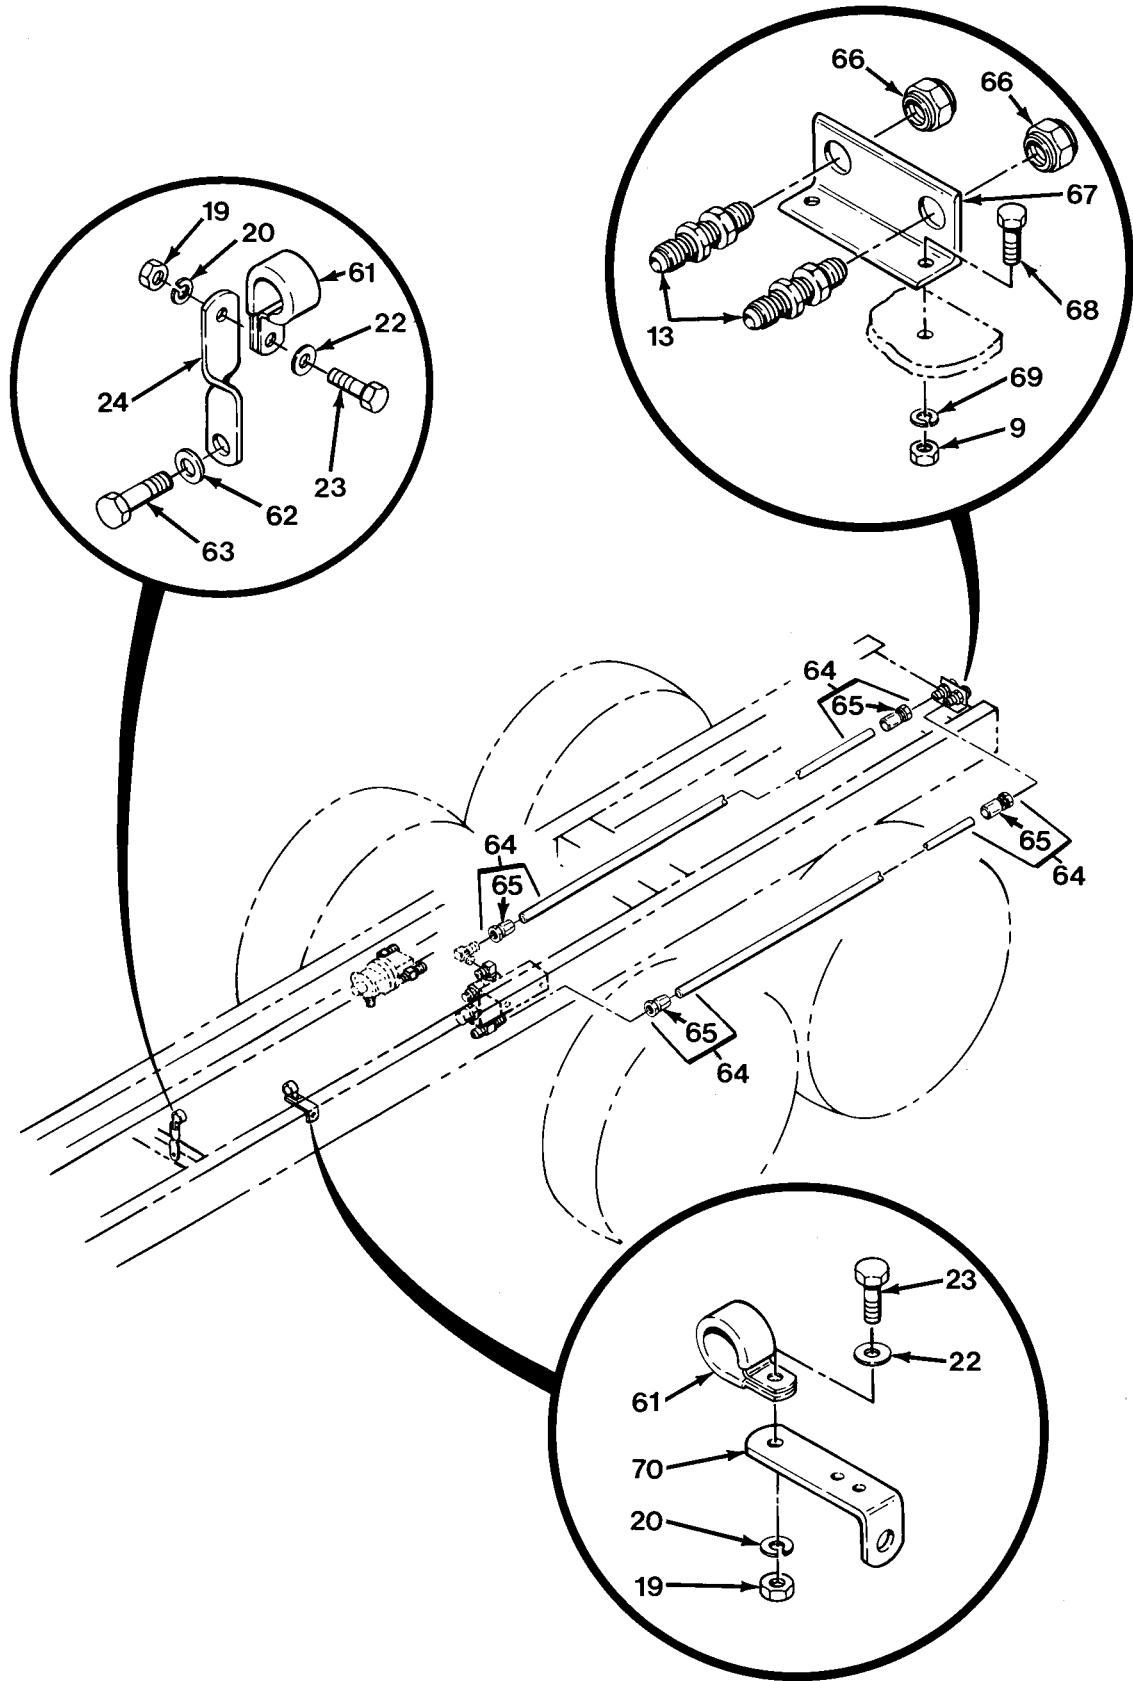

FIG.415 HYDRAULIC LINES AND FITTINGS - M978 WITH WINCH (SHEET 3 OF 4)

FIG.415 HYDRAULIC LINES AND FITTINGS - M978 WITH WINCH (SHEET 4 OF 4)