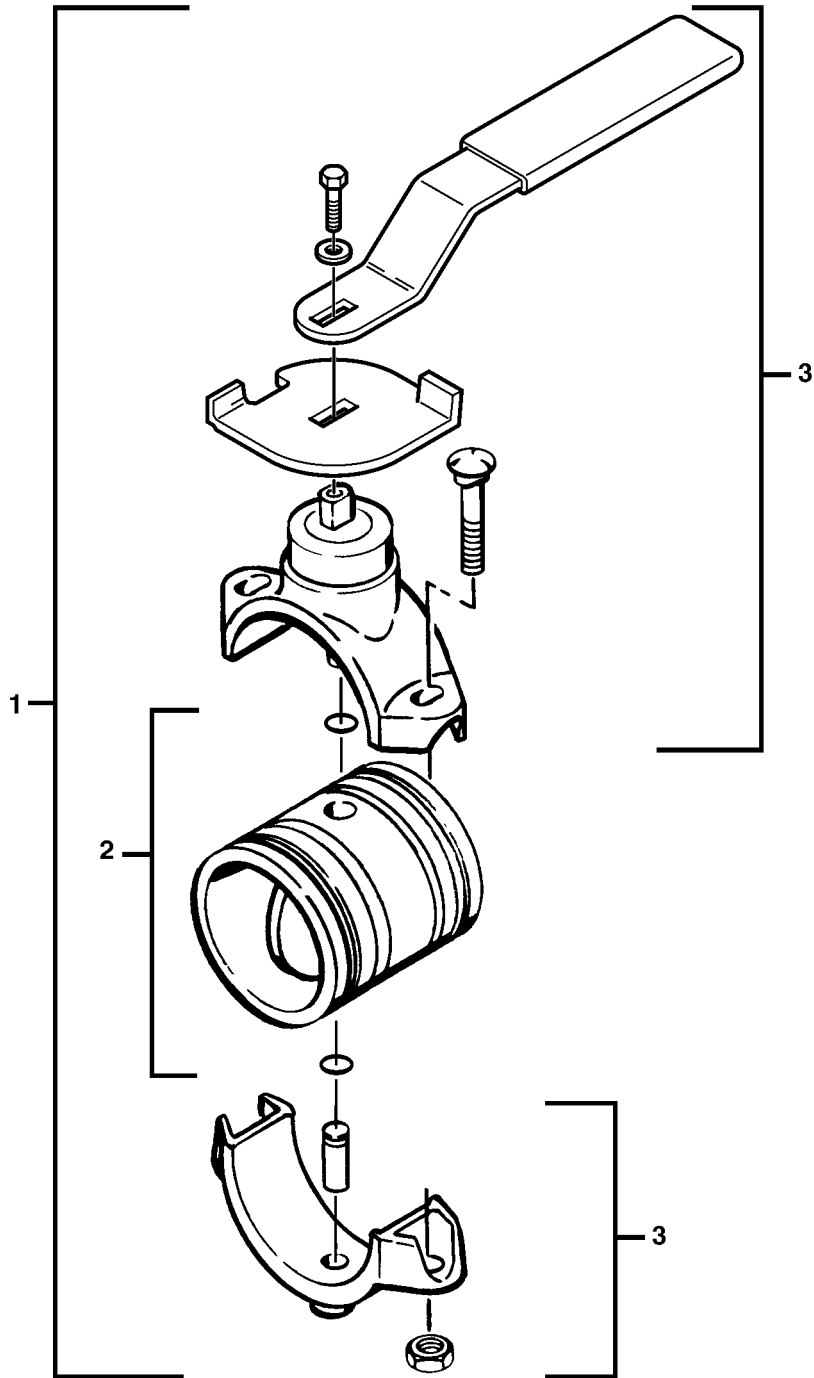

FIG.462 V18 BULK DELIVERY VALVE