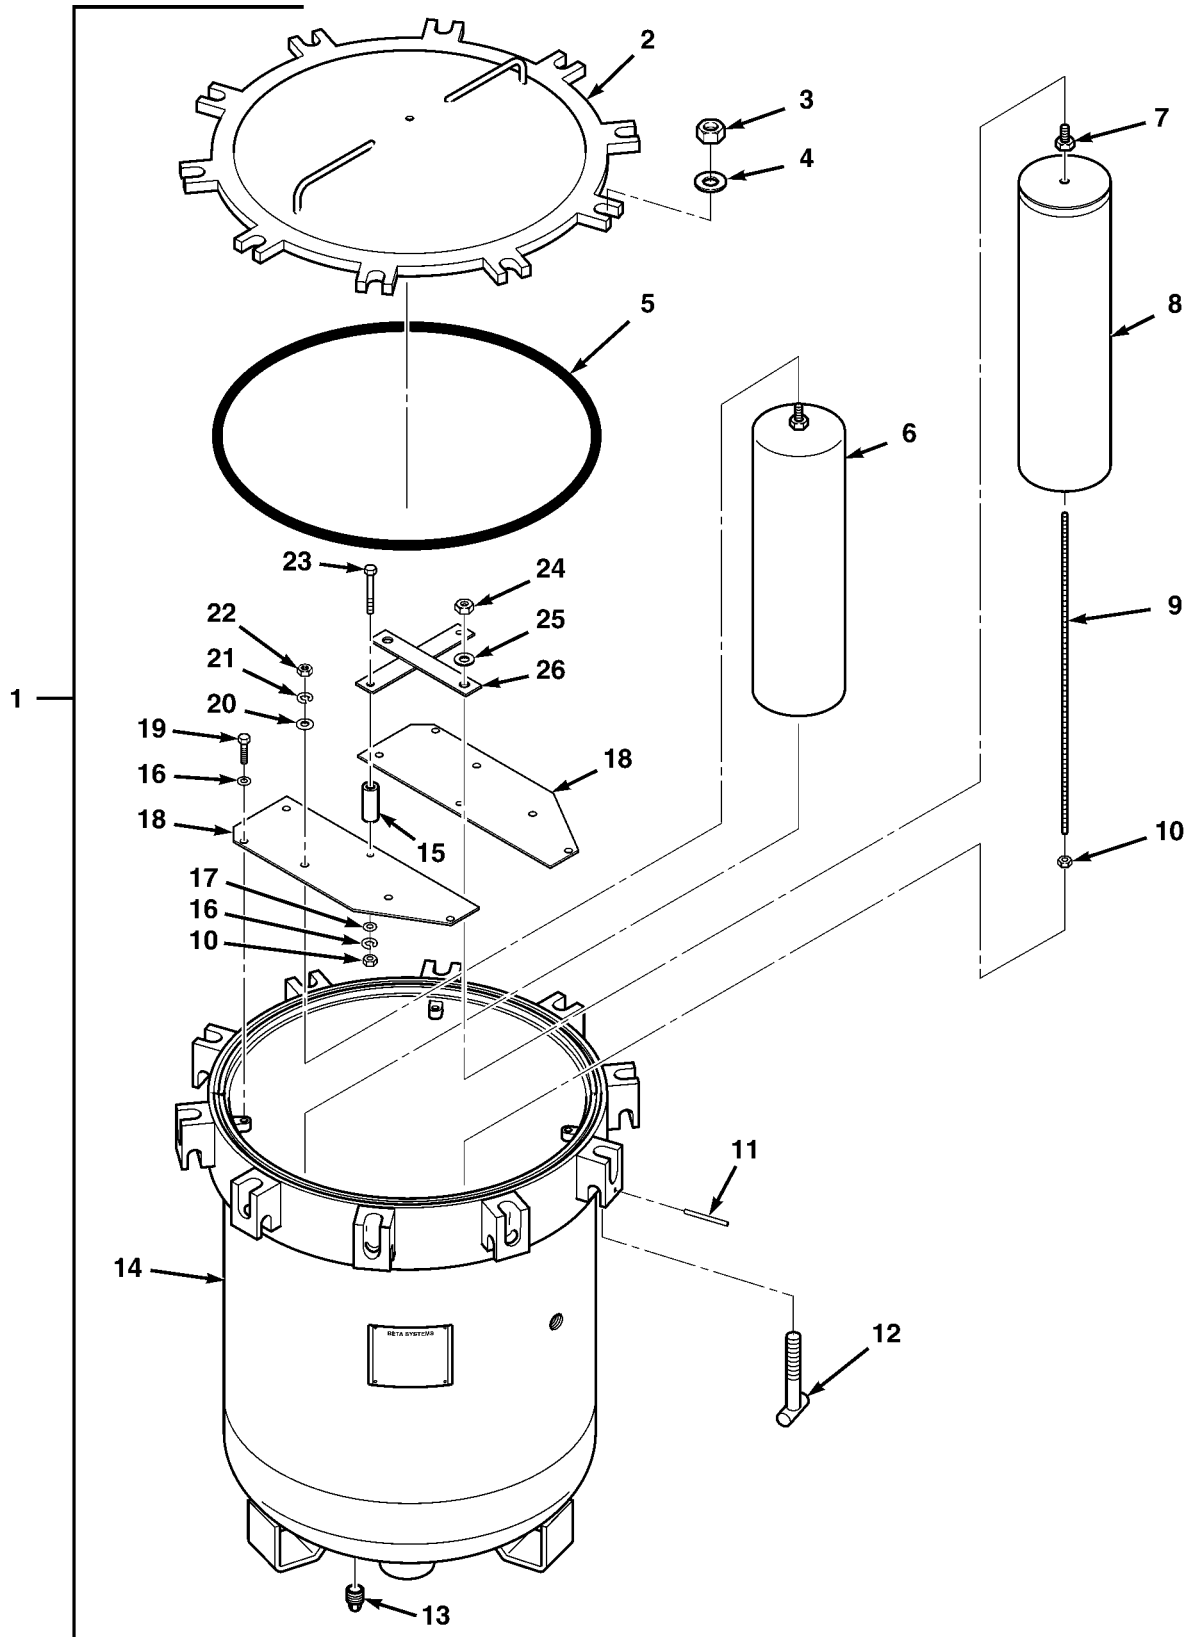

FIG.439 FILTER-SEPARATOR ASSEMBLY - M978