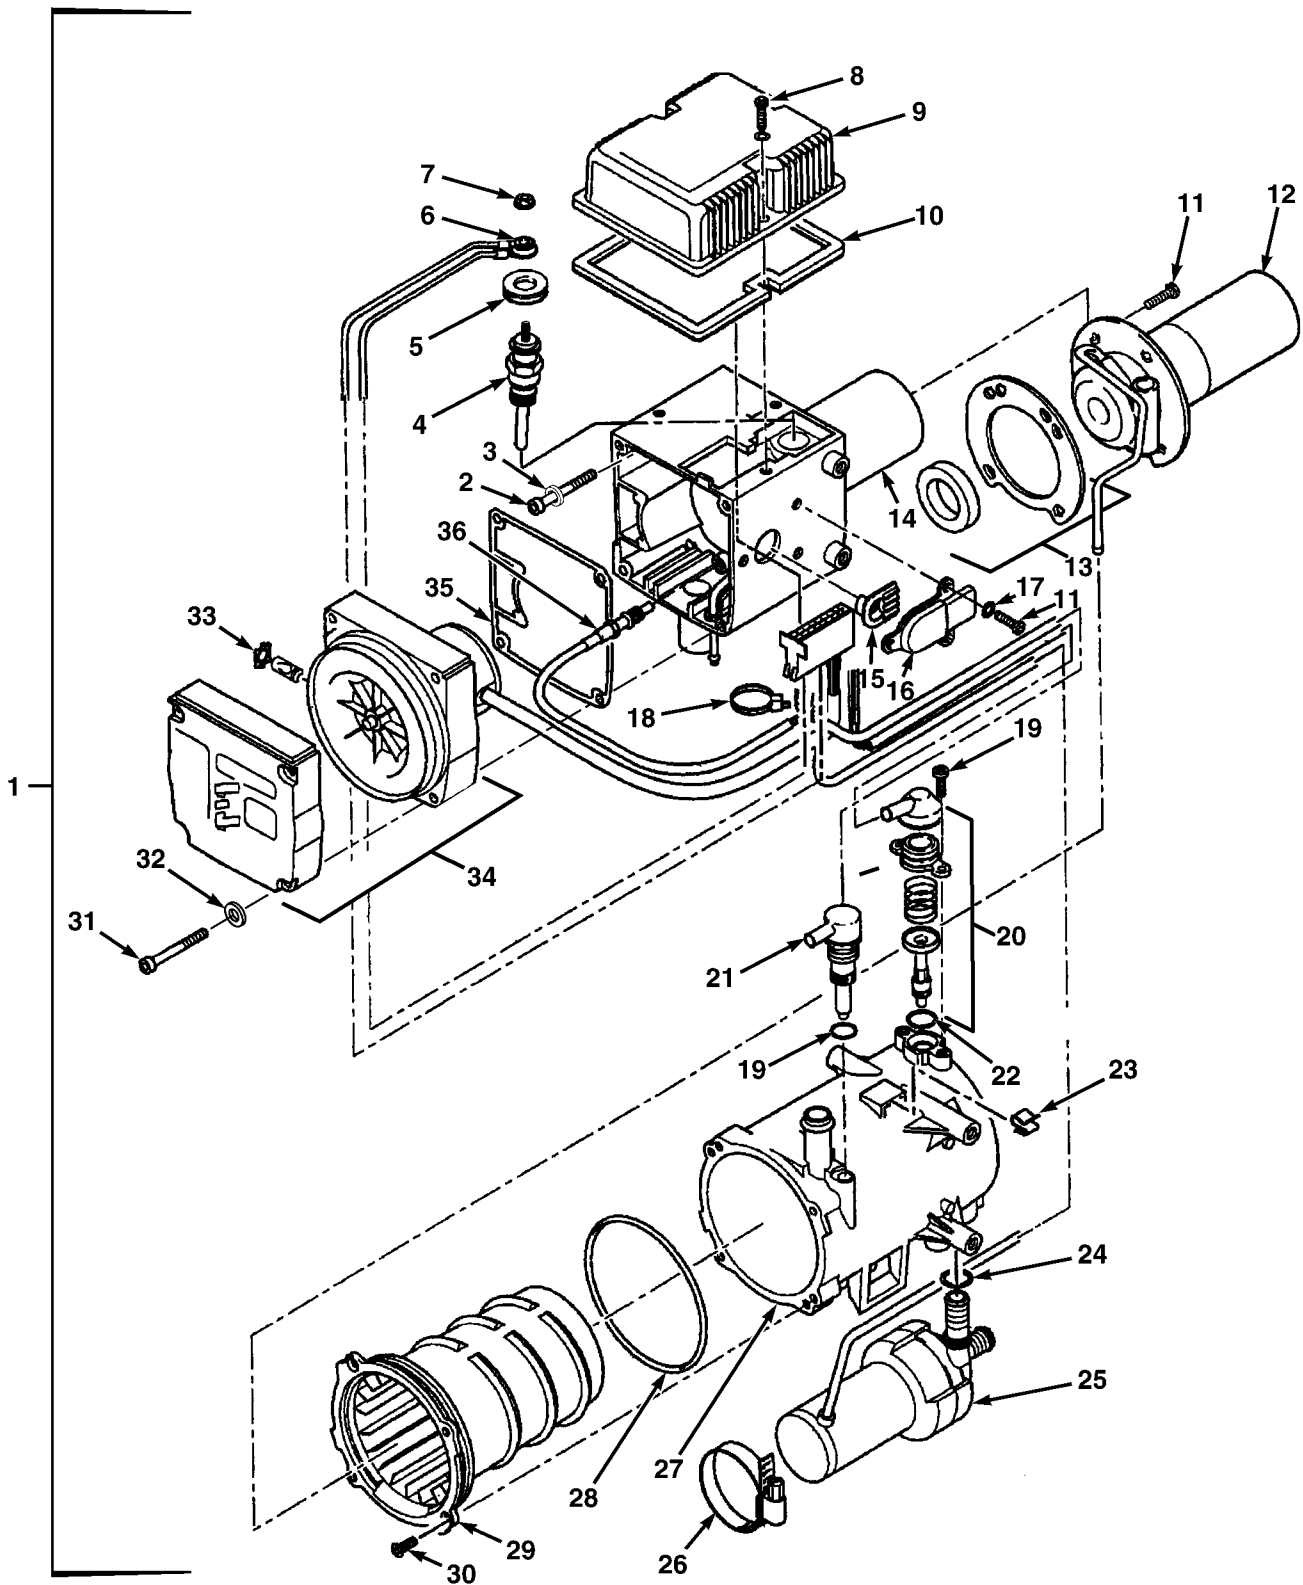

FIG.431A ARCTIC KIT WATER PUMP

SECTION II
(1) (2) (3)
ITEM SMR
NO CODE CAGEC

TM 9-2320-279-24P, C03
(4)
PART
NUMBER

(6)

DESCRIPTION AND USABLE ON CODES(UOC) QTY

GROUP 3303 WINTERIZATION KITS
FIG.431A ARCTIC KIT WATER PUMP

* 1	PAOOO	1J955	25-2227-05	HEATER,ENG. ARCTIC	1
* 2	PAOZZ	1J955	10061317	.SCREW	4
* 3	PAOZZ	1J955	17122118	.WASHER	4
* 4	PAOZZ	1J955	251997990101	.PIN,GLOW	1
* 5	PAOZZ	1J955	252044010012	.SEAL	1
* 6	PAOZZ	1J955	252044010400	.CABLE,GLOW PLUG	1
* 7	PAOZZ	1J955	252044010400-1	..NUT	1
* 8	PAOZZ	1J955	10361115	.BOLT,FILLISTER	2
* 9	PAOZZ	1J955	2252044995007	.CONTROL UNIT	1
* 10	PAOZZ	1J955	251816011300	.SEAL	1
* 11	PAOZZ	1J955	10910020	.SCREW,TAPTITE	4
* 12	PAOZZ	D8435	251816110100	.TUBE,FLAME	1
* 13	PAOZZ	1J955	251816991107	.SEAL	1
* 14	PAOZZ	1J955	252044110000	.BURNER ASSEMBLY	1
* 15	PAOZZ	1J955	251816010012	.SLEEVE	1
* 16	PAOZZ	1J955	252044010011	.COVER	1
* 17	PAOZZ	1J955	17122101	.WASHER,SPRING	1
* 18	PAOZZ	1J955	20931080	.TIE,TWIST	1
* 19	PAOZZ	1J955	10900042	.SCREW,TAPTITE	1
* 20	PAOZZ	1J955	251997994100	.SENSOR,OVERHEAT	1
* 21	PAOZZ	1J955	251816990111	.SENSOR,TEMPERATURE	1
* 22	PAOZZ	1J955	32075111	.O-RING	2
* 23	PAOZZ	1J955	15622021	.CLIP	1
* 24	PAOZZ	1J955	32075110	.O-RING	1
* 25	PAOZZ	1J955	251816250100	.WATER PUMP	1
* 26	PAOZZ	1J955	102065050070	.CLAMP	1
* 27	PAOZZ	1J955	251997010002	.CASING,OUTER	1
* 28	PAOZZ	1J955	32075109	.O-RING	1
* 29	PAOZZ	1J955	251816060001	.HEAT EXCHANGER	1
* 30	PAOZZ	1J955	10910023	.SCREW,TAPTITE	4
* 31	PAOZZ	1J955	10061317	.SCREW	4
* 32	PAOZZ	1J955	17122118	.WASHER	4
* 33	PAOZZ	1J955	17119254	.NUT,HEX	1
* 34	PAOZZ	1J955	251816991500	.BLOWER,COMBUSTION	1
* 35	PAOZZ	1J955	251816010004	.SEAL	1
* 36	PAOZZ	1J955	251816010300	.SENSOR,FLAME	1

END OF FIGURE