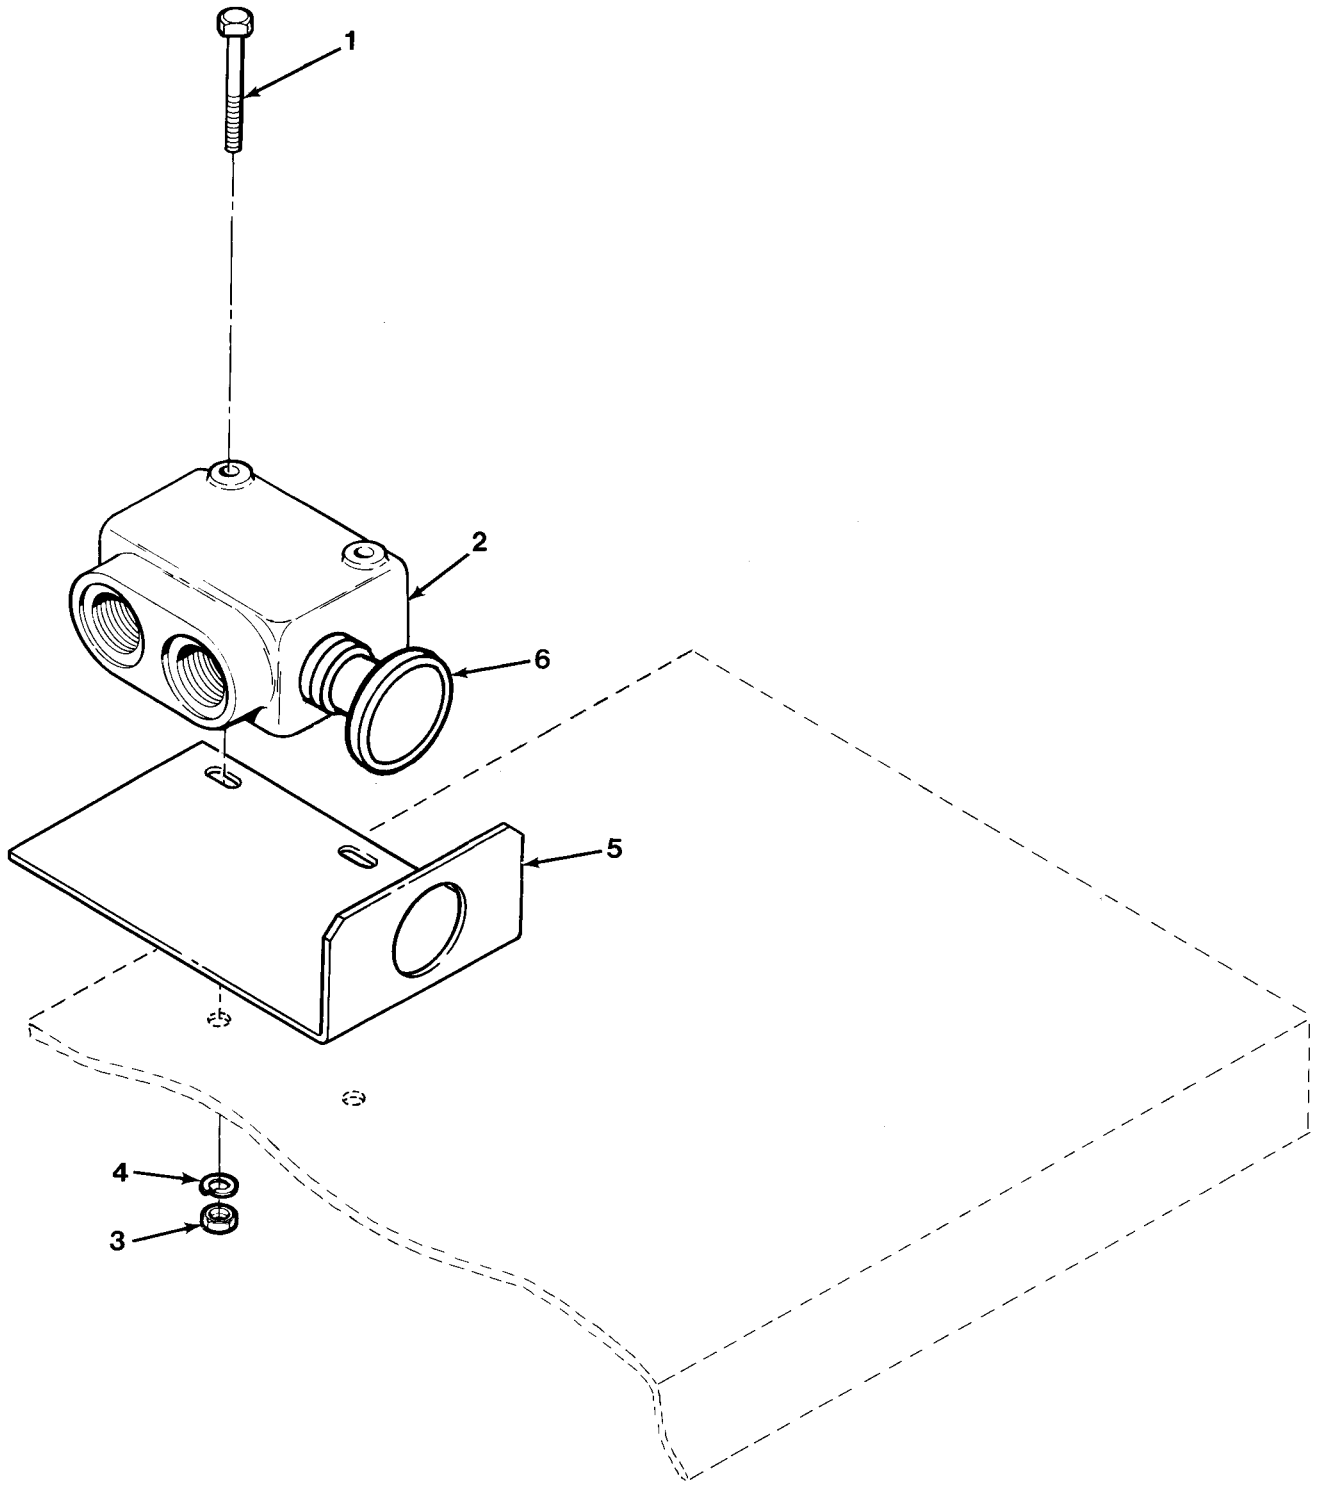

END OF FIGURE

FIG.407 SELF RECOVERY WINCH SELECTOR VALVE

SECTION II			TM 9-2320-279-24P		
(1)	(2)	(3)	(4)	(5)	(6)
ITEM	SMR		PART		
NO	CODE	CAGEC	NUMBER	DESCRIPTION AND USABLE ON CODES(UOC)	QTY
				GROUP 2402 MANIFOLD AND/OR CONTROL VALVES	
				FIG.407 SELF RECOVERY WINCH SELECTOR VALVE	
1	PAOZZ	96906	MS90728-66	SCREW,CAP,HEXAGON H USE WITH VALVE ... P/N 128160	2
				UOC:H01,H02,H03,H04,H05,H41	
2	PAOZZ	11341	128160	VALVE,LINEAR,DIRECT	1
				UOC:H01,H02,H03,H04,H05,H41	
3	PAOZZ	96906	MS35690-604	NUT,PLAIN,HEXAGON	2
				UOC:H01,H02,H03,H04,H05,H41	
4	PAOZZ	96906	MS35338-46	WASHER,LOCK	2
				UOC:H01,H02,H03,H04,H05,H41	
5	PAOZZ	45152	2181290	GUARD,SELECTOR	1
				UOC:H01,H02,H03,H04,H05,H41	
6	PAOZZ	11341	1A0768	KNOB	1
				UOC: H01,H02,H03,H04,H05,H41	