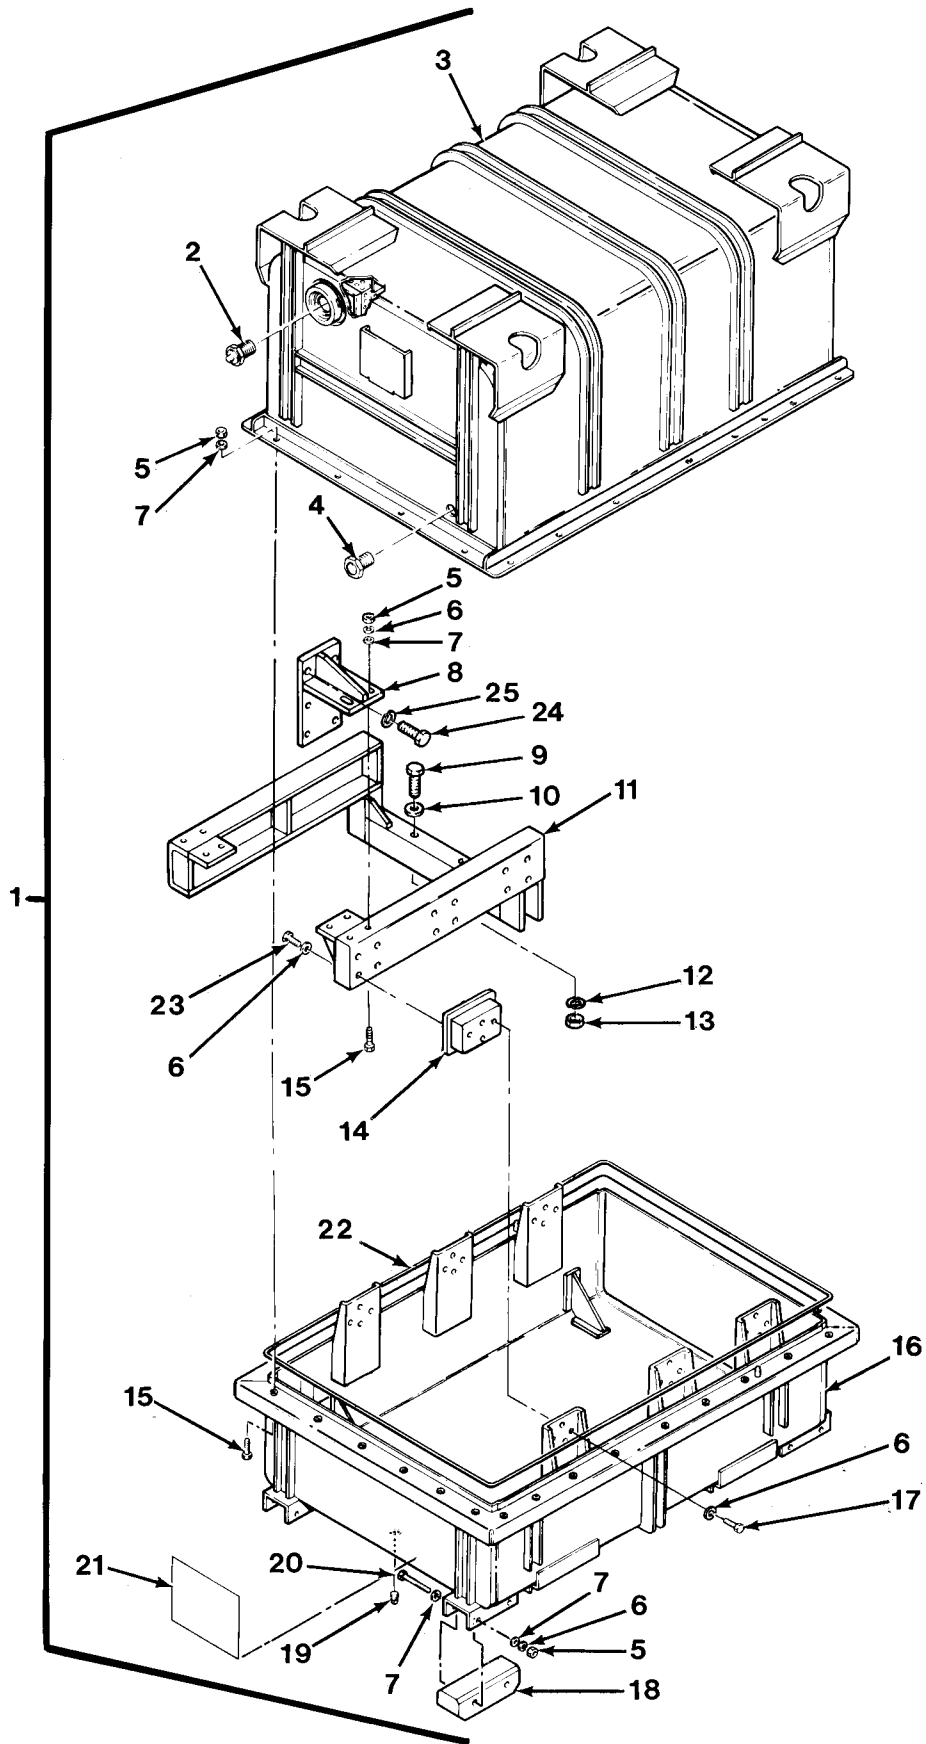

FIG. 421 ENGINE SHIPPING CONTAINER

SECTION II			TM 9-2320-279-24P		
(1)	(2)	(3)	(4)	(5)	(6)
ITEM NO	SMR CODE	CAGEC	PART NUMBER	DESCRIPTION AND USABLE ON CODES(UOC)	QTY
GROUP 33 SPECIAL PURPOSE KITS					
GROUP 3301 REUSABLE SHIPPING CONTAINERS					
FIG.421 ENGINE SHIPPING CONTAINER					
1	PAFFF	13231	M-1477	SHIPPING AND STORAG	1
2	PAFZZ	08992	TA330-10-10-R	.VALVE,BREATHER	1
3	PFFZZ	13231	M-1477-1	.COVER,ACCESS	1
4	PAFZZ	19207	10906697	.INDICATOR,HUMIDITY	1
5	PAOZZ	96906	MS51967-14	.NUT,PLAIN,HEXAGON	46
6	PAFZZ	96906	MS35338-48	.WASHER,LOCK	64
7	PAFZZ	96906	MS27183-18	.WASHER,FLAT	54
8	PFFZZ	13231	M-1477-4	.SUPPORT,SHIPPING AN	2
9	XAFZZ	80204	B1821BH050C200N	.SCREW,CAP,HEXAGON H	2
10	PAFZZ	96906	MS27183-18	.WASHER,FLAT	2
11	PFFZZ	13231	M-1477-3	.SUPPORT,SHIPPING AN	1
12	PAFZZ	96906	MS35338-48	.WASHER,LOCK	2
13	PAOZZ	96906	MS51967-14	.NUT,PLAIN,HEXAGON	2
14	PAFZZ	19207	11650221	.MOUNT,RESILIENT	6
15	PAFZZ	80204	B1821BH050C150N	.SCREW,CAP,HEXAGON H	38
16	PFFZZ	13231	M-1477-2	.SHIPPING AND STORAG	1
17	PAFZZ	96906	MS90726-109	.SCREW,CAP,HEXAGON H	24
18	PAFZZ	13231	M-1477-5	.SKID,SHIPPING AND S	4
19	PAFZZ	96906	MS20913-6S	.PLUG,PIPE	1
20	PAFZZ	80204	B1821BH050C500N	.SCREW,CAP,HEXAGON H	8
21	PAFZZ	13231	M-1477-6	.MARKER,IDENTIFICATI	1
22	PAFZZ	33873	M-1477-7	.GASKET	1
23	PAFZZ	96906	MS90727-108	.SCREW,CAP,HEXAGON H	24
24	PAFZZ	80204	B1821BH063C125N	.SCREW,CAP,HEXAGON H	12
25	PAFZZ	96906	MS35338-50	.WASHER,LOCK	12

END OF FIGURE