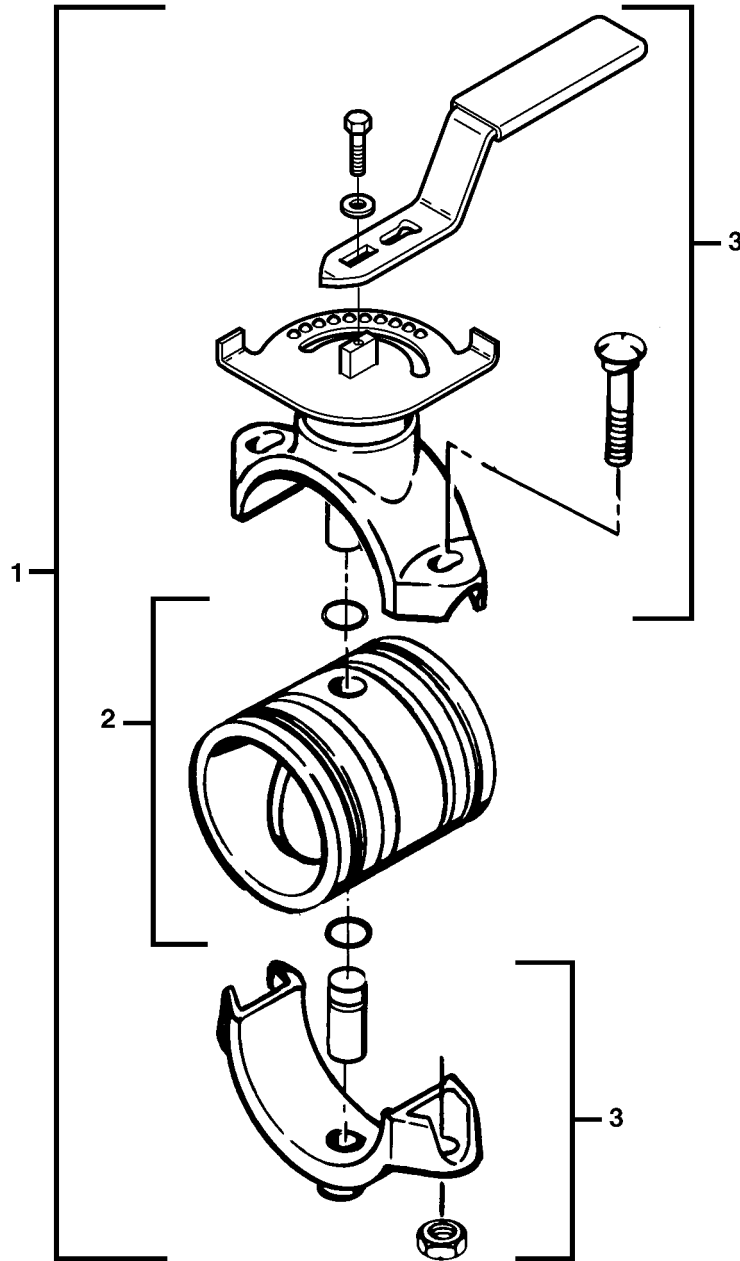

END OF FIGURE

FIG.465 V7/V8 REEL VALVE

SECTION II

TM 9-2320-279-24P

(1) ITEM NO	(2) SMR CODE	(3) CAGEC	(4) PART NUMBER	(5) DESCRIPTION AND USABLE ON CODES(UOC)	(6) QTY
				GROUP 7203 VALVE, FITTINGS, LINES FIG.465 V7/V8 REEL VALVE	
* 1	PAOHH	79154	V020700XT1	VALVE,BUTTERFLY	2
				UOC:H02,H07	
* 2	PAOZZ	79154	K02070001D	.KIT,BODY	1
				UOC:H02,H07	
* 3	PAOZZ	79154	K02070002B	.KIT,UPPER HOUSING	1
				UOC:H02,H07	