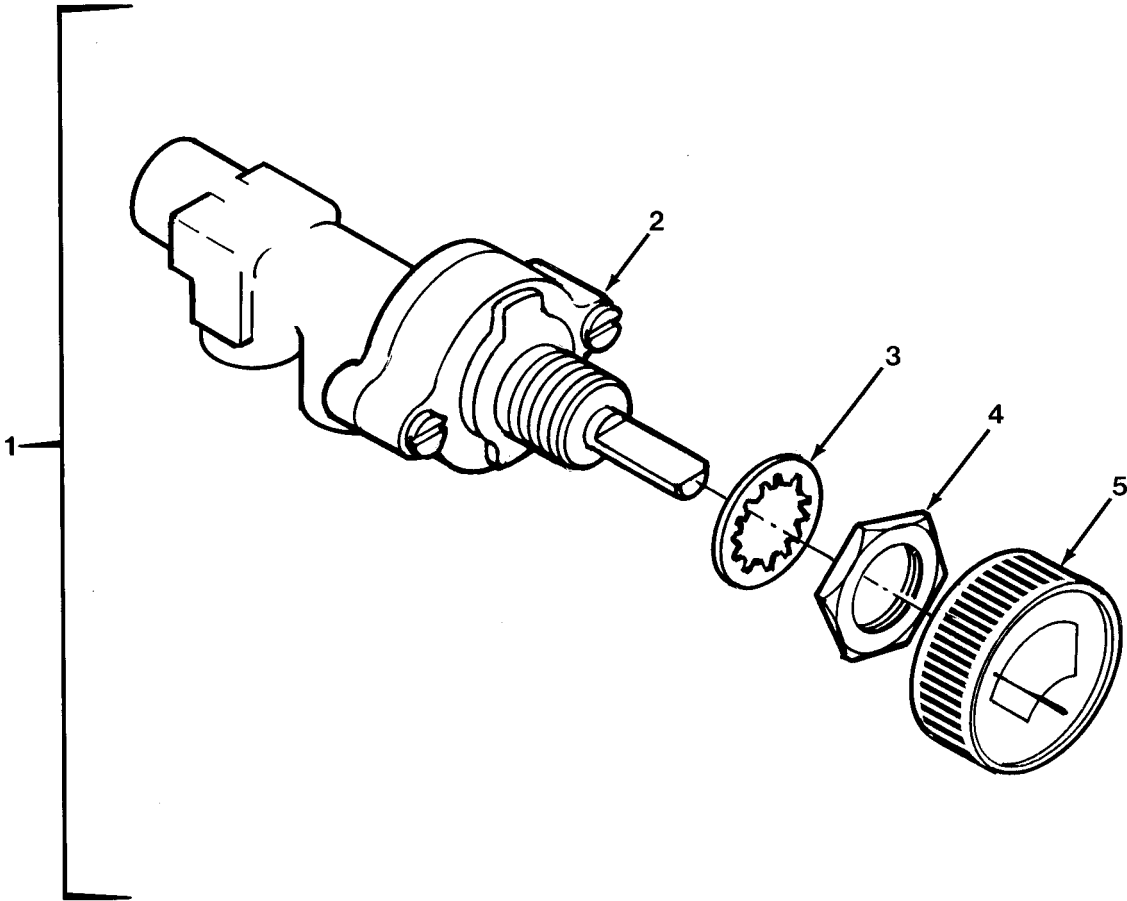

FIG.388 WIPER CONTROL VALVE, PNEUMATIC