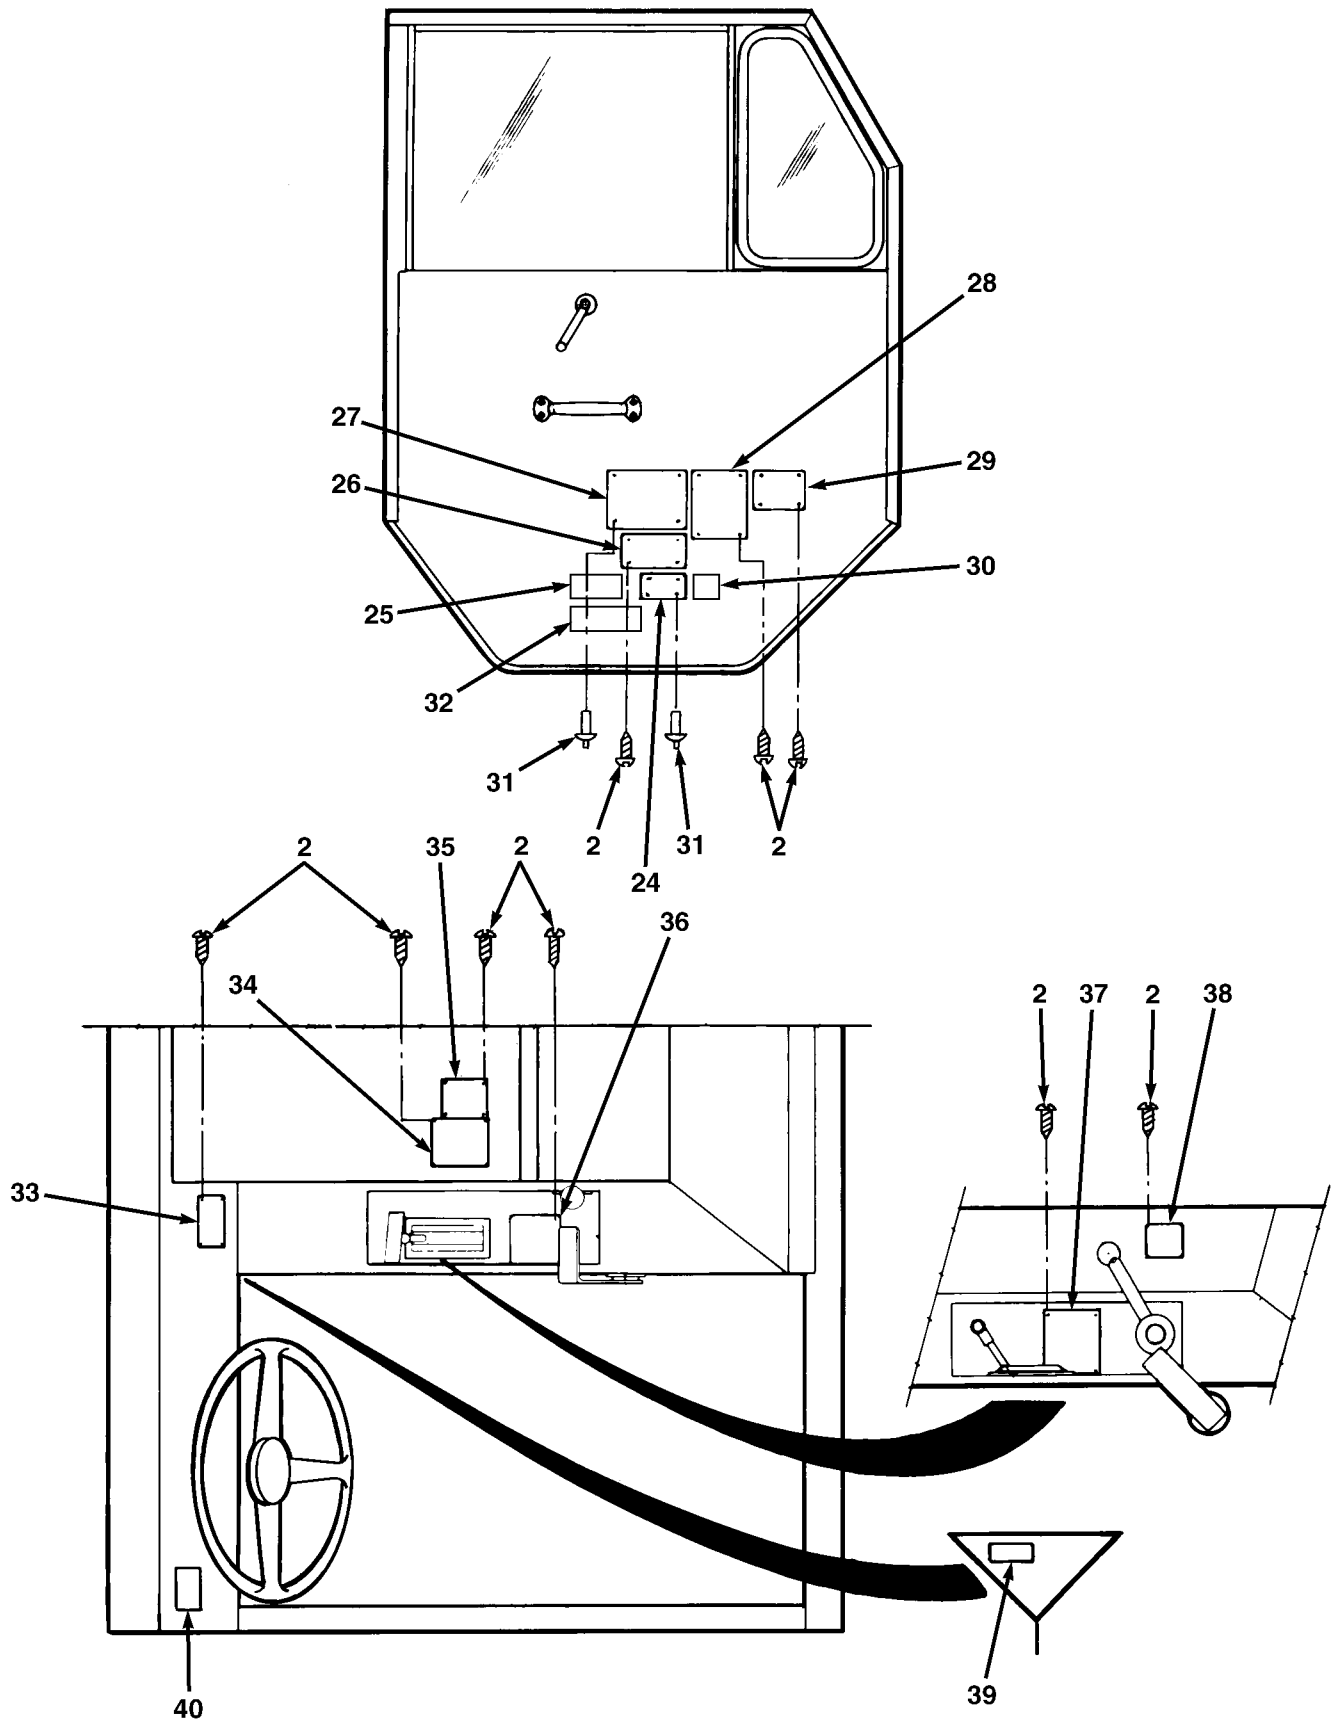

FIG.401 DATA PLATES (SHEET 1 OF 7)

FIG.401 DATA PLATES (SHEET 2 OF 7)