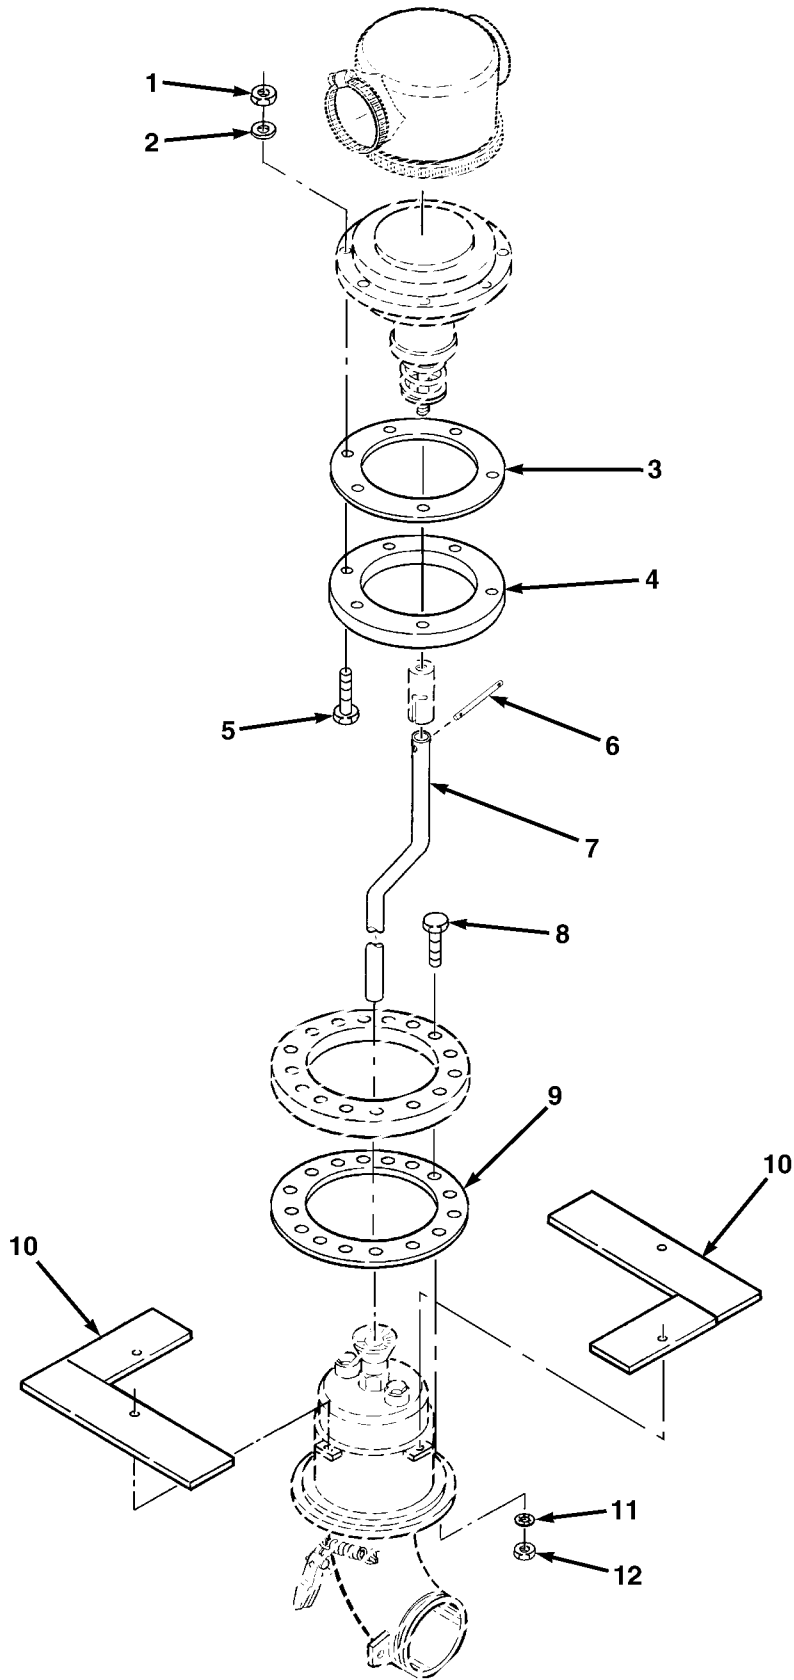

FIG.455 V10 BOTTOM LOAD INSTALLATION