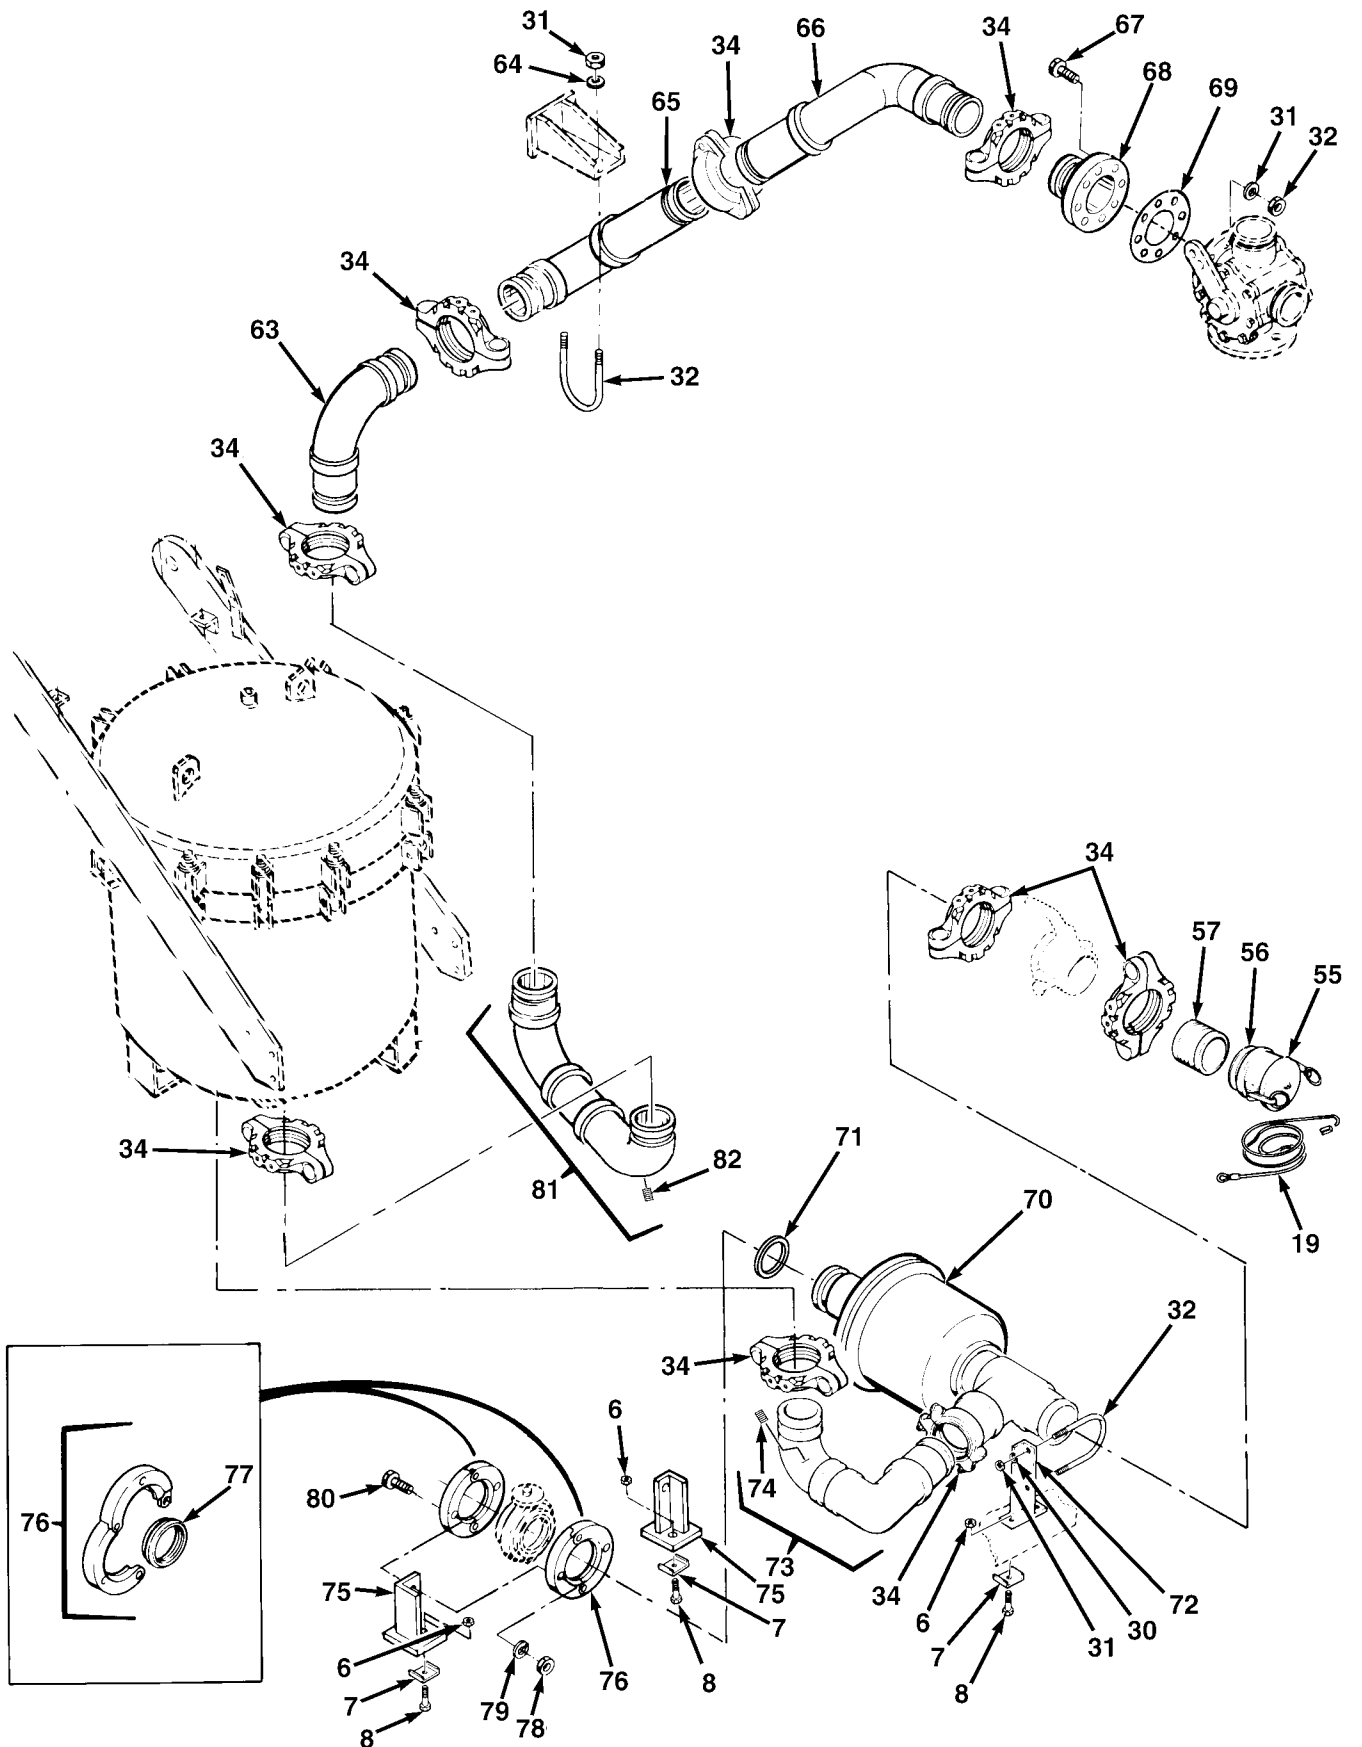

FIG.449 MODULE PIPING INSTALLATION (SHEET 2 OF 6)

FIG.449 MODULE PIPING INSTALLATION (SHEET 3 OF 6)