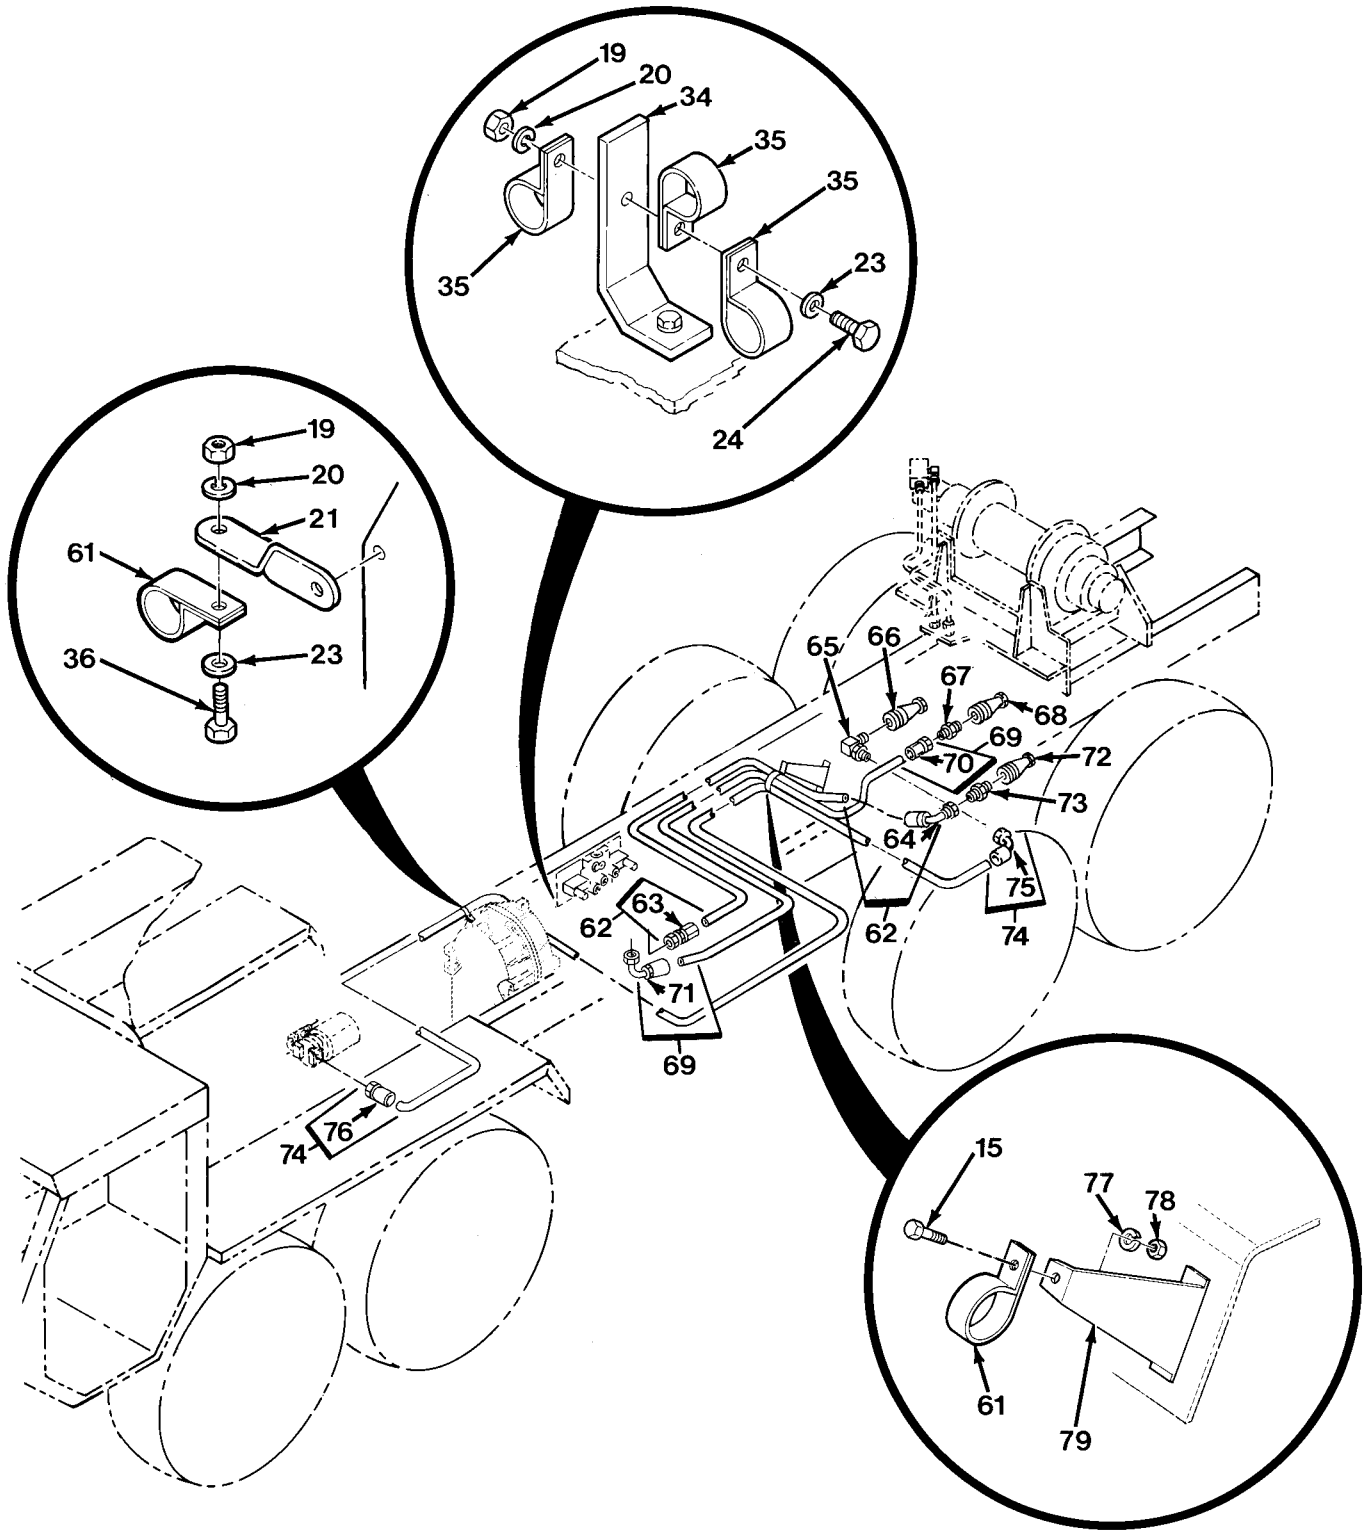

FIG.418 HYDRAULIC LINES AND FITTINGS - M984 (SHEET 4 OF 4)

SECTION II			TM 9-2320-279-24P		
(1)	(2)	(3)	(4)	(5)	(6)
ITEM NO	SMR CODE	CAGEC	PART NUMBER	DESCRIPTION AND USABLE ON CODES(UOC)	QTY
				GROUP 2406 STRAINERS, FILTERS, LINES AND FITTINGS, ETC. FIG.418 HYDRAULIC LINES AND FITTINGS - M984	
1	PAOZZ	01276	2062-16-12S	ELBOW,TUBE TO BOSS UOC:H04	3
2	PAOZZ	96906	MS51525A12-16	ADAPTER,STRAIGHT,TU UOC:H04	5
3	MFOZZ	01276	FG1556KKK0440	HOSE ASSEMBLY MAKE FROM HOSE, P/N 2781-12-RL UOC:H04	1
4	PAFZZ	01276	191112-12-12S	.ELBOW,TUBE TO HOSE UOC:H04	1
5	PAFZZ	01276	191100H12-12S	.ADAPTER,STRAIGHT,TU UOC:H04	1
6	PAOZZ	01276	2215-12-10S	REDUCER,TUBE UOC:H04	2
7	PAOZZ	45152	1355360U	TUBE ASSEMBLY,METAL UOC:H04	1
8	PAOZZ	01276	202702-8-10S	ADAPTER,STRAIGHT,TU UOC:H04	2
9	PAOZZ	45152	1355370U	TUBE ASSEMBLY,METAL UOC:H04	1
10	PAOZZ	96906	MS35690-604	NUT,PLAIN,HEXAGON UOC:H04	2
11	PAOZZ	96906	MS35338-46	WASHER,LOCK UOC:H04	2
12	PAOZZ	45152	1357840	BRACKET,ANGLE UOC:H04	1
13	PAOZZ	96906	MS51520A12	ADAPTER,STRAIGHT,TU UOC:H04	2
14	PAOZZ	96906	MS27183-14	WASHER,FLAT UOC:H04	2
15	PAOZZ	96906	MS90725-60	BOLT,MACHINE UOC:H04	2
16	MFOZZ	01276	FG1002KKK0730	HOSE ASSEMBLY MAKE FROM HOSE, P/N 2781-12-RL UOC:H04	2
17	PAFZZ	01276	191100H12-12S	.ADAPTER,STRAIGHT,TU UOC:H04	1
18	PAFZZ	01276	191113-12-12S	.ELBOW,TUBE TO HOSE UOC:H04	1
19	PAOZZ	96906	MS51967-2	NUT,PLAIN,HEXAGON UOC:H04	6
20	PAOZZ	96906	MS35338-44	WASHER,LOCK UOC:H04	6
21	PAOZZ	19207	12357810	BRACKET,AIR HOSE UOC:H04	3
22	PAOZZ	75272	COV-2113	CLAMP,LOOP UOC:H04	2
23	PAOZZ	96906	MS27183-10	WASHER,FLAT UOC:H04	6