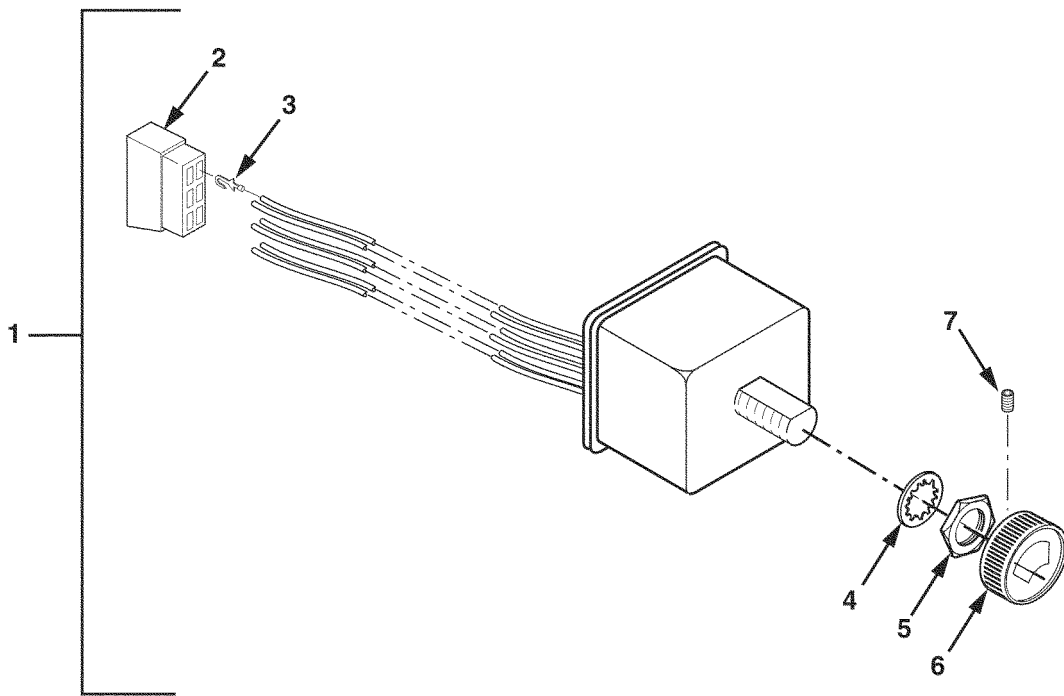

END OF FIGURE

FIG.388A WIPER CONTROL VALVE, ELECTRIC

SECTION II

TM 9-2320-279-24P, C03

(1) ITEM NO	(2) SMR CODE	(3) CAGEC CAGEC	(4) PART NUMBER	(5) DESCRIPTION AND USABLE ON CODES(UOC)	(6) QTY
GROUP 2202 ACCESSORY ITEMS					
FIG.388A WIPER CONTROL VALVE, ELECTRIC					
1	PAOOO	13445	75602-10	SWITCH,ROTARY,ELECTRIC	1
2	PAOZZ	1JB11	2977042	.CONNECTOR,BODY,PLUG	1
3	PAOZZ	77060	2962987	.TERMINAL,QUICK DISCONNECT	6
4	PAOZZ	96906	MS35333-43	.LOCKWASHER	1
5	PAOZZ	13445	8334	.NUT,HEX,PLAIN	1
6	PAOZZ	13445	64184-504	.KNOB	1
7	PAOZZ	13445	8201	.SCREW,SET	1