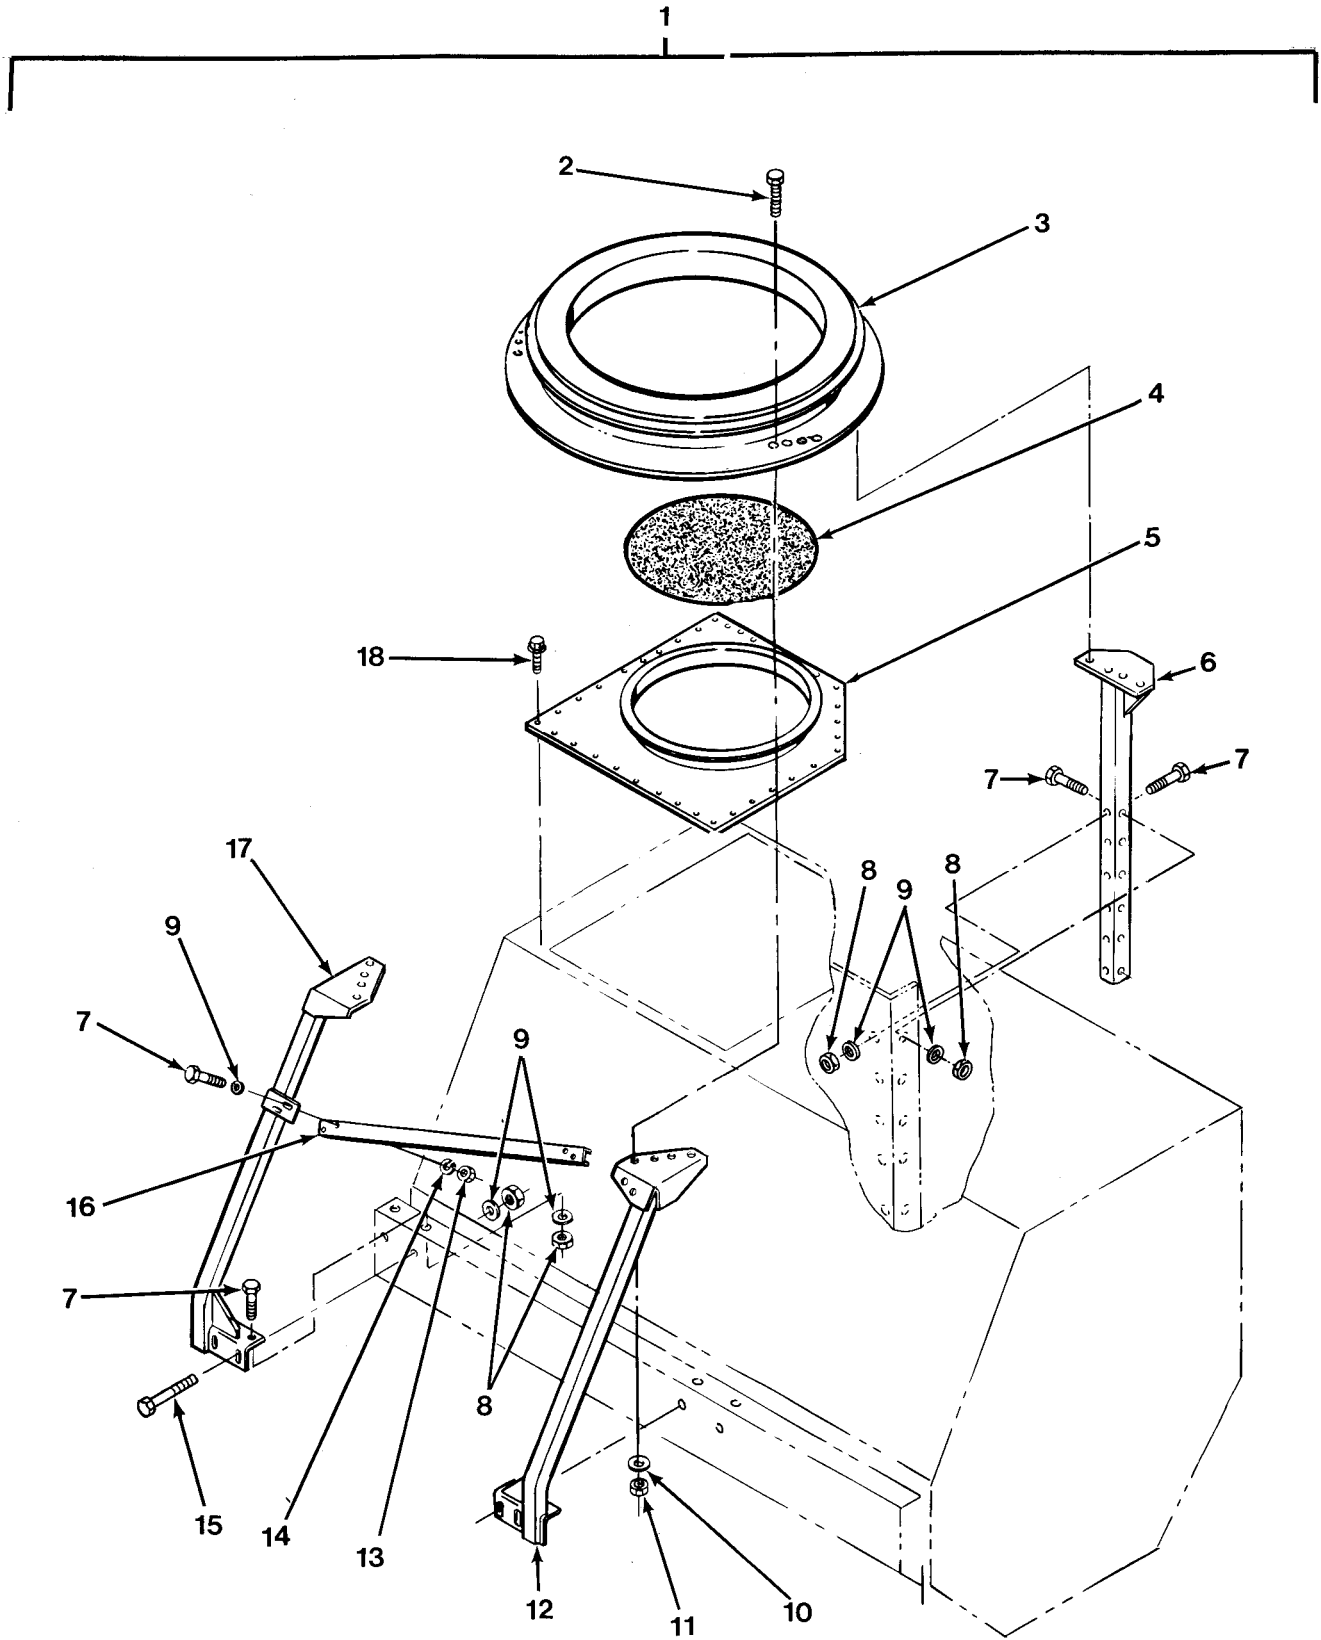

FIG. 433 MACHINE GUN RING