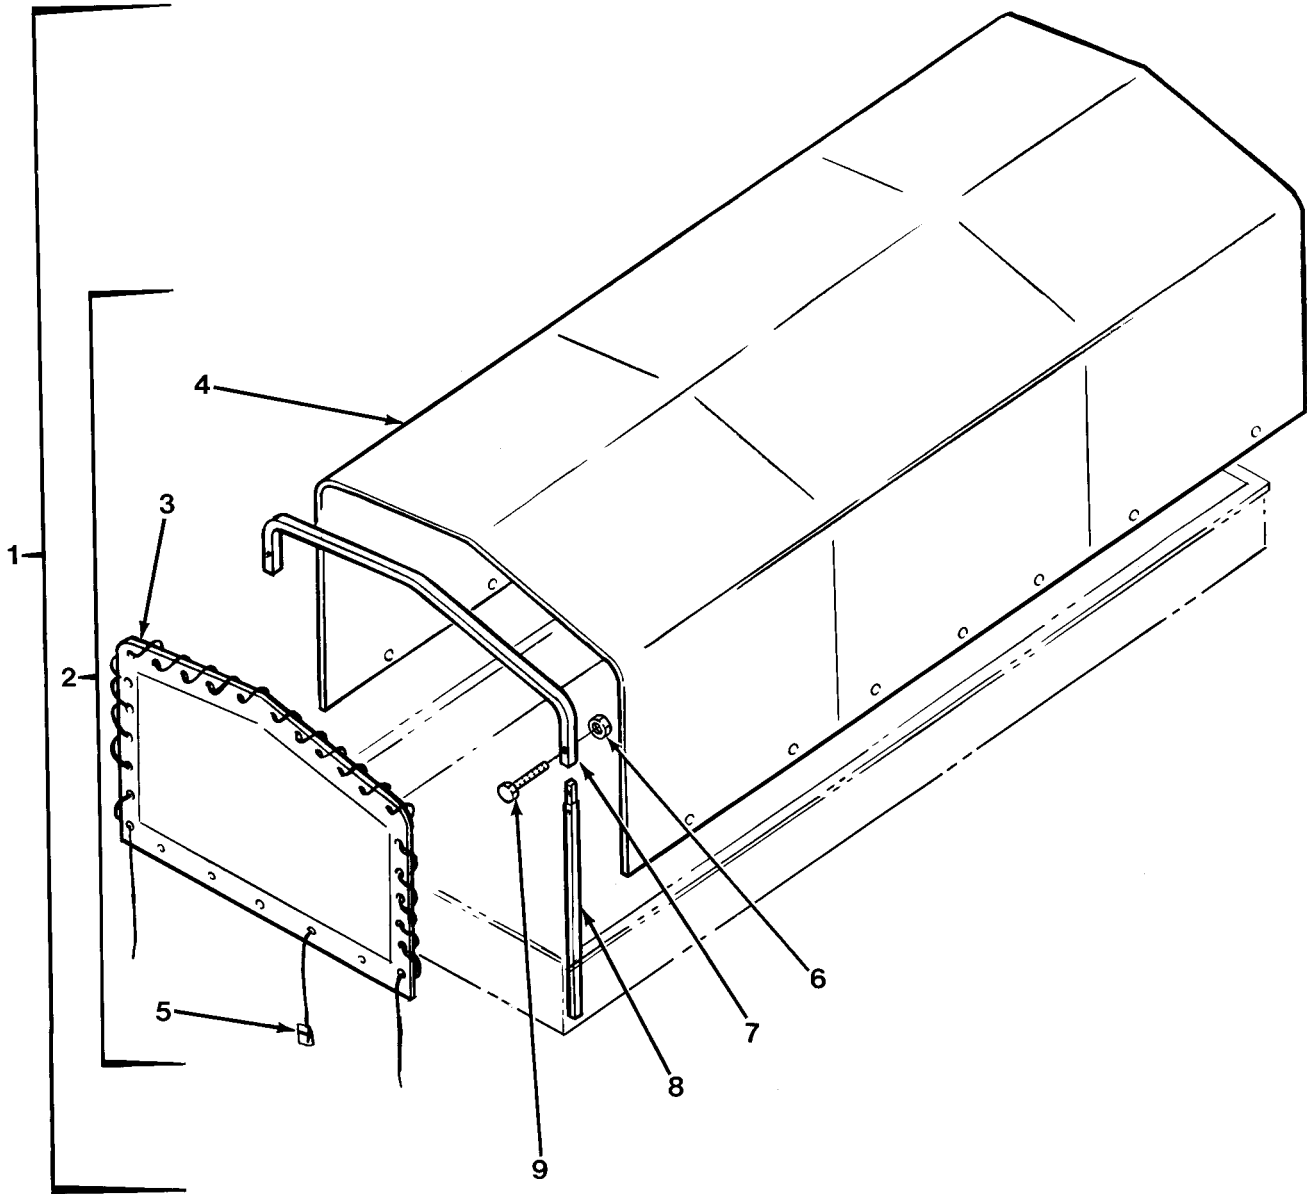

FIG.386 CARGO COVER KIT