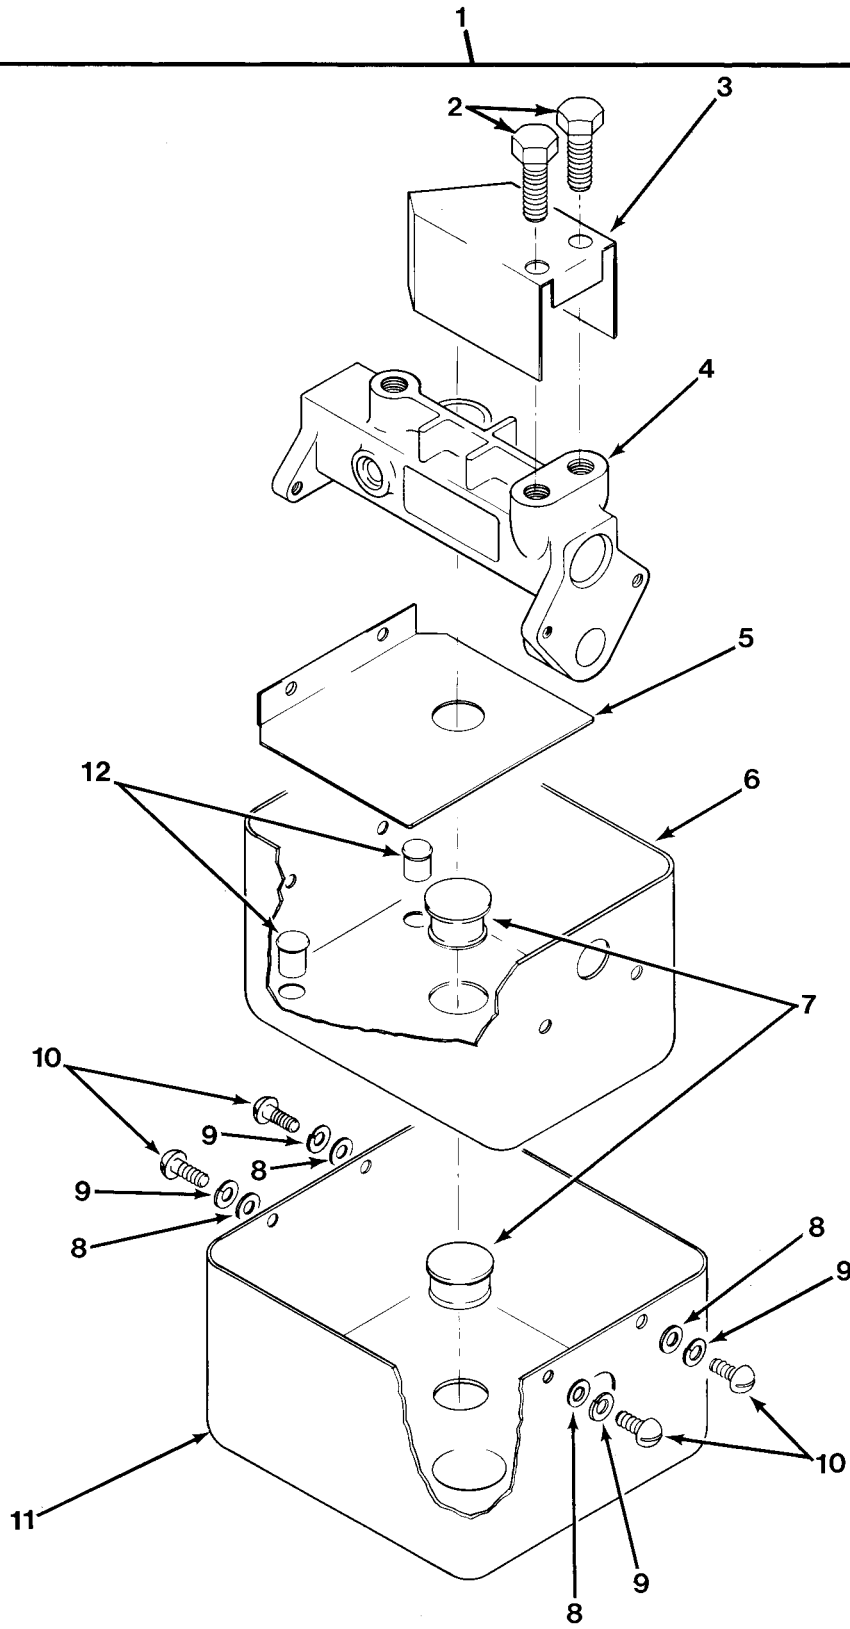

FIG.460 V19 JET LEVEL SENSOR ASSEMBLY