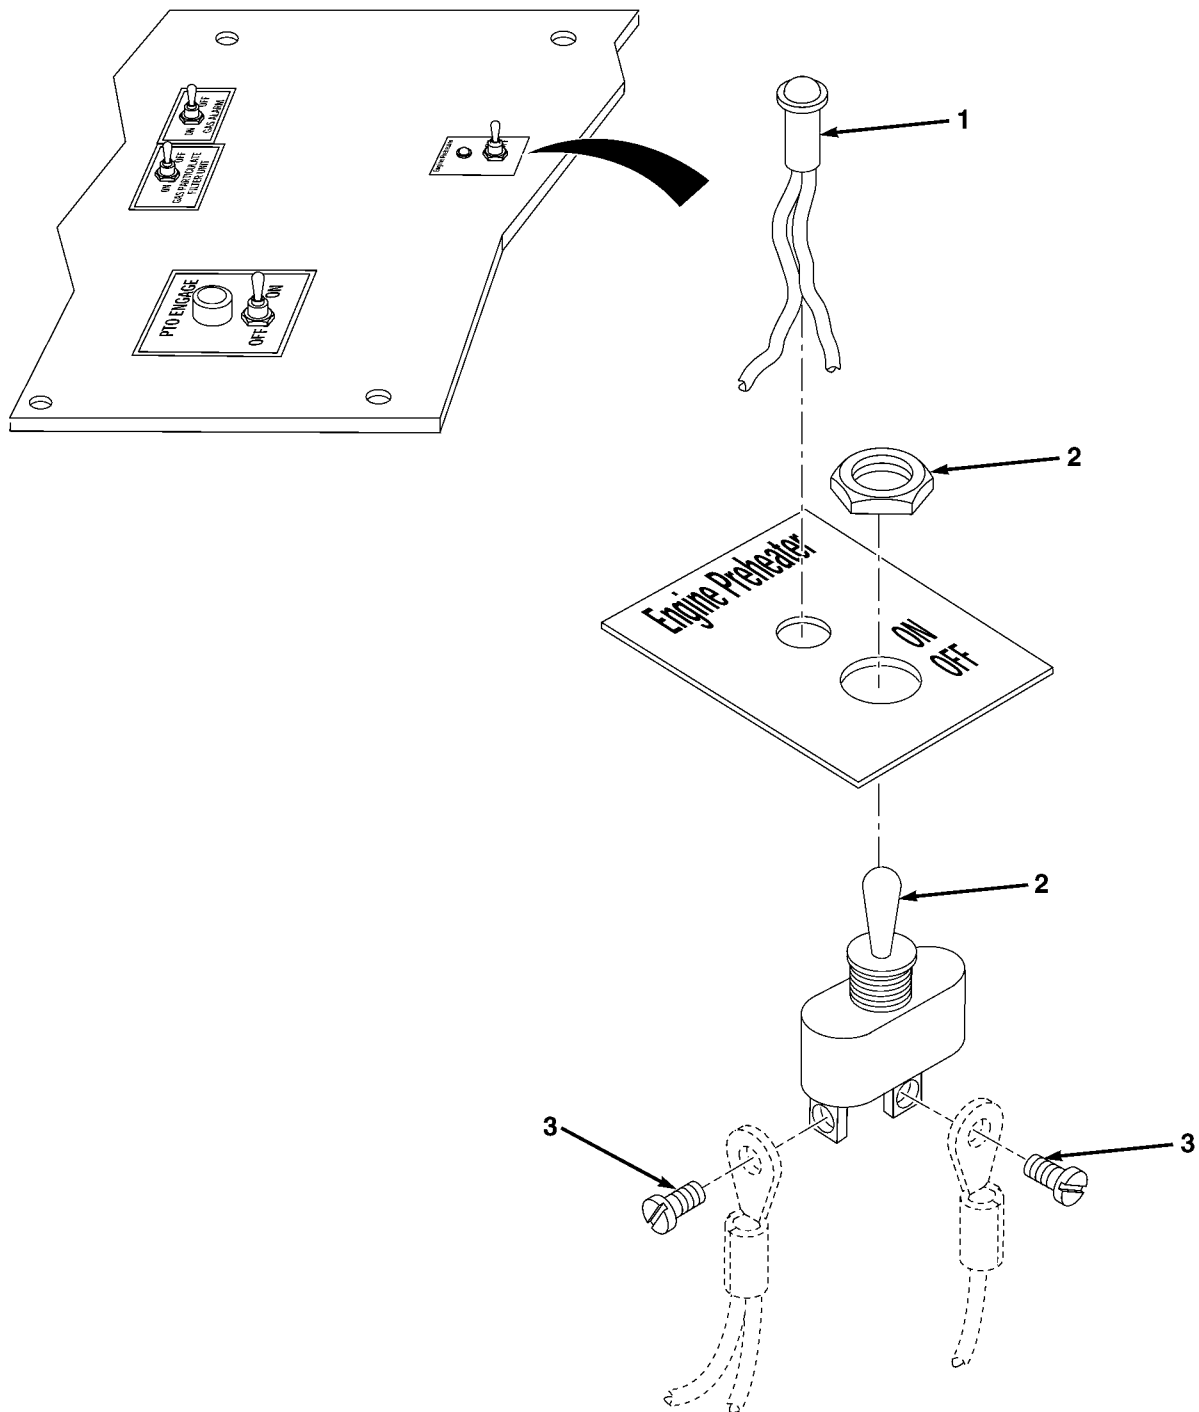

END OF FIGURE

FIG.425 ARCTIC KIT ELECTRICAL WIRING INSTALLATION

SECTION II			TM 9-2320-279-24P, C03		
(1)	(2)	(3)	(4)	(5)	(6)
ITEM	SMR		PART		
NO	CODE	CAGEC	NUMBER	DESCRIPTION AND USABLE ON CODES(UOC)	QTY
				GROUP 3303 WINTERIZATION KITS	
				FIG.425 ARCTIC KIT ELECTRICAL	
				WIRING INSTALLATION	
*	1	PAOZZ 08806 1820		LAMP, INCANDESCENT	1
*	2	PAOZZ 1C645 5011030033		SWITCH, ARCTIC HEATER	1
*	3	XAOZZ 1C645 5011030033-1		SCREW	2