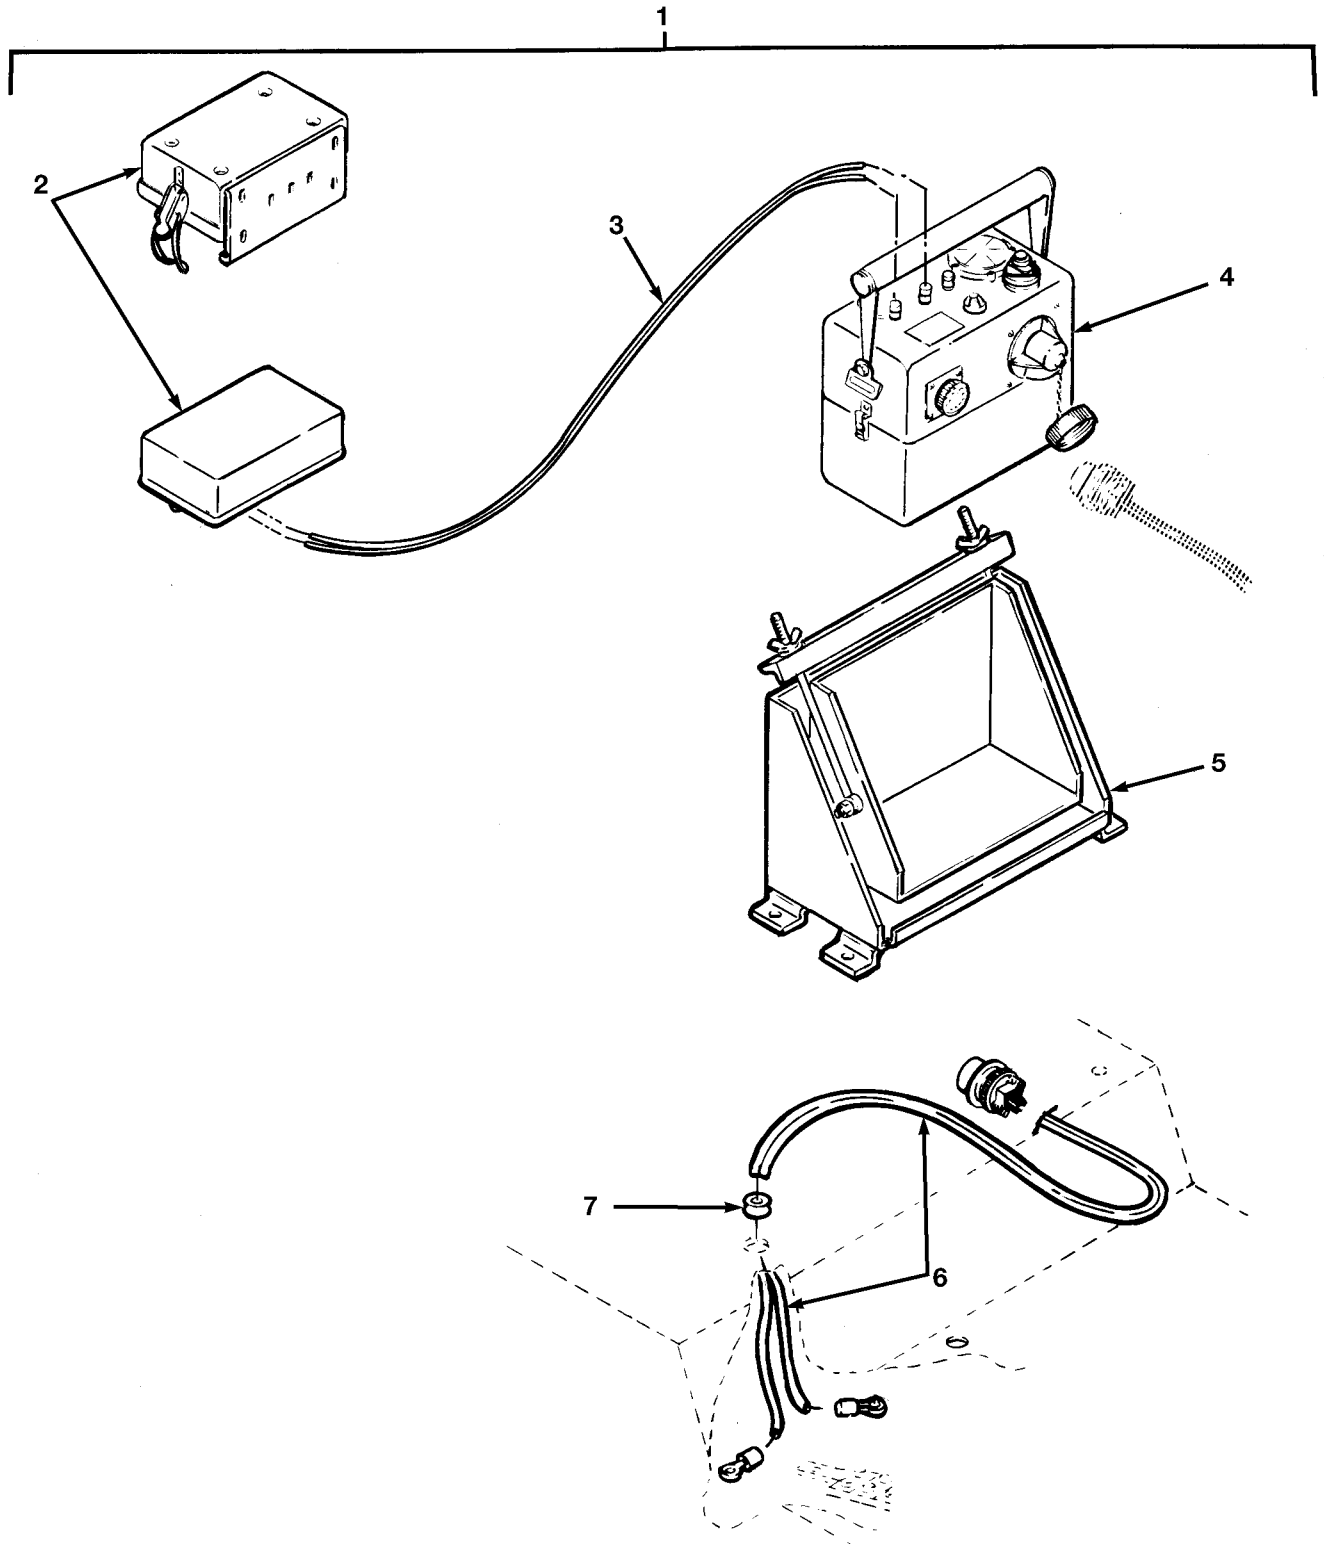

END OF FIGURE

FIG.473 M8 CHEMICAL ALARM INSTALLATION (SHEET 1 OF 2)

FIG. 473 M8 CHEMICAL ALARM INSTALLATION (SHEET 2 OF 2)

SECTION II

TM 9-2320-279-24P

(1) ITEM NO	(2) SMR CODE	(3) CAGEC CAGEC	(4) PART NUMBER	(5) DESCRIPTION AND USABLE ON CODES(UOC)	(6) QTY
GROUP 9131 CHEMICAL AGENT ALARMS FIG.473 M8 CHEMICAL ALARM INSTALLATION					
1	PBOOO	19207	5705589	CHEMICAL ALARM KIT HEMTT	1
2	PAOFF	81361	D5-15-4826	.ALARM UNIT,CHEMICAL	1
3	PAOZZ	45152	1376150W	.WIRING HARNESS,BRAN	1
4	PAOZA	81361	D5-15-4400	.DETECTOR UNIT,CHEMI	1
5	PAOZZ	81361	E5-15-5300	.MOUNTING KIT,CHEMIC	1
6	PAOOO	45152	1376140	.WIRING HARNESS	1
7	PAOZZ	61510	653	.GROMMET,NOMETALLIC	1
8	PAOZZ	96906	MS51967-2	.NUT,PLAIN,HEXAGON	8
9	PAOZZ	96906	MS35338-44	.WASHER,LOCK	8
10	PAOZZ	45152	1369390	.BRACKET,ANGLE	1
11	PAOZZ	96906	MS90725-6	.SCREW,CAP,HEXAGON H	4
12	PAOZZ	96906	MS90725-5	.SCREW,CAP,HEXAGON H	4
13	PAOZZ	96906	MS3476W14-5S	.CONNECTOR,PLUG,ELEC	1
14	PAOZZ	45152	1371350	.PLATE,INSTRUCTION	1
15	PAOZZ	96906	MS24658-22G	.SWITCH,TOGGLE	1
16	MOOZZ	45152	3014558	.WIRE ASSEMBLY MAKE FROM WIRE, P/N ... 1244FX	1
17	PAOZZ	96906	MS25036-108	..TERMINAL,LUG	2
18	PAOZZ	96906	MS25036-145	.TERMINAL,LUG	2