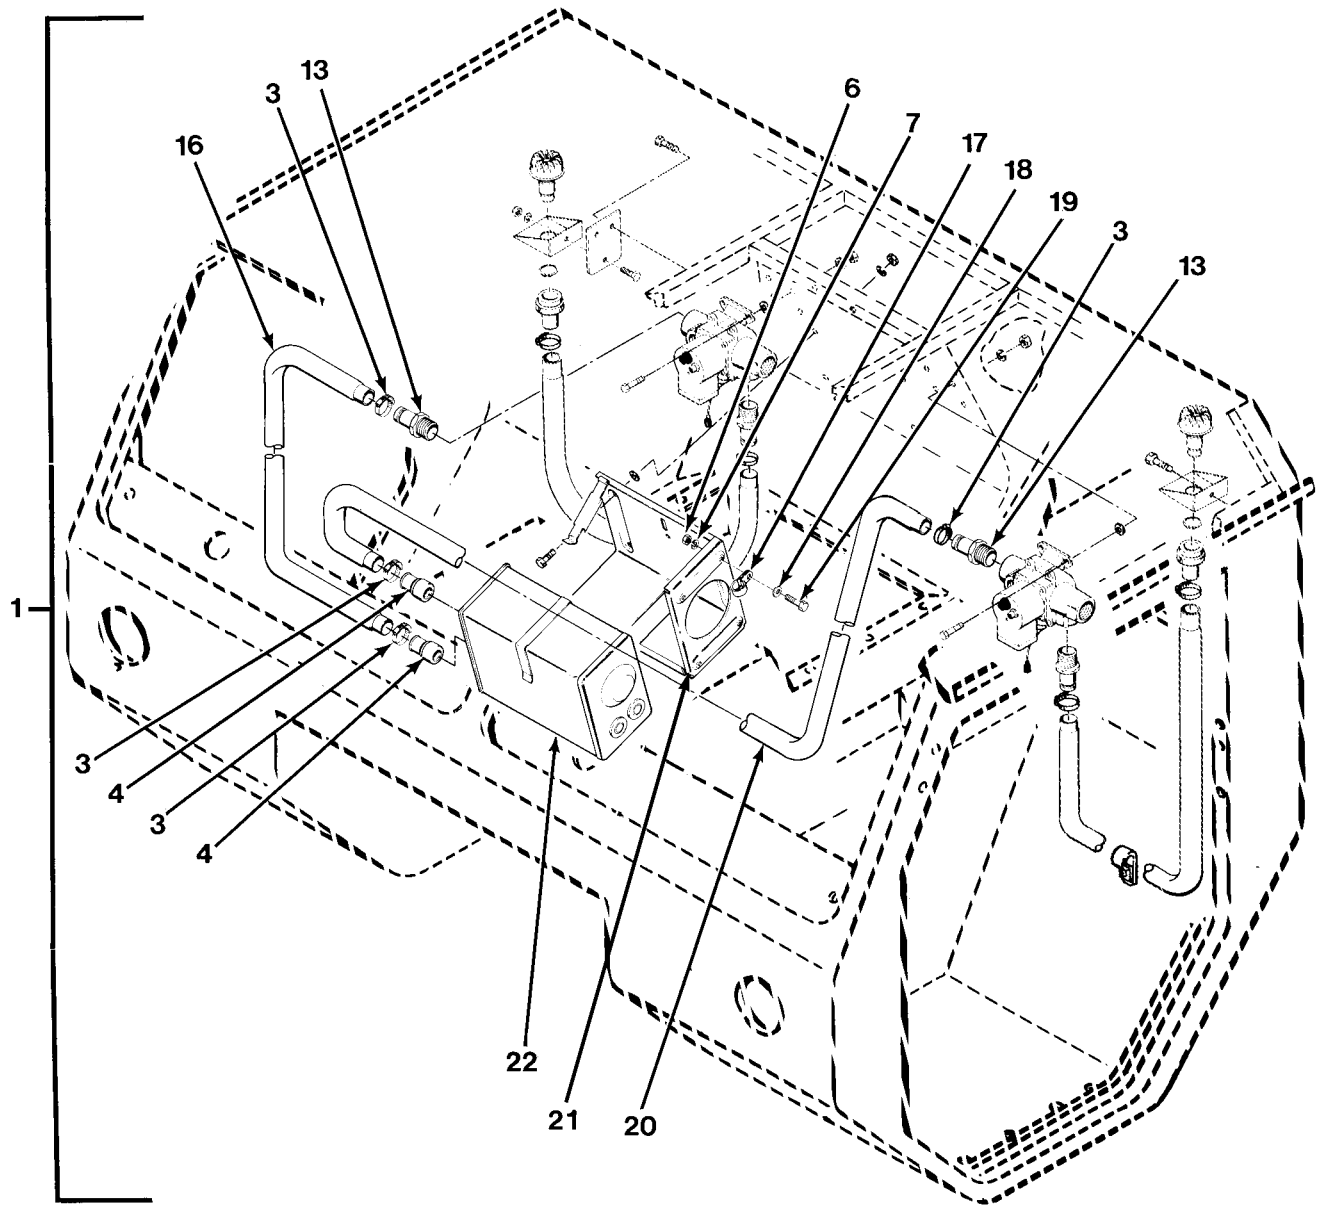

FIG.471 GAS PARTICULATE FILTER UNIT INSTALLATION (SHEET 1 OF 3)