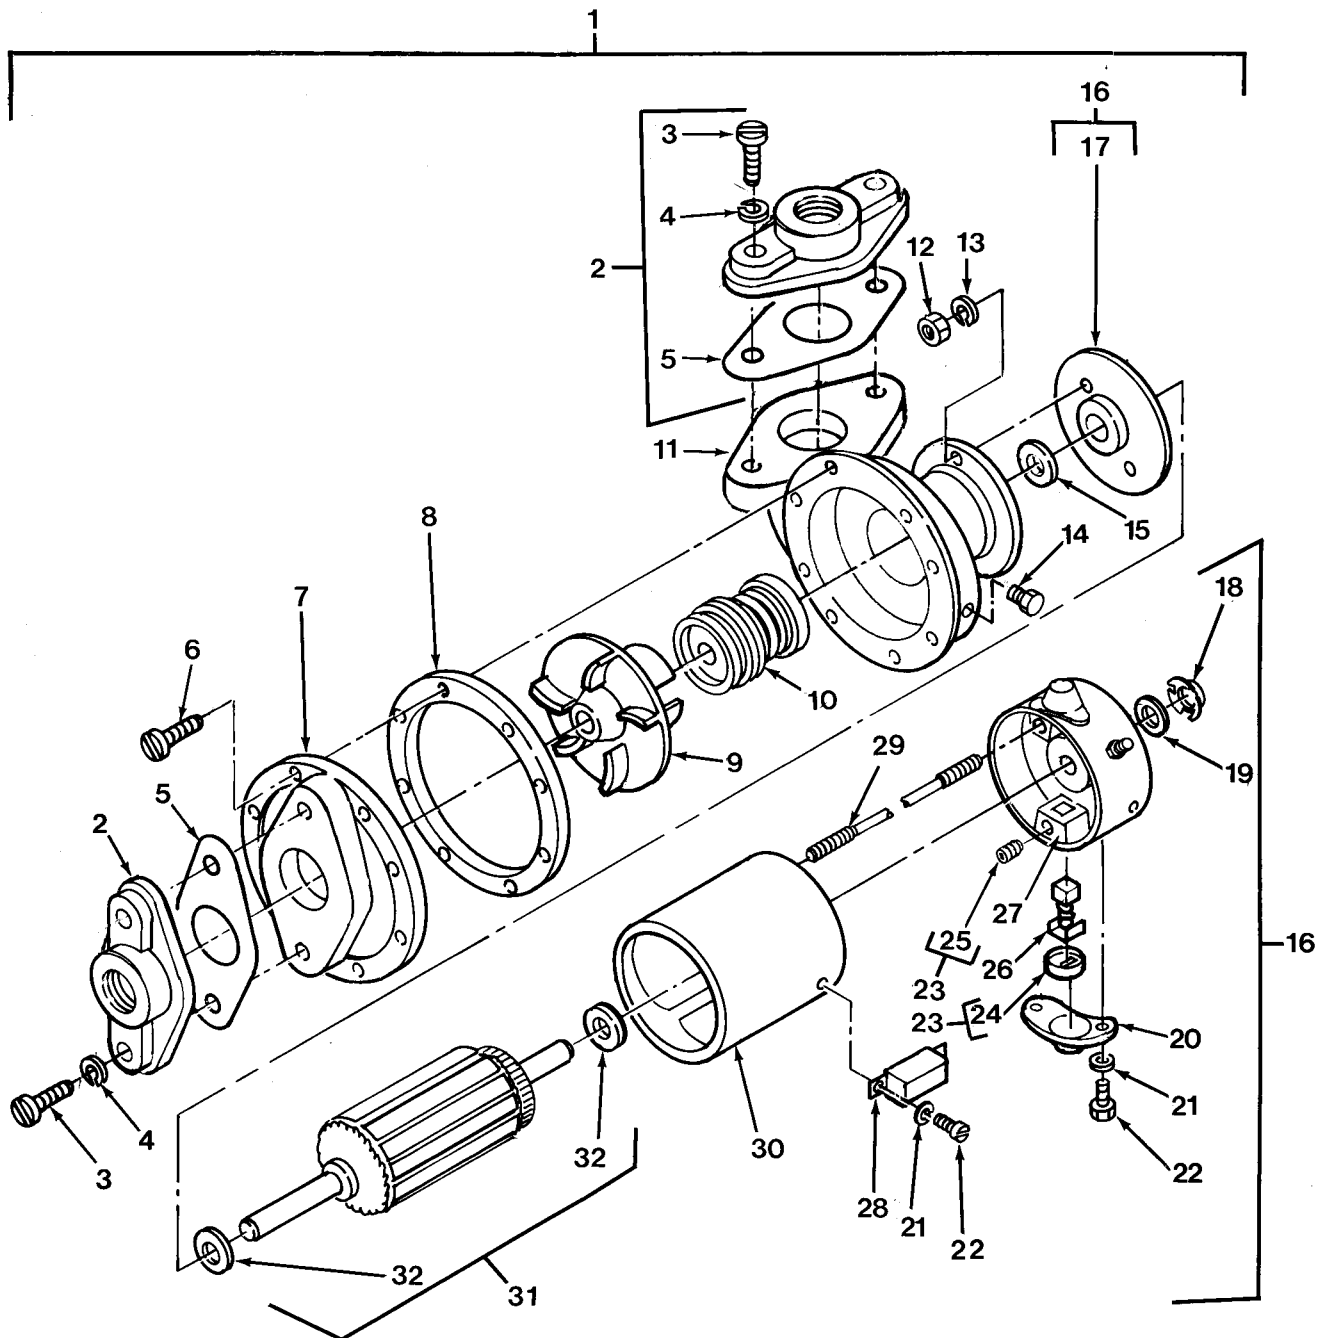

FIG.431 ARCTIC KIT WATER PUMP

SECTION II

TM 9-2320-279-24P

(1) ITEM NO	(2) SMR CODE	(3) CAGEC CAGEC	(4) PART NUMBER	(5) DESCRIPTION AND USABLE ON CODES(UOC)	(6) QTY
GROUP 3303 WINTERIZATION KITS FIG.431 ARCTIC KIT WATER PUMP					
1	PAOFZ	76122	21978	PUMP, COOLING SYSTEM	1
2	PAFFF	76122	22955	.FLANGE ASSY	2
3	PAFZZ	76122	21701	..SCREW, CAP	2
4	PAFZZ	96906	MS35338-46	..WASHER, LOCK	2
5	PAFZZ	76122	21651	..GASKET	1
6	PAFZA	76122	21625	.SCREW, ASSEMBLED WAS	8
7	PAFZA	76122	21634	.ADAPTER, FLANGE	1
8	PAFZZ	76122	21626	.GASKET	1
9	PAFZZ	76122	21636	.IMPELLER	1
10	PAFZZ	76122	21653	.SEAL ASSEMBLY	1
11	PAFZZ	76122	21632	.BODY	1
12	PAFZZ	76122	21630	.NUT, PLAIN, HEXAGON	2
13	XDFZZ	76122	21629	.WASHER, LOCK	2
14	PAFZZ	81343	2-130109E	.PLUG, PIPE	2
15	XDFZZ	76122	21627	.GASKET	1
16	PAFFZ	76122	23292	.MOTOR, DIRECT CURREN	1
17	PAFZZ	76122	22911	..COVER, REAR HEAD	1
18	PAFZZ	76122	21657	..WASHER, SPRING	1
19	PAFZZ	76122	21658	..WASHER, THRUST	V
20	PAFZZ	76122	25896	..SHIELD, BRUSH	2
21	XDFZZ	76122	21629	..WASHER, LOCK	6
22	PAFZA	76122	21624	..SCREW, MACHINE	6
23	XAFZZ	76122	22910	..HEAD, BRUSH	1
24	XDFZZ	76122	26336	...CAP, ELECTRICAL	2
25	PAFZZ	96906	MS51476-06	...SCREW, SET	2
26	XDFZZ	76122	22906	..BRUSH, ELECTRICAL CO	2
27	PAFZZ	76122	26337	..TUBE, BRUSH	2
28	PAFZA	76122	21660	..FILTER, RADIO FREQUE	1
29	PAFZZ	76122	21659	..STUD, CASE	2
30	XAFZZ	76122	22895	..STATOR	1
31	XAFFF	76122	24172	..ARMATURE	1
32	PAFZZ	94033	530C20-21	...BEARING, BALL, ANNULA	2

END OF FIGURE