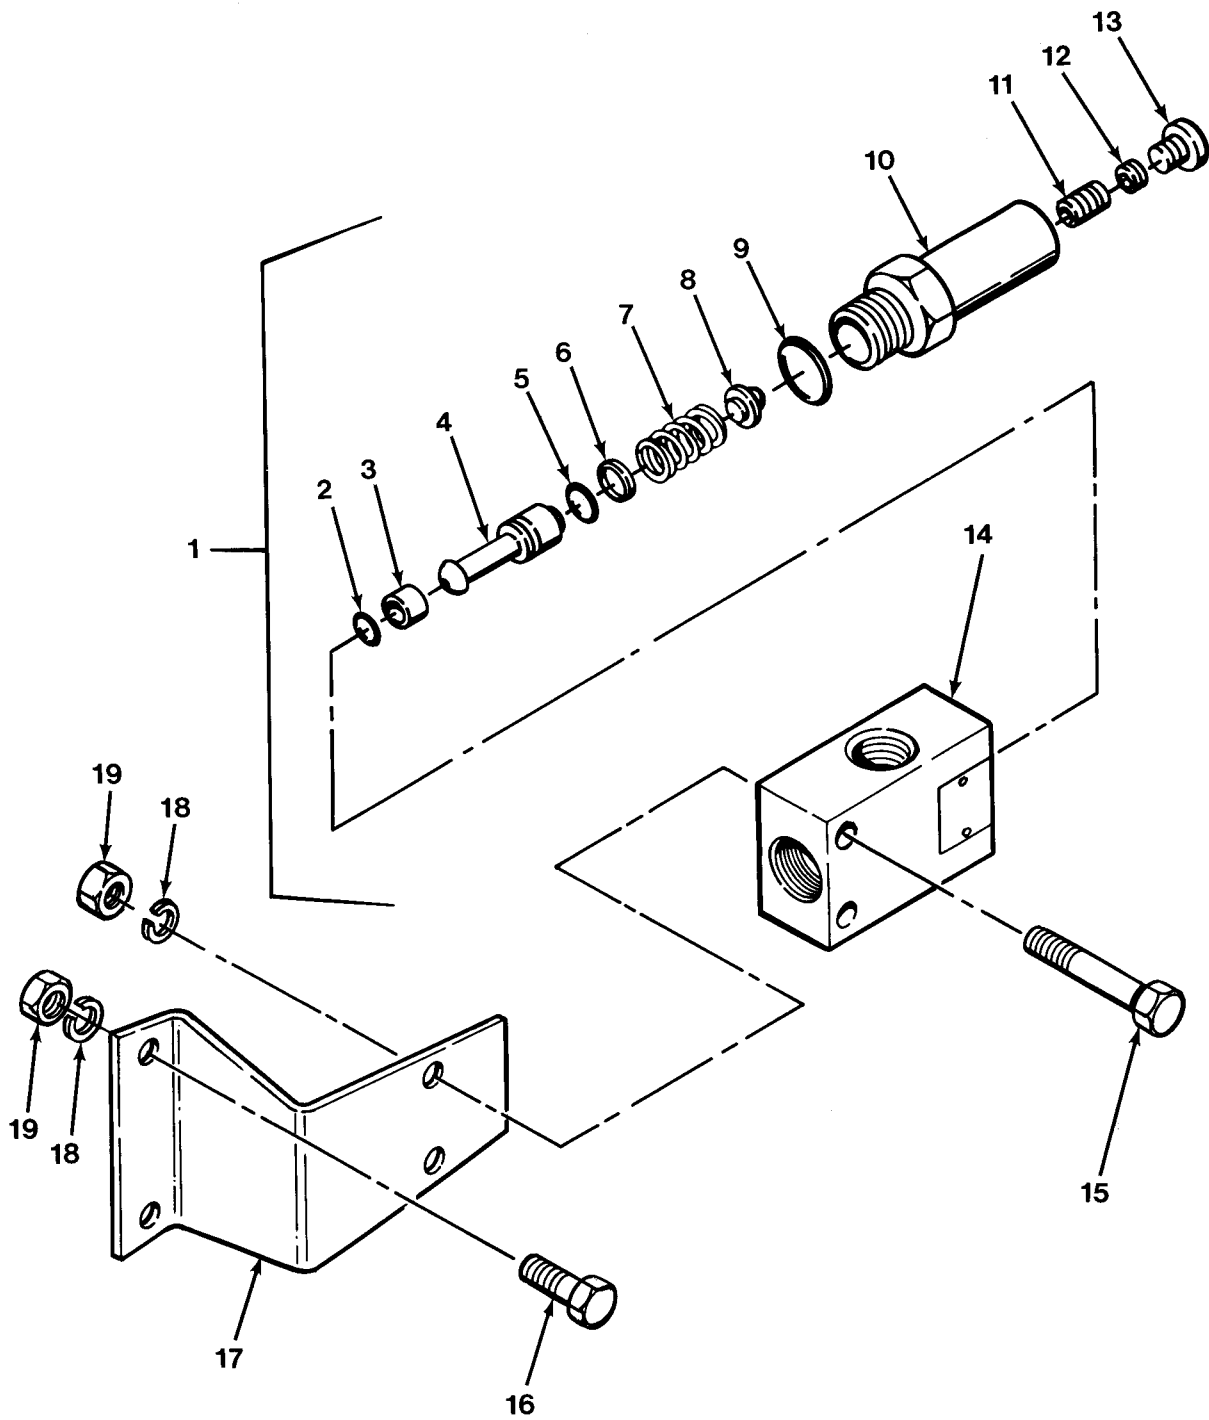

FIG.403 PRESSURE RELIEF VALVE - M983

SECTION II			TM 9-2320-279-24P		
(1)	(2)	(3)	(4)	(5)	(6)
ITEM NO	SMR CODE	CAGEC	PART NUMBER	DESCRIPTION AND USABLE ON CODES(UOC)	QTY
GROUP 24 HYDRAULIC AND FLUID SYSTEMS					
GROUP 2402 MANIFOLD AND/OR CONTROL					
VALVES					
FIG.403 PRESSURE RELIEF VALVE -					
M983					
1	PAOFF	77521	MRB-040-FFAH-54M -3000 PSI	VALVE,SAFETY RELIEF	1
2	KFFZZ	10129	406565	.PACKING,PREFORMED PART OF KIT P/N ... 711201 UOC:H03	1
3	PAFZZ	10129	356759	.SEAT,VALVE	1
4	XDFZZ	10129	784917	.DISK,VALVE	1
5	KFFZZ	10129	406636	.PACKING,PREFORMED PART OF KIT P/N ... 711201 UOC:H03	1
6	KFFZZ	10129	406775	.RETAINER,PACKING PART OF KIT P/N 711201 UOC:H03	1
7	PAFZZ	10129	493316	.SPRING,HELICAL,COMP	1
8	PAFZZ	10129	356267	.SEAT,HELICAL COMPRE	1
9	KFFZZ	10129	406555	.PACKING,PREFORMED PART OF KIT P/N ... 711201 UOC:H03	1
10	XDFZZ	10129	360612	.PLUG,VALVE,SINGLE R	1
11	PAFZZ	10129	491674	.SETSCREW	1
12	PAFZZ	10129	408857	.SCREW,SELF-LOCKING	1
13	XDFZZ	10129	406351	.VALVE,PLUG	1
14	XAFZZ	10129	360586	.BODY,VALVE	1
15	PAOZZ	96906	MS90725-67	SCREW,CAP,HEXAGON H	2
16	PAOZZ	78500	S-268-1	BOLT,MACHINE	2
17	PAOZZ	45152	1354800	BRACKET,DOUBLE ANGL	1
18	PAOZZ	96906	MS35338-46	WASHER,LOCK	4
19	PAOZZ	96906	MS35690-604	NUT,PLAIN,HEXAGON	4

END OF FIGURE