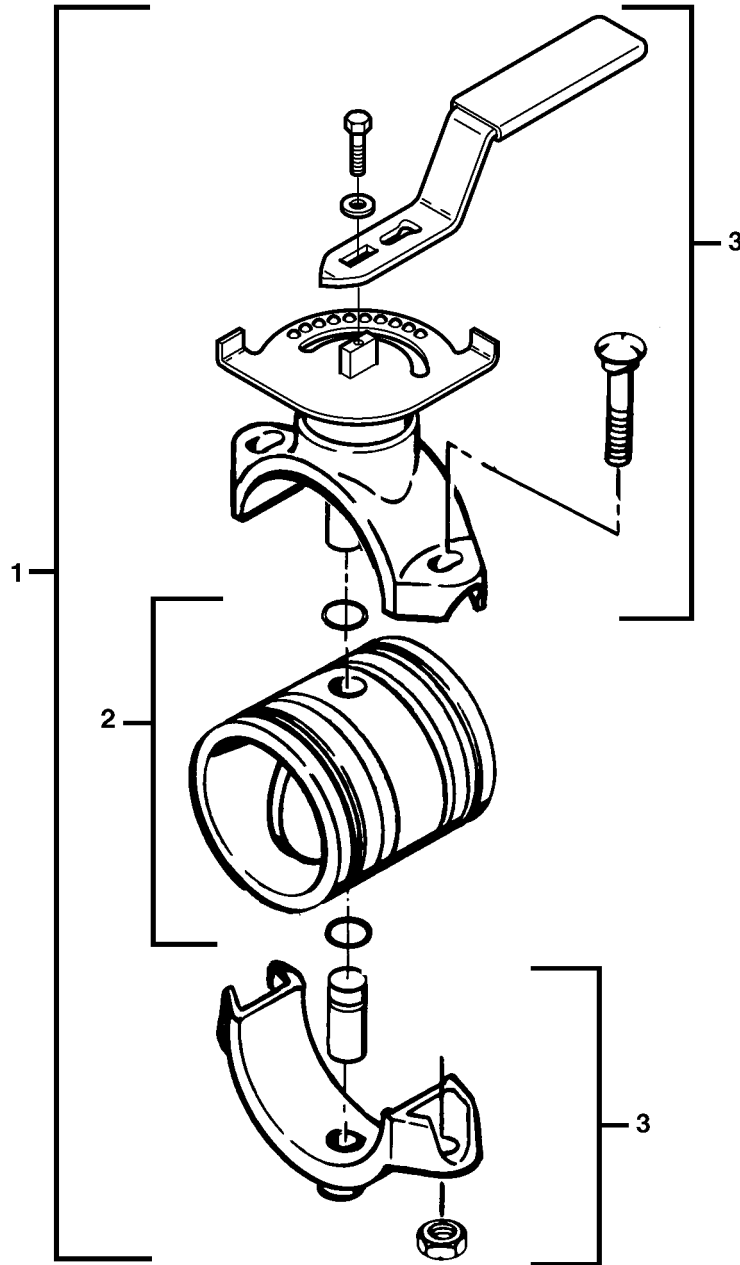

FIG.469 V11 ROW REGULATING VALVE