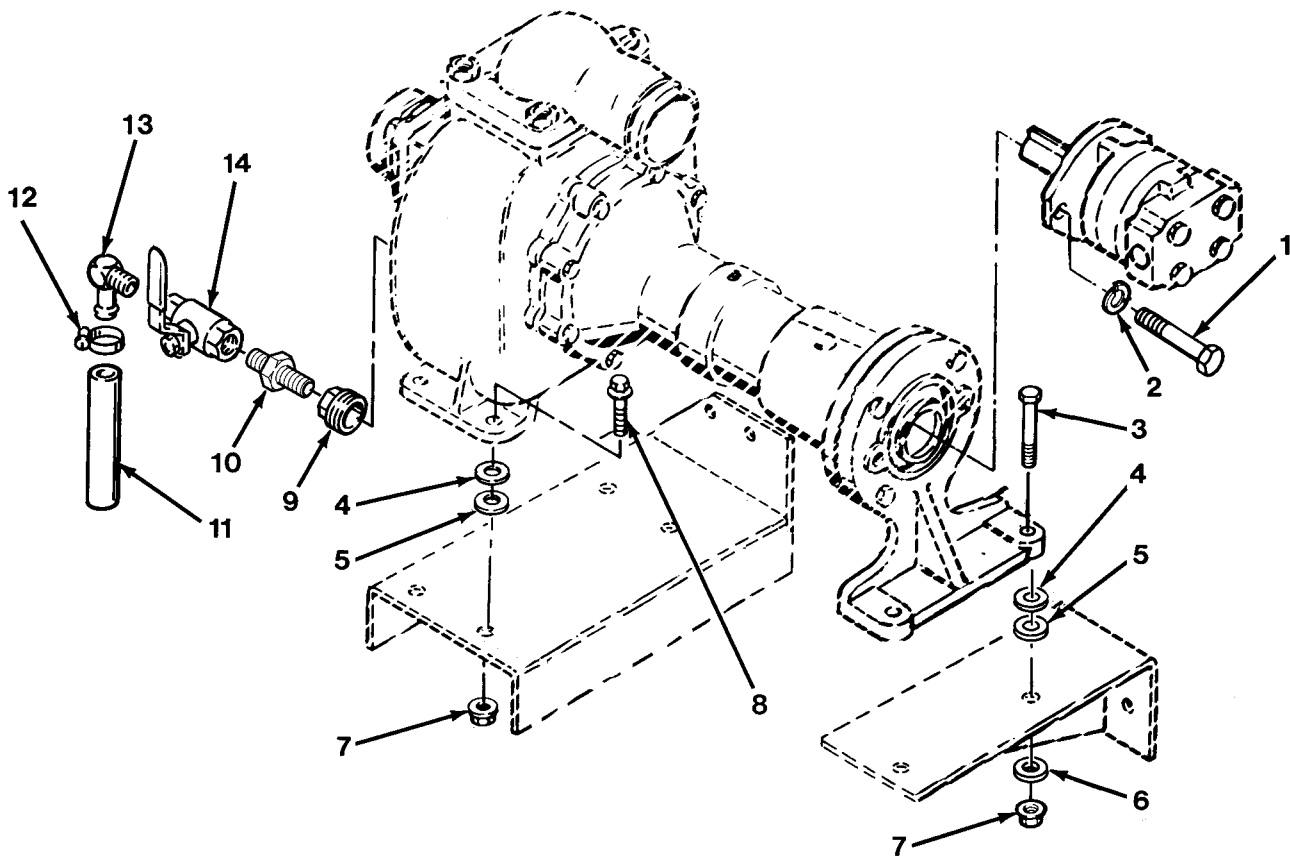

SECTION II

TM 9-2320-279-24P

(1) ITEM NO	(2) SMR CODE	(3) CAGEC CAGEC	(4) PART NUMBER	(5) DESCRIPTION AND USABLE ON CODES(UOC)	(6) QTY
GROUP 63 CONTROL PANELS AND CONTROL COMPONENTS					
GROUP 6809 RADIO TELEPHONE SYSTEM					
FIG.440 RADIO INSTALLATION					
1	PAOFF	80063	SM-D-9306843FT	CABLE ASSEMBLY, SPEC	1
2	PAOZZ	98230	ON241700	SPEECH EQUIPMENT	1
3	PAOZZ	98230	ON241780	VPA ASSEMBLY	1
4	PAOFZ	80063	SM-D-9306834FT	CABLE ASSEMBLY, SPEC	1
5	PAOFF	80063	SM-D-9306824FT	CABLE ASSEMBLY, SPEC	1
6	PAOZZ	80063	PPL4319	RADIO SET	1
7	PAOHH	80063	SC-DL-454800AND SM-D-454880	AMPLIFIER-POWER SUP	1
8	PAOFH	80063	SM-D-415990	MOUNTING	1
9	PAOZZ	80058	CX4720VRC3FT	CABLE ASSEMBLY, POWE	1
10	PAOZZ	71296	11738	GROMMET, NONMETALLIC	1
11	PAOZZ	80063	PPL914	HARDWARE KIT, ELECTR	V
12	PAOZZ	80063	SCC446180	ANTENNA TIP ASSEMBL	1
13	PAOHD	80063	SM-D-542001	ANTENNA	1
14	PAOZZ	45152	462B01	SCREW, CAP, HEXAGON H	4
15	XDOZZ	80063	SCD189023	SUPPORT ASSEMBLY	1
16	PAOZZ	96906	MS45904-68	WASHER, LOCK	8
17	PAOZZ	96906	MS90725-6	SCREW, CAP, HEXAGON H	4
18	PAOZZ	96906	MS35338-46	WASHER, LOCK	4
19	PAOZZ	96906	MS35690-604	NUT, PLAIN, HEXAGON	4
20	PAOZZ	80058	CG1773BU15FT	CABLE ASSEMBLY, RADI	1
21	PAOZZ	80058	CX-4722A/VRC15FT	CABLE ASSEMBLY, SPEC	1
22	PAOZZ	96906	MS51967-2	NUT, PLAIN, HEXAGON	4
23	PAOZZ	96906	MS35691-13	NUT, PLAIN, HEXAGON	9
24	PAOZZ	96906	MS35338-45	WASHER, LOCK	18
25	PAOZZ	80063	SC-F-930691A	INTERCONNECTING BOX	1
26	XDOFF	80063	SM-D-930686	CABLE ASSEMBLY, SPEC	1
27	PAOZZ	96906	MS90726-36	SCREW, CAP, HEXAGON H	5
28	PFOZZ	80063	SCB279936	MARKER, IDENTIFICATI	1
29	PAOZZ	80063	SC-D-884714	MOUNTING BASE, ELECT	1
30	PAOZZ	96906	MS90727-32	BOLT, MACHINE	9

END OF FIGURE

FIG.441 PRIMARY PUMP INSTALLATION