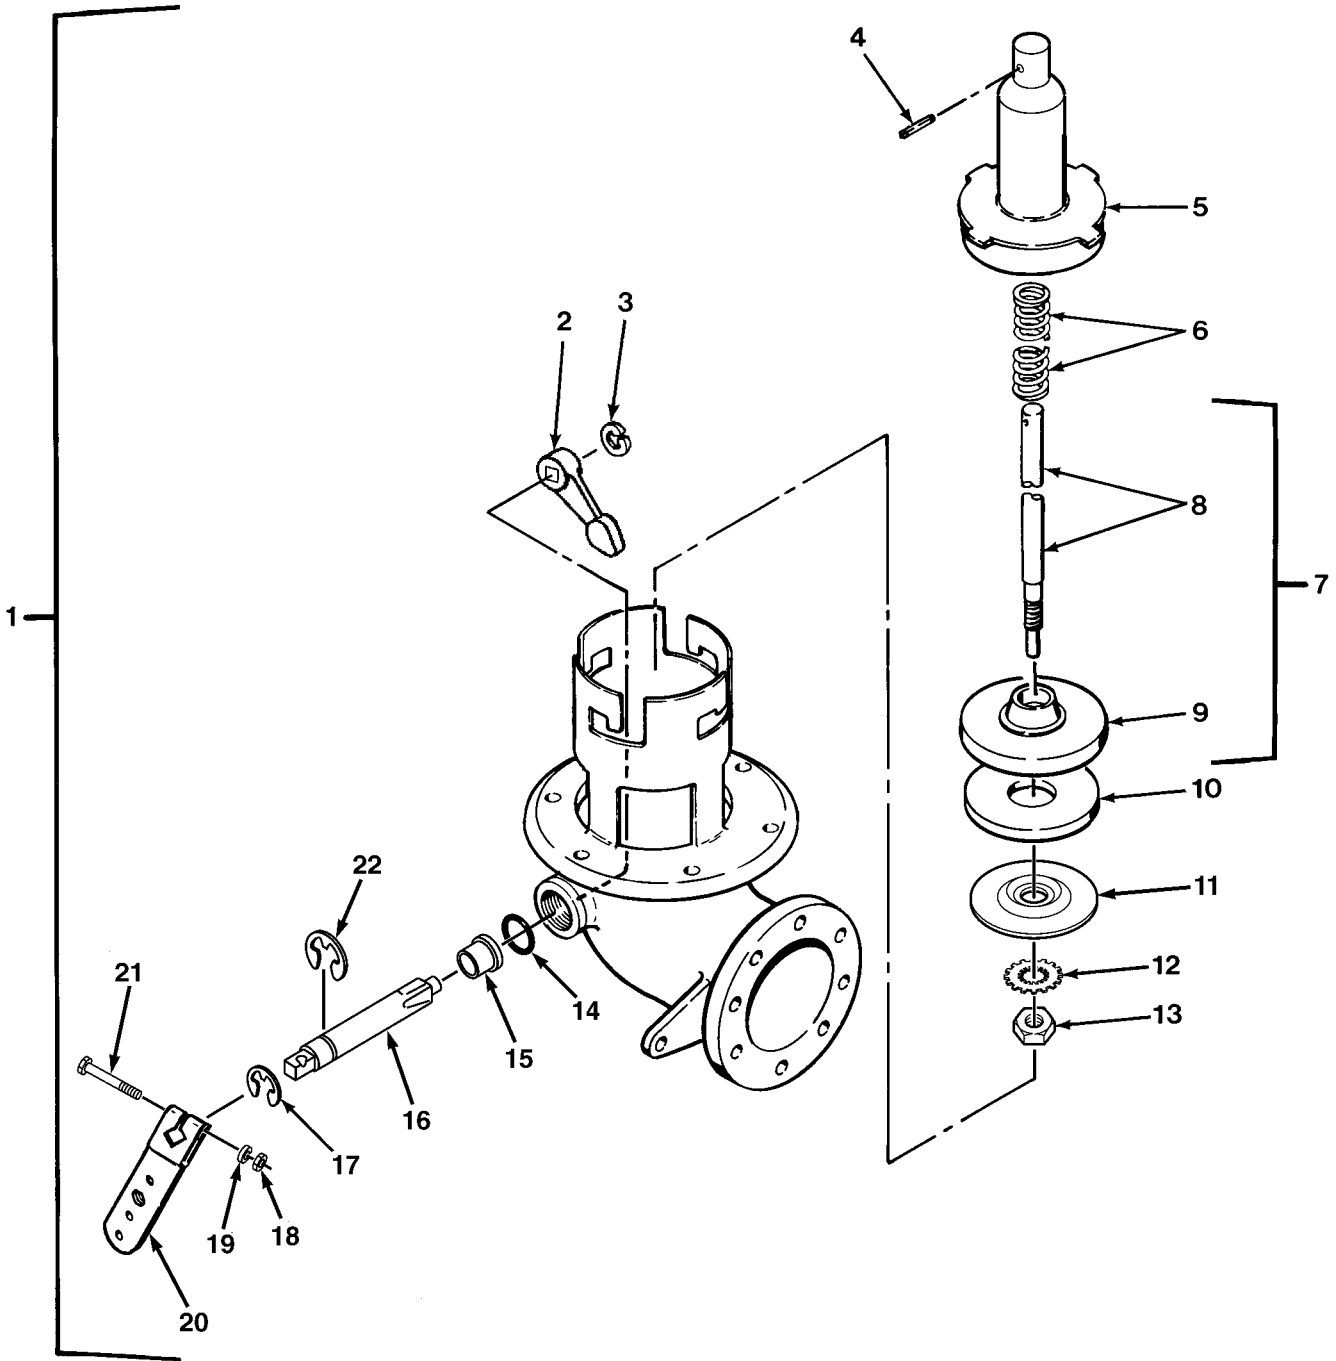

FIG.453 V1 EMERGENCY VALVE ASSEMBLY