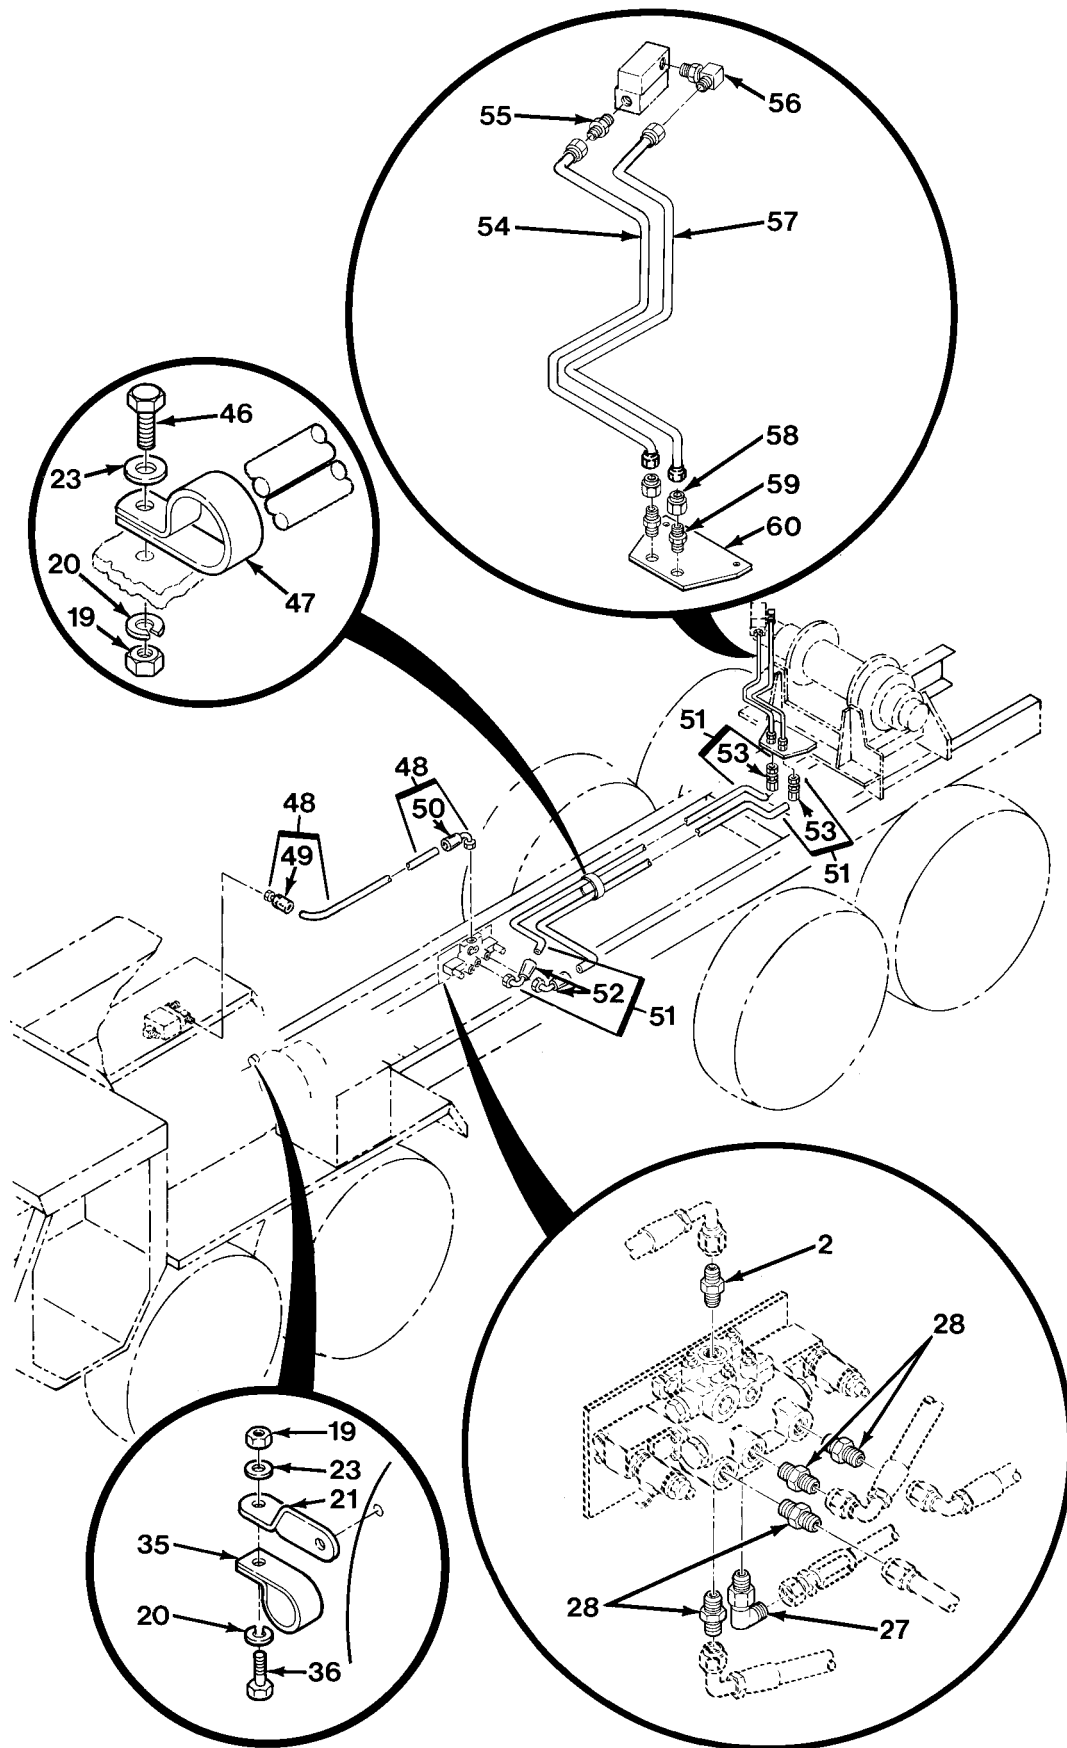

FIG.418 HYDRAULIC LINES AND FITTINGS - M984 (SHEET 2 OF 4)

FIG.418 HYDRAULIC LINES AND FITTINGS - M984 (SHEET 3 OF 4)