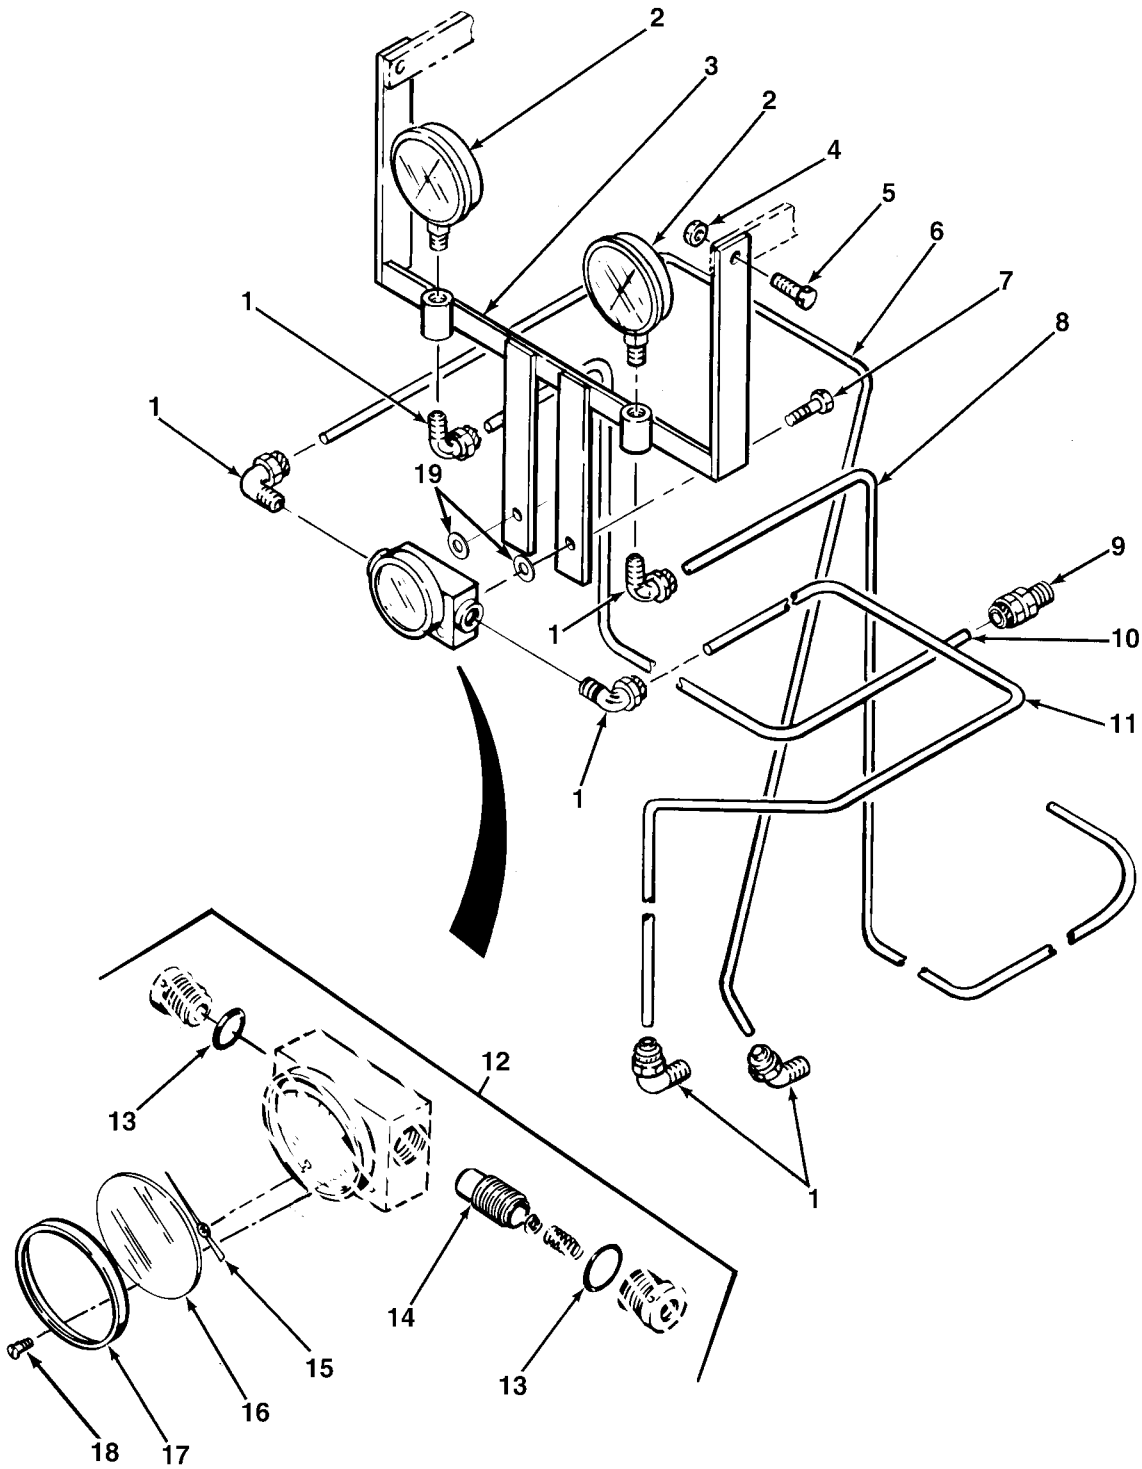

END OF FIGURE

FIG.436 PRESSURE GAGE INSTALLATION - M978

SECTION II

TM 9-2320-279-24P, C03

(1) ITEM NO	(2) SMR CODE	(3) CAGEC CAGEC	(4) PART NUMBER	(5) DESCRIPTION AND USABLE ON CODES(UOC)	(6) QTY
GROUP 4702 GAGES, MOUNTING, LINES, AND FITTINGS FIG.436 PRESSURE GAGE INSTALLATION - M978					
1	PAOZZ	30327	8894287	ELBOW,PIPE TO HOSE	6
				UOC:H02,H07	
*	2	PAOZZ	OKMP4 1541197	GAGE,PRESSURE DIAL	2
				UOC:H02,H07	
*	3	PFOZZ	45152 2AN855	BRACKET,PRESSURE GA	1
				UOC:H02,H07	
*	4	PAOZZ	81349 M45913/1-6CG5C	NUT,SELF-LOCKING,HE	2
				UOC:H02,H07	
	5	PAOZZ	80204 B1821BH038C100D	SCREW,CAP,HEXAGON H	2
				UOC:H02,H07	
*	6	MOOZZ	45152 2AN842	TUBING,NONMETALLIC MAKE FROM	1
				TUBING, P/N 66-SN	
				UOC:H02,H07	
	7	PAOZZ	96906 MS90725-3	SCREW,CAP,HEXAGON H	2
				UOC:H02,H07	
*	8	MOOZZ	45152 2250000	TUBING,NONMETALLIC MAKE FROM	1
				TUBING, P/N 66-SN	
				UOC:H02,H07	
	9	PAOZZ	38018 429621	ADAPTER,STRAIGHT,PI	1
				UOC:H02,H07	
	10	MOOZZ	17566 45A339-P1	TUBING,NONMETALLIC MAKE FROM	1
				TUBING, P/N 66-SN	
				UOC:H02,H07	
	11	MOOZZ	17566 45A330-P1	TUBING,NONMETALLIC MAKE FROM	1
				TUBING, P/N 66-SN	
				UOC:H02,H07	
	12	PAOOO	30839 1210PG-1A-2.5L-0 /20	GAGE,DIFFERENTIAL,D	1
				UOC:H02,H07	
	13	PAOZZ	30839 BB1-1A	.PACKING,PREFORMED	2
				UOC:H02,H07	
	14	PAOZZ	30839 SD41-1	.PISTON,VALVE	1
				UOC:H02,H07	
	15	PAOZZ	30839 AF15-2	.POINTER,DIAL	1
				UOC:H02,H07	
	16	PAOZZ	30839 GG1-2	.WINDOW,DIAL	1
				UOC:H02,H07	
	17	PAOZZ	30839 M15	.BEZEL,INSTRUMENT MO	1
				UOC:H02,H07	
	18	PAOZZ	30839 XX6-2	.SCREW,MACHINE	2
				UOC:H02,H07	
*	19	PAOZZ	9U920 45A115P44	WASHER,FIBER	2
				UOC:H02,H07	