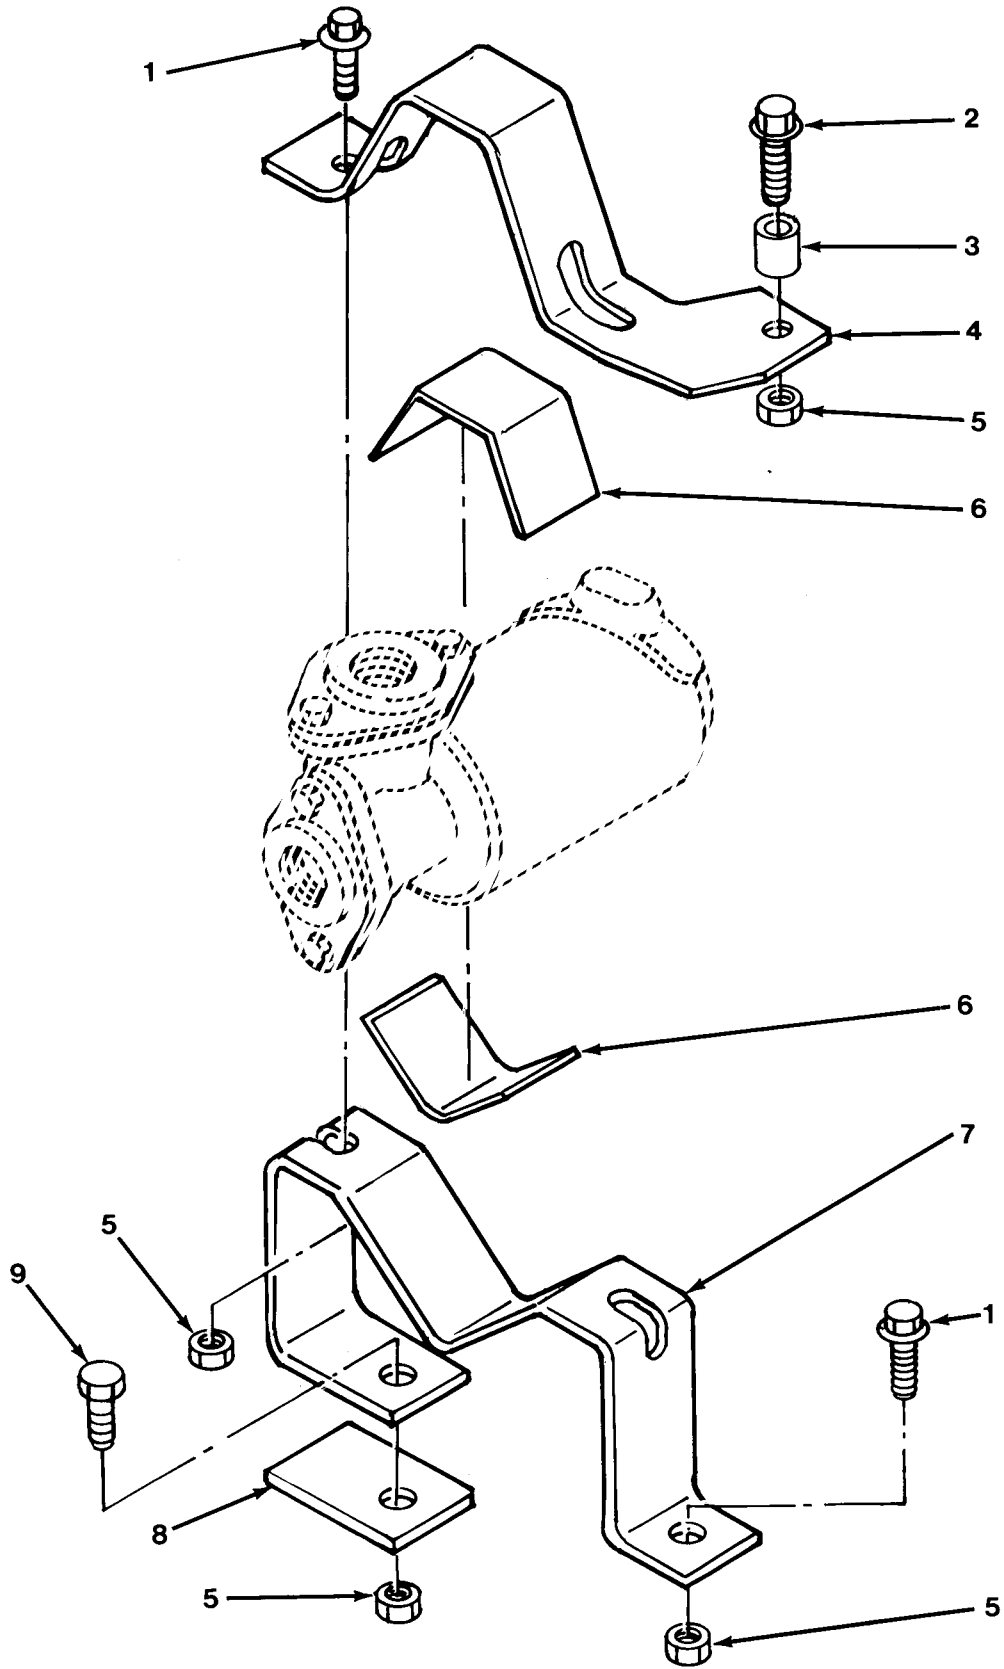

END OF FIGURE

FIG.430 ARCTIC KIT WATER PUMP MOUNTING

SECTION II			TM 9-2320-279-24P		
(1)	(2)	(3)	(4)	(5)	(6)
ITEM	SMR		PART		
NO	CODE	CAGEC	NUMBER	DESCRIPTION AND USABLE ON CODES(UOC)	QTY
				GROUP 3303 WINTERIZATION KITS	
				FIG.430 ARCTIC KIT WATER PUMP	
				MOUNTING	
1	PAOZZ	45152	1614120	BOLT,MACHINE	3
2	PAOZZ	45152	1754300	SCREW,CAP,HEXAGON H	1
3	PAOZZ	45152	124658A	SPACER	1
4	PAOZZ	45152	1838450	BRACKET,MULTIPLE AN	1
5	PAOZZ	45152	1437220	NUT,SELF-LOCKING,EX	1
6	MOOZZ	45152	4TC4	RUBBER,FLAT MAKE FROM RUBBER P/N	2
				70-17-30	
7	PAOZZ	45152	1838440	BRACKET,MULTIPLE AN	1
8	PAOZZ	45152	28636AX	PLATE,MOUNTING	1
9	PAOZZ	45152	1680530	BOLT,MACHINE	1