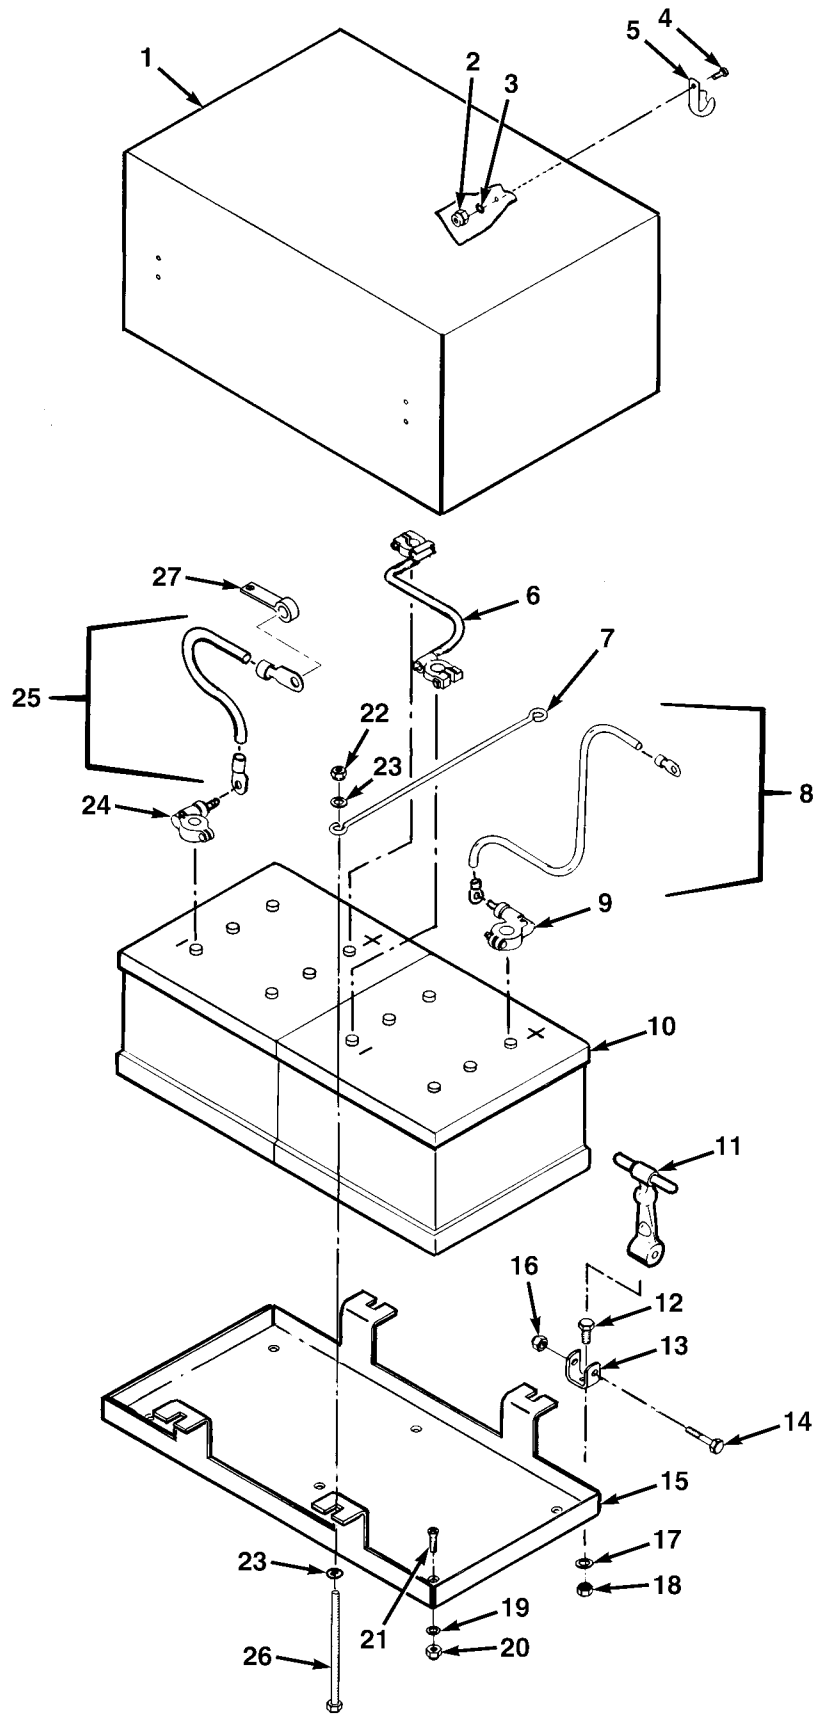

END OF FIGURE

FIG.427 ARCTIC BATTERY INSTALLATION

SECTION II			TM 9-2320-279-24P, C02		
(1)	(2)	(3)	(4)	(5)	(6)
ITEM	SMR		PART		
NO	CODE	CAGEC	NUMBER	DESCRIPTION AND USABLE ON CODES(UOC)	QTY
GROUP 3303 WINTERIZATION KITS FIG.427 ARCTIC BATTERY INSTALLATION					
1	PFOZZ	45152	1497390W	COVER,BATTERY BOX	1
2	PAOZZ	72962	SN-104-NM-22	NUT,SELF-LOCKING,HE	6
3	PAOZZ	88044	AN970-3	WASHER,FLAT	6
4	PAOZZ	96906	MS35206-263	SCREW,MACHINE	6
5	PAOZZ	74687	028-561	HOOK,SUPPORT	3
6	PAOZZ	45152	1383550	CABLE	1
7	PFOZZ	45152	1372010	RETAINER,BATTERY	2
8	MOOOO	45152	35633AX60U	CABLE,60 INCH MAKE FROM WIRE, P/N 1262HX	1
9	PFOZZ	96906	MS75004-1	.TERMINAL,LUG	2
10	PAOFA	04055	6TLFP	BATTERY,STORAGE	2
11	XDOZZ	64386	67D794	LATCH,HOOD,VEHICULA	3
12	PAOZZ	45152	1367HX1	SCREW,CAP,HEXAGON H	2
13	PAOZZ	64386	277-A-80-1	STRAP,RETAINING	3
14	PAOZZ	45152	1849HX1	BOLT,MACHINE	3
15	PFOZZ	45152	1372000	TRAY,BATTERY	1
16	PAOZZ	45152	114357A	NUT,SELF-LOCKING,HE	3
17	PAOZZ	45152	354AX	WASHER,LOCK	2
18	PAOZZ	45152	369AX1	NUT,PLAIN,HEXAGON	2
19	PAOZZ	96906	MS27183-10	WASHER,FLAT	6
20	PAOZZ	72962	21NE-040	NUT,SELF-LOCKING,HE	6
21	PAOZZ	45152	59027AX	SCREW,MACHINE	6
22	PAOZZ	72962	21NE-066	NUT,SELF-LOCKING,HE	4
23	PAOZZ	96906	MS27183-14	WASHER,FLAT	8
24	PFOZA	96906	MS75004-2	TERMINAL,LUG	2
25	MOOOO	45152	61340AX48U	CABLE,48 INCH MAKE FROM WIRE, P/N 1262HX	1
26	PAOZZ	45152	110995A	SCREW,CAP,HEXAGON H	4
* 27	PAOZZ	84971	TA720S24	CLAMP,LOOP	1