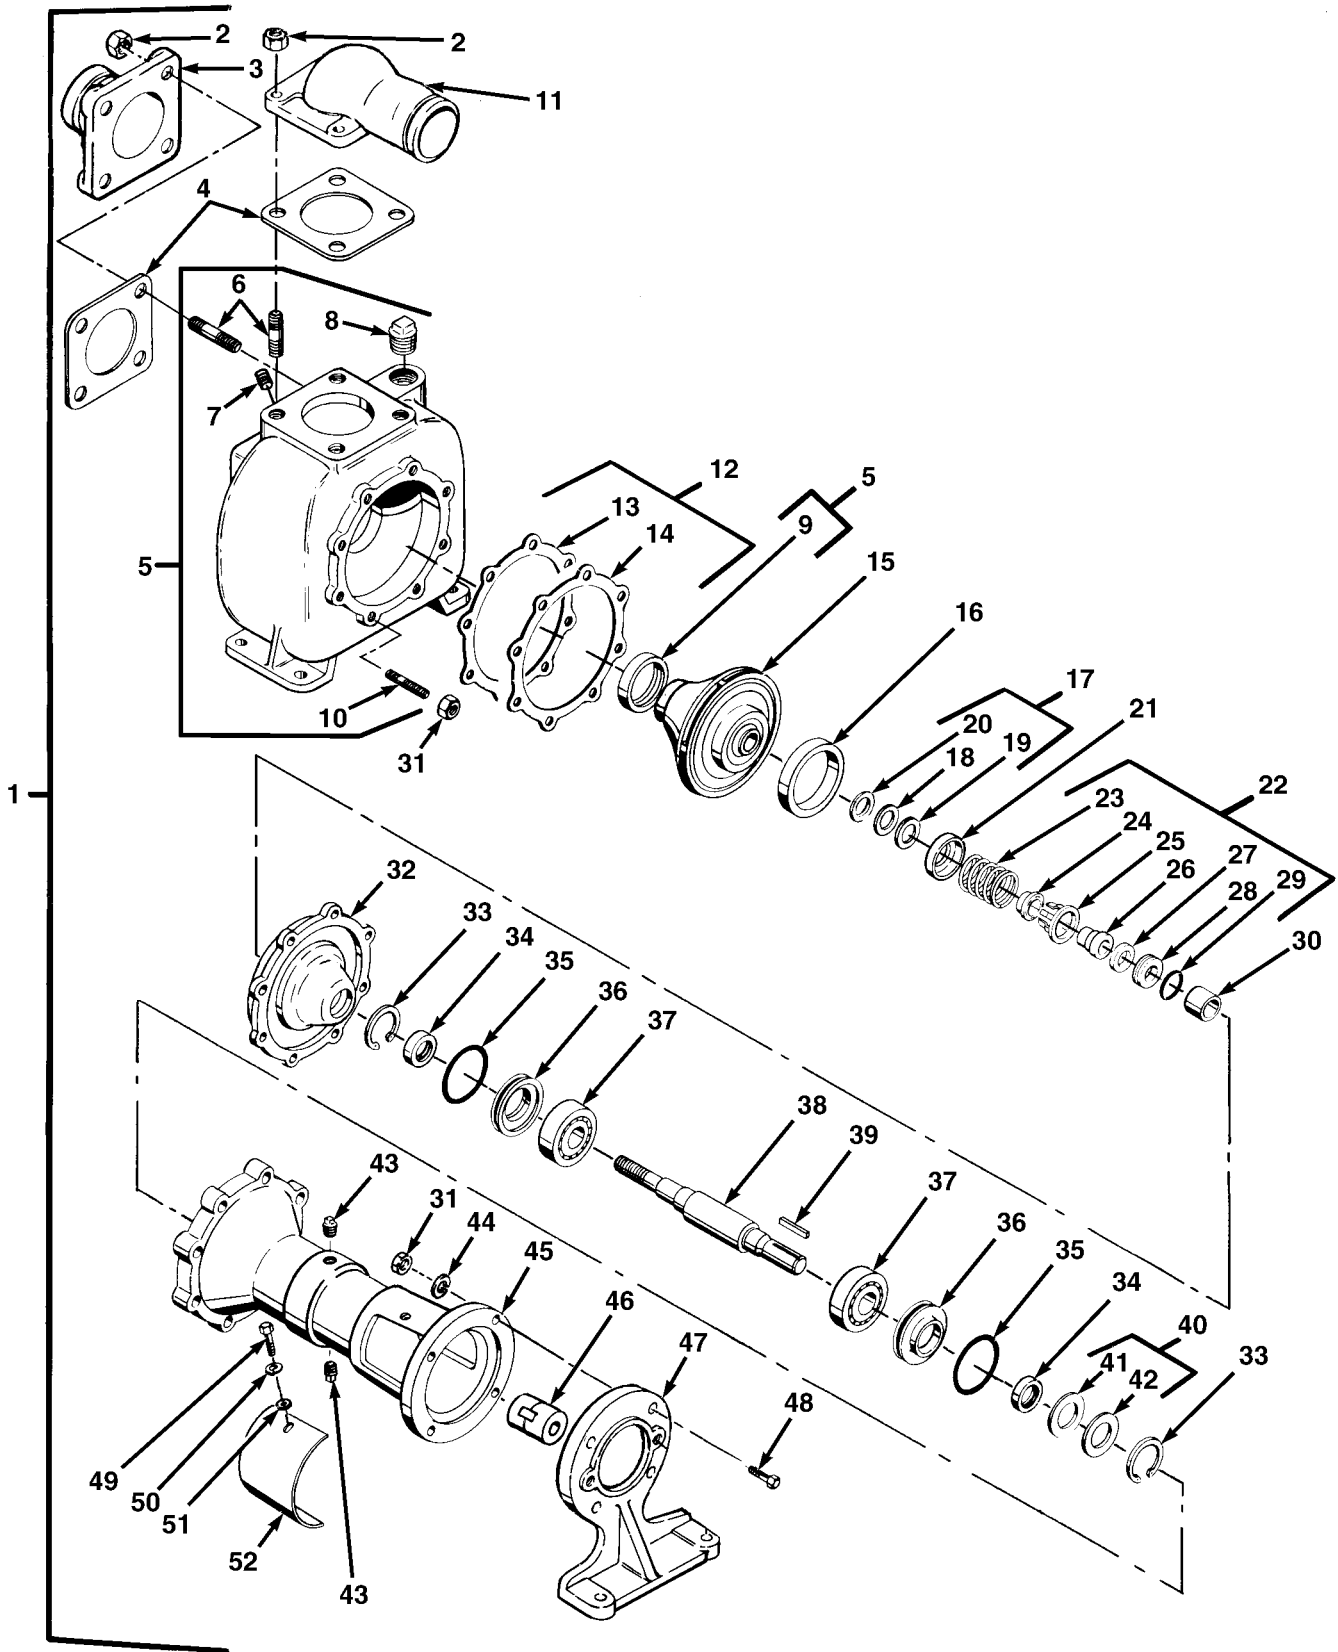

FIG. 442 PRIMARY PUMP ASSEMBLY