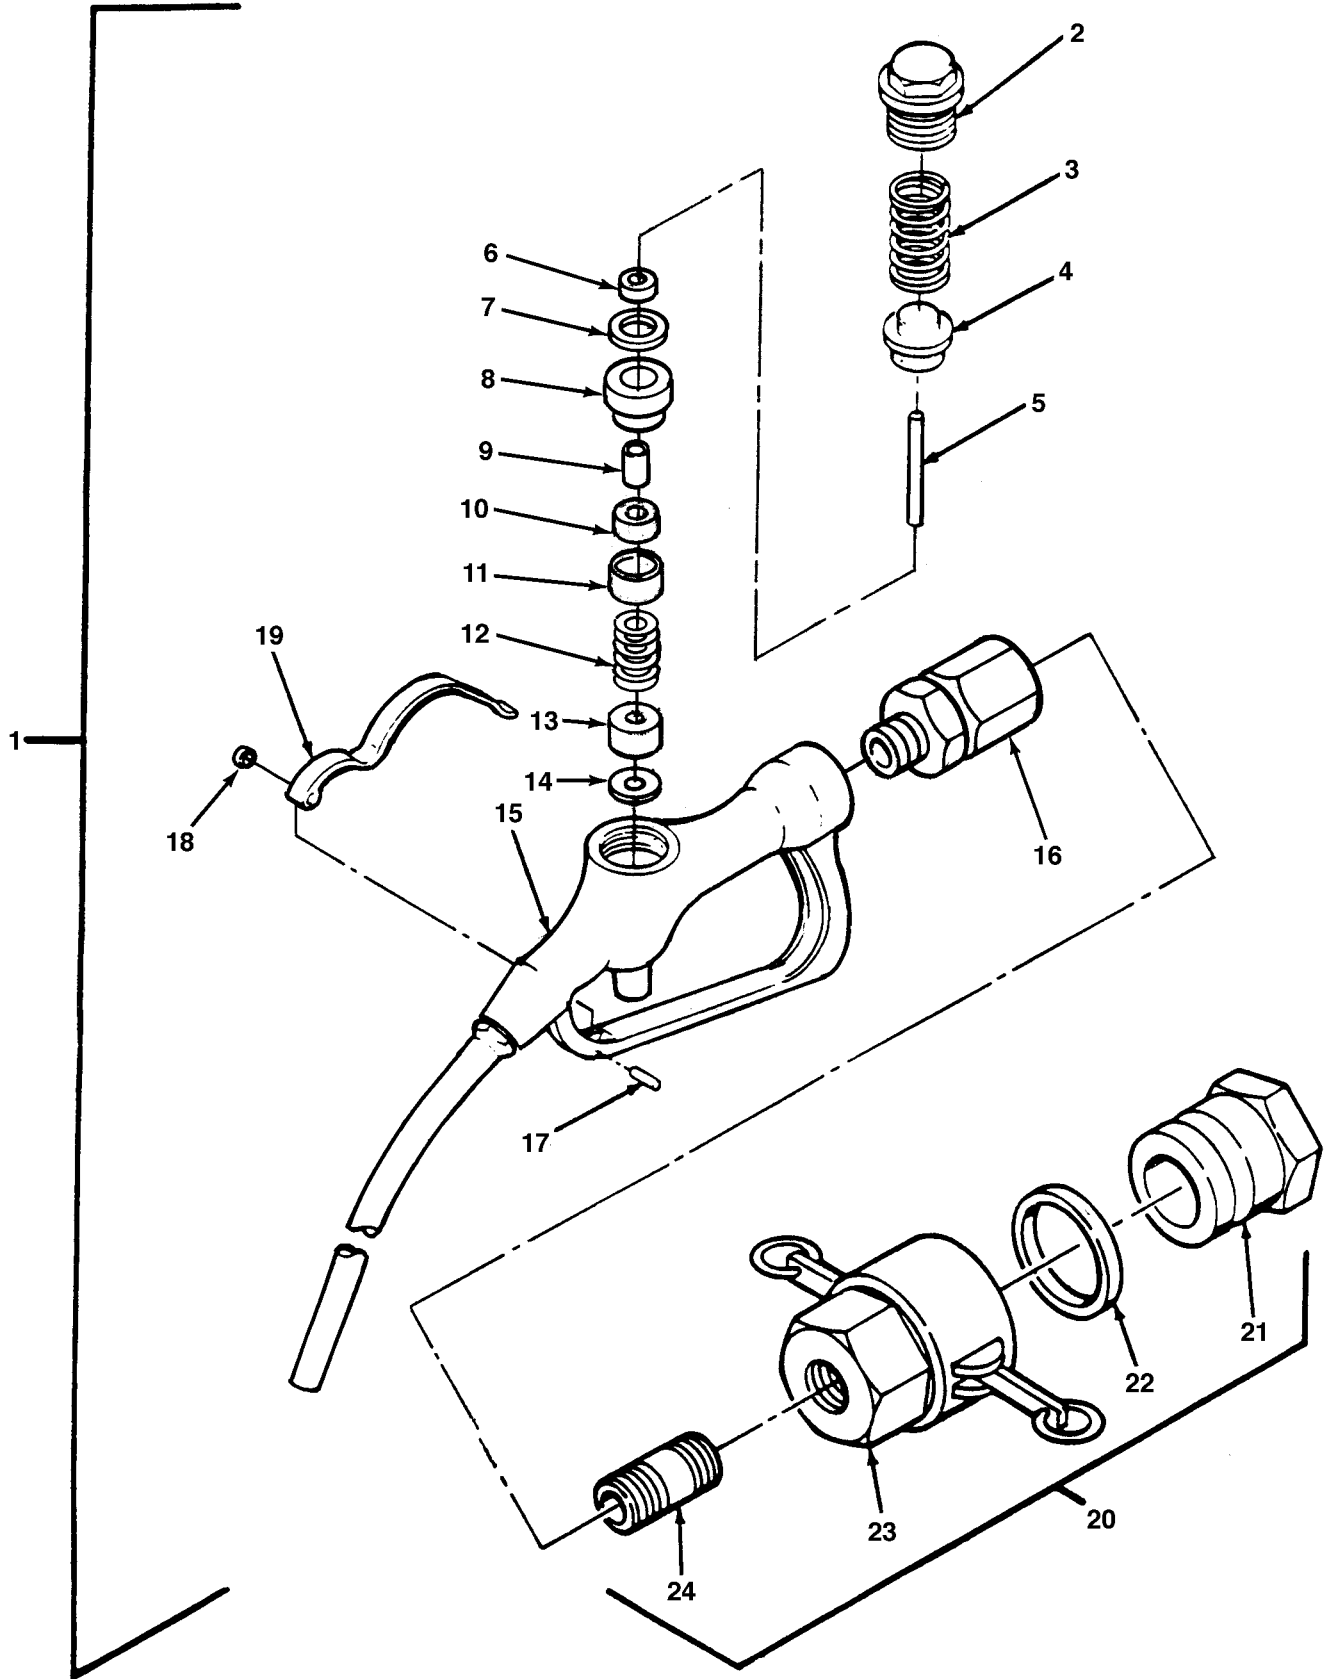

FIG.397 FUEL NOZZLE ASSEMBLY - M978