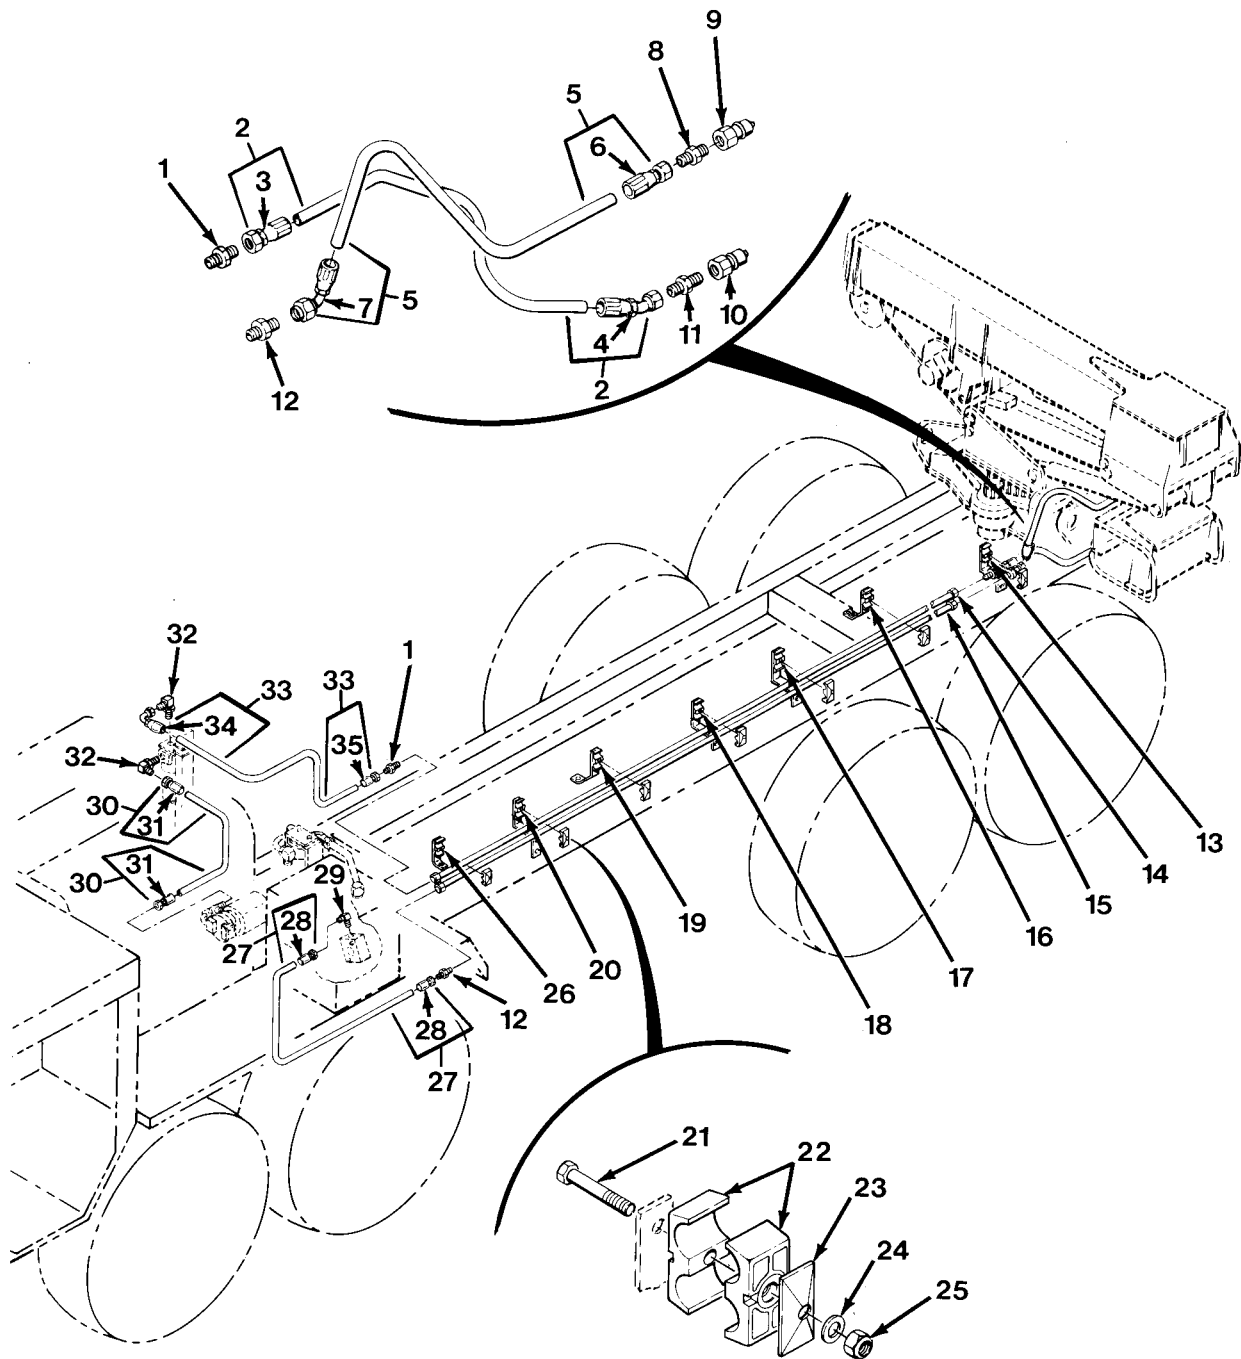

END OF FIGURE

FIG.414 HYDRAULIC LINES AND FITTINGS - M977 AND M985 WITHOUT WINCH

SECTION II			TM 9-2320-279-24P		
(1)	(2)	(3)	(4)	(5)	(6)
ITEM NO	SMR CODE	CAGEC	PART NUMBER	DESCRIPTION AND USABLE ON CODES(UOC)	QTY
GROUP 2406 STRAINERS, FILTERS, LINES AND FITTINGS, ETC. FIG.414 HYDRAULIC LINES AND FITTINGS - M977 AND M985 WITHOUT WINCH					
1	PAOZZ	01276	2027-16-12S	REDUCER,TUBE UOC:H06,H09	2
2	MFOZZ	01276	FG1002KKK0480	HOSE ASSEMBLY MAKE FROM HOSE, P/N 2781-12-RL UOC:H06,H09	1
3	PAFZZ	01276	191100H12-12S	.ADAPTER,STRAIGHT,TU UOC:H06,H09	1
4	PAFZZ	01276	191113-12-12S	.ELBOW,TUBE TO HOSE UOC:H06,H09	1
5	MOOOO	45152	3013521	HOSE ASSEMBLY MAKE FROM HOSE, P/N AE 372-16 UOC:CBW,H06,H09	1
6	PAOZZ	01276	411-16S	.ADAPTER,STRAIGHT,TU UOC:CBW,H06,H09	1
7	PAOZZ	01276	190265-16S	.ELBOW,TUBE TO HOSE UOC:CBW,H06,H09	1
8	PAOZZ	96906	MS51500A12	ADAPTER,STRAIGHT,PI UOC:H06,H09	1
9	XDOZZ	73992	6K31	COUPLING HALF,QUICK UOC:H06,H09	1
10	PAOZZ	01276	FD45-1002-16-16	COUPLING HALF,QUICK UOC:H06,H09	1
11	PAOZZ	96906	MS51500A16	ADAPTER,STRAIGHT,PI UOC:H06,H09	1
12	PAOZZ	96906	MS51519A16	NIPPLE,BOSS UOC:H06,H09	2
13	PAOZZ	45152	1376480	BRACKET,DOUBLE ANGL UOC:H06,H09	1
14	PAOZZ	45152	1452610	TUBE ASSEMBLY,METAL UOC:H06,H09	1
15	PAOZZ	45152	1452580	TUBE ASSEMBLY,METAL UOC:H06,H09	1
16	PAOZZ	45152	1376470	BRACKET,ANGLE UOC:H06,H09	1
17	PAOZZ	45152	1376460	BRACKET,DOUBLE ANGL UOC:H06,H09	1
18	PAOZZ	45152	1376450	BRACKET,DOUBLE ANGL UOC:H06,H09	1
19	PAOZZ	45152	1376440	BRACKET,ANGLE UOC:H06,H09	1
20	PAOZZ	45152	1376430	BRACKET,DOUBLE ANGL UOC:H06,H09	1
21	PAOZZ	80204	B1821BH025C250N	SCREW,CAP,HEXAGON H UOC:H06,H09	7
22	PAOZZ	53790	3254-254-PP	STRAP UOC:H06,H09	7