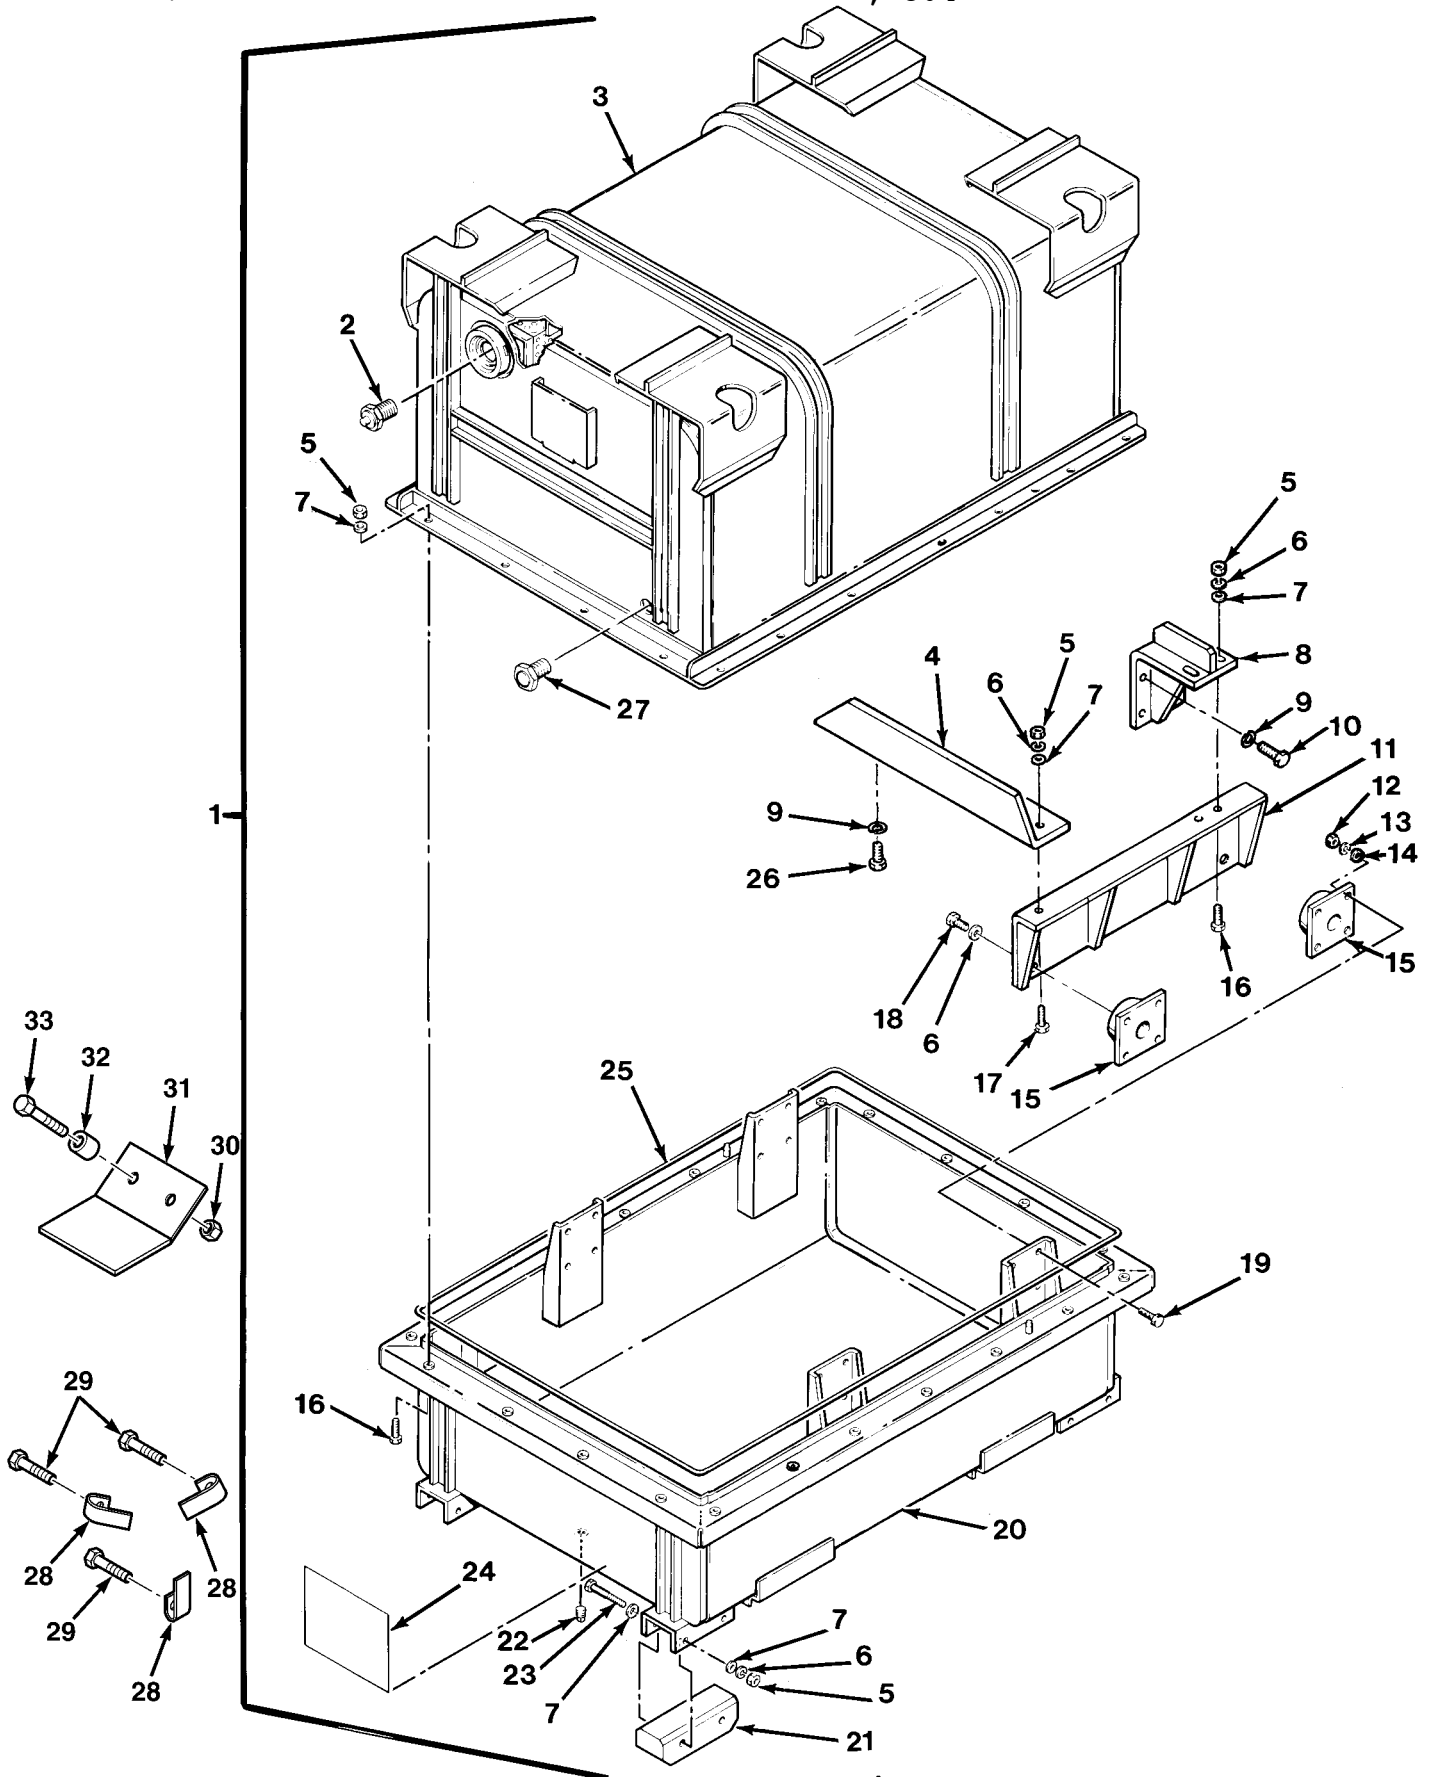

FIG.422 TRANSMISSION SHIPPING CONTAINER

SECTION II			TM 9-2320-279-24P, C04		(6)
(1)	(2)	(3)	(4)	(5)	(6)
ITEM NO	SMR CODE	CAGEC	PART NUMBER	DESCRIPTION AND USABLE ON CODES(UOC)	QTY
GROUP 3301 REUSABLE SHIPPING CONTAINERS					
FIG.422 TRANSMISSION SHIPPING CONTAINER					
1	PAFFF	33873	51178-1-001	SHIPPING AND STORAG	1
2	PAFZZ	08992	TA330-10-10-R	.VALVE,BREATHER	1
3	PAFZZ	33873	51178-1-003	.CONTAINER,UPPER SEC	1
4	PAFZZ	33873	M-1492-5	.SUPPORT,SHIPPING AN	1
5	PAOZZ	96906	MS51967-14	.NUT,PLAIN,HEXAGON	36
6	PAFZZ	96906	MS35338-48	.WASHER,LOCK	18
7	PAFZZ	96906	MS27183-18	.WASHER,FLAT	44
8	PAFZZ	33873	51178-1-008	.SUPPORT,SHIPPING AN	2
9	PAFZZ	96906	MS35338-50	.WASHER,LOCK	10
10	PAFZZ	80204	B1821BH063C125N	.SCREW,CAP,HEXAGON H	8
11	PAFZZ	33873	51178-1-006	.SUPPORT,SHIPPING AN LH	1
11	PAFZZ	33873	51178-1-005	.SUPPORT,SHIPPING AN RH	1
12	PAFZZ	96906	MS51967-5	.NUT,PLAIN,HEXAGON	16
13	PAFZZ	96906	MS35338-45	.WASHER,LOCK	16
14	PAFZZ	96906	MS27183-12	.WASHER,FLAT	16
15	PAFZZ	33873	51178-1-105	.SUPPORT,SHIPPING AN	4
16	PAFZZ	80204	B1821BH050C150N	.SCREW,CAP,HEXAGON H	26
17	PAFZZ	96906	MS90728-114	.SCREW,CAP,HEXAGON H	2
18	PAFZZ	96906	MS90727-108	.SCREW,CAP,HEXAGON H	4
19	PAFZZ	96906	MS90725-34	.BOLT,MACHINE	16
20	PAFZZ	33873	51178-1-002	.CONTAINER,LOWER SEC	1
21	PAFZZ	33873	51178-1-101	.SKID,PLATFORM	4
22	PAFZZ	96906	MS20913-6S	.PLUG,PIPE	1
23	PAFZZ	80204	B1821BH050C500N	.SCREW,CAP,HEXAGON H	8
24	PAFZZ	33873	51178-1-104	.MARKER,IDENTIFICATI	1
25	PAFZZ	33873	51178-1-100	.SEAL,NONMETALLIC RO	1
26	PAFZZ	80204	B1821BH063C200N	.SCREW,CAP,HEXAGON H	2
27	PAFZZ	19207	10906697	.INDICATOR,HUMIDITY	1
* 28	PAOZZ	73342	29515617	BRACKET,SHIPPING (USE WITH HD 500	3
TRANSMISSIONS ONLY)					
* 29	PAOZZ	21969	DIN933- M10X25-8.8-B38	BOLT,M10X15X25MM	3
* 30	PAOZZ	73342	271505	NUT,7/16-20	6
* 31	PAOZZ	73342	23045266	PLATE,SHIPPING (USE WITH TC 400	3
TORQUE CONVERTERS)					
* 32	PAOZZ	73342	6768959	SPACER,SHIPPING	6
* 33	PAOZZ	96906	MS18153-88	BOLT,7/16-20X1 1/2	6

END OF FIGURE