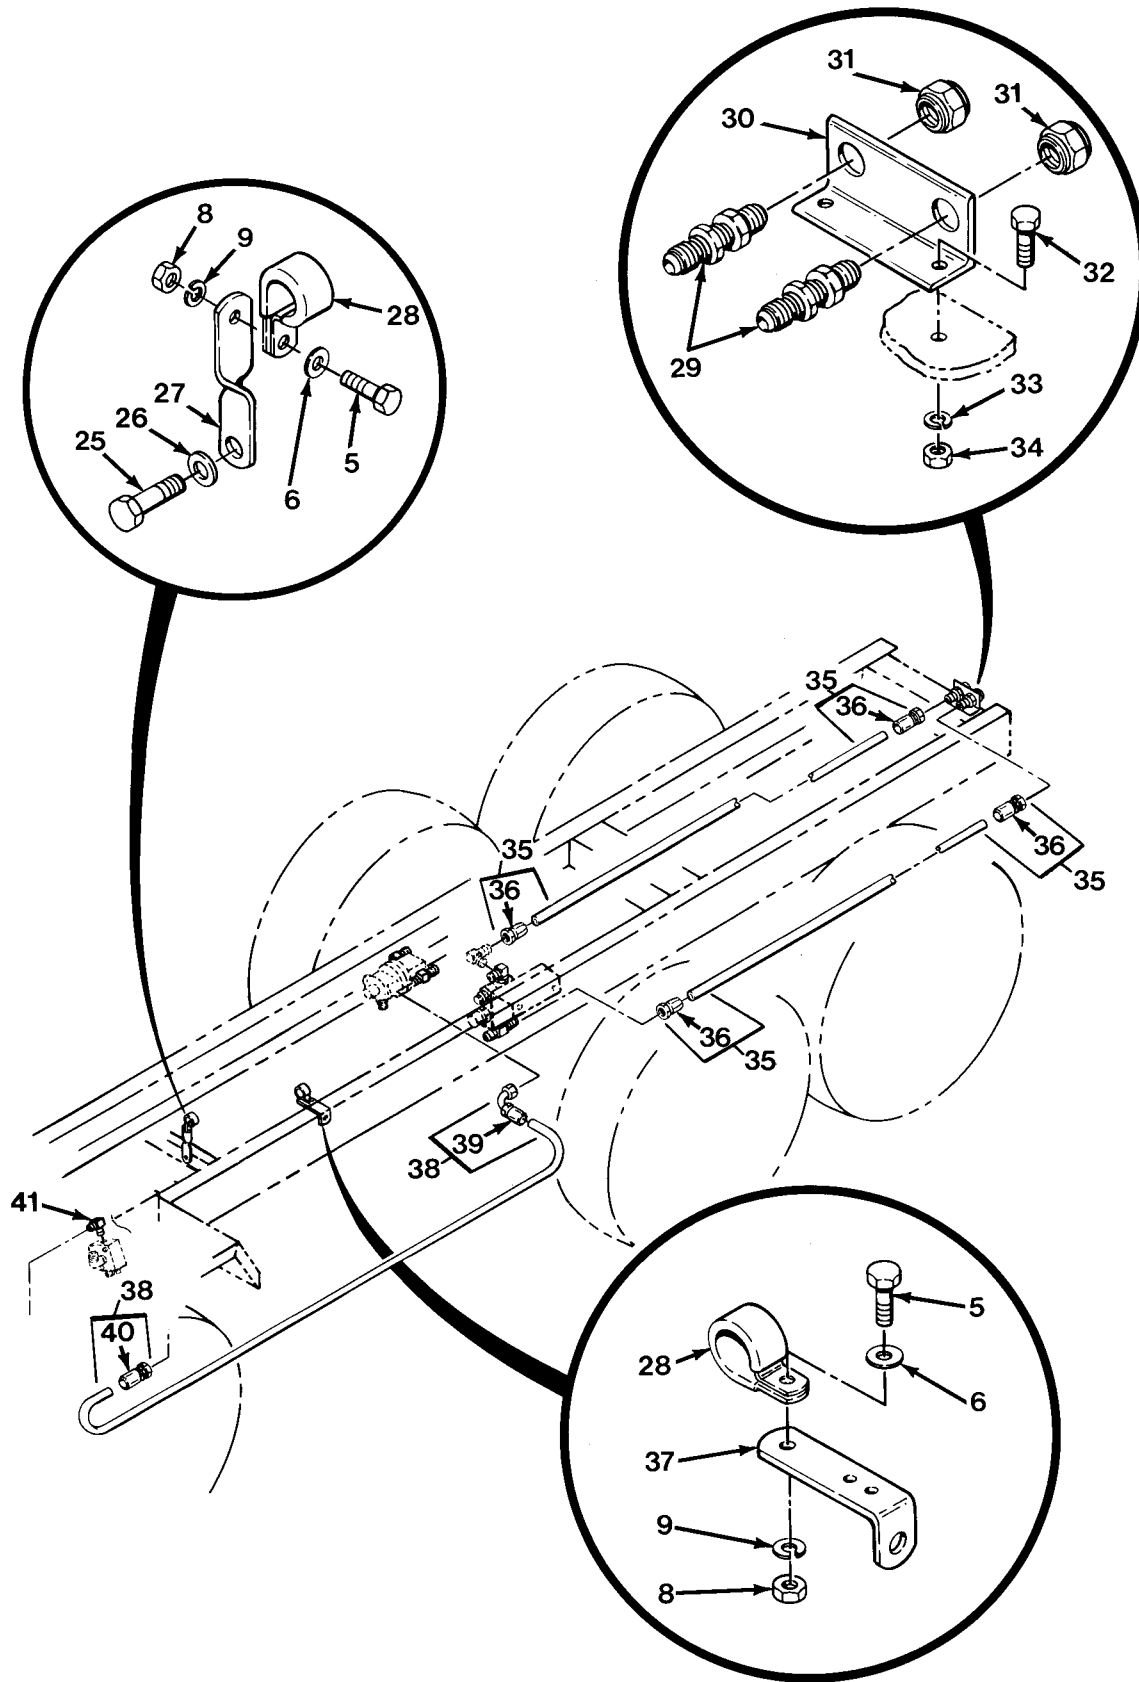

END OF FIGURE

FIG.416 HYDRAULIC LINES AND FITTINGS - M978 WITHOUT WINCH (SHEET 1 OF 2)

FIG.416 HYDRAULIC LINES AND FITTINGS - M978 WITHOUT WINCH (SHEET 2 OF 2)

SECTION II				TM 9-2320-279-24P, C02	(6)
(1)	(2)	(3)	(4)	(5)	(6)
ITEM NO	SMR CODE	CAGEC	PART NUMBER	DESCRIPTION AND USABLE ON CODES(UOC)	QTY
				GROUP 2406 STRAINERS, FILTERS, LINES AND FITTINGS, ETC. FIG.416 HYDRAULIC LINES AND FITTINGS - M978 WITHOUT WINCH	
1	PAOZZ	96906	MS51527A12	ELBOW,TUBE TO BOSS	2
				UOC:H07	
2	PAOZZ	01276	203003-12-12S	TEE,TUBE TO BOSS	2
				UOC:H07	
3	PAOZZ	96906	MS51500A6-2	ADAPTER,STRAIGHT,PI	1
				UOC:H07	
4	PAOZZ	45152	2682HX	CLAMP,LOOP	2
				UOC:H07	
5	PAOZZ	80204	N1821BH025C113N	SCREW,CAP,HEXAGON H	4
				UOC:H07	
6	PAOZZ	96906	MS27183-10	WASHER,FLAT	4
				UOC:H07	
7	PAOZZ	45152	1376470	BRACKET,ANGLE	2
				UOC:H07	
8	PAOZZ	96906	MS51967-2	NUT,PLAIN,HEXAGON	4
				UOC:H07	
9	PAOZZ	96906	MS35338-44	WASHER,LOCK	4
				UOC:H07	
* 10	MFOZZ	01276	FG1011KKK0320	HOSE ASSEMBLY MAKE FROM HOSE, P/N 2781-12-RL	1
				UOC:H07	
11	PAFZZ	01276	191112-12-12S	.ELBOW,TUBE TO HOSE	1
				UOC:H07	
12	PAFZZ	01276	191100H12-12S	.ADAPTER,STRAIGHT,TU	1
				UOC:H07	
13	PAOZZ	01276	202702-10-12S	ADAPTER,STRAIGHT,TU	1
				UOC:H07	
14	PAOZZ	01276	2062-10-12S	ELBOW,TUBE TO BOSS	1
				UOC:H07	
15	MFOZZ	01276	FG1556KKK0270	HOSE ASSEMBLY MAKE FROM HOSE, P/N 2781-12-RL	1
				UOC:H07	
16	PAFZZ	01276	191100H12-12S	.ADAPTER,STRAIGHT,TU	1
				UOC:H07	
17	PAFZZ	01276	191112-12-12S	.ELBOW,TUBE TO HOSE	1
				UOC:H07	
18	PAOZZ	96906	MS51500A6-6	ADAPTER,STRAIGHT,PI	1
				UOC:H07	
19	MFOZZ	01276	FG1556GGG1670	HOSE ASSEMBLY MAKE FROM HOSE, P/N 2781-6	1
				UOC:H07	
* 20	PAFZZ	01276	1SA 6FJ6	.NIPPLE	1
				UOC:H07	
* 21	PAFZZ	01276	ISB6	.SOCKET	1
				UOC:H07	
* 22	PAFZZ	01276	1SA6FJB6-1SB6	.ELBOW,TUBE TO HOSE	1
				UOC:H07	