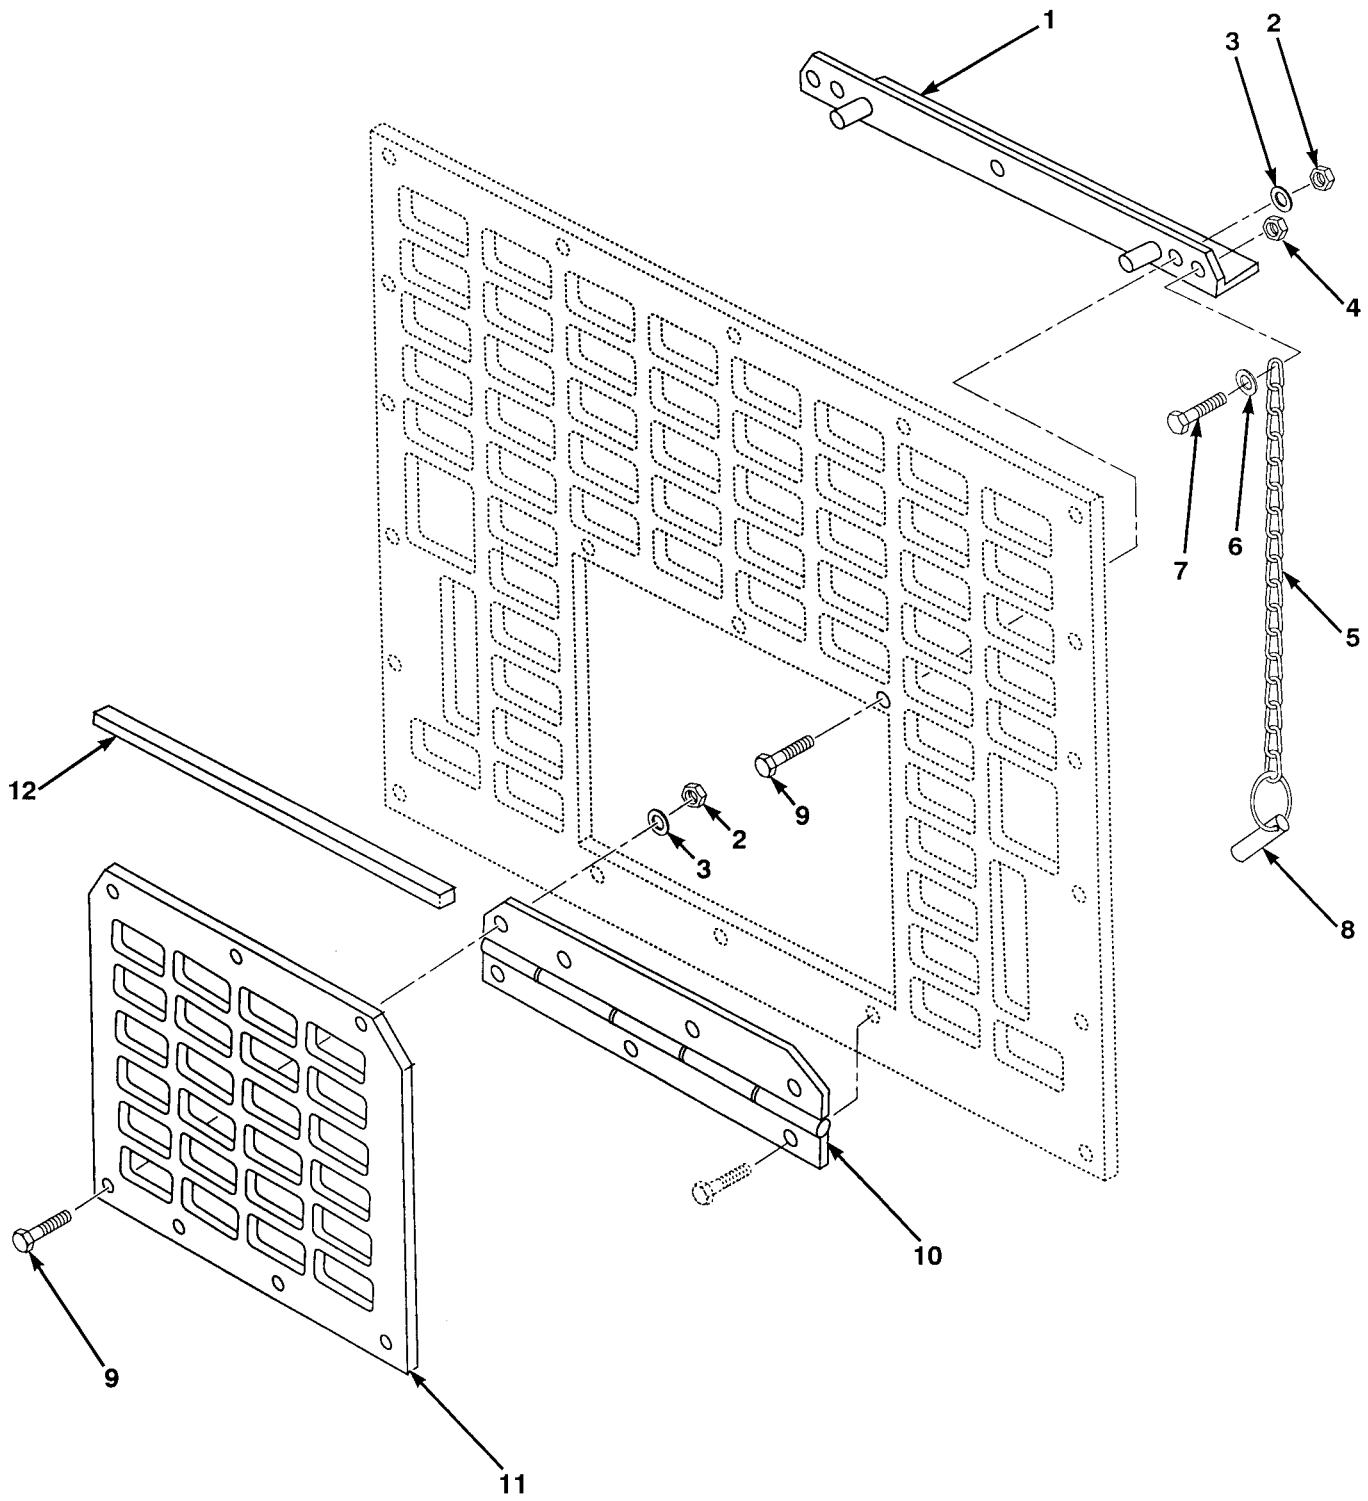

END OF FIGURE

FIG.428 ARCTIC KIT GRILLE

SECTION II			TM 9-2320-279-24P		
(1)	(2)	(3)	(4)	(5)	(6)
ITEM	SMR		PART		
NO	CODE	CAGEC	NUMBER	DESCRIPTION AND USABLE ON CODES(UOC)	QTY
GROUP 3303 WINTERIZATION KITS					
FIG.428 ARCTIC KIT GRILLE					
1	PAOZZ	45152	1970100W	STIFFENER	1
2	PAOZZ	35510	2771	NUT,PLAIN,HEXAGON SIZE	7
3	PAOZZ	35510	2523	WASHER,LOCK	7
4	PAOZZ	72962	SN-104-NM-22	NUT,SELF-LOCKING,HE	2
5	MOOZZ	45152	1394510-8	CHAIN MAKE FROM P/N 031-0424	2
				(80535), 8IN	
6	PAOZZ	96906	MS27183-42	WASHER,FLAT	2
7	PAOZZ	45152	1503690	SCREW,MACHINE	2
8	PAOZZ	0J7N2	LP0800	PIN,QUICK RELEASE	2
9	PAOZZ	11757	378429-8	BOLT,SELF-LOCKING	7
10	PAOZZ	45152	1970120	HINGE,DOOR	1
11	PAOZZ	45152	1970140	DOOR,GRILLE	1
12	MOOZZ	45152	1440990-17	RUBBER MAKE FROM RUBBER P/N	1
				2-10004-00	