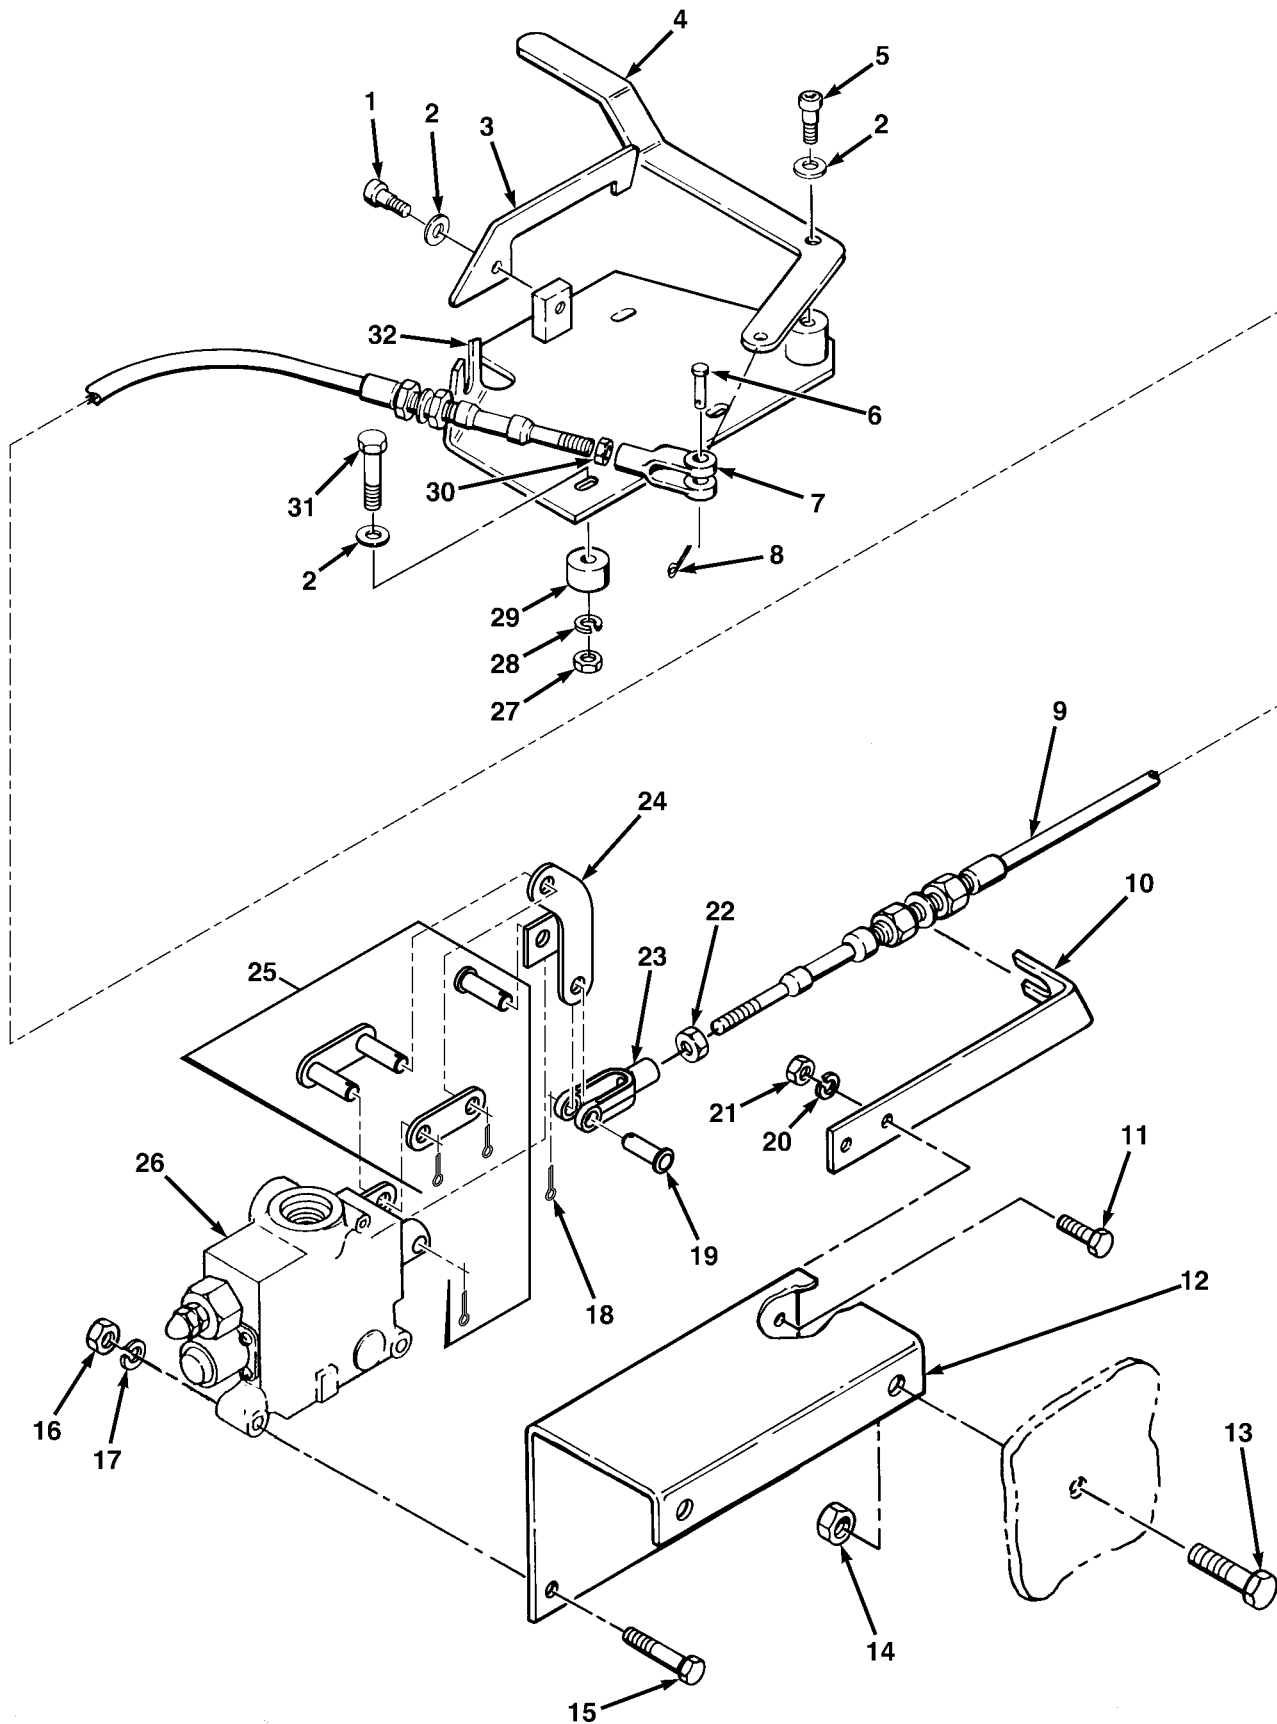

END OF FIGURE

FIG.409 PRIMARY PUMP HYDRAULIC MOTOR CONTROL VALVE MOUNTING - M978

SECTION II				TM 9-2320-279-24P, C02	(6)
(1)	(2)	(3)	(4)	(5)	(6)
ITEM NO	SMR CODE	CAGEC	PART NUMBER	DESCRIPTION AND USABLE ON CODES(UOC)	QTY
GROUP 2402 MANIFOLD AND/OR CONTROL VALVES					
FIG.409 PRIMARY PUMP HYDRAULIC MOTOR CONTROL VALVE MOUNTING - M978					
1	PAOZZ	96906	MS51975-16	SCREW, SHOULDER	1
				UOC:H02,H07	
2	PAOZZ	96906	MS27183-14	WASHER, FLAT	7
				UOC:H02,H07	
3	PAOZZ	45152	1352050	LEVER, LOCK-RELEASE	1
				UOC:H02,H07	
4	PAOZZ	45152	1352020W	LEVER, MANUAL CONTRO	1
				UOC:H02,H07	
5	PAOZZ	96906	MS51975-18	SCREW, SHOULDER	1
				UOC:H02,H07	
6	PAOZZ	96906	MS35810-2	PIN, STRAIGHT, HEADED	1
				UOC:H02,H07	
7	PAOZZ	96906	MS35812-2	CLEVIS, ROD END	1
				UOC:H02,H07	
8	PAOZZ	96906	MS24665-134	PIN, COTTER	1
				UOC:H02,H07	
9	PAOZZ	06970	772L-TT2-121	CONTROL ASSEMBLY, PU	1
				UOC:H02,H07	
10	PAOZZ	45152	1342800	BRACKET, EYE, NONROTA	1
				UOC:H02,H07	
11	PAOZZ	96906	MS90725-34	BOLT, MACHINE	2
				UOC:H02,H07	
12	PAOZZ	45152	1637290	BRACKET, DOUBLE ANGL USE WITH VALVE ...	1
				P/N 134283	
				UOC:H02,H07	
13	XDOZZ	52167	WH0618TB	SCREW, CAP, HEXAGON H	2
				UOC:H02,H07	
14	PAOZZ	45152	110310A	NUT, SELF-LOCKING, EX	2
				UOC:H02,H07	
15	PAOZZ	96906	MS90725-67	SCREW, CAP, HEXAGON H	3
				UOC:H02,H07	
* 16	PAOZZ	96906	MS35690-604	NUT, PLAIN, HEXAGON	3
				UOC:H02,H07	
* 17	PAOZZ	96906	MS35338-46	WASHER, LOCK	3
				UOC:H02,H07	
* 18	PAOZZ	96906	MS24665-134	PIN, COTTER USE WITH VALVE P/N 134283 .	1
				UOC:H02,H07	
* 19	PAOZZ	96906	MS35810-2	PIN, STRAIGHT, HEADED USE WITH VALVE ...	1
				134283	
				UOC:H02,H07	
* 20	PAOZZ	45152	354AX	WASHER, LOCK	2
				UOC:H02,H07	
* 21	PAOZZ	45152	369AX1	NUT, PLAIN, HEXAGON	2
				UOC:H02,H07	
* 22	PAOZZ	45152	378AX1	NUT, PLAIN, HEXAGON	1
				UOC:H02,H07	