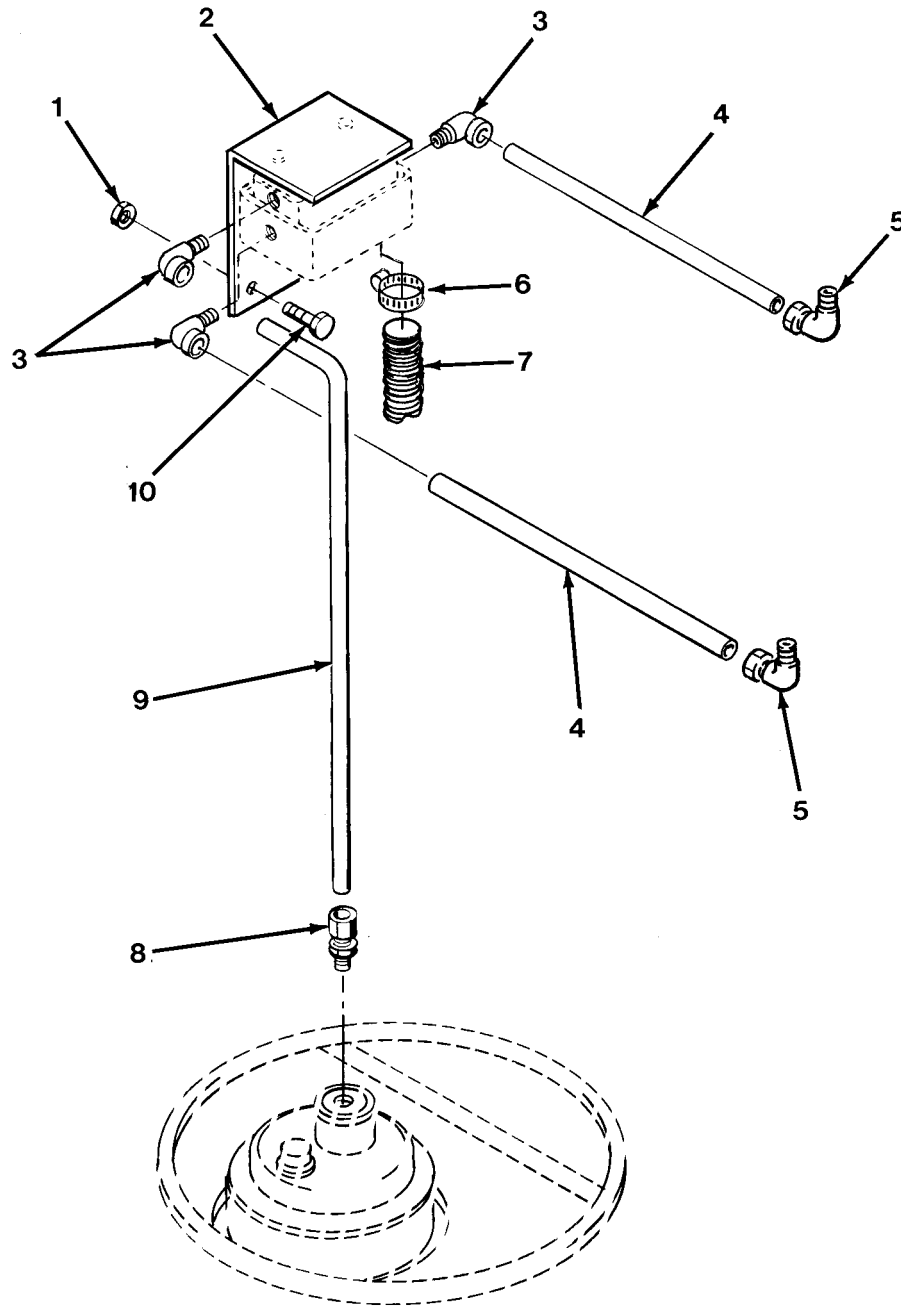

FIG.459 V19 JET LEVEL SENSOR INSTALLATION