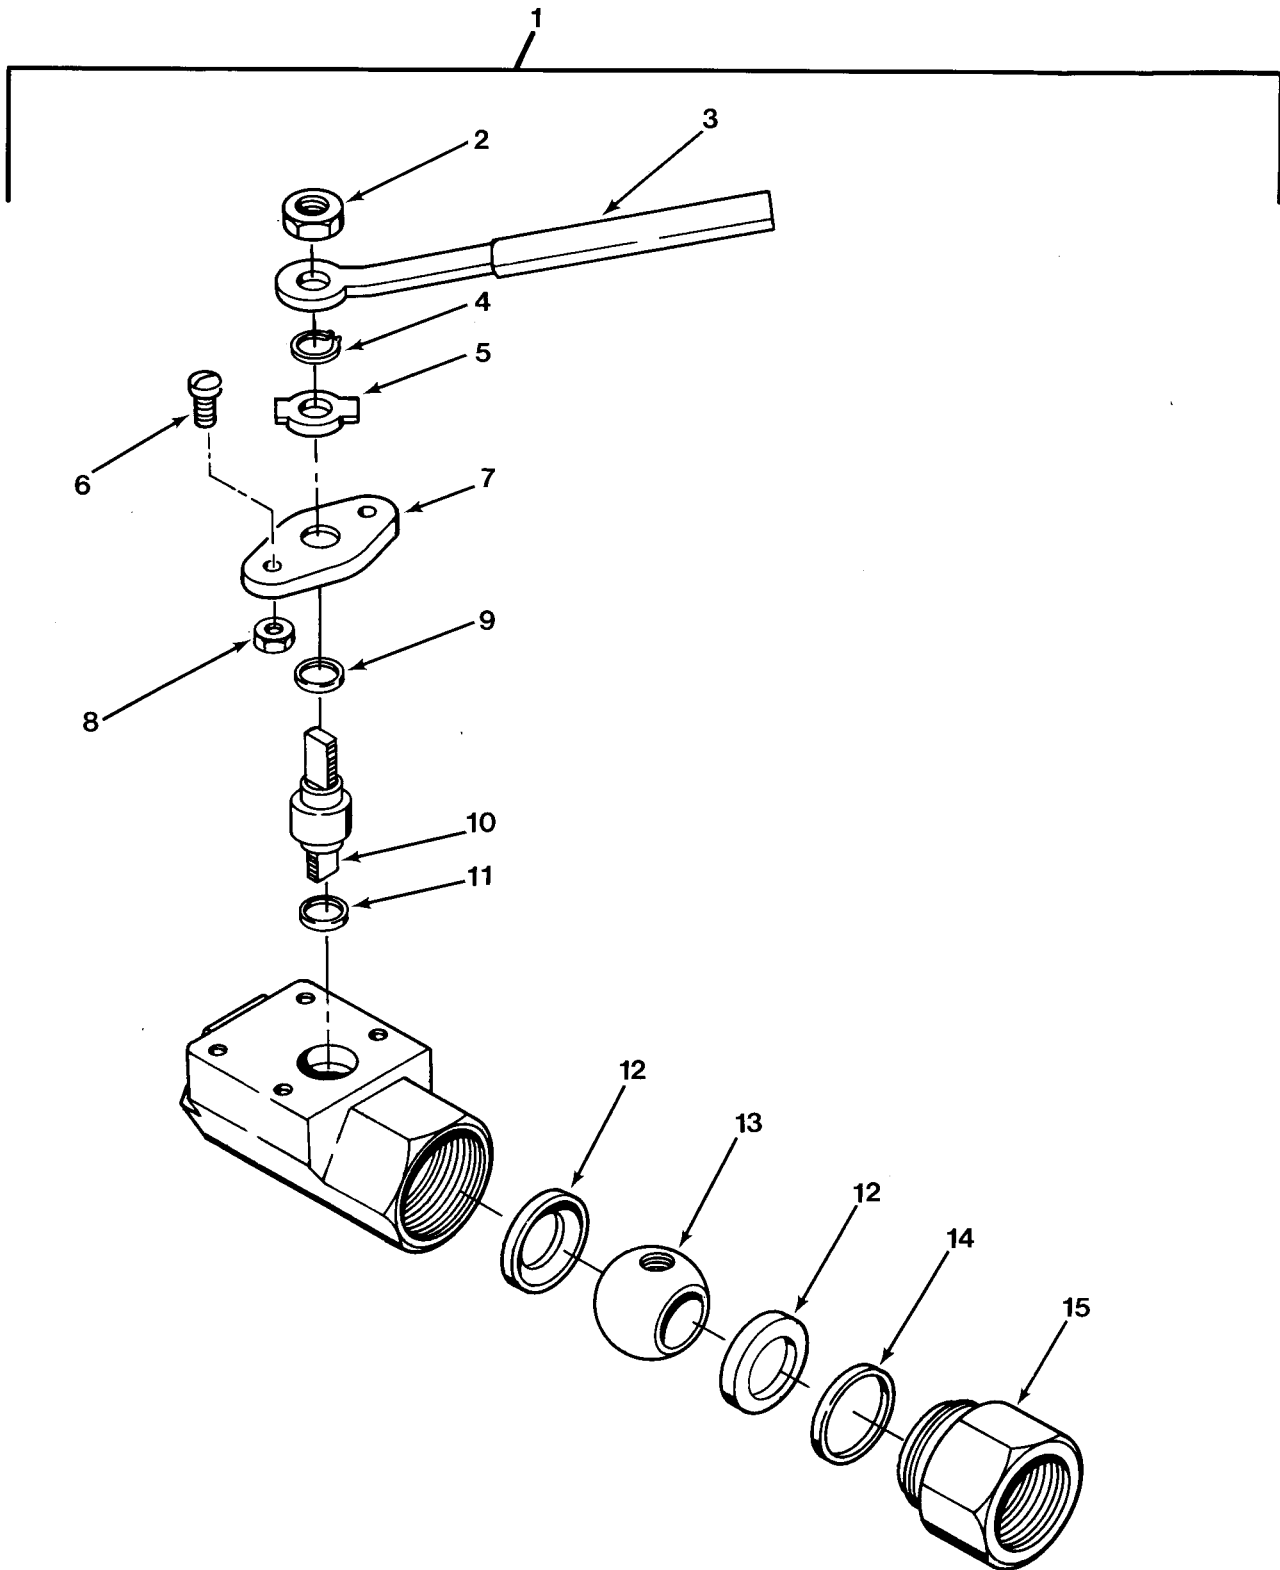

FIG.463 V12 BOTTOM LOAD PRECHECK VALVE/SAMPLING PROBE VALVE