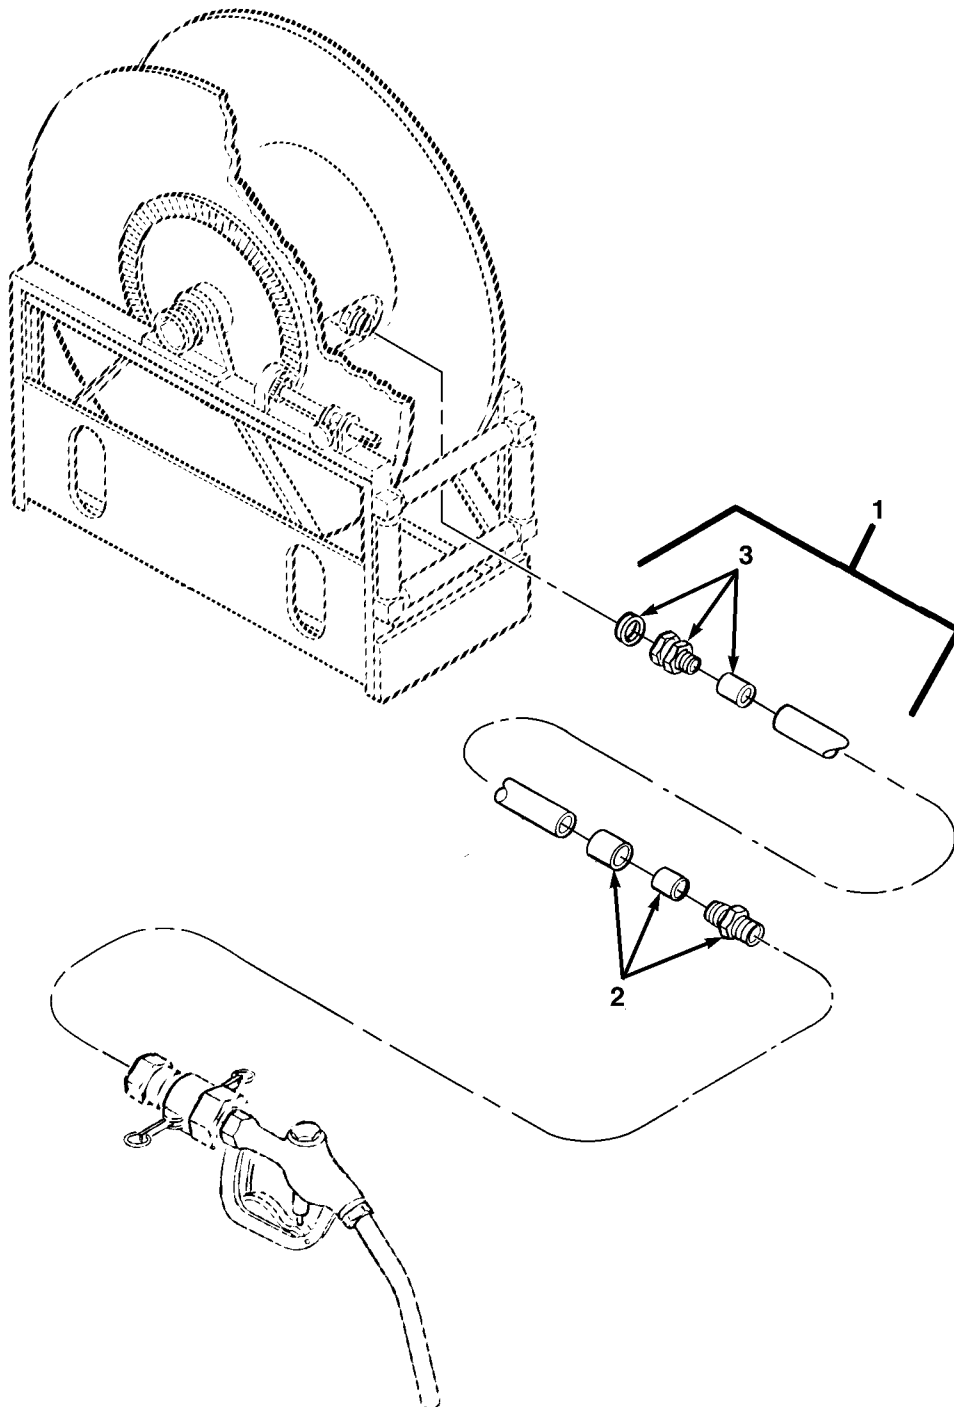

END OF FIGURE

FIG.396 FUEL TRANSFER HOSE - M978

SECTION II

TM 9-2320-279-24P

(1) ITEM NO	(2) SMR CODE	(3) CAGEC CAGEC	(4) PART NUMBER	(5) DESCRIPTION AND USABLE ON CODES(UOC)	(6) QTY
GROUP 2202 ACCESSORY ITEMS					
FIG.396 FUEL TRANSFER HOSE - M978					
1	PAOZZ	65948	C601-524R	HOSE,NOMETALLIC	2
				UOC:H02,H07	
2	PAOZZ	65948	3PC15MB	.FITTING,MALE 3 PC	1
				UOC:H02,H07	
3	PAOZZ	65948	3PC15FB	.FITTING,FEMALE 3 PC	1
				UOC:H02,H07	