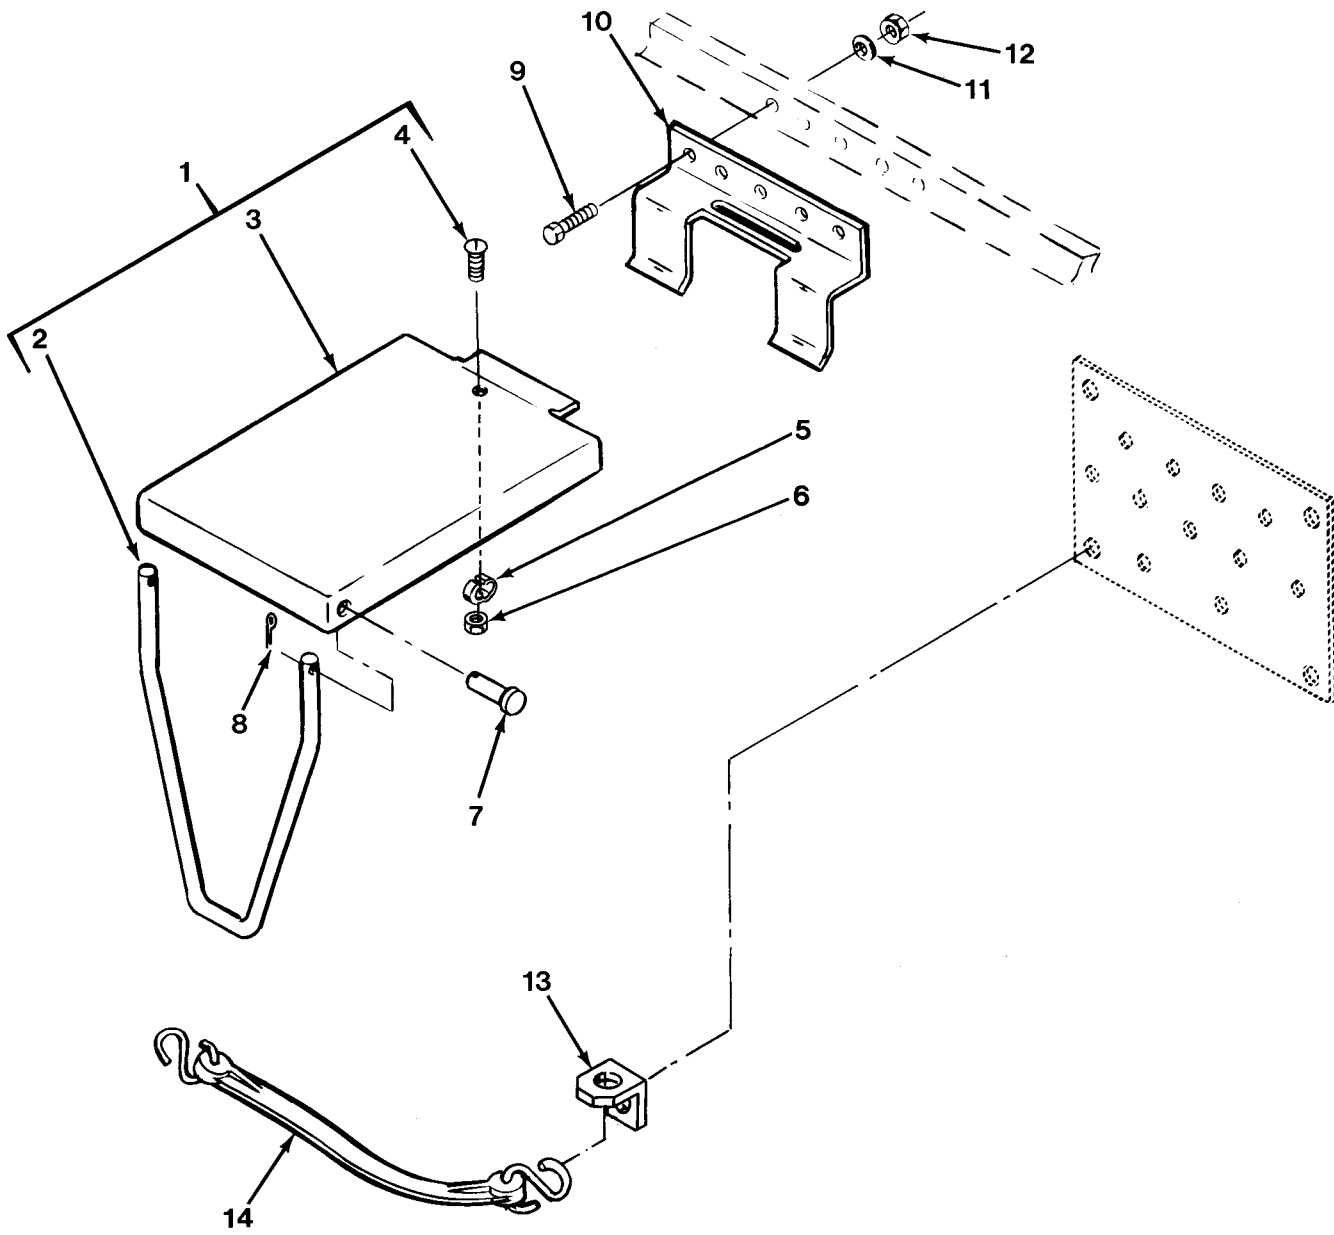

END OF FIGURE

FIG. 432 MACHINE GUN OPERATOR'S PLATFORM

SECTION II

TM 9-2320-279-24P

(1) ITEM NO	(2) SMR CODE	(3) CAGEC CAGEC	(4) PART NUMBER	(5) DESCRIPTION AND USABLE ON CODES(UOC)	(6) QTY
GROUP 34 ARMAMENT AND SIGHTING AND FIRE CONTROL (ELECTRIC/ELECTRONIC) MATERIEL					
GROUP 3401 PRIMARY ARMAMENT FIG.432 MACHINE GUN OPERATOR'S PLATFORM					
1	PFOOO	45152	1328560U	PLATFORM, TAILGATE, V	1
2	PFOZZ	45152	1326720W	.FRAME SECTION, STRUC	1
3	PFOZZ	45152	1326690W	.PLATFORM ASSEMBLY	1
4	PAOZZ	45152	59028AX	.SCREW, MACHINE	1
5	PAOZZ	97084	225L	.CLIP, SPRING TENSION	1
6	PAOZZ	96906	MS21083N3	.NUT, SELF-LOCKING, HE	1
7	PAOZZ	45152	196AX	.PIN, STRAIGHT, HEADED	2
8	PAOZZ	96906	MS24665-351	.PIN, COTTER	2
9	PAOZZ	45152	41759AX	SCREW, MACHINE	5
10	PFOZZ	45152	1326700	SUPPORT, PLATFORM	1
11	PAOZZ	96906	MS27183-10	WASHER, FLAT	5
12	PAOZZ	72962	21NE-040	NUT, SELF-LOCKING, HE	5
13	PFOZZ	45152	1379730	BRACKET, ANGLE	1
14	PAOZZ	13435	13013	STRAP, RUBBER, TIE-DO	1