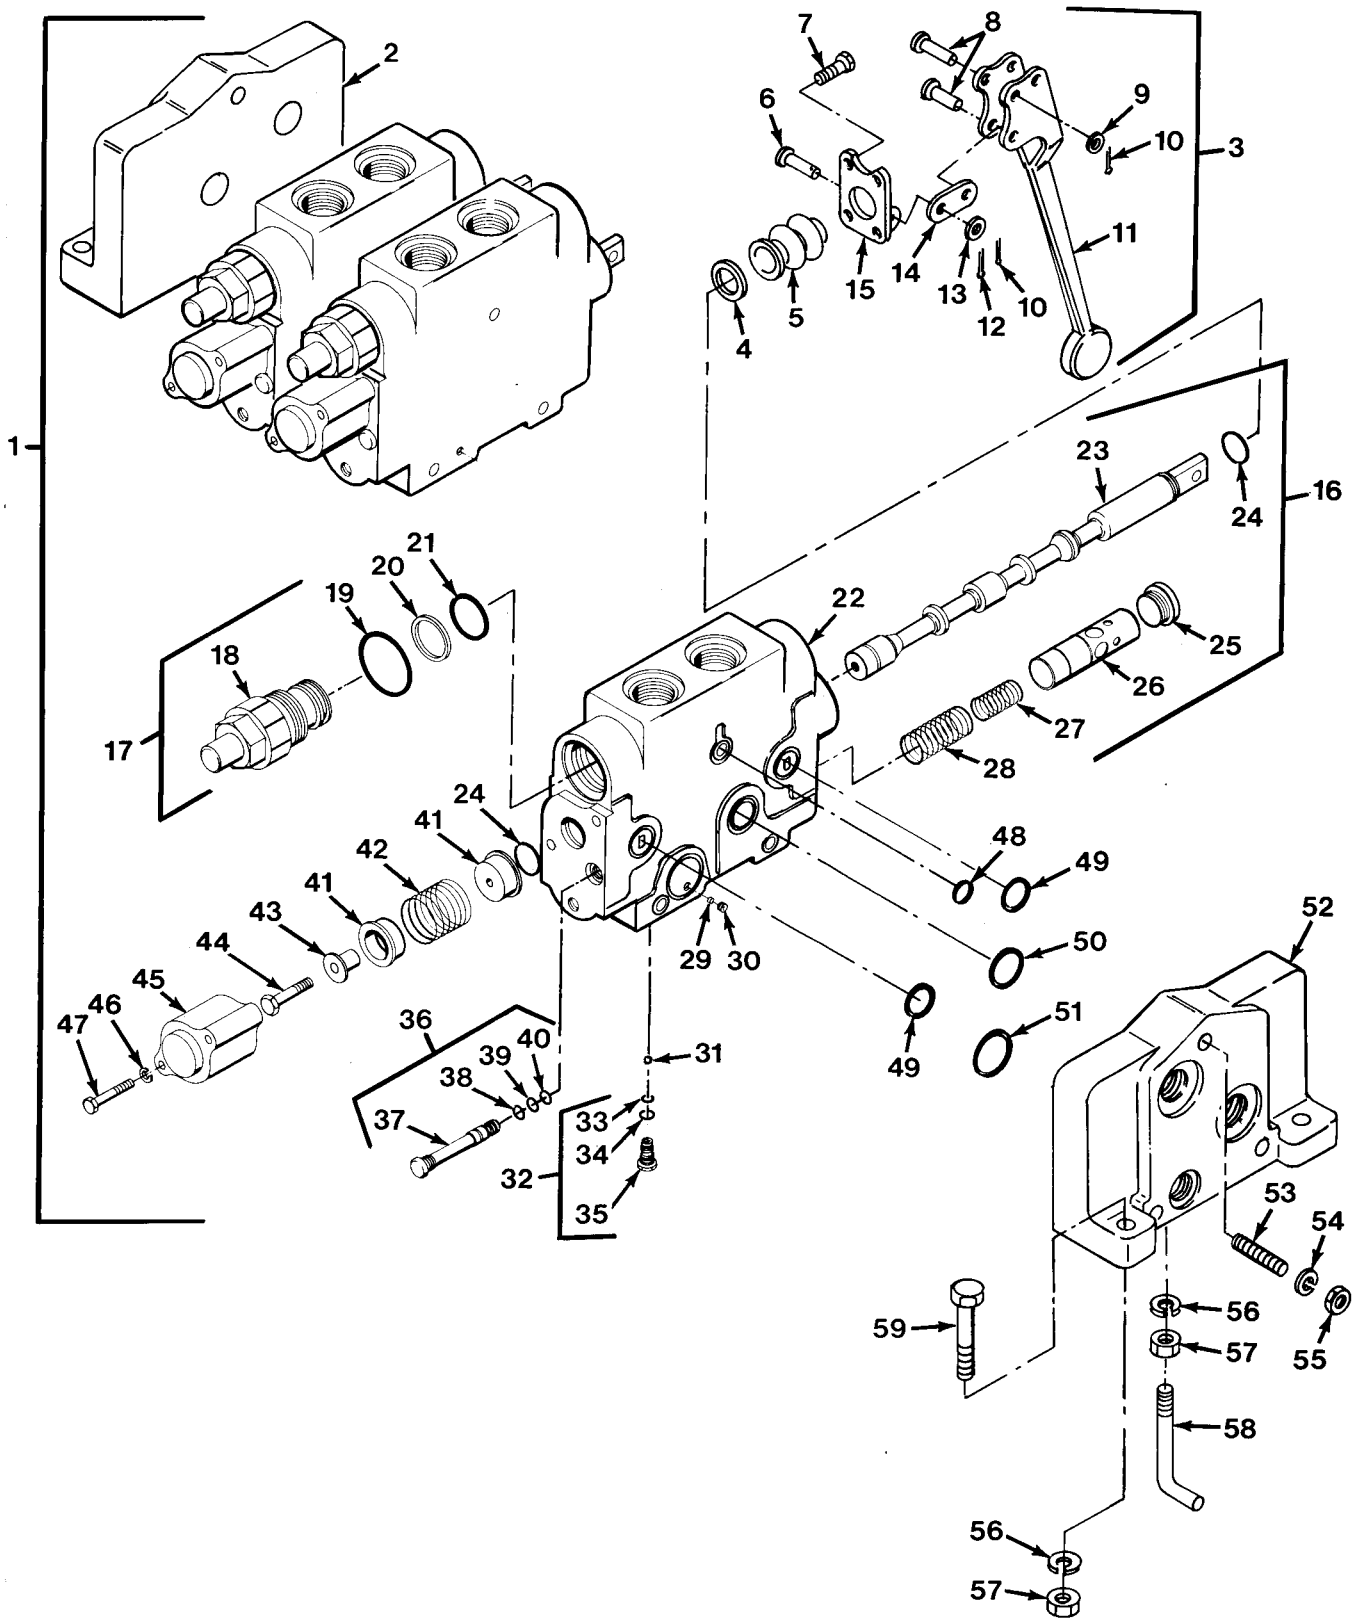

END OF FIGURE

FIG.411 RETRIEVER CONTROL VALVE - M984A1

SECTION II			TM 9-2320-279-24P		
(1)	(2)	(3)	(4)	(5)	(6)
ITEM NO	SMR CODE	CAGEC	PART NUMBER	DESCRIPTION AND USABLE ON CODES(UOC)	QTY
GROUP 2402 MANIFOLD AND/OR CONTROL VALVES					
FIG.411 RETRIEVER CONTROL VALVE - M984A1					
1	PAOFF	58114	1602-002-066	VALVE,LINEAR,DIRECT	1
				UOC:H40	
2	PFFZZ	58114	1602-043-013	.COVER,ACCESS	1
				UOC:H40	
3	XDOOO	58114	1601-635-040	.DUST COVER & LEVER	3
				UOC:H40	
4	PAOZZ	58114	16-02-072-001	..FILTER ELEMENT,FLUI	1
				UOC:H40	
5	PAOZZ	58114	16-02-044-001	..DEFLECTOR,DIRT AND	1
				UOC:H40	
6	PAOZZ	58114	69114-001	..PIN,STRAIGHT,HEADED	1
				UOC:H40	
7	PAOZZ	58114	60105-001	..SCREW,SELF-LOCKING	2
				UOC:H40	
8	PAOZZ	58114	69114-002	..PIN,STRAIGHT,HEADED	2
				UOC:H40	
9	PAOZZ	58114	61107-0011	..WASHER,FLAT	2
				UOC:H40	
10	PAOZZ	96906	MS24665-351	..PIN,COTTER	2
				UOC:H40	
11	PAOZZ	58114	16-01-063-004	..LEVER,MANUAL CONTRO	1
				UOC:H40	
12	PAOZZ	96906	MS24665-132	..PIN,COTTER	1
				UOC:H40	
13	PAOZZ	58114	61201-005	..WASHER,FLAT	1
				UOC:H40	
14	PFOZZ	58114	16-01-049-006	..LEVER,REMOTE CONTRO	1
				UOC:H40	
15	PFOZZ	58114	16-01-067-012	..BRACKET,EYE,ROTATIN	1
				UOC:H40	
16	PAFFF	58114	1602-552-248	.VALVE,LINEAR,DIRECT #1 AND #2	2
				SPOOLS	
				UOC:H40	
16	PAFFF	58114	1602-552-249	.VALVE,LINEAR,DIRECT #3 SPOOL	1
				UOC:H40	
17	PAFFF	58114	16-97-030-005	..VALVE,SAFETY RELIEF PRESSURE SET ...	2
				AT 300 PSI #1 AND #2 SPOOLS	
				UOC:H40	
17	PAFFF	58114	16-97-250-005	..VALVE,SAFETY RELIEF PRESSURE SET ...	1
				AT 2500 PSI #3 SPOOL PORT B	
				UOC:H40	
17	PAFFF	58114	16-97-040-005	..VALVE,SAFETY RELIEF PRESSURE SET ...	1
				AT 400 PSI #3 SPOOL PORT A	
				UOC:H40	
18	PAFFF	54035	CBGG-LCN	...CARTRIDGE,VALVE	1
				UOC:H40	