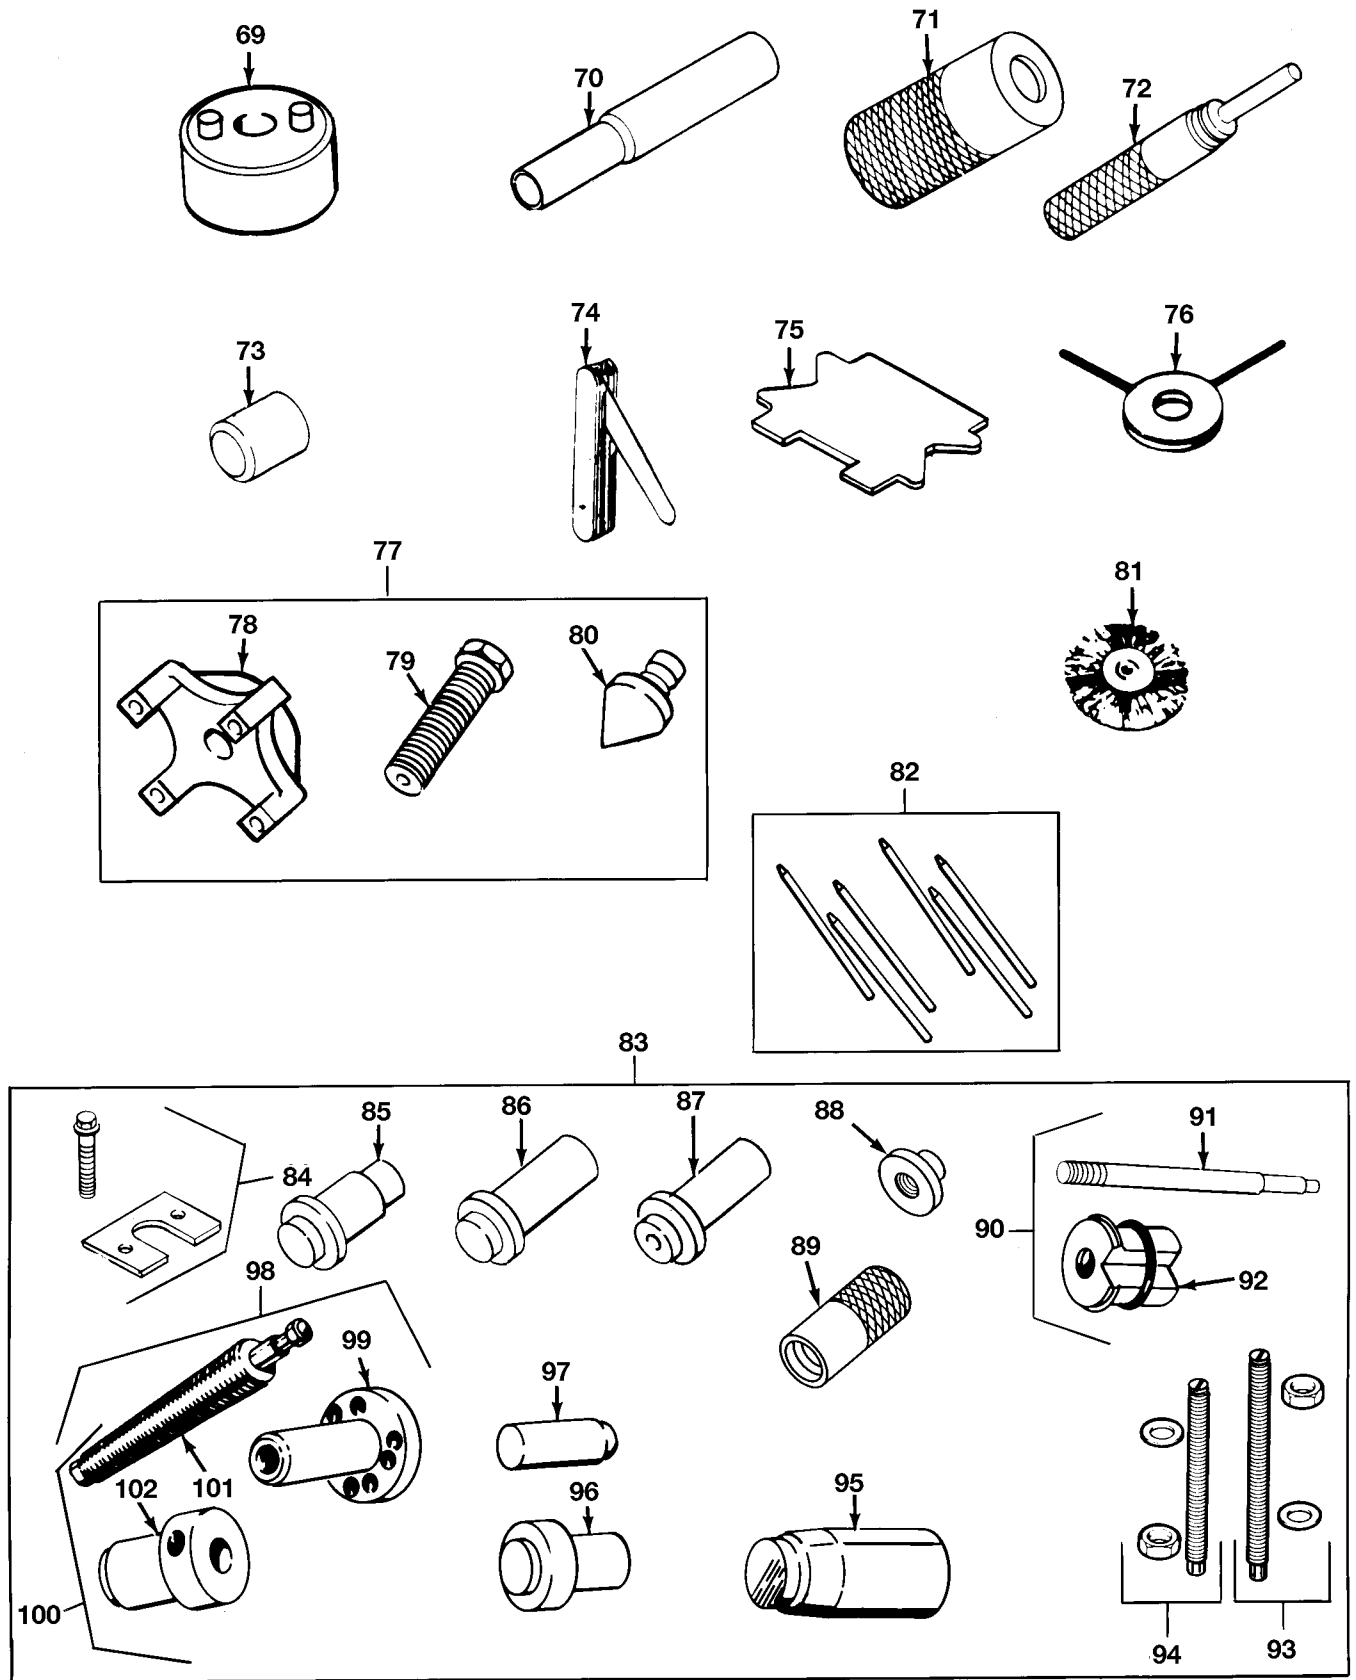

FIG.476 GENERAL SUPPORT SPECIAL TOOLS (SHEET 4 OF 8)