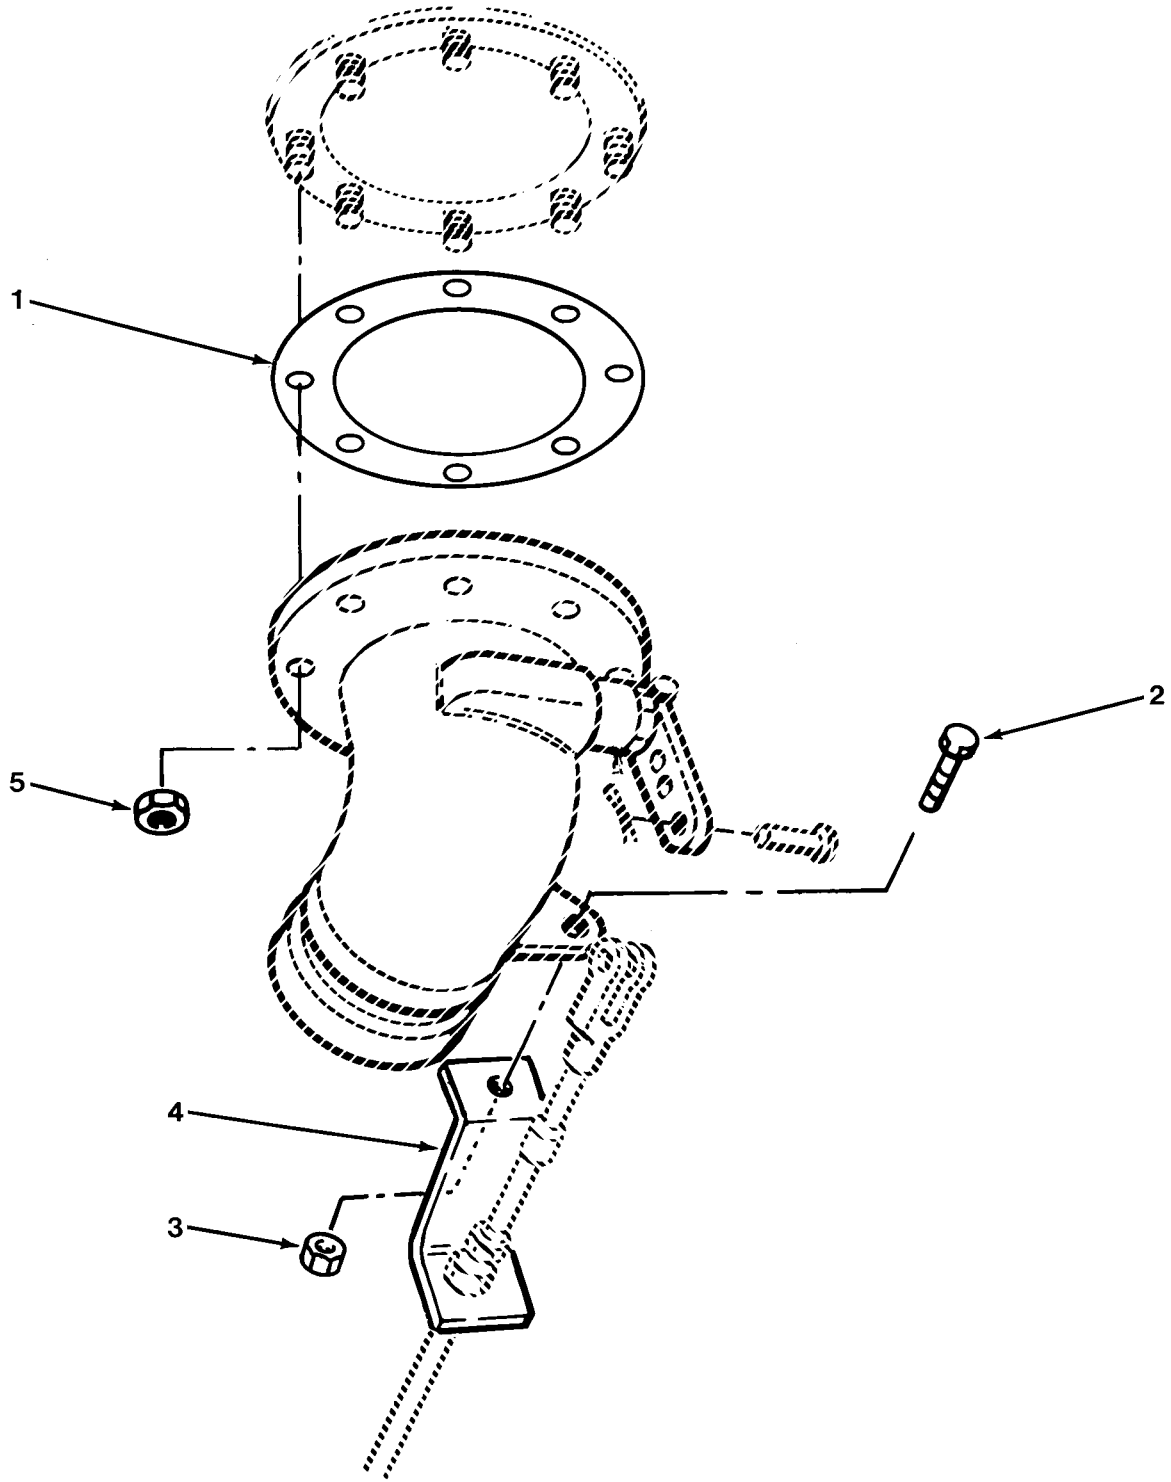

END OF FIGURE

FIG.452 V1 EMERGENCY VALVE INSTALLATION

SECTION II

TM 9-2320-279-24P

(1) ITEM NO	(2) SMR CODE	(3) CAGEC CAGEC	(4) PART NUMBER	(5) DESCRIPTION AND USABLE ON CODES(UC)	(6) QTY
GROUP 7203 VALVE, FITTINGS, LINES FIG.452 V1 EMERGENCY VALVE INSTALLATION					
1	PAOZZ	05443	10232E	GASKET	1
				UOC:H02,H07	
2	PAOZZ	78500	S-268-1	BOLT,MACHINE	1
				UOC:H02,H07	
3	PAOZZ	96906	MS51967-8	NUT,PLAIN,HEXAGON	1
				UOC:H02,H07	
4	PFOZZ	17566	45A113	BRACKET,DOUBLE ANGL	1
				UOC:H02,H07	
5	PAOZZ	96906	MS51971-5	NUT,PLAIN,HEXAGON	8
				UOC:H02,H07	