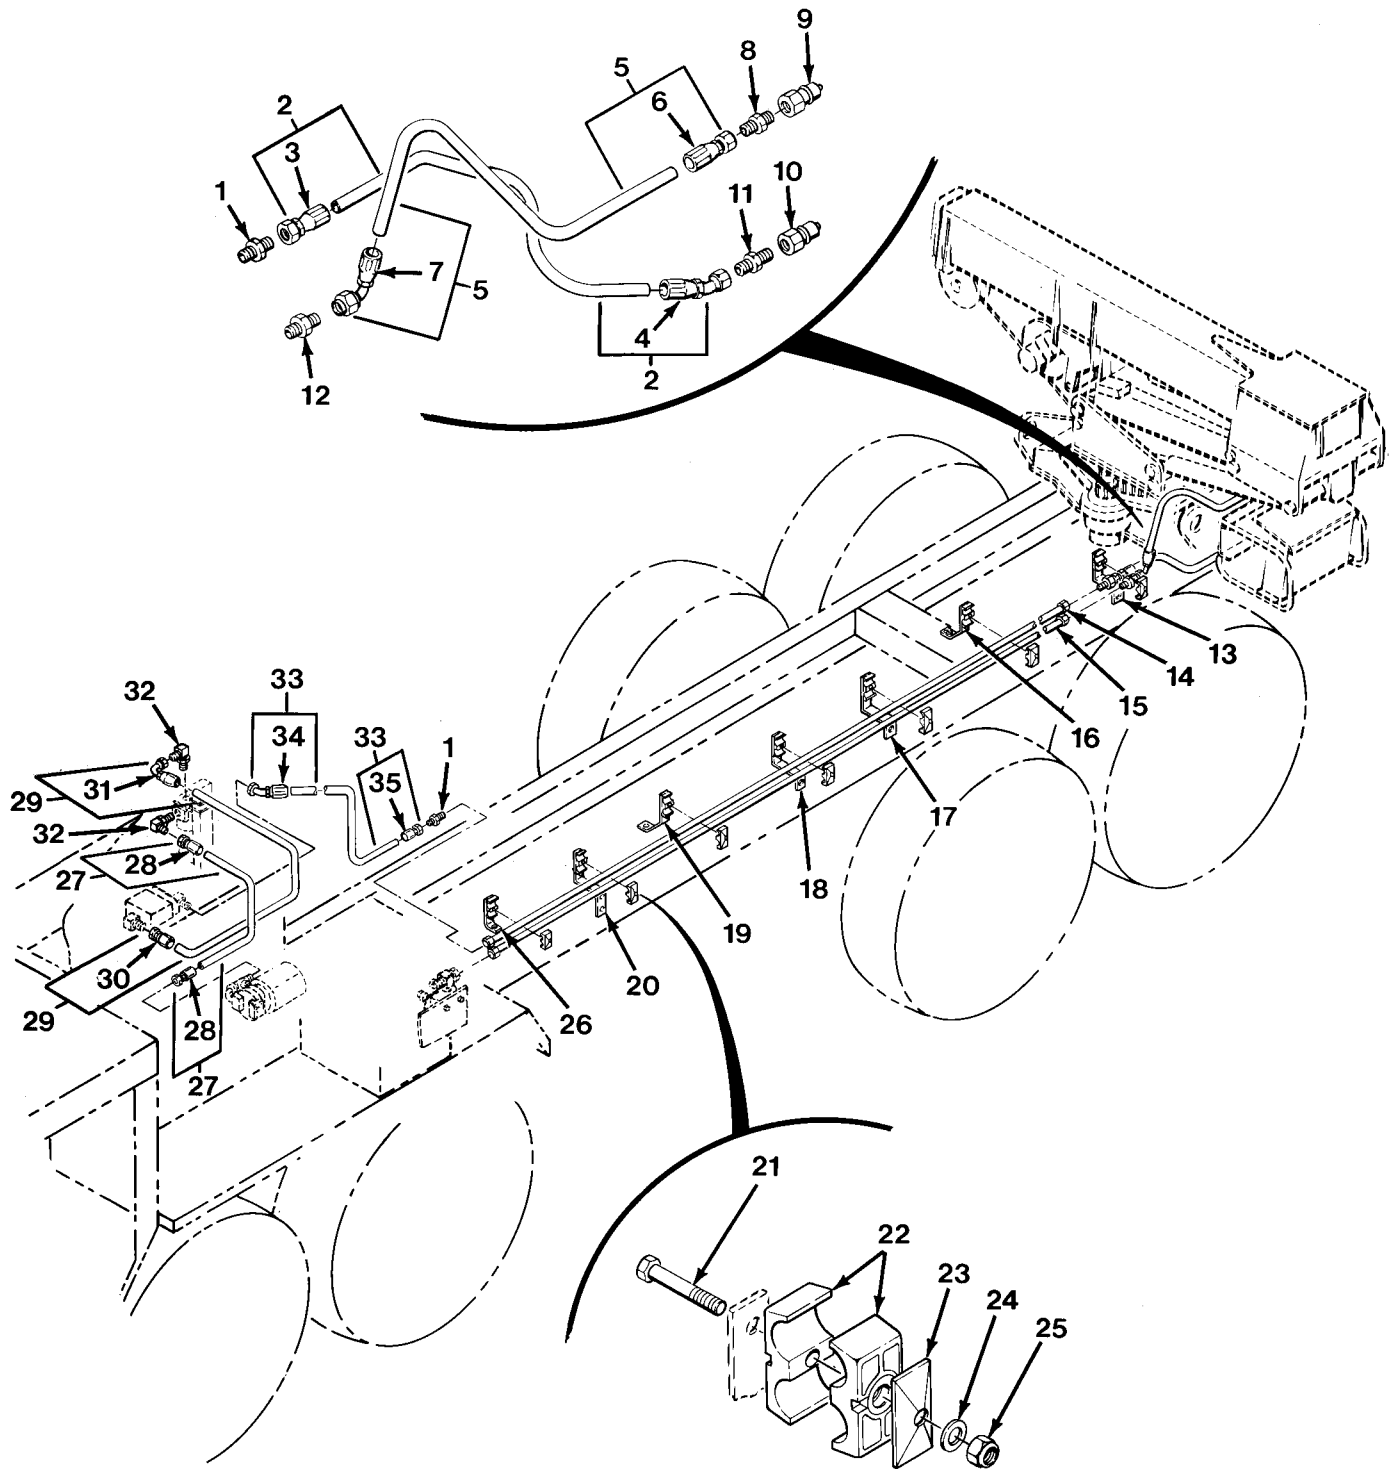

END OF FIGURE

FIG.413 HYDRAULIC LINES AND FITTINGS - M977 AND M985 WITH WINCH
(SHEET 1 OF 2)

FIG.413 HYDRAULIC LINES AND FITTINGS - M977 AND M985 WITH WINCH
(SHEET 2 OF 2)

SECTION II			TM 9-2320-279-24P		
(1)	(2)	(3)	(4)	(5)	(6)
ITEM NO	SMR CODE	CAGEC	PART NUMBER	DESCRIPTION AND USABLE ON CODES(UOC)	QTY
				GROUP 2406 STRAINERS, FILTERS, LINES AND FITTINGS, ETC. FIG.413 HYDRAULIC LINES AND FITTINGS - M977 AND M985 WITH WINCH	
1	PAOZZ	01276	2027-16-12S	REDUCER,TUBE UOC:H01,H05	2
2	MFOZZ	01276	FG1002KKK0480	HOSE ASSEMBLY MAKE FROM HOSE, P/N 2781-12-RL UOC:H01,H05	1
3	PAFZZ	01276	191100H12-12S	.ADAPTER,STRAIGHT,TU UOC:H01,H05	1
4	PAFZZ	01276	191113-12-12S	.ELBOW,TUBE TO HOSE UOC:H01,H05	1
5	MOOOO	45152	3013521	HOSE ASSEMBLY MAKE FROM HOSE, P/N AE 372-16 UOC:H01,H05	1
6	PAOZZ	01276	411-16S	.ADAPTER,STRAIGHT,TU UOC:H01,H05	1
7	PAOZZ	01276	190265-16S	.ELBOW,TUBE TO HOSE UOC:H01,H05	1
8	PAOZZ	96906	MS51500A12	ADAPTER,STRAIGHT,PI UOC:H01,H05	1
9	XDOZZ	73992	6K31	COUPLING HALF,QUICK UOC:H01,H05	1
10	PAOZZ	01276	FD45-1002-16-16	COUPLING HALF,QUICK UOC:H01,H05	1
11	PAOZZ	96906	MS51500A16	ADAPTER,STRAIGHT,PI UOC:H01,H05	1
12	PAOZZ	96906	MS51519A16	NIPPLE,BOSS UOC:H01,H05	1
13	PAOZZ	45152	1376480	BRACKET,DOUBLE ANGL UOC:H01,H05	1
14	PAOZZ	45152	1452610	TUBE ASSEMBLY,METAL UOC:H01,H05	1
15	PAOZZ	45152	1452580	TUBE ASSEMBLY,METAL UOC:H01,H05	1
16	PAOZZ	45152	1376470	BRACKET,ANGLE UOC:H01,H05	1
17	PAOZZ	45152	1376460	BRACKET,DOUBLE ANGL UOC:H01,H05	1
18	PAOZZ	45152	1376450	BRACKET,DOUBLE ANGL UOC:H01,H05	1
19	PAOZZ	45152	1376440	BRACKET,ANGLE UOC:H01,H05	1
20	PAOZZ	45152	1376430	BRACKET,DOUBLE ANGL UOC:H01,H05	1
21	PAOZZ	80204	B1821BH025C250N	SCREW,CAP,HEXAGON H UOC:H01,H05	7
22	PAOZZ	53790	3254-254-PP	STRAP UOC:H01,H05	7