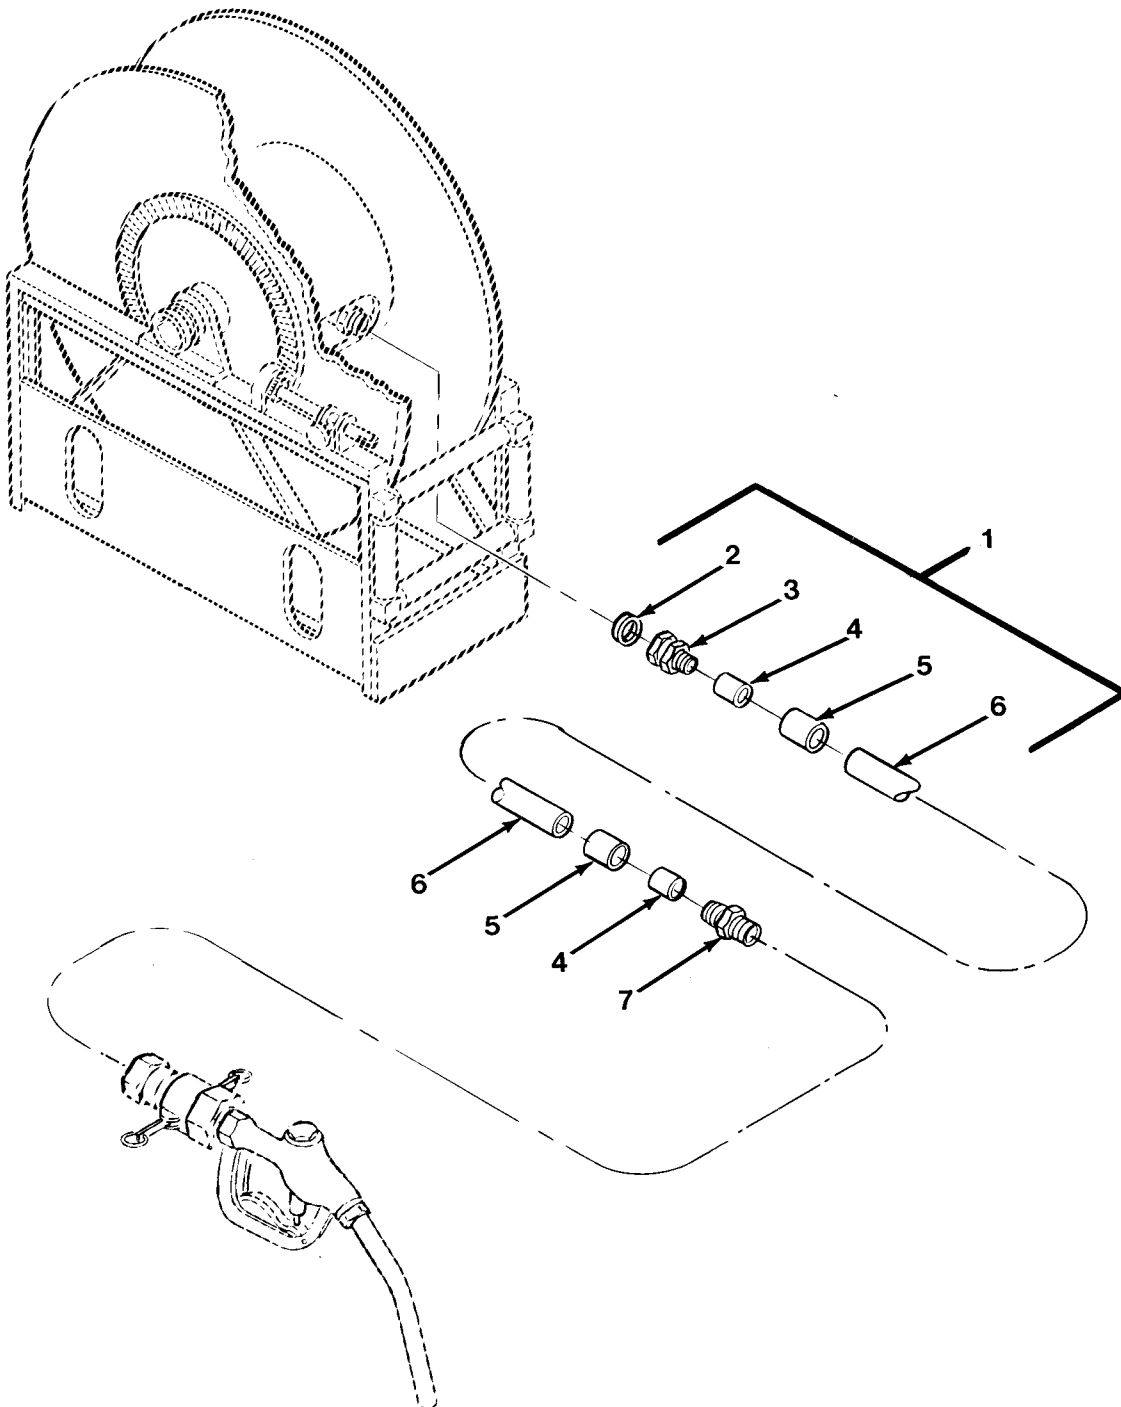

END OF FIGURE

FIG.395 FUEL TRANSFER HOSE - M978

SECTION II

TM 9-2320-279-24P

(1) ITEM NO	(2) SMR CODE	(3) CAGEC CAGEC	(4) PART NUMBER	(5) DESCRIPTION AND USABLE ON CODES(UOC)	(6) QTY
GROUP 2202 ACCESSORY ITEMS					
FIG.395 FUEL TRANSFER HOSE - M978					
1	PAOZZ	17566	45A243	HOSE ASSEMBLY-ARCTIC	2
				UOC:H02,H07	
2	PAOZZ	17566	45A243-P1	.GASKET	1
				UOC:H02,H07	
3	PAOZZ	17566	45A243-P2	.ADAPTER,STRAIGHT,TU	1
				UOC:H02,H07	
4	PAOZZ	17566	45A243-P5	.NIPPLE,PIPE	2
				UOC:H02,H07	
5	PAOZZ	17566	45A243-P3	.FERRULE,SWAGE,TUBE	2
				UOC:H02,H07	
6	MOOZZ	17566	45A243-P4X60FT.	.HOSE,NONMETALLIC ARCTIC MAKE FROM ...	1
				HOSE, P/N 592	
				UOC:H02,H07	
7	PAOZZ	17566	45A243-P6	.COUPLING,HOSE	1
				UOC:H02,H07	