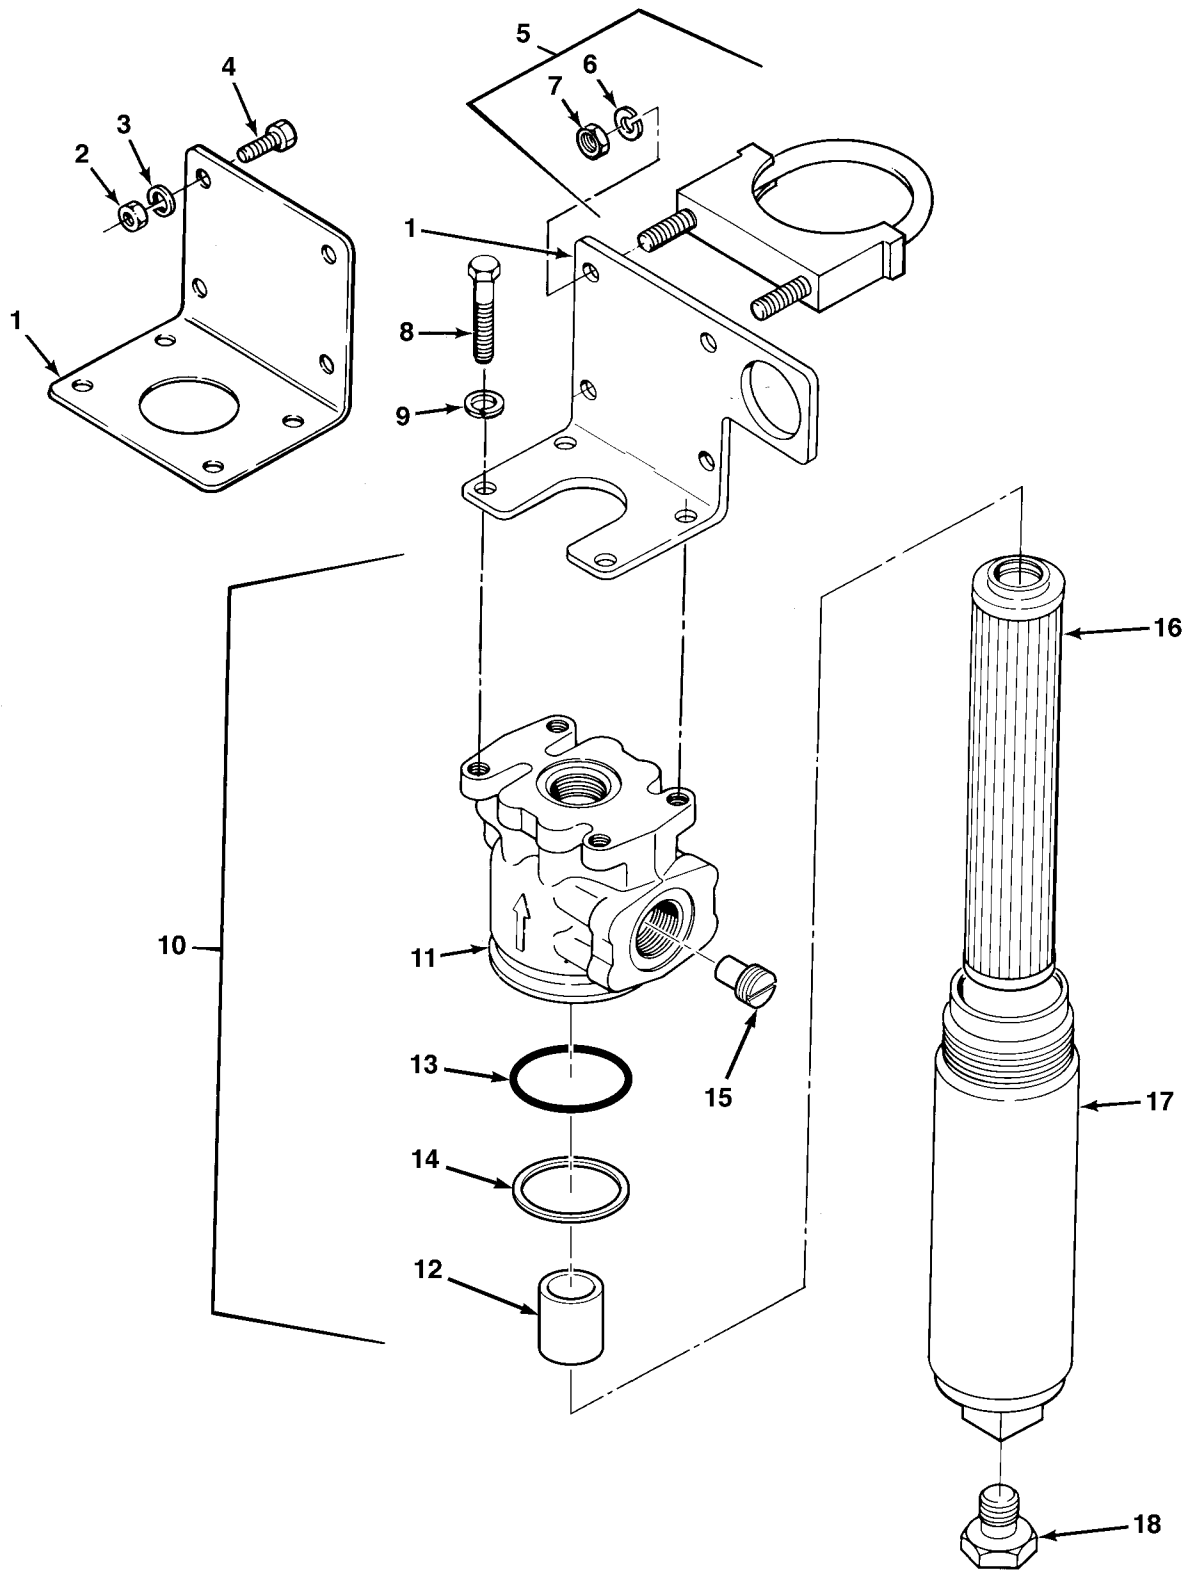

FIG.412A CRANE HYDRAULIC FILTER - M977, M984A1 AND M985