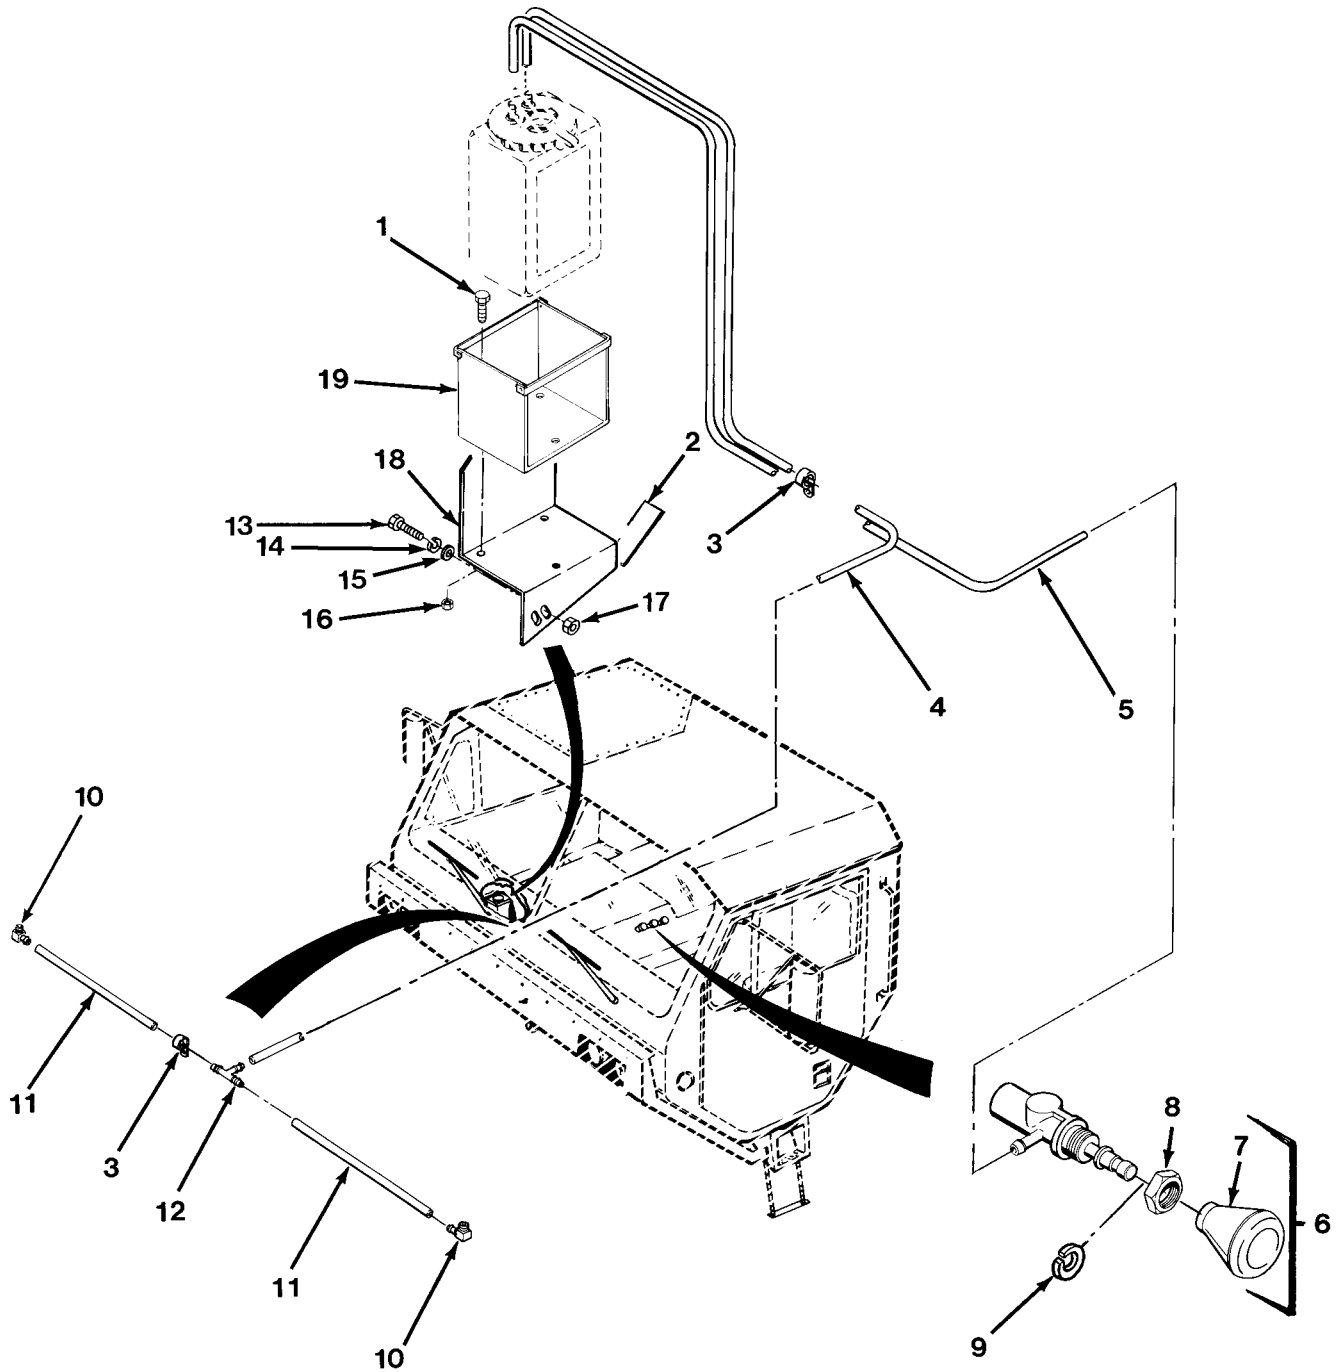

FIG.389 WINDSHIELD WASHER INSTALLATION, PNEUMATIC