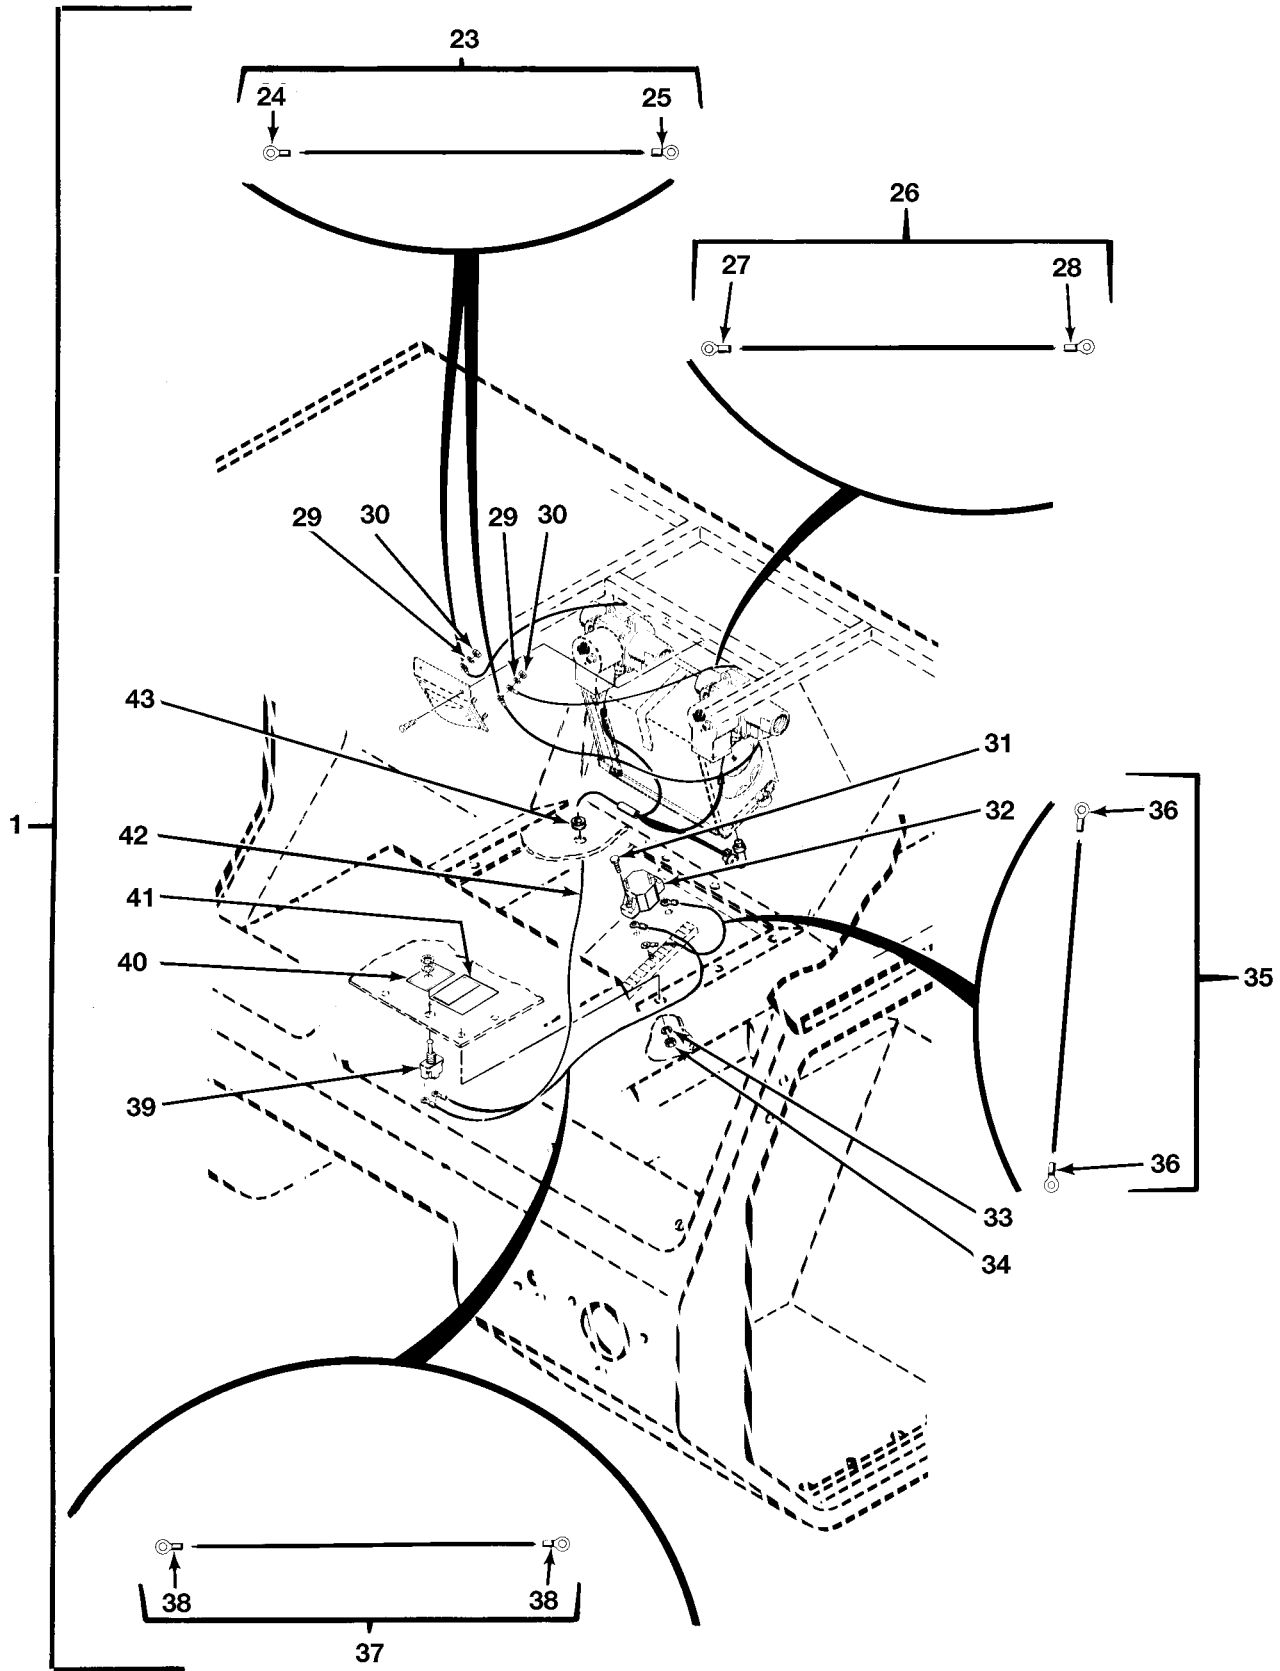

FIG.471 GAS PARTICULATE FILTER UNIT INSTALLATION (SHEET 2 OF 3)

FIG.471 GAS PARTICULATE FILTER UNIT INSTALLATION (SHEET 3 OF 3)

SECTION II

TM 9-2320-279-24P

(1) ITEM NO	(2) SMR CODE	(3) CAGEC CAGEC	(4) PART NUMBER	(5) DESCRIPTION AND USABLE ON CODES(UOC)	(6) QTY
GROUP 91 CHEMICAL, BIOLOGICAL, AND RADIOLOGICAL (CBR) EQUIPMENT					
GROUP 9111 GAS PARTICULATE FILTER UNITS					
FIG.471 GAS PARTICULATE FILTER UNIT INSTALLATION					
1	PAOOO	45152	3SK663	GAS PARTICULATE KIT FILTER KIT	1
2	PAOZZ	81361	C5-19-916-2	.HOSE,AIR DUCT	1
3	PAOZZ	96906	MS35842-11	.CLAMP,HOSE	8
4	PAOZZ	81361	C5-19-1900-2	.COUPLING HALF,QUICK	4
5	PAOZZ	96906	MS16624-4087	.RING,RETAINING	2
6	PAOZZ	96906	MS51967-2	.NUT,PLAIN,HEXAGON	3
7	PAOZZ	96906	MS35338-44	.WASHER,LOCK	3
8	PAOZZ	81361	B5-19-1829	.CONNECTOR,ORIFICE A	2
9	PAOZZ	81361	B5-19-1831	.BRACKET,ANGLE	2
10	PFOZZ	45152	1371970	.PLATE,MENDING	1
11	PAOZZ	96906	MS90725-6	.SCREW,CAP,HEXAGON H	1
12	PAOOO	81361	D5-19-1782	.HEATER,AIR,ELECTRIC	2
13	PAOZZ	81361	B5-19-1676-2	.ADAPTER,STRAIGHT,PI	4
14	PAOZZ	81361	C5-19-916-3	.HOSE,AIR DUCT	1
15	PAOZZ	83014	H360-24-12	.CLAMP,LOOP	1
16	PAOZZ	81361	C5-19-916-1	.HOSE,AIR DUCT	1
17	PAOZZ	96906	MS21333-21	.CLAMP,LOOP	2
18	PAOZZ	96906	MS27183-10	.WASHER,FLAT	2
19	PAOZZ	96906	MS90725-3	.SCREW,CAP,HEXAGON H	2
20	PAOZZ	81361	C5-19-916-4	.HOSE,AIR DUCT	1
21	PAOZZ	84987	D5-19-1754	.DEP REPORTED STK-NO	1
22	PAOZA	81361	D5-19-1772	.PURIFIER,AIR	1
23	MOOOO	45152	3639FX8W	.WIRE,14GA 8 INCH LG MAKE FROM	2
WIRE, P/N 1244FX					
24	PAOZZ	96906	MS25036-108	..TERMINAL,LUG	2
25	XDOZZ	00779	55039-2	..TERMINAL,LUG	1
26	MOOOO	45152	3639FX4W	.WIRE,14 GA,4 INCH MAKE FROM WIRE, ...	1
P/N 1244FX					
27	PAOZZ	96906	MS25036-108	..TERMINAL,LUG	1
28	XDOZZ	00779	55039-2	..TERMINAL,LUG	1
29	PAOZZ	96906	MS45904-60	.WASHER,LOCK	2
30	PAOZZ	45152	1369HX1	.NUT,PLAIN,HEXAGON	2
31	PAOZZ	96906	MS35206-265	.SCREW,MACHINE	2
32	PAOZZ	45152	10021FX	.CIRCUIT BREAKER	1
33	PAOZZ	35510	2434	.WASHER,LOCK	2
34	PAOZZ	45152	1817HX	.NUT,PLAIN,HEXAGON	2
35	MOOOO	45152	3487FX12W	.WIRE ASSEMBLY MAKE FROM WIRE, P/N ...	1
1244FX					
36	PAOZZ	96906	MS25036-108	..TERMINAL,LUG	2
37	MOOOO	45152	3487FX16W	.WIRE ASSEMBLY MAKE FROM WIRE, P/N ...	1
1244FX					
38	PAOZZ	96906	MS25036-108	..TERMINAL,LUG	2
39	PAOZZ	96906	MS24658-22G	.SWITCH,PTO ENGAGE	1
40	PAOZZ	45152	1371360	.PLATE,INSTRUCTION	1
41	PAOZZ	19207	12296626	.DECAL	1